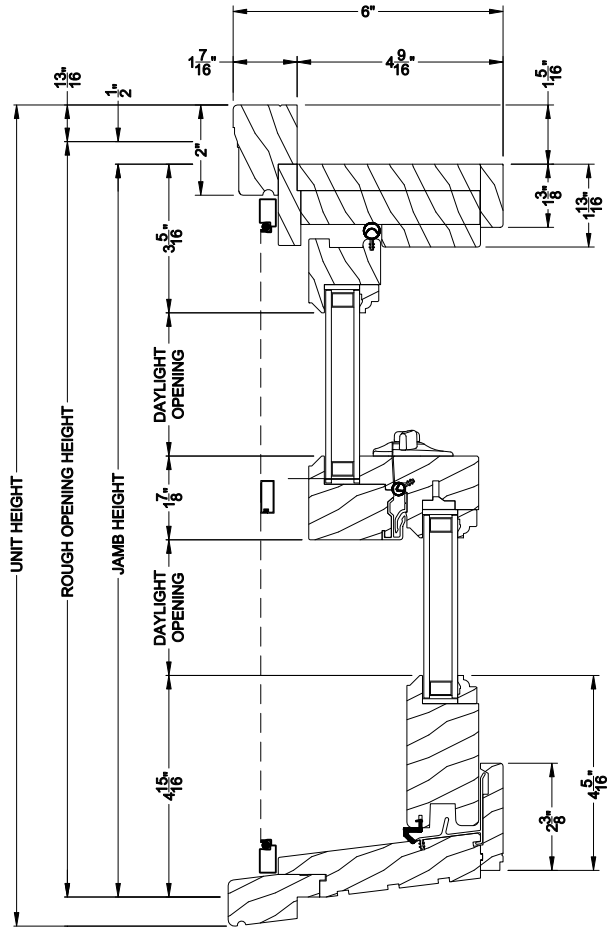

Weather Shield®

Premium Wood Series™

Double Hung Windows

CROSS SECTION DETAILS

PREMIUM WOOD DOUBLE HUNG WINDOW (6120)
Vertical Section - Half Circle

PREMIUM WOOD DOUBLE HUNG WINDOW (6120)
Vertical Section - Eyebrow

PREMIUM WOOD DOUBLE HUNG WINDOW (6120)
Horizontal Section

PREMIUM WOOD DOUBLE HUNG WINDOW
Vertical Mull Section - DH / DH

Note: All dimensions are approximate. Weather Shield reserves the right to change specifications without notice.