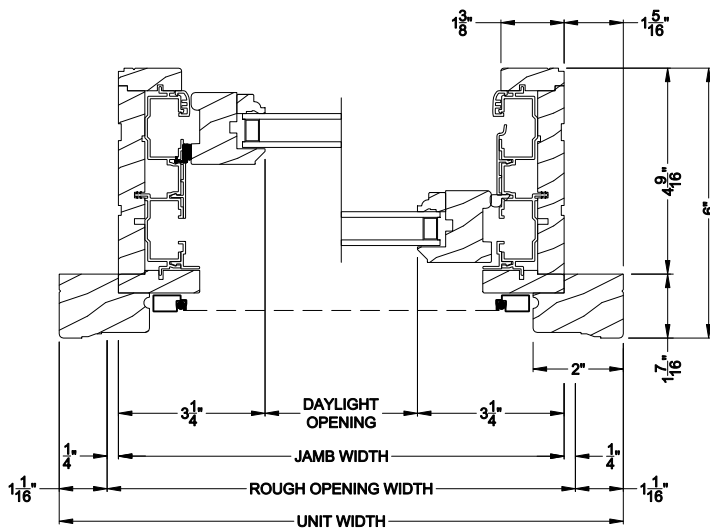

Weather Shield®

Premium Wood Series™

Double Hung Windows

CROSS SECTION DETAILS

PREMIUM WOOD DOUBLE HUNG WINDOW (6120)
Vertical Section - Half Circle

PREMIUM WOOD DOUBLE HUNG WINDOW (6120)
Vertical Section - Eyebrow

PREMIUM WOOD DOUBLE HUNG WINDOW (6120)
Horizontal Section

PREMIUM WOOD DOUBLE HUNG WINDOW
Vertical Mull Section - DH / DH

Note: All dimensions are approximate. Weather Shield reserves the right to change specifications without notice.