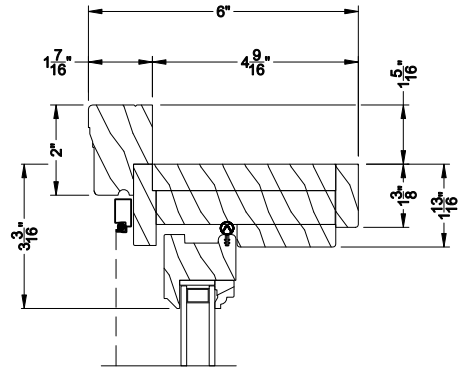

Weather Shield®

Premium Wood Series™

Double Hung Windows

CROSS SECTION DETAILS

PREMIUM WOOD DOUBLE HUNG WINDOW (6120)
Vertical Section - Half Circle

PREMIUM WOOD DOUBLE HUNG WINDOW (6120)
Vertical Section - Eyebrow

PREMIUM WOOD DOUBLE HUNG WINDOW (6120)
Horizontal Section

PREMIUM WOOD DOUBLE HUNG WINDOW
Vertical Mull Section - DH / DH

Note: All dimensions are approximate. Weather Shield reserves the right to change specifications without notice.