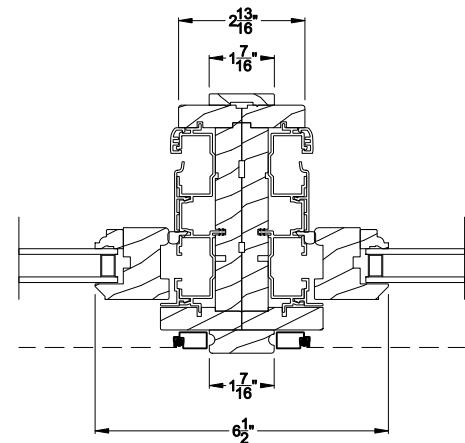

Weather Shield®

Premium Wood Series™

Double Hung Windows

CROSS SECTION DETAILS

PREMIUM WOOD DOUBLE HUNG WINDOW (6120)
Vertical Section - Half Circle

PREMIUM WOOD DOUBLE HUNG WINDOW (6120)
Vertical Section - Eyebrow

PREMIUM WOOD DOUBLE HUNG WINDOW (6120)
Horizontal Section

PREMIUM WOOD DOUBLE HUNG WINDOW
Vertical Mull Section - DH / DH

Note: All dimensions are approximate. Weather Shield reserves the right to change specifications without notice.