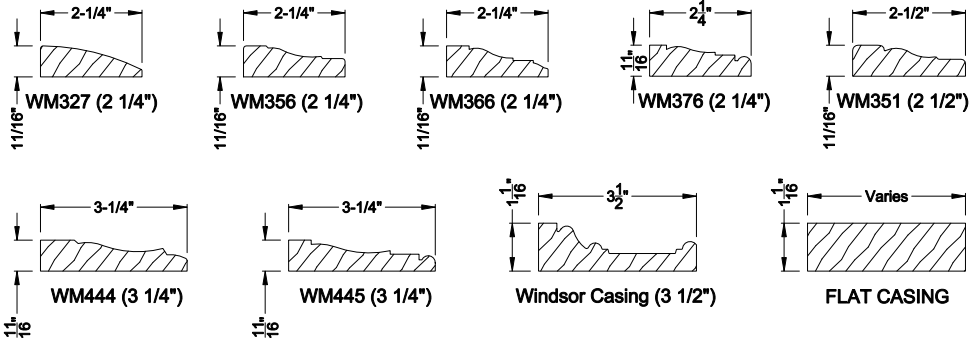

### Interior Wood Trim Options

#### Simulated Divided Lites

Colonial Interior Bar

Putty Interior Bar

Square Interior Bar

Note: All dimensions are approximate. Weather Shield reserves the right to change specifications without notice.