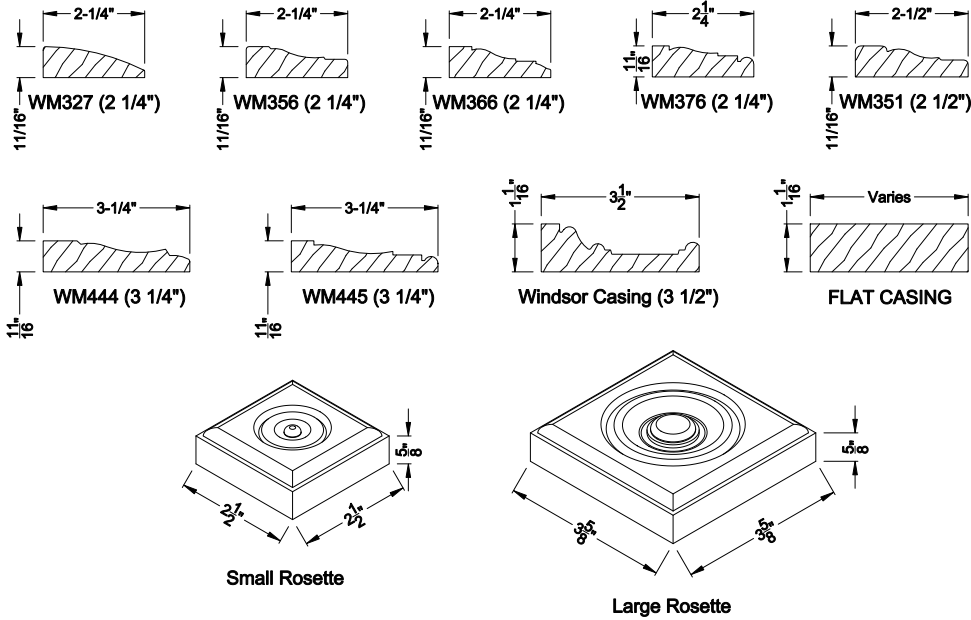

Interior Wood Trim Options

Divided Lite Options

Grilles Between the Glass

Simulated Divided Lites

Note: All dimensions are approximate. Weather Shield reserves the right to change specifications without notice.