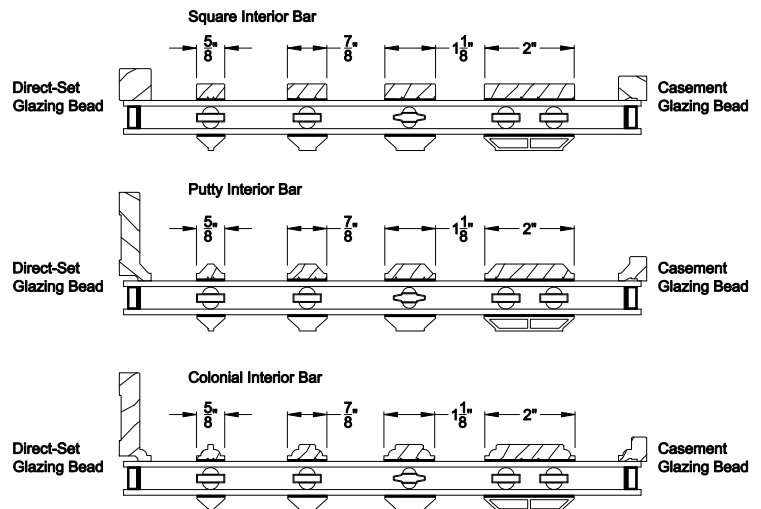

Interior Wood Trim Options

Divided Lite Options

Grilles Between the Glass

Simulated Divided Lites

Note: All dimensions are approximate. Weather Shield reserves the right to change specifications without notice.