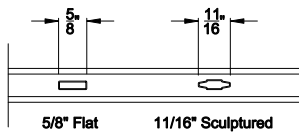

Interior Wood Trim Options

Divided Lite Options

Grilles Between the Glass

Simulated Divided Lites

Note: All dimensions are approximate. Weather Shield reserves the right to change specifications without notice.