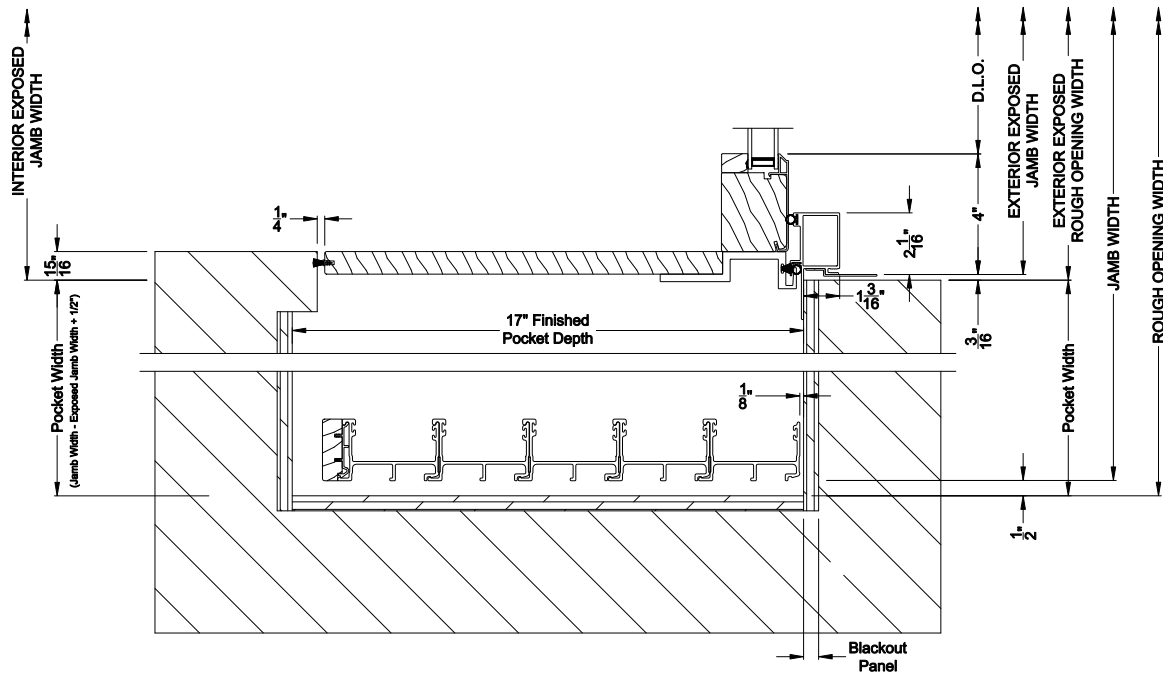

Contemporary Collection

2-1/4" Multi-Slide Doors

CROSS SECTION DETAILS

CONTEMPORARY 2-1/4" MULTI-SLIDE PATIO DOOR (8726)
 Horizontal Section - 5 Panel Door

Note: All dimensions are approximate. Weather Shield reserves the right to change specifications without notice.

Weather Shield™

Contemporary Collection

2-1/4" Multi-Slide Doors

CROSS SECTION DETAILS

CONTEMPORARY 2-1/4" MULTI-SLIDE PATIO DOOR (8726)
Horizontal Section - Bi-parting stiles

CONTEMPORARY 2-1/4" MULTI-SLIDE PATIO DOOR (8726)
Horizontal Pocket Section - 5 or Bi-parting 10 Panel Door

Note: All dimensions are approximate. Weather Shield reserves the right to change specifications without notice.

Weather Shield™

Contemporary Collection

2-1/4" Multi-Slide Doors

CROSS SECTION DETAILS

CONTEMPORARY 2-1/4" MULTI-SLIDE PATIO DOOR (8726)
 Horizontal Motorized Pocket Section - 5 or Bi-parting 10 Panel Door

Note: All dimensions are approximate. Weather Shield reserves the right to change specifications without notice.