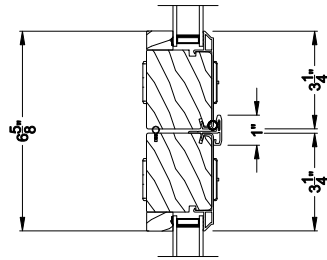

CONTEMPORARY 2-1/4" MULTI-SLIDE PATIO DOOR (8726)
Vertical Section - with sill pan

Note: All dimensions are approximate. Weather Shield reserves the right to change specifications without notice.

Weather Shield™

Contemporary Collection

2-1/4" Multi-Slide Doors

CROSS SECTION DETAILS

CONTEMPORARY 2-1/4" MULTI-SLIDE PATIO DOOR (8726)
 Horizontal Section - 5 Panel Door

Note: All dimensions are approximate. Weather Shield reserves the right to change specifications without notice.

Weather Shield™

Contemporary Collection

2-1/4" Multi-Slide Doors

CROSS SECTION DETAILS

CONTEMPORARY 2-1/4" MULTI-SLIDE PATIO DOOR (8726)
Horizontal Section - Bi-parting stiles

CONTEMPORARY 2-1/4" MULTI-SLIDE PATIO DOOR (8726)
Horizontal Pocket Section - 5 or Bi-parting 10 Panel Door

Note: All dimensions are approximate. Weather Shield reserves the right to change specifications without notice.

Weather Shield™

Contemporary Collection

2-1/4" Multi-Slide Doors

CROSS SECTION DETAILS

CONTEMPORARY 2-1/4" MULTI-SLIDE PATIO DOOR (8726)
 Horizontal Motorized Pocket Section - 5 or Bi-parting 10 Panel Door