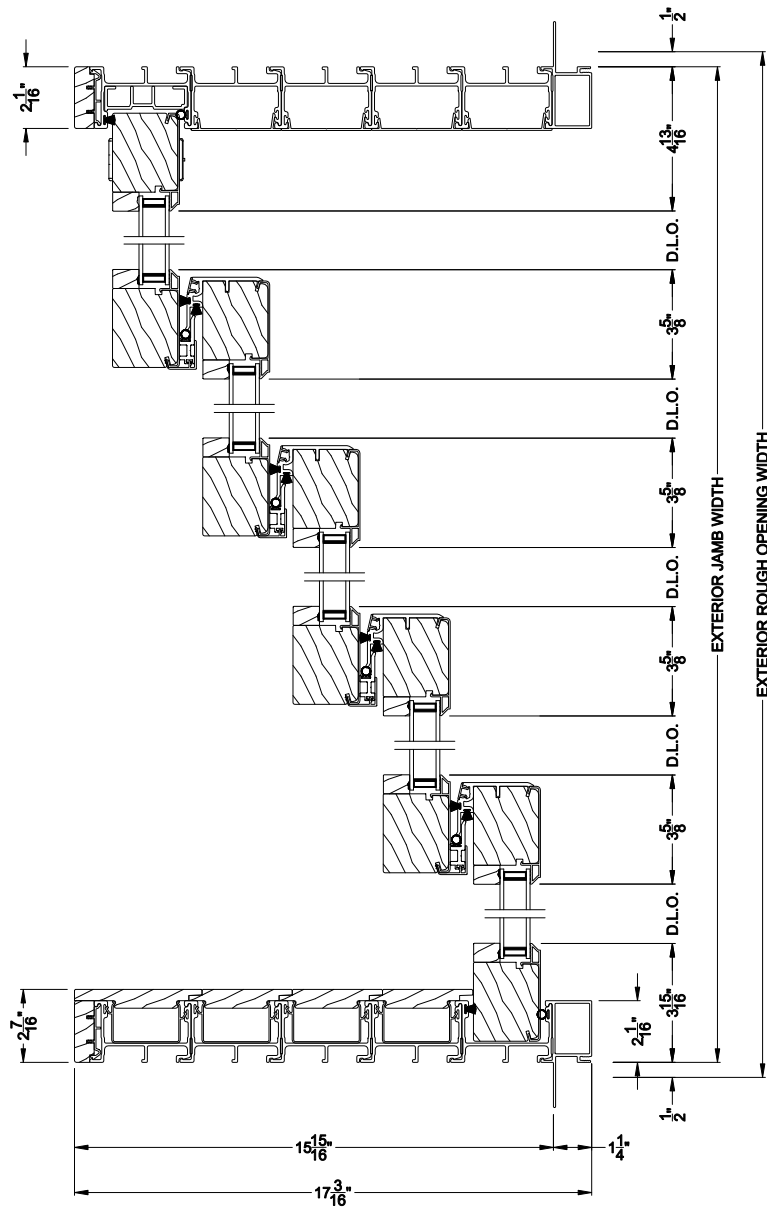

Weather Shield™

Contemporary Collection

2-1/4" Multi-Slide Doors

CROSS SECTION DETAILS

CONTEMPORARY 2-1/4" MULTI-SLIDE PATIO DOOR (8726)
Vertical Section - Standard Sill - 5 or Bi-parting 10 Panel Door

CONTEMPORARY 2-1/4" MULTI-SLIDE PATIO DOOR (8726)
Vertical Section - with Sill Riser - 5 or Bi-parting 10 Panel Door

CONTEMPORARY 2-1/4" MULTI-SLIDE PATIO DOOR (8726)
Vertical Section - with sill pan

CONTEMPORARY 2-1/4" MULTI-SLIDE PATIO DOOR (8726)
Vertical Section - with T-track sill - 5 or Bi-parting 10 Panel Door

CONTEMPORARY 2-1/4" MULTI-SLIDE PATIO DOOR (8726)
Vertical Section - with sill pan

Note: All dimensions are approximate. Weather Shield reserves the right to change specifications without notice.

Weather Shield™

Contemporary Collection

2-1/4" Multi-Slide Doors

CROSS SECTION DETAILS

CONTEMPORARY 2-1/4" MULTI-SLIDE PATIO DOOR (8726)
 Horizontal Section - 5 Panel Door

Note: All dimensions are approximate. Weather Shield reserves the right to change specifications without notice.