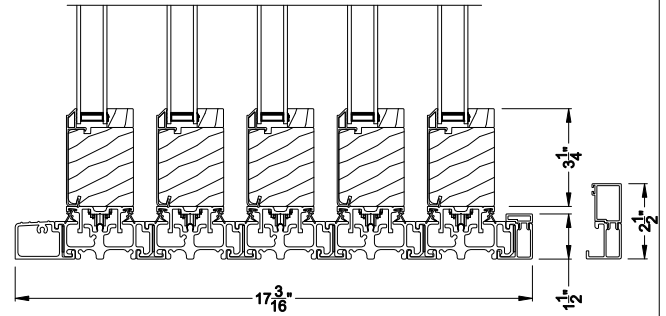

Weather Shield™

Contemporary Collection

2-1/4" Multi-Slide Doors

CROSS SECTION DETAILS

CONTEMPORARY 2-1/4" MULTI-SLIDE PATIO DOOR (8726)
Vertical Section - Standard Sill - 5 or Bi-parting 10 Panel Door

CONTEMPORARY 2-1/4" MULTI-SLIDE PATIO DOOR (8726)
Vertical Section - with Sill Riser - 5 or Bi-parting 10 Panel Door

CONTEMPORARY 2-1/4" MULTI-SLIDE PATIO DOOR (8726)
Vertical Section - with sill pan

CONTEMPORARY 2-1/4" MULTI-SLIDE PATIO DOOR (8726)
Vertical Section - with T-track sill - 5 or Bi-parting 10 Panel Door

CONTEMPORARY 2-1/4" MULTI-SLIDE PATIO DOOR (8726)
Vertical Section - with sill pan

Note: All dimensions are approximate. Weather Shield reserves the right to change specifications without notice.

Weather Shield™

Contemporary Collection

2-1/4" Multi-Slide Doors

CROSS SECTION DETAILS

CONTEMPORARY 2-1/4" MULTI-SLIDE PATIO DOOR (8726)
 Horizontal Section - 5 Panel Door

Note: All dimensions are approximate. Weather Shield reserves the right to change specifications without notice.