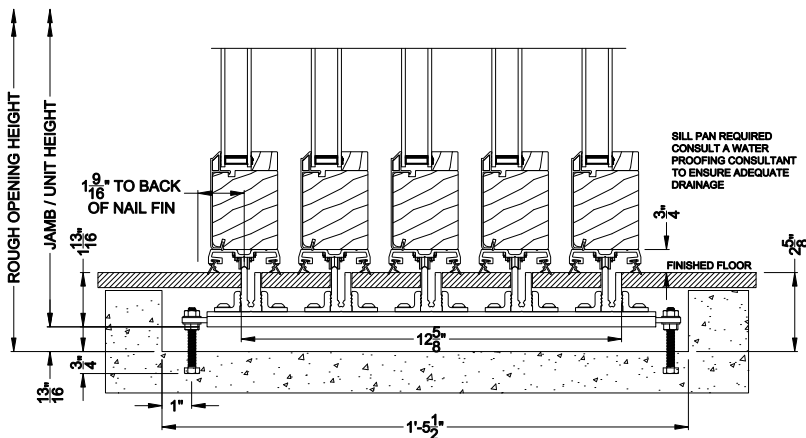

CONTEMPORARY 2-1/4" MULTI-SLIDE PATIO DOOR (8726)
Vertical Section - with sill pan

CONTEMPORARY 2-1/4" MULTI-SLIDE PATIO DOOR (8726)
Vertical Section - with T-track sill - 5 or Bi-parting 10 Panel Door