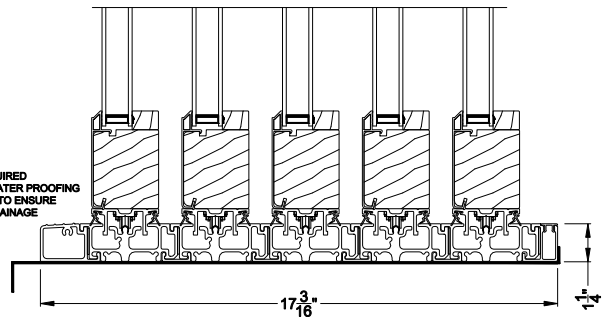

Weather Shield™

Contemporary Collection

2-1/4" Multi-Slide Doors

CROSS SECTION DETAILS

CONTEMPORARY 2-1/4" MULTI-SLIDE PATIO DOOR (8726)
Vertical Section - Standard Sill - 5 or Bi-parting 10 Panel Door

CONTEMPORARY 2-1/4" MULTI-SLIDE PATIO DOOR (8726)
Vertical Section - with Sill Riser - 5 or Bi-parting 10 Panel Door

CONTEMPORARY 2-1/4" MULTI-SLIDE PATIO DOOR (8726)
Vertical Section - with sill pan

Note: All dimensions are approximate. Weather Shield reserves the right to change specifications without notice.

Weather Shield™