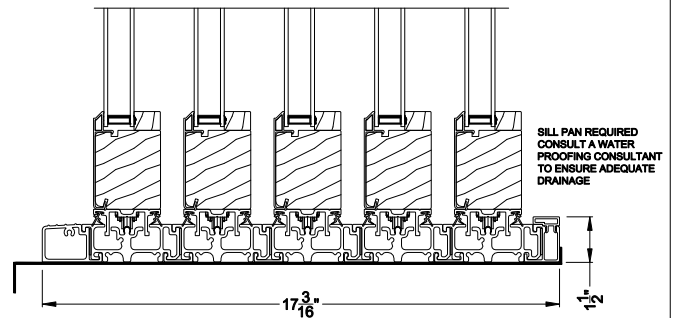

Weather Shield™

Contemporary Collection

2-1/4" Multi-Slide Doors

CROSS SECTION DETAILS

CONTEMPORARY 2-1/4" MULTI-SLIDE PATIO DOOR (8726)
Vertical Section - Standard Sill - 5 or Bi-parting 10 Panel Door

CONTEMPORARY 2-1/4" MULTI-SLIDE PATIO DOOR (8726)
Vertical Section - with Sill Riser - 5 or Bi-parting 10 Panel Door

CONTEMPORARY 2-1/4" MULTI-SLIDE PATIO DOOR (8726)
Vertical Section - with sill pan

Note: All dimensions are approximate. Weather Shield reserves the right to change specifications without notice.

Weather Shield™