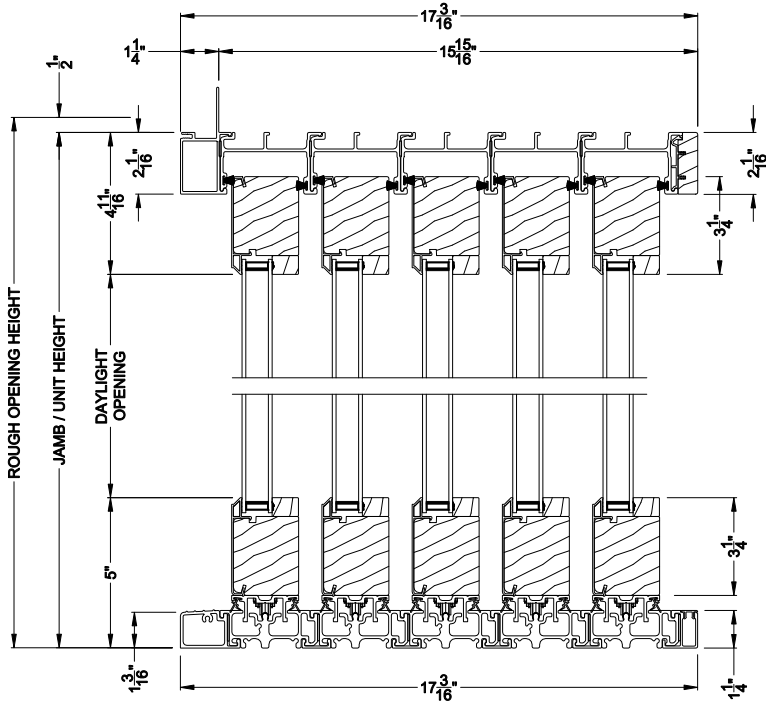

Weather Shield™

Contemporary Collection

2-1/4" Multi-Slide Doors

CROSS SECTION DETAILS

CONTEMPORARY 2-1/4" MULTI-SLIDE PATIO DOOR (8726)
Vertical Section - Standard Sill - 5 or Bi-parting 10 Panel Door

CONTEMPORARY 2-1/4" MULTI-SLIDE PATIO DOOR (8726)
Vertical Section - with Sill Riser - 5 or Bi-parting 10 Panel Door

CONTEMPORARY 2-1/4" MULTI-SLIDE PATIO DOOR (8726)
Vertical Section - with sill pan

CONTEMPORARY 2-1/4" MULTI-SLIDE PATIO DOOR (8726)
Vertical Section - with T-track sill - 5 or Bi-parting 10 Panel Door

CONTEMPORARY 2-1/4" MULTI-SLIDE PATIO DOOR (8726)
Vertical Section - with sill pan

Note: All dimensions are approximate. Weather Shield reserves the right to change specifications without notice.

Weather Shield™

Contemporary Collection

2-1/4" Multi-Slide Doors

CROSS SECTION DETAILS

CONTEMPORARY 2-1/4" MULTI-SLIDE PATIO DOOR (8726)
 Horizontal Section - 5 Panel Door

Note: All dimensions are approximate. Weather Shield reserves the right to change specifications without notice.