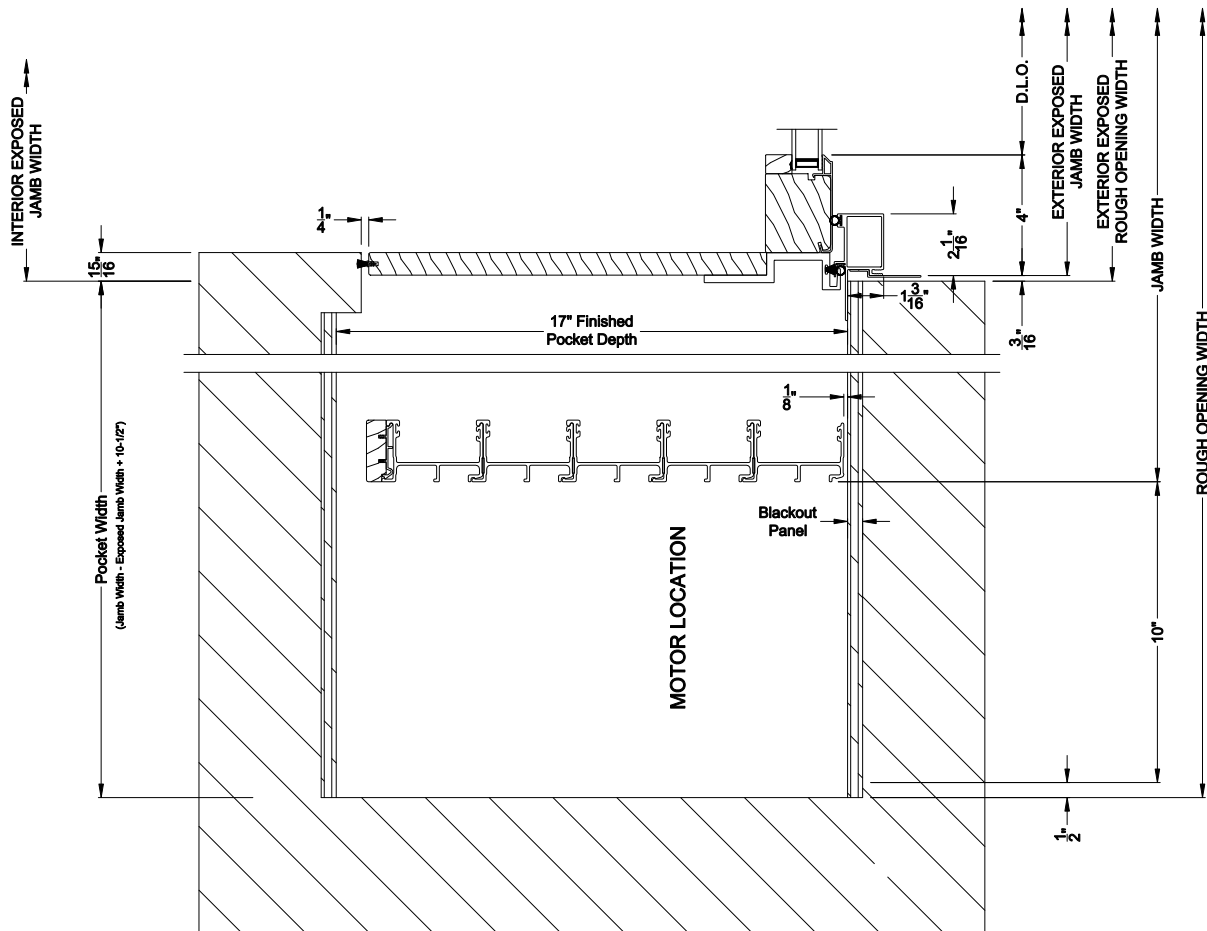

Contemporary Collection

2-1/4" Multi-Slide Doors

CROSS SECTION DETAILS

CONTEMPORARY 2-1/4" MULTI-SLIDE PATIO DOOR (8726)
 Horizontal Section - 5 Panel Door

Note: All dimensions are approximate. Weather Shield reserves the right to change specifications without notice.

Weather Shield™

Contemporary Collection

2-1/4" Multi-Slide Doors

CROSS SECTION DETAILS

CONTEMPORARY 2-1/4" MULTI-SLIDE PATIO DOOR (8726)
Horizontal Section - Bi-parting stiles

CONTEMPORARY 2-1/4" MULTI-SLIDE PATIO DOOR (8726)
Horizontal Pocket Section - 5 or Bi-parting 10 Panel Door

Note: All dimensions are approximate. Weather Shield reserves the right to change specifications without notice.

Weather Shield™

Contemporary Collection

2-1/4" Multi-Slide Doors

CROSS SECTION DETAILS

CONTEMPORARY 2-1/4" MULTI-SLIDE PATIO DOOR (8726)
 Horizontal Motorized Pocket Section - 5 or Bi-parting 10 Panel Door

Note: All dimensions are approximate. Weather Shield reserves the right to change specifications without notice.