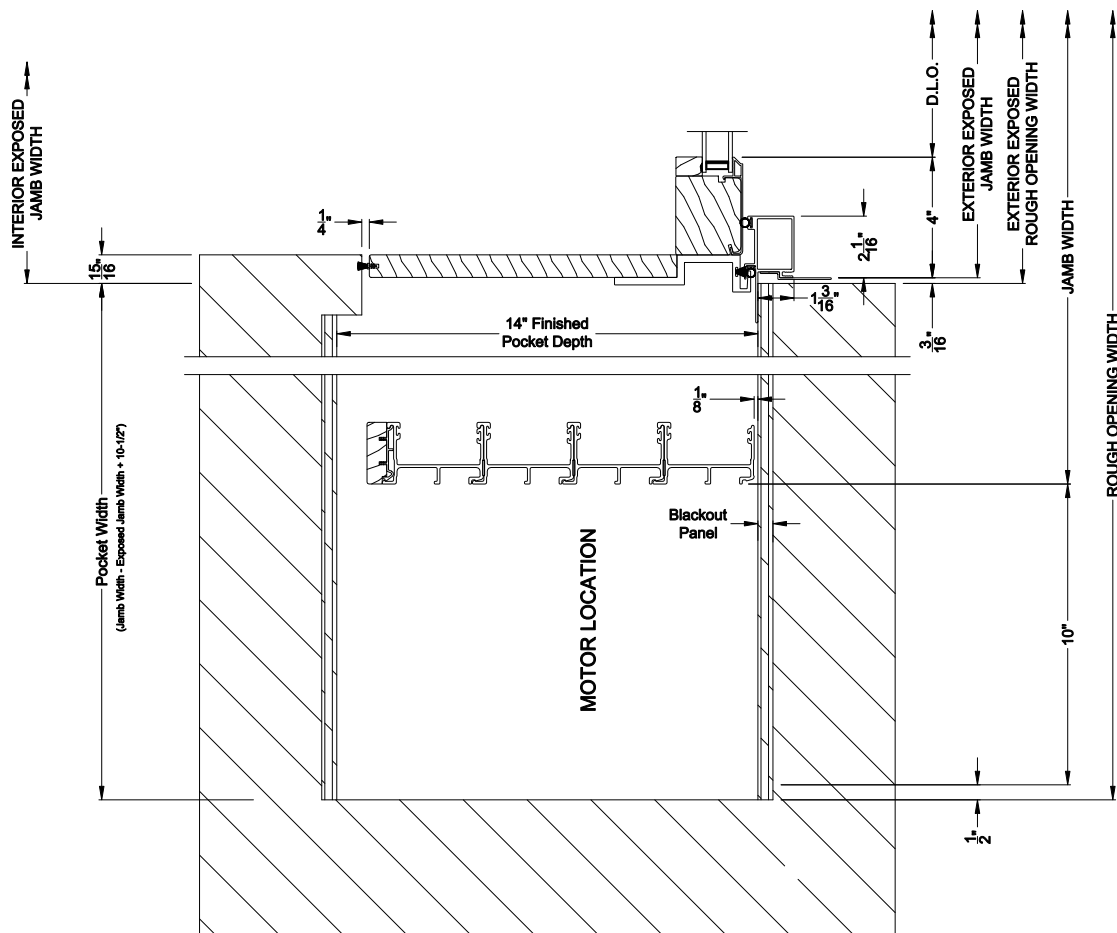

Note: All dimensions are approximate. Weather Shield reserves the right to change specifications without notice.

Weather Shield™

Contemporary Collection

2-1/4" Multi-Slide Doors

CROSS SECTION DETAILS

CONTEMPORARY 2-1/4" MULTI-SLIDE PATIO DOOR (8726)
Horizontal Section - Bi-parting stiles

CONTEMPORARY 2-1/4" MULTI-SLIDE PATIO DOOR (8726)
Horizontal Pocket Section - 4 or Bi-parting 8 Panel Door

Note: All dimensions are approximate. Weather Shield reserves the right to change specifications without notice.

Weather Shield™

Contemporary Collection

2-1/4" Multi-Slide Doors

CROSS SECTION DETAILS

CONTEMPORARY 2-1/4" MULTI-SLIDE PATIO DOOR (8726)
 Horizontal Motorized Pocket Section - 4 or Bi-parting 8 Panel Door

Note: All dimensions are approximate. Weather Shield reserves the right to change specifications without notice.