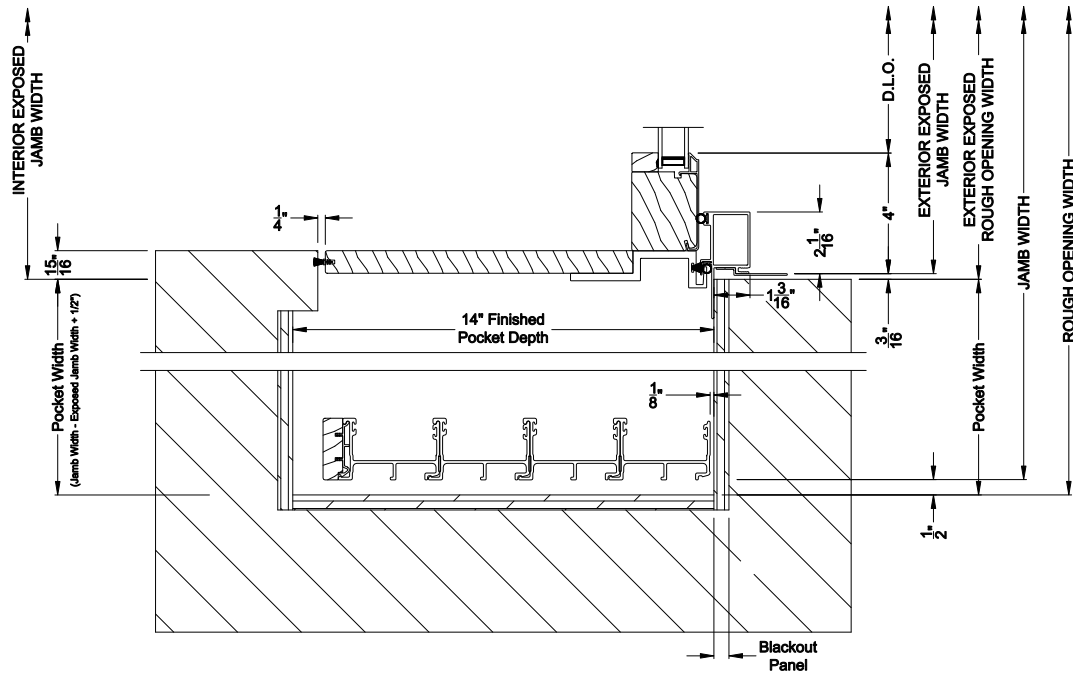

Note: All dimensions are approximate. Weather Shield reserves the right to change specifications without notice.

Weather Shield™

Contemporary Collection

2-1/4" Multi-Slide Doors

CROSS SECTION DETAILS

CONTEMPORARY 2-1/4" MULTI-SLIDE PATIO DOOR (8726)
Horizontal Section - 4 Panel Door

Note: All dimensions are approximate. Weather Shield reserves the right to change specifications without notice.

Weather Shield™

Contemporary Collection

2-1/4" Multi-Slide Doors

CROSS SECTION DETAILS

CONTEMPORARY 2-1/4" MULTI-SLIDE PATIO DOOR (8726)
Horizontal Section - Bi-parting stiles

CONTEMPORARY 2-1/4" MULTI-SLIDE PATIO DOOR (8726)
Horizontal Pocket Section - 4 or Bi-parting 8 Panel Door

Note: All dimensions are approximate. Weather Shield reserves the right to change specifications without notice.

Note: All dimensions are approximate. Weather Shield reserves the right to change specifications without notice.