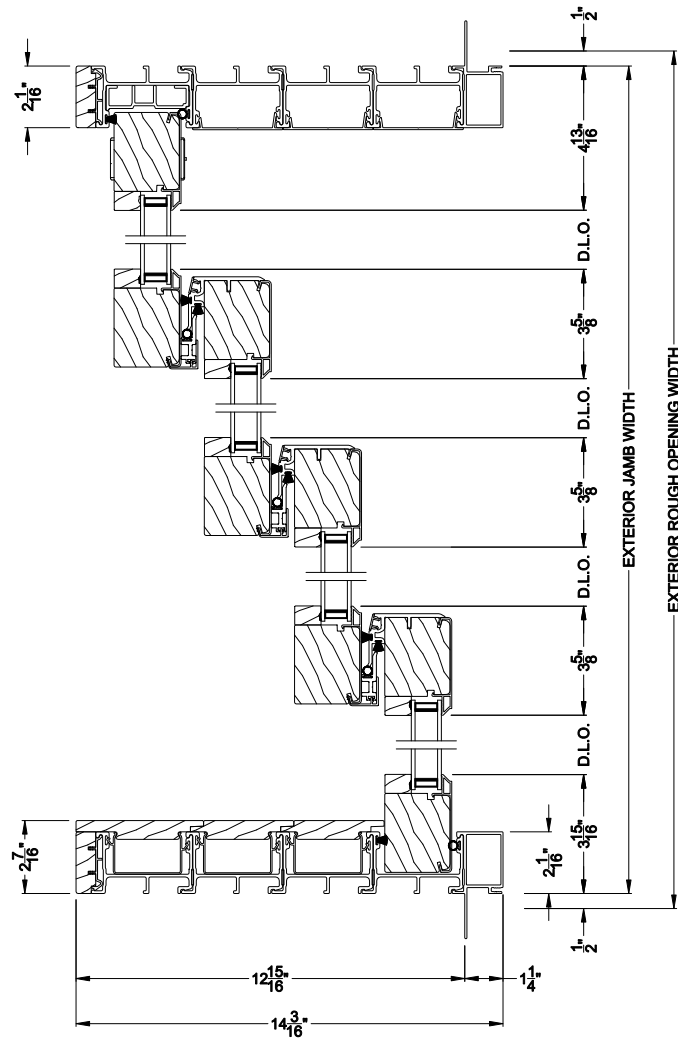

Weather Shield™

Contemporary Collection

2-1/4" Multi-Slide Doors

CROSS SECTION DETAILS

CONTEMPORARY 2-1/4" MULTI-SLIDE PATIO DOOR (8726)
Vertical Section - Standard Sill - 4 or Bi-parting 8 Panel Door

CONTEMPORARY 2-1/4" MULTI-SLIDE PATIO DOOR (8726)
Vertical Section - with Sill Riser - 4 or Bi-parting 8 Panel Door

CONTEMPORARY 2-1/4" MULTI-SLIDE PATIO DOOR (8726)
Vertical Section - With sill pan

CONTEMPORARY 2-1/4" MULTI-SLIDE PATIO DOOR (8726)
Vertical Section - with T-track sill - 4 or Bi-parting 8 Panel Door

CONTEMPORARY 2-1/4" MULTI-SLIDE PATIO DOOR (8726)
Vertical Section - With sill pan

Note: All dimensions are approximate. Weather Shield reserves the right to change specifications without notice.

Weather Shield™

Contemporary Collection

2-1/4" Multi-Slide Doors

CROSS SECTION DETAILS

CONTEMPORARY 2-1/4" MULTI-SLIDE PATIO DOOR (8726)
Horizontal Section - 4 Panel Door

Note: All dimensions are approximate. Weather Shield reserves the right to change specifications without notice.

Weather Shield™

Contemporary Collection

2-1/4" Multi-Slide Doors

CROSS SECTION DETAILS

CONTEMPORARY 2-1/4" MULTI-SLIDE PATIO DOOR (8726)
Horizontal Section - Bi-parting stiles