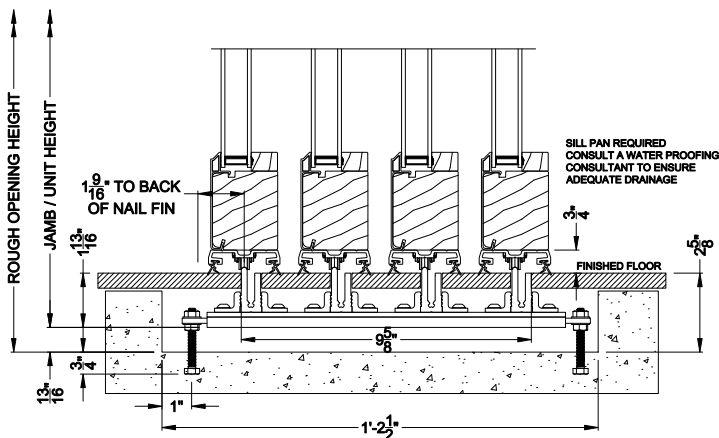

CONTEMPORARY 2-1/4" MULTI-SLIDE PATIO DOOR (8726)
Vertical Section - with T-track sill - 4 or Bi-parting 8 Panel Door