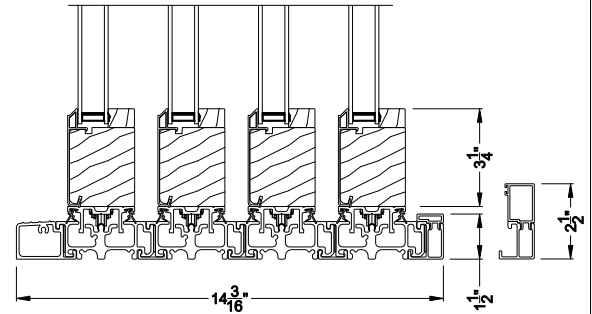

Weather Shield™

Contemporary Collection

2-1/4" Multi-Slide Doors

CROSS SECTION DETAILS

CONTEMPORARY 2-1/4" MULTI-SLIDE PATIO DOOR (8726)
Vertical Section - Standard Sill - 4 or Bi-parting 8 Panel Door

CONTEMPORARY 2-1/4" MULTI-SLIDE PATIO DOOR (8726)
Vertical Section - with Sill Riser - 4 or Bi-parting 8 Panel Door

CONTEMPORARY 2-1/4" MULTI-SLIDE PATIO DOOR (8726)
Vertical Section - With sill pan

CONTEMPORARY 2-1/4" MULTI-SLIDE PATIO DOOR (8726)
Vertical Section - with T-track sill - 4 or Bi-parting 8 Panel Door

CONTEMPORARY 2-1/4" MULTI-SLIDE PATIO DOOR (8726)
Vertical Section - With sill pan

Note: All dimensions are approximate. Weather Shield reserves the right to change specifications without notice.

Weather Shield™

Contemporary Collection

2-1/4" Multi-Slide Doors

CROSS SECTION DETAILS

CONTEMPORARY 2-1/4" MULTI-SLIDE PATIO DOOR (8726)
Horizontal Section - 4 Panel Door

Note: All dimensions are approximate. Weather Shield reserves the right to change specifications without notice.

Weather Shield™

Contemporary Collection

2-1/4" Multi-Slide Doors

CROSS SECTION DETAILS

CONTEMPORARY 2-1/4" MULTI-SLIDE PATIO DOOR (8726)
Horizontal Section - Bi-parting stiles