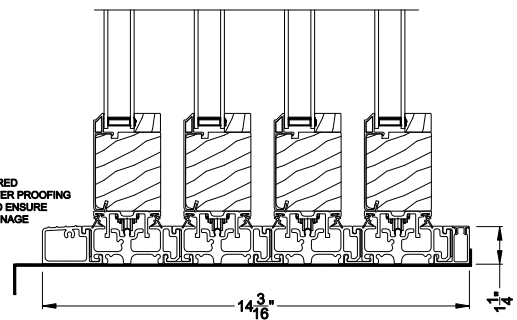

Weather Shield™

Contemporary Collection

2-1/4" Multi-Slide Doors

CROSS SECTION DETAILS

CONTEMPORARY 2-1/4" MULTI-SLIDE PATIO DOOR (8726)
Vertical Section - Standard Sill - 4 or Bi-parting 8 Panel Door

CONTEMPORARY 2-1/4" MULTI-SLIDE PATIO DOOR (8726)
Vertical Section - with Sill Riser - 4 or Bi-parting 8 Panel Door

Note: All dimensions are approximate. Weather Shield reserves the right to change specifications without notice.

Weather Shield™

Contemporary Collection

2-1/4" Multi-Slide Doors

CROSS SECTION DETAILS

CONTEMPORARY 2-1/4" MULTI-SLIDE PATIO DOOR (8726)
Horizontal Section - 4 Panel Door