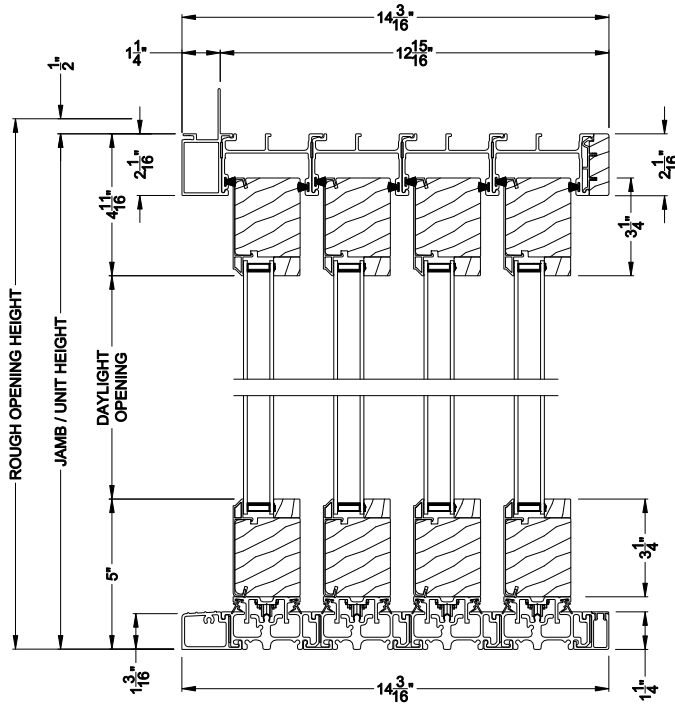

Weather Shield™

Contemporary Collection

2-1/4" Multi-Slide Doors

CROSS SECTION DETAILS

CONTEMPORARY 2-1/4" MULTI-SLIDE PATIO DOOR (8726)
Vertical Section - Standard Sill - 4 or Bi-parting 8 Panel Door

CONTEMPORARY 2-1/4" MULTI-SLIDE PATIO DOOR (8726)
Vertical Section - with Sill Riser - 4 or Bi-parting 8 Panel Door

CONTEMPORARY 2-1/4" MULTI-SLIDE PATIO DOOR (8726)
Vertical Section - With sill pan

CONTEMPORARY 2-1/4" MULTI-SLIDE PATIO DOOR (8726)
Vertical Section - with T-track sill - 4 or Bi-parting 8 Panel Door

CONTEMPORARY 2-1/4" MULTI-SLIDE PATIO DOOR (8726)
Vertical Section - With sill pan

Note: All dimensions are approximate. Weather Shield reserves the right to change specifications without notice.

Weather Shield™

Contemporary Collection

2-1/4" Multi-Slide Doors

CROSS SECTION DETAILS

CONTEMPORARY 2-1/4" MULTI-SLIDE PATIO DOOR (8726)
Horizontal Section - 4 Panel Door

Note: All dimensions are approximate. Weather Shield reserves the right to change specifications without notice.

Weather Shield™

Contemporary Collection

2-1/4" Multi-Slide Doors

CROSS SECTION DETAILS

CONTEMPORARY 2-1/4" MULTI-SLIDE PATIO DOOR (8726)
Horizontal Section - Bi-parting stiles