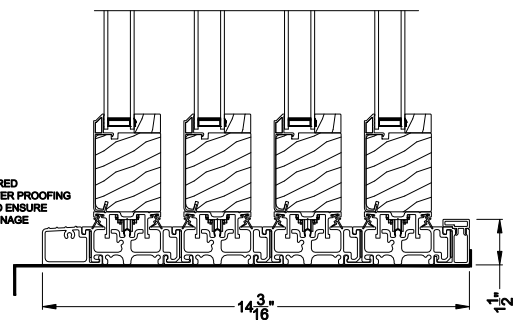

Weather Shield™

Contemporary Collection

2-1/4" Multi-Slide Doors

CROSS SECTION DETAILS

CONTEMPORARY 2-1/4" MULTI-SLIDE PATIO DOOR (8726)
Vertical Section - Standard Sill - 4 or Bi-parting 8 Panel Door

CONTEMPORARY 2-1/4" MULTI-SLIDE PATIO DOOR (8726)
Vertical Section - with Sill Riser - 4 or Bi-parting 8 Panel Door

CONTEMPORARY 2-1/4" MULTI-SLIDE PATIO DOOR (8726)
Vertical Section - With sill pan

CONTEMPORARY 2-1/4" MULTI-SLIDE PATIO DOOR (8726)
Vertical Section - with T-track sill - 4 or Bi-parting 8 Panel Door

CONTEMPORARY 2-1/4" MULTI-SLIDE PATIO DOOR (8726)
Vertical Section - With sill pan

Note: All dimensions are approximate. Weather Shield reserves the right to change specifications without notice.

Weather Shield™

Contemporary Collection

2-1/4" Multi-Slide Doors

CROSS SECTION DETAILS

CONTEMPORARY 2-1/4" MULTI-SLIDE PATIO DOOR (8726)
Horizontal Section - 4 Panel Door

Note: All dimensions are approximate. Weather Shield reserves the right to change specifications without notice.

Weather Shield™

Contemporary Collection

2-1/4" Multi-Slide Doors

CROSS SECTION DETAILS

CONTEMPORARY 2-1/4" MULTI-SLIDE PATIO DOOR (8726)
Horizontal Section - Bi-parting stiles