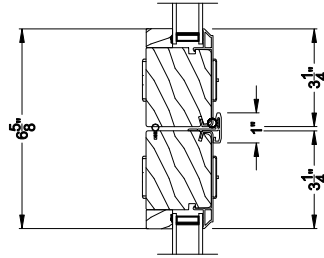

Note: All dimensions are approximate. Weather Shield reserves the right to change specifications without notice.

Weather Shield™

Contemporary Collection

2-1/4" Multi-Slide Doors

CROSS SECTION DETAILS

CONTEMPORARY 2-1/4" MULTI-SLIDE PATIO DOOR (8726)
Horizontal Section - 4 Panel Door

Note: All dimensions are approximate. Weather Shield reserves the right to change specifications without notice.

Weather Shield™

Contemporary Collection

2-1/4" Multi-Slide Doors

CROSS SECTION DETAILS

CONTEMPORARY 2-1/4" MULTI-SLIDE PATIO DOOR (8726)
Horizontal Section - Bi-parting stiles

CONTEMPORARY 2-1/4" MULTI-SLIDE PATIO DOOR (8726)
Horizontal Pocket Section - 4 or Bi-parting 8 Panel Door

Note: All dimensions are approximate. Weather Shield reserves the right to change specifications without notice.