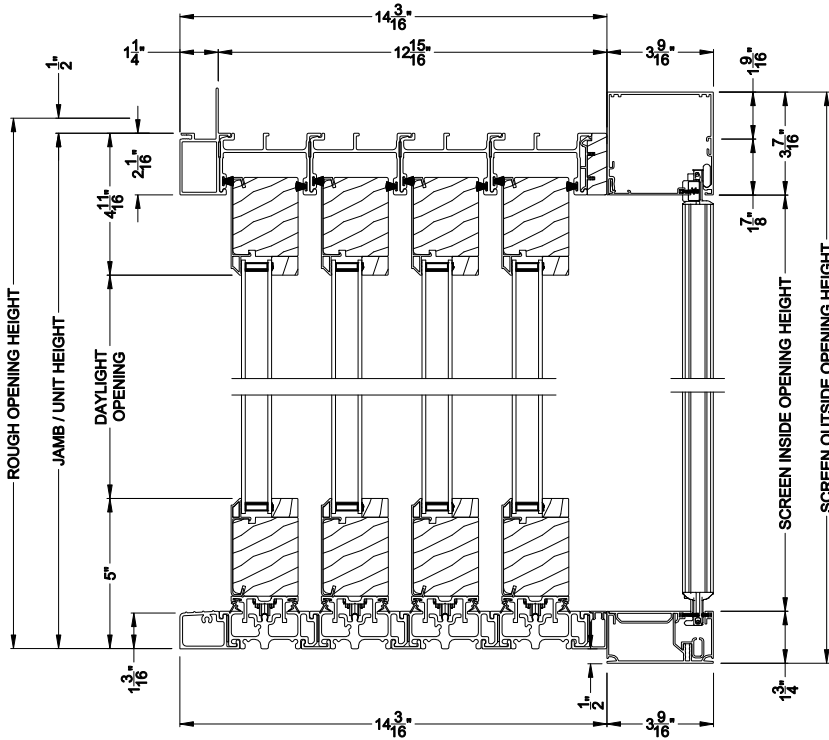

# 2-1/4" Multi-Slide Doors

## CROSS SECTION DETAILS

**CONTEMPORARY 2-1/4" MULTI-SLIDE PATIO DOOR (8726)**  
 Vertical Section - Standard Sill - 4 or Bi-parting 8 Panel Door  
 Shown with optional Center screen - recess mounted

**CONTEMPORARY 2-1/4" MULTI-SLIDE PATIO DOOR (8726)**  
 Vertical Section - with Sill Riser - 4 or Bi-parting 8 Panel Door  
 Shown with optional Center screen - recess mounted