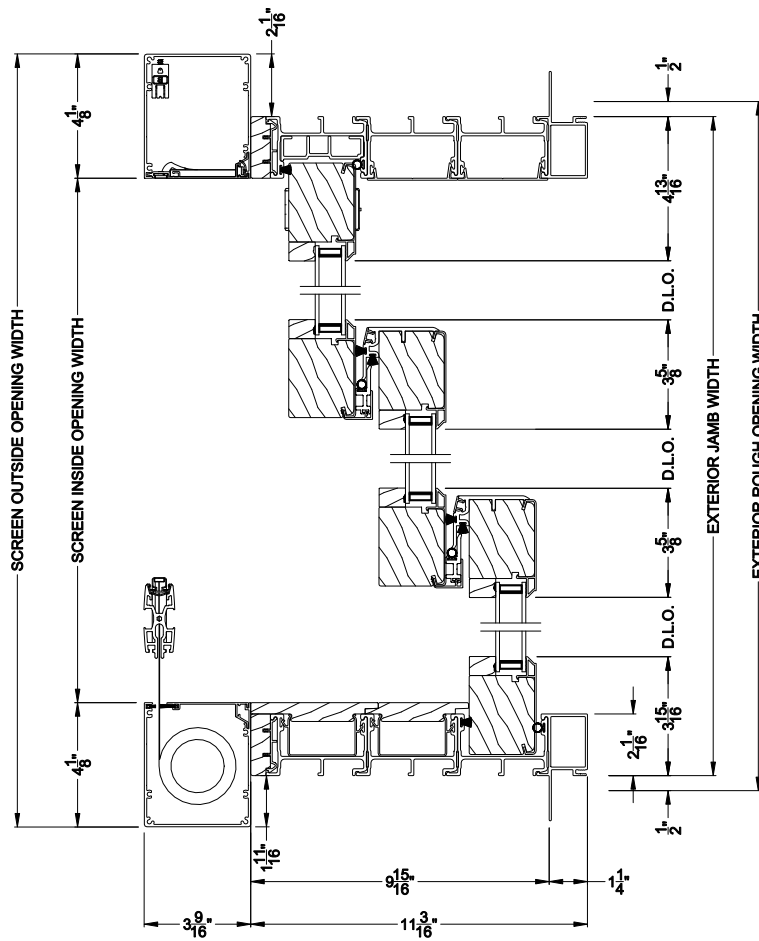

Weather Shield™

Contemporary Collection

2-1/4" Multi-Slide Doors

CROSS SECTION DETAILS

CONTEMPORARY 2-1/4" MULTI-SLIDE PATIO DOOR (8726)

Horizontal Section - 3 Panel Door
Shown with optional Center screen

Note: All dimensions are approximate. Weather Shield reserves the right to change specifications without notice.