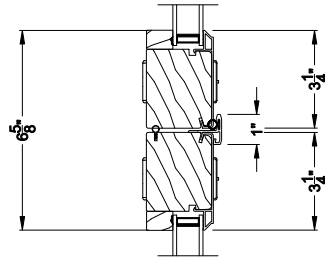

Weather Shield™

Contemporary Collection

2-1/4" Multi-Slide Doors

CROSS SECTION DETAILS

CONTEMPORARY 2-1/4" MULTI-SLIDE PATIO DOOR (8726)