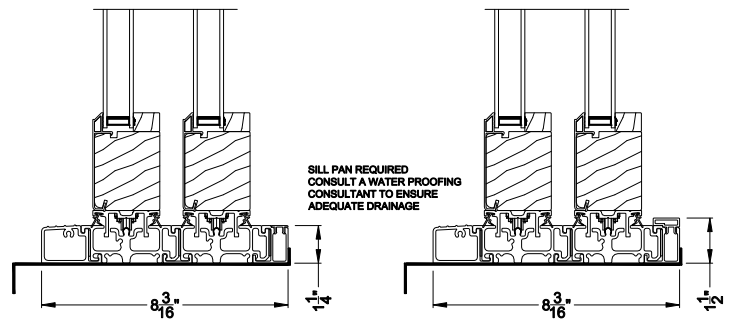

Weather Shield™ Contemporary Collection

2-1/4" Multi-Slide Doors CROSS SECTION DETAILS

CONTEMPORARY 2-1/4" MULTI-SLIDE PATIO DOOR (8726)
Vertical Section - Standard Sill - 2 or Bi-parting 4 Panel Door

CONTEMPORARY 2-1/4" MULTI-SLIDE PATIO DOOR (8726)
Vertical Section - with Sill Riser - 2 or Bi-parting 4 Panel Door

CONTEMPORARY 2-1/4" MULTI-SLIDE PATIO DOOR (8726)
Vertical Section - with T-track sill - 2 or Bi-parting 4 Panel Door

CONTEMPORARY 2-1/4" MULTI-SLIDE PATIO DOOR (8726)
Vertical Section - With sill pan

Note: All dimensions are approximate. Weather Shield reserves the right to change specifications without notice.

Weather Shield™

Contemporary Collection

2-1/4" Multi-Slide Doors

CROSS SECTION DETAILS

CONTEMPORARY 2-1/4" MULTI-SLIDE PATIO DOOR (8726)
Horizontal Section - 2 Panel Door

Note: All dimensions are approximate. Weather Shield reserves the right to change specifications without notice.

Note: All dimensions are approximate. Weather Shield reserves the right to change specifications without notice.