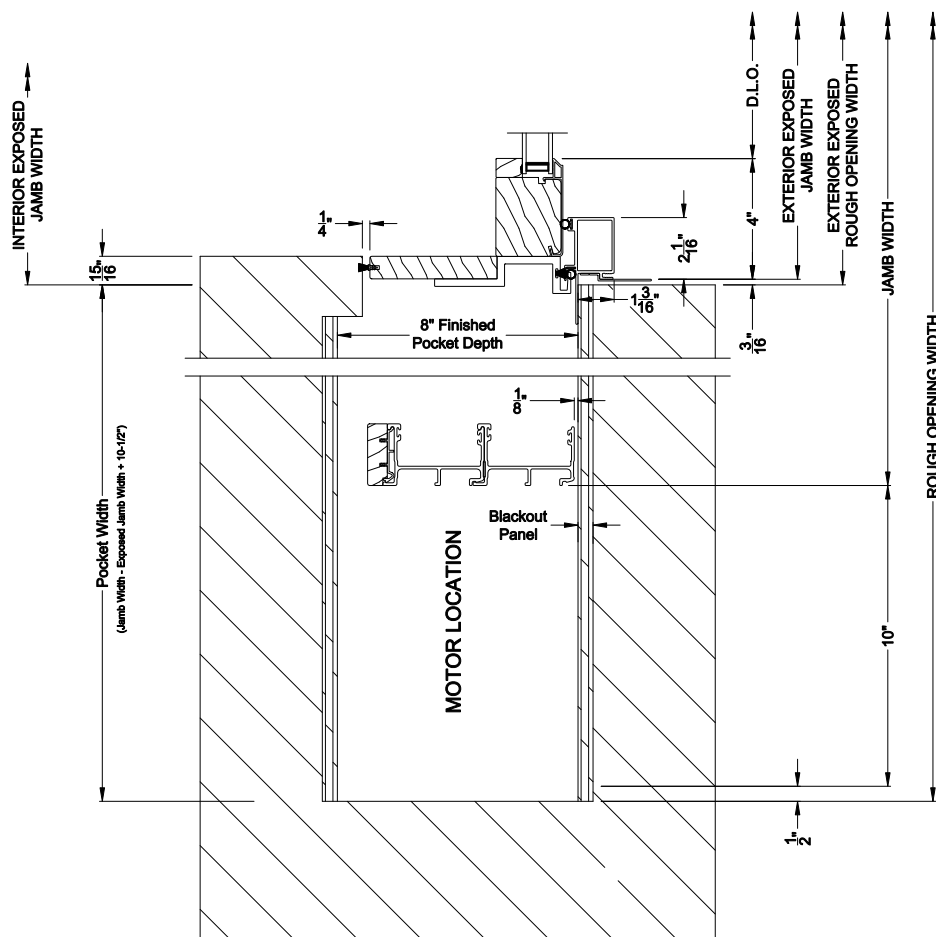

Weather Shield™

Contemporary Collection

2-1/4" Multi-Slide Doors

CROSS SECTION DETAILS

CONTEMPORARY 2-1/4" MULTI-SLIDE PATIO DOOR (8726)
Horizontal Section - 2 Panel Door

Note: All dimensions are approximate. Weather Shield reserves the right to change specifications without notice.

Weather Shield™

Contemporary Collection

2-1/4" Multi-Slide Doors

CROSS SECTION DETAILS

CONTEMPORARY 2-1/4" MULTI-SLIDE PATIO DOOR (8726)
Horizontal Section - Bi-parting stiles

CONTEMPORARY 2-1/4" MULTI-SLIDE PATIO DOOR (8726)
Horizontal Pocket Section - 2 or Bi-parting 4 Panel Door

Note: All dimensions are approximate. Weather Shield reserves the right to change specifications without notice.

Weather Shield™

Contemporary Collection

2-1/4" Multi-Slide Doors

CROSS SECTION DETAILS

CONTEMPORARY 2-1/4" MULTI-SLIDE PATIO DOOR (8726)
Horizontal Motorized Pocket Section - 2 or Bi-parting 4 Panel Door

Note: All dimensions are approximate. Weather Shield reserves the right to change specifications without notice.