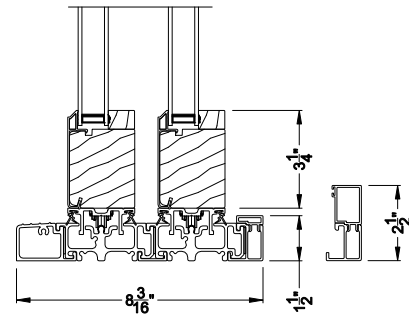

Weather Shield™ Contemporary Collection

2-1/4" Multi-Slide Doors CROSS SECTION DETAILS

CONTEMPORARY 2-1/4" MULTI-SLIDE PATIO DOOR (8726)
Vertical Section - Standard Sill - 2 or Bi-parting 4 Panel Door

CONTEMPORARY 2-1/4" MULTI-SLIDE PATIO DOOR (8726)
Vertical Section - with Sill Riser - 2 or Bi-parting 4 Panel Door

CONTEMPORARY 2-1/4" MULTI-SLIDE PATIO DOOR (8726)
Vertical Section - with T-track sill - 2 or Bi-parting 4 Panel Door

CONTEMPORARY 2-1/4" MULTI-SLIDE PATIO DOOR (8726)
Vertical Section - With sill pan

Note: All dimensions are approximate. Weather Shield reserves the right to change specifications without notice.

Weather Shield™

Contemporary Collection

2-1/4" Multi-Slide Doors

CROSS SECTION DETAILS

CONTEMPORARY 2-1/4" MULTI-SLIDE PATIO DOOR (8726)
Horizontal Section - 2 Panel Door

Note: All dimensions are approximate. Weather Shield reserves the right to change specifications without notice.