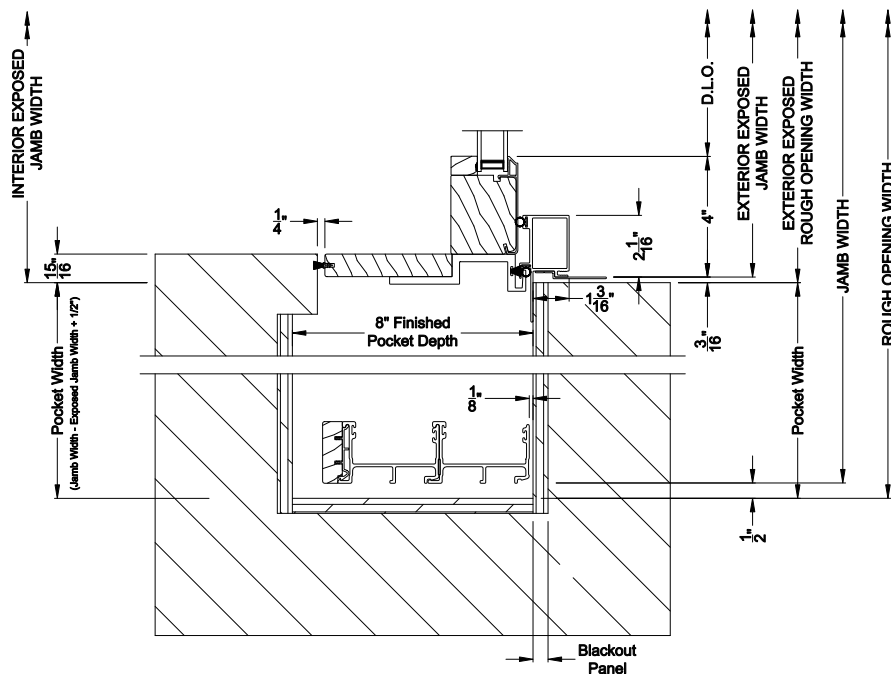

Weather Shield™

Contemporary Collection

2-1/4" Multi-Slide Doors

CROSS SECTION DETAILS

CONTEMPORARY 2-1/4" MULTI-SLIDE PATIO DOOR (8726)
Horizontal Section - 2 Panel Door

Note: All dimensions are approximate. Weather Shield reserves the right to change specifications without notice.

Weather Shield™

Contemporary Collection

2-1/4" Multi-Slide Doors

CROSS SECTION DETAILS

CONTEMPORARY 2-1/4" MULTI-SLIDE PATIO DOOR (8726)
Horizontal Section - Bi-parting stiles

CONTEMPORARY 2-1/4" MULTI-SLIDE PATIO DOOR (8726)
Horizontal Pocket Section - 2 or Bi-parting 4 Panel Door

Note: All dimensions are approximate. Weather Shield reserves the right to change specifications without notice.

Weather Shield™

Contemporary Collection

2-1/4" Multi-Slide Doors

CROSS SECTION DETAILS

CONTEMPORARY 2-1/4" MULTI-SLIDE PATIO DOOR (8726)
Horizontal Motorized Pocket Section - 2 or Bi-parting 4 Panel Door

Note: All dimensions are approximate. Weather Shield reserves the right to change specifications without notice.