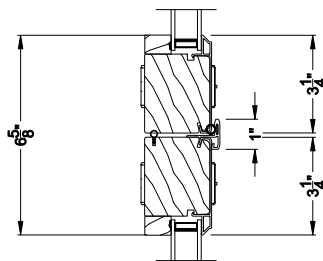

Weather Shield™

Contemporary Collection

2-1/4" Multi-Slide Doors

CROSS SECTION DETAILS

CONTEMPORARY 2-1/4" MULTI-SLIDE PATIO DOOR (8726)
Horizontal Section - 2 Panel Door

Note: All dimensions are approximate. Weather Shield reserves the right to change specifications without notice.

Weather Shield™

Contemporary Collection

2-1/4" Multi-Slide Doors

CROSS SECTION DETAILS

CONTEMPORARY 2-1/4" MULTI-SLIDE PATIO DOOR (8726)
Horizontal Section - Bi-parting stiles

CONTEMPORARY 2-1/4" MULTI-SLIDE PATIO DOOR (8726)
Horizontal Pocket Section - 2 or Bi-parting 4 Panel Door

Note: All dimensions are approximate. Weather Shield reserves the right to change specifications without notice.

Weather Shield™

Contemporary Collection

2-1/4" Multi-Slide Doors

CROSS SECTION DETAILS

CONTEMPORARY 2-1/4" MULTI-SLIDE PATIO DOOR (8726)
Horizontal Motorized Pocket Section - 2 or Bi-parting 4 Panel Door