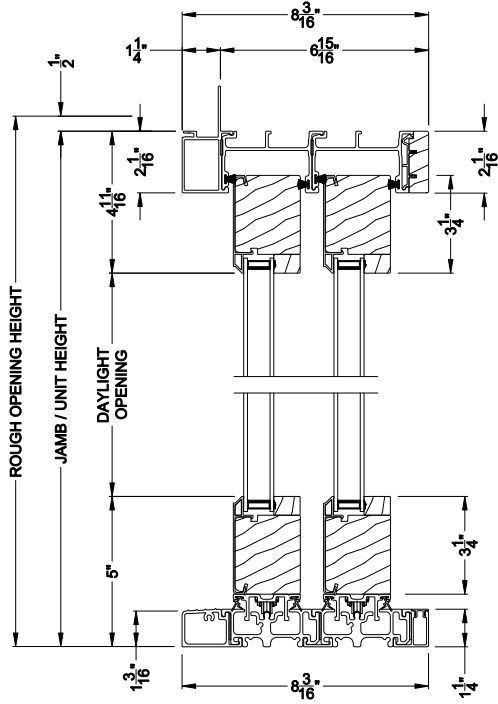

Weather Shield™ Contemporary Collection

2-1/4" Multi-Slide Doors CROSS SECTION DETAILS

CONTEMPORARY 2-1/4" MULTI-SLIDE PATIO DOOR (8726)
Vertical Section - Standard Sill - 2 or Bi-parting 4 Panel Door

CONTEMPORARY 2-1/4" MULTI-SLIDE PATIO DOOR (8726)
Vertical Section - with Sill Riser - 2 or Bi-parting 4 Panel Door

CONTEMPORARY 2-1/4" MULTI-SLIDE PATIO DOOR (8726)
Vertical Section - with T-track sill - 2 or Bi-parting 4 Panel Door

CONTEMPORARY 2-1/4" MULTI-SLIDE PATIO DOOR (8726)
Vertical Section - With sill pan

Note: All dimensions are approximate. Weather Shield reserves the right to change specifications without notice.

Weather Shield™

Contemporary Collection

2-1/4" Multi-Slide Doors

CROSS SECTION DETAILS

CONTEMPORARY 2-1/4" MULTI-SLIDE PATIO DOOR (8726)
Horizontal Section - 2 Panel Door

Note: All dimensions are approximate. Weather Shield reserves the right to change specifications without notice.