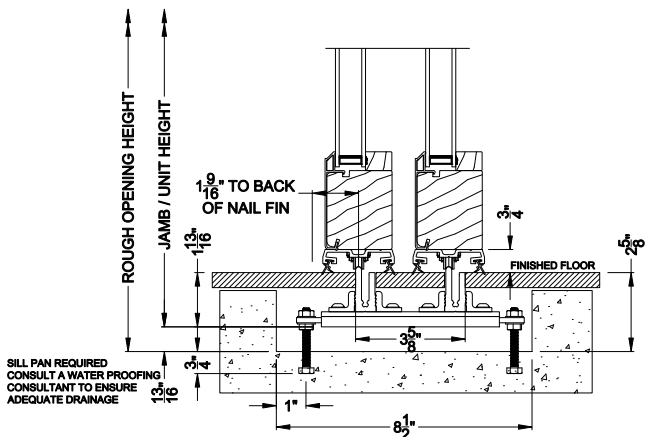

Weather Shield™ Contemporary Collection

2-1/4" Multi-Slide Doors CROSS SECTION DETAILS

CONTEMPORARY 2-1/4" MULTI-SLIDE PATIO DOOR (8726)
Vertical Section - Standard Sill - 2 or Bi-parting 4 Panel Door

CONTEMPORARY 2-1/4" MULTI-SLIDE PATIO DOOR (8726)
Vertical Section - with Sill Riser - 2 or Bi-parting 4 Panel Door

CONTEMPORARY 2-1/4" MULTI-SLIDE PATIO DOOR (8726)
Vertical Section - with T-track sill - 2 or Bi-parting 4 Panel Door

CONTEMPORARY 2-1/4" MULTI-SLIDE PATIO DOOR (8726)
Vertical Section - With sill pan

Note: All dimensions are approximate. Weather Shield reserves the right to change specifications without notice.

Weather Shield™

Contemporary Collection

2-1/4" Multi-Slide Doors

CROSS SECTION DETAILS

CONTEMPORARY 2-1/4" MULTI-SLIDE PATIO DOOR (8726)
Horizontal Section - 2 Panel Door

Note: All dimensions are approximate. Weather Shield reserves the right to change specifications without notice.