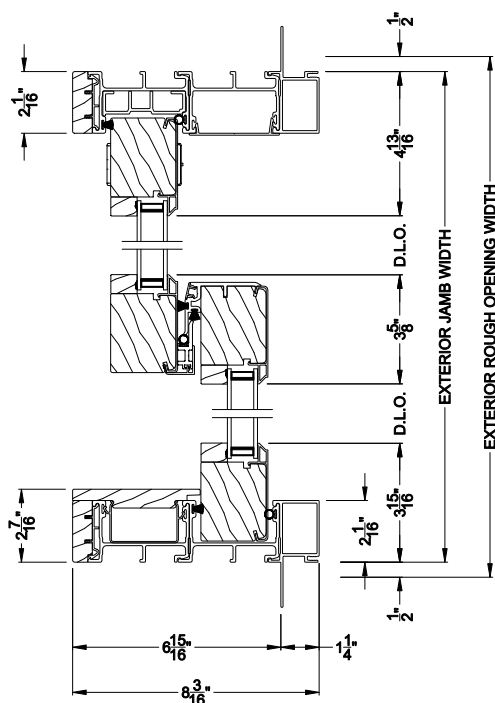

CONTEMPORARY 2-1/4" MULTI-SLIDE PATIO DOOR (8726)
Vertical Section - with T-track sill - 2 or Bi-parting 4 Panel Door

CONTEMPORARY 2-1/4" MULTI-SLIDE PATIO DOOR (8726)
Vertical Section - With sill pan

Note: All dimensions are approximate. Weather Shield reserves the right to change specifications without notice.

Weather Shield™

Contemporary Collection

2-1/4" Multi-Slide Doors

CROSS SECTION DETAILS

CONTEMPORARY 2-1/4" MULTI-SLIDE PATIO DOOR (8726)
Horizontal Section - 2 Panel Door

Note: All dimensions are approximate. Weather Shield reserves the right to change specifications without notice.

Note: All dimensions are approximate. Weather Shield reserves the right to change specifications without notice.

Weather Shield™

Contemporary Collection

2-1/4" Multi-Slide Doors

CROSS SECTION DETAILS

CONTEMPORARY 2-1/4" MULTI-SLIDE PATIO DOOR (8726)
Horizontal Motorized Pocket Section - 2 or Bi-parting 4 Panel Door

Note: All dimensions are approximate. Weather Shield reserves the right to change specifications without notice.