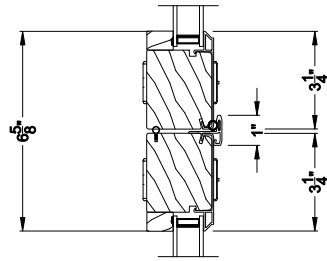

Weather Shield™

Contemporary Collection

2-1/4" Multi-Slide Doors

CROSS SECTION DETAILS

CONTEMPORARY 2-1/4" MULTI-SLIDE PATIO DOOR (8726)
Horizontal Section - Bi-parting stiles