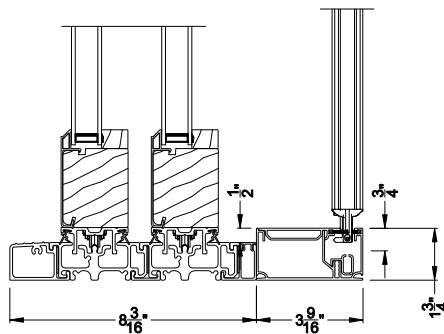

## CROSS SECTION DETAILS

**CONTEMPORARY 2-1/4" MULTI-SLIDE PATIO DOOR (8726)**  
 Vertical Section - Standard Sill - 2 or Bi-parting 4 Panel Door  
 Shown with optional Center screen - recess mounted

**CONTEMPORARY 2-1/4" MULTI-SLIDE PATIO DOOR (8726)**  
 Vertical Section - with Sill Riser - 2 or Bi-parting 4 Panel Door  
 Shown with optional Center screen - recess mounted