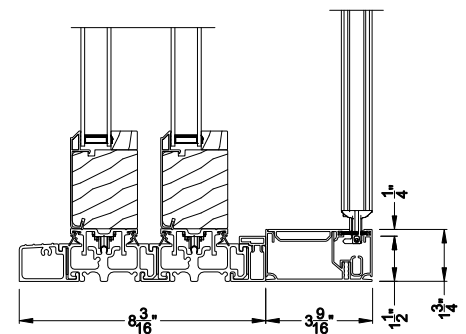

CONTEMPORARY 2-1/4" MULTI-SLIDE PATIO DOOR (8726)
Vertical Section - with Sill Riser - 2 or Bi-parting 4 Panel Door
Shown with optional Center screen - flush mounted

Note: All dimensions are approximate. Weather Shield reserves the right to change specifications without notice.