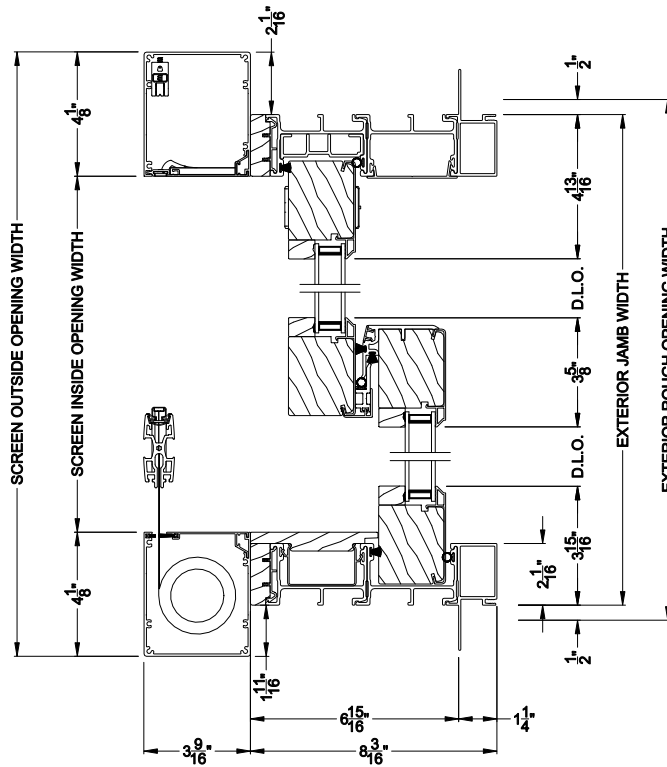

Weather Shield™

Contemporary Collection

2-1/4" Multi-Slide Doors

CROSS SECTION DETAILS

CONTEMPORARY 2-1/4" MULTI-SLIDE PATIO DOOR (8726)

Horizontal Section - 2 Panel Door
Shown with optional Center screen

Note: All dimensions are approximate. Weather Shield reserves the right to change specifications without notice.