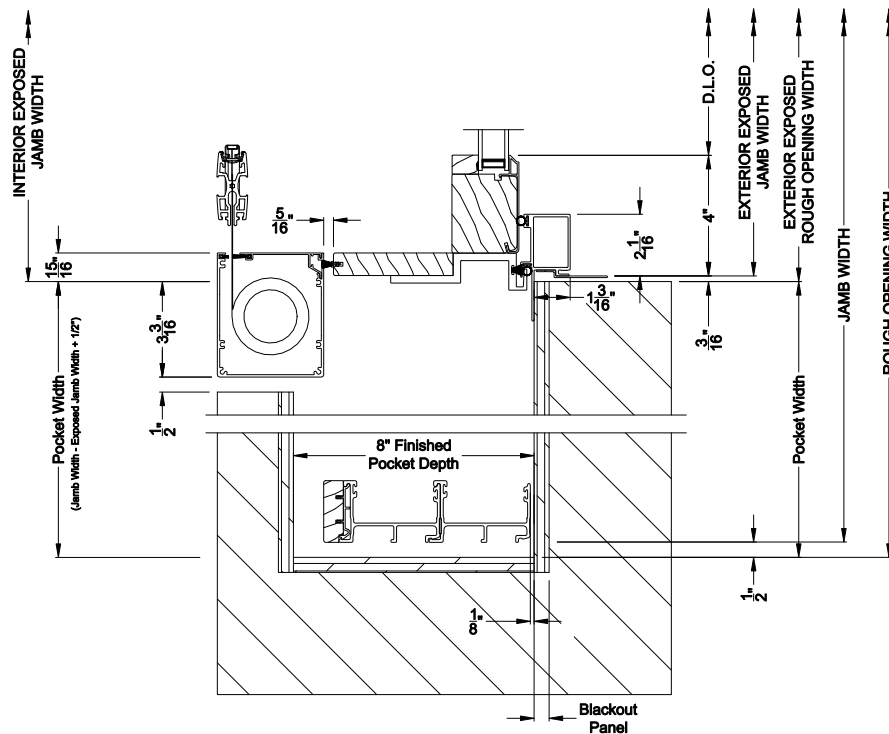

CONTEMPORARY 2-1/4" MULTI-SLIDE PATIO DOOR (8726)
Horizontal Section - 2 Panel or Bi-parting 4 Panel Door
Shown with optional Center screen