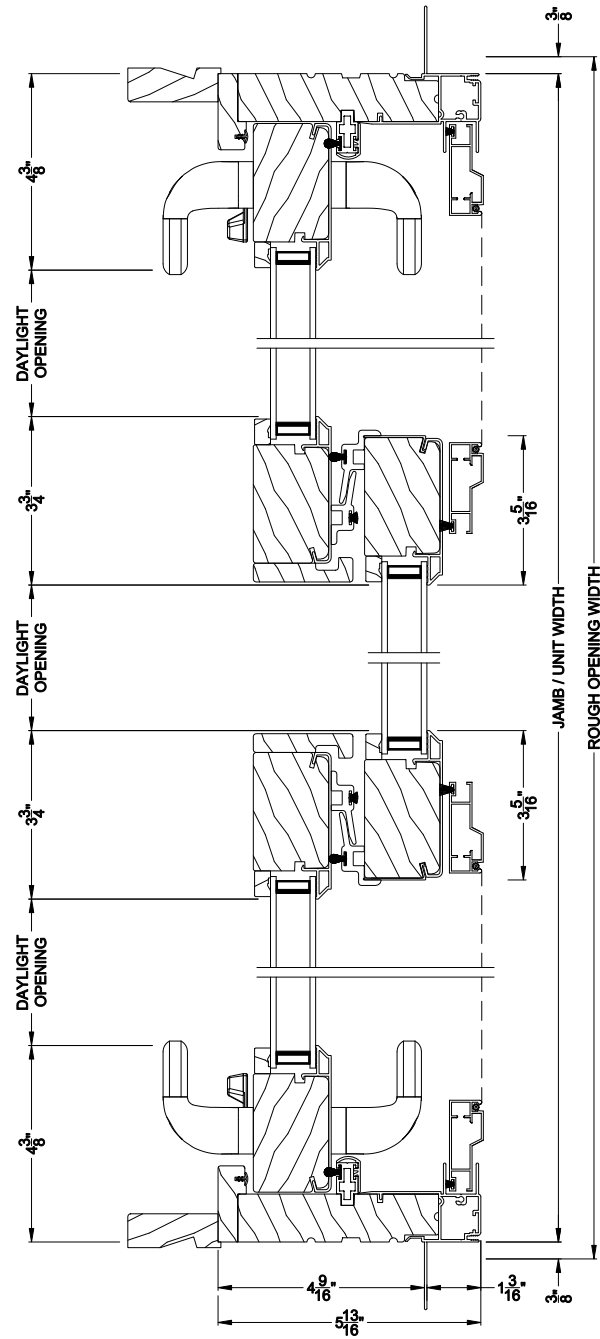

**CONTEMPORARY SLIDING PATIO DOOR (8717)**  
Horizontal Section - 3 Panel Door

**CONTEMPORARY SLIDING PATIO DOOR (8717)**  
Horizontal Section - 4 Panel Door

Note: All dimensions are approximate. Weather Shield reserves the right to change specifications without notice.

**CONTEMPORARY SLIDING PATIO DOOR (8717)**  
Horizontal Section - 3 Panel Door - 6-9/16" jamb

**CONTEMPORARY SLIDING PATIO DOOR (8717)**  
Horizontal Section - 4 Panel Door - 6-9/16" jamb

Note: All dimensions are approximate. Weather Shield reserves the right to change specifications without notice.

**CONTEMPORARY PICTURE SLIDING PATIO DOOR (8717)**  
Horizontal Section - 3 Panel Door

**CONTEMPORARY PICTURE SLIDING PATIO DOOR (8717)**  
Horizontal Section - 3 Panel Door - 6-9/16" Jamb

Note: All dimensions are approximate. Weather Shield reserves the right to change specifications without notice.