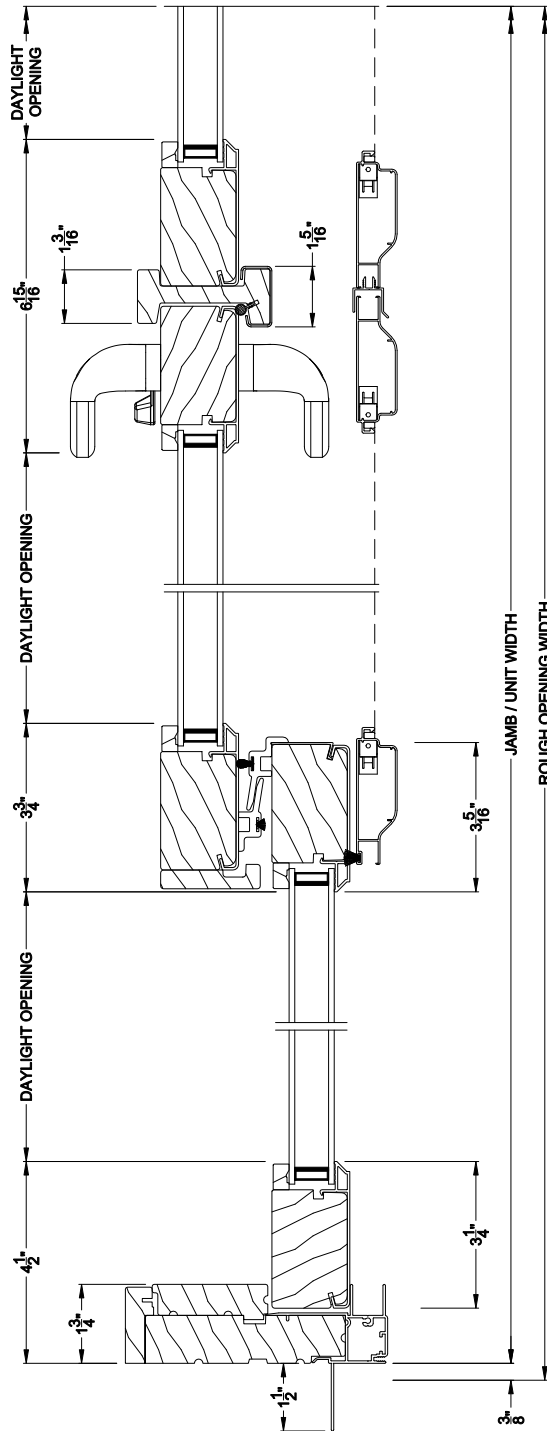

**CONTEMPORARY SLIDING PATIO DOOR (8717)**  
Horizontal Section - 3 Panel Door

**CONTEMPORARY SLIDING PATIO DOOR (8717)**  
Horizontal Section - 4 Panel Door

Note: All dimensions are approximate. Weather Shield reserves the right to change specifications without notice.

**CONTEMPORARY SLIDING PATIO DOOR (8717)**  
Horizontal Section - 3 Panel Door - 6-9/16" jamb

**CONTEMPORARY SLIDING PATIO DOOR (8717)**  
Horizontal Section - 4 Panel Door - 6-9/16" jamb

Note: All dimensions are approximate. Weather Shield reserves the right to change specifications without notice.

**CONTEMPORARY PICTURE SLIDING PATIO DOOR (8717)**  
Horizontal Section - 3 Panel Door

**CONTEMPORARY PICTURE SLIDING PATIO DOOR (8717)**  
Horizontal Section - 3 Panel Door - 6-9/16" Jamb

Note: All dimensions are approximate. Weather Shield reserves the right to change specifications without notice.