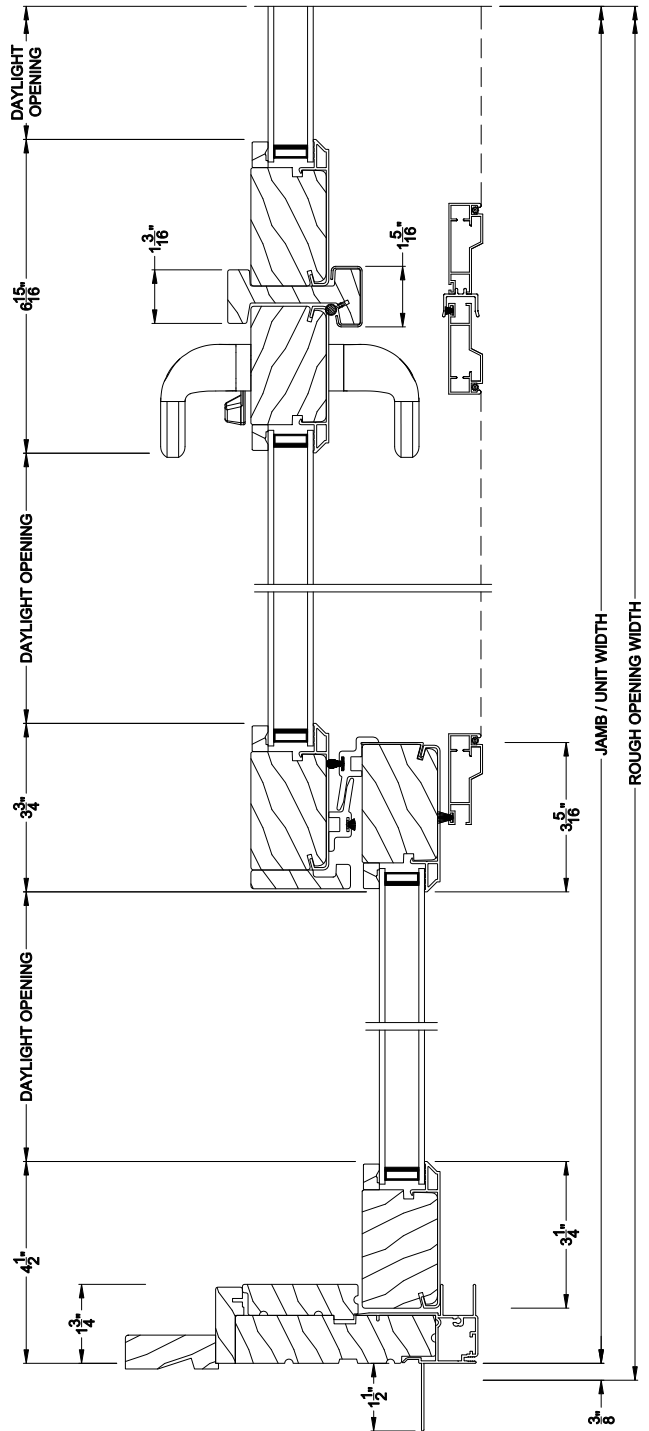

**CONTEMPORARY SLIDING PATIO DOOR (8717)**  
Horizontal Section - 3 Panel Door

**CONTEMPORARY SLIDING PATIO DOOR (8717)**  
Horizontal Section - 4 Panel Door

Note: All dimensions are approximate. Weather Shield reserves the right to change specifications without notice.

**CONTEMPORARY SLIDING PATIO DOOR (8717)**  
Horizontal Section - 3 Panel Door - 6-9/16" jamb

**CONTEMPORARY SLIDING PATIO DOOR (8717)**  
Horizontal Section - 4 Panel Door - 6-9/16" jamb

Note: All dimensions are approximate. Weather Shield reserves the right to change specifications without notice.

**CONTEMPORARY PICTURE SLIDING PATIO DOOR (8717)**  
Horizontal Section - 3 Panel Door

**CONTEMPORARY PICTURE SLIDING PATIO DOOR (8717)**  
Horizontal Section - 3 Panel Door - 6-9/16" Jamb

Note: All dimensions are approximate. Weather Shield reserves the right to change specifications without notice.