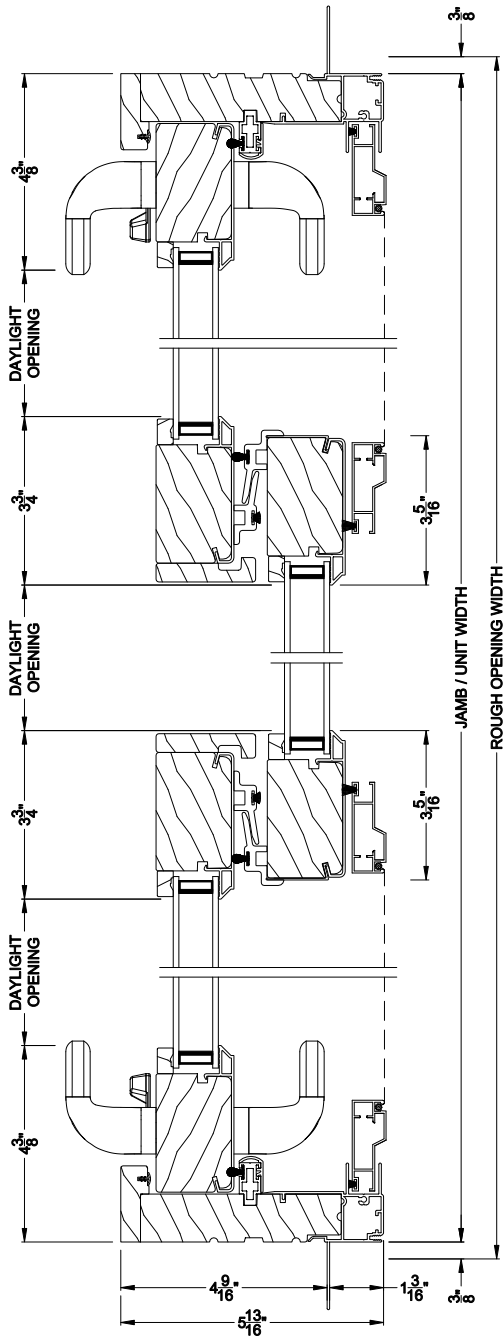

**CONTEMPORARY SLIDING PATIO DOOR (8717)**  
Horizontal Section - 3 Panel Door

**CONTEMPORARY SLIDING PATIO DOOR (8717)**  
Horizontal Section - 4 Panel Door

Note: All dimensions are approximate. Weather Shield reserves the right to change specifications without notice.

**CONTEMPORARY SLIDING PATIO DOOR (8717)**  
Horizontal Section - 3 Panel Door - 6-9/16" jamb

**CONTEMPORARY SLIDING PATIO DOOR (8717)**  
Horizontal Section - 4 Panel Door - 6-9/16" jamb

Note: All dimensions are approximate. Weather Shield reserves the right to change specifications without notice.

**CONTEMPORARY PICTURE SLIDING PATIO DOOR (8717)**  
Horizontal Section - 3 Panel Door

**CONTEMPORARY PICTURE SLIDING PATIO DOOR (8717)**  
Horizontal Section - 3 Panel Door - 6-9/16" Jamb

Note: All dimensions are approximate. Weather Shield reserves the right to change specifications without notice.