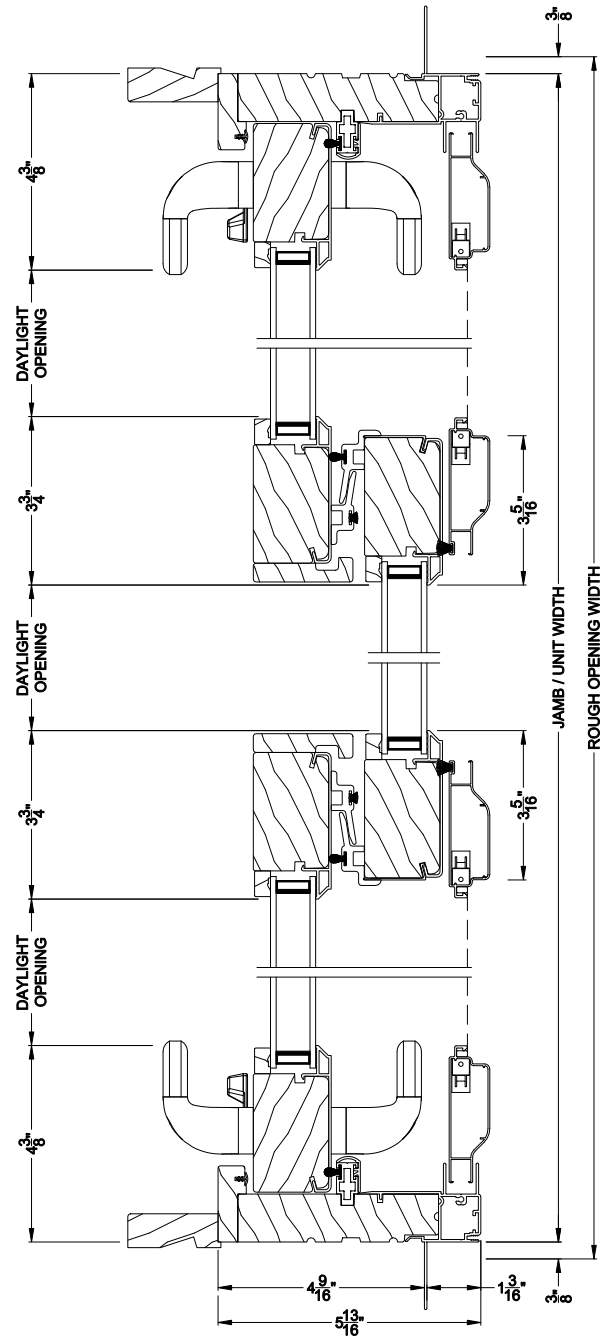

**CONTEMPORARY SLIDING PATIO DOOR (8717)**  
Horizontal Section - 3 Panel Door

**CONTEMPORARY SLIDING PATIO DOOR (8717)**  
Horizontal Section - 4 Panel Door

Note: All dimensions are approximate. Weather Shield reserves the right to change specifications without notice.

**CONTEMPORARY SLIDING PATIO DOOR (8717)**  
Horizontal Section - 3 Panel Door - 6-9/16" jamb

**CONTEMPORARY SLIDING PATIO DOOR (8717)**  
Horizontal Section - 4 Panel Door - 6-9/16" jamb

Note: All dimensions are approximate. Weather Shield reserves the right to change specifications without notice.

**CONTEMPORARY PICTURE SLIDING PATIO DOOR (8717)**  
Horizontal Section - 3 Panel Door

**CONTEMPORARY PICTURE SLIDING PATIO DOOR (8717)**  
Horizontal Section - 3 Panel Door - 6-9/16" Jamb

Note: All dimensions are approximate. Weather Shield reserves the right to change specifications without notice.