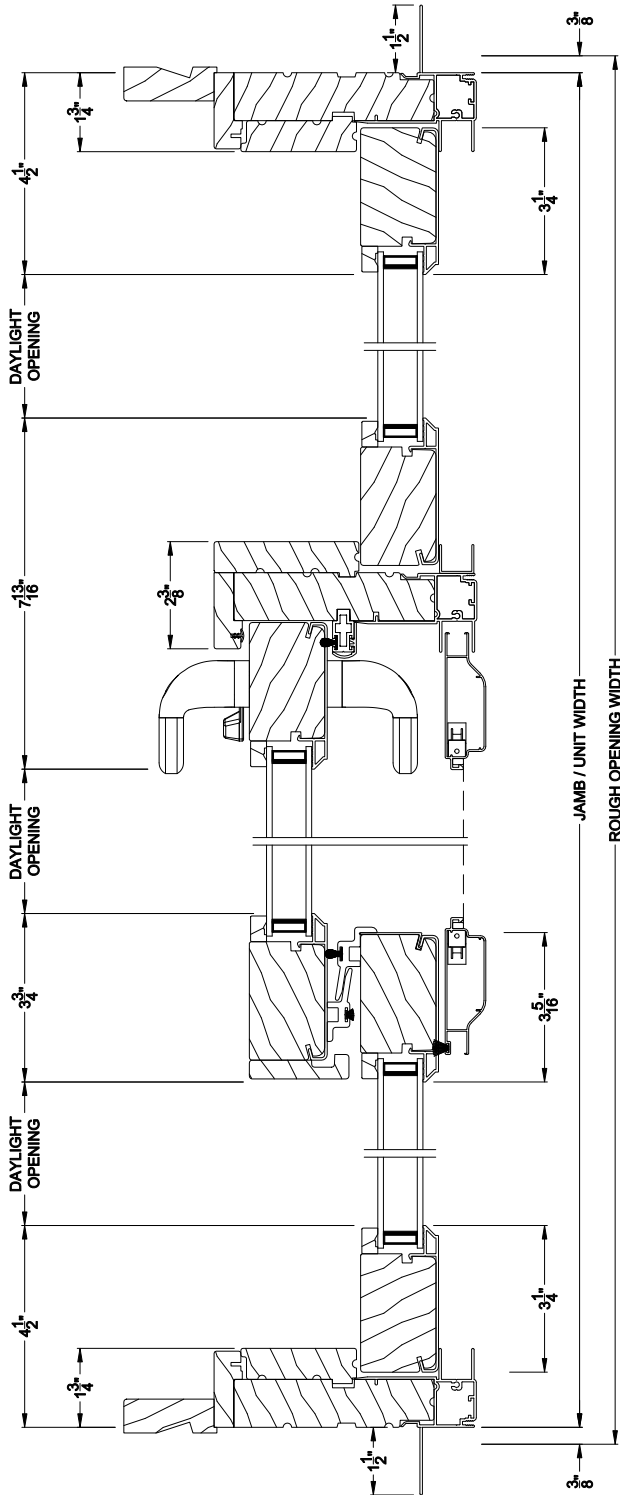

**CONTEMPORARY SLIDING PATIO DOOR (8717)**  
Horizontal Section - 3 Panel Door

**CONTEMPORARY SLIDING PATIO DOOR (8717)**  
Horizontal Section - 4 Panel Door

Note: All dimensions are approximate. Weather Shield reserves the right to change specifications without notice.

**CONTEMPORARY SLIDING PATIO DOOR (8717)**  
Horizontal Section - 3 Panel Door - 6-9/16" jamb

**CONTEMPORARY SLIDING PATIO DOOR (8717)**  
Horizontal Section - 4 Panel Door - 6-9/16" jamb

Note: All dimensions are approximate. Weather Shield reserves the right to change specifications without notice.

**CONTEMPORARY PICTURE SLIDING PATIO DOOR (8717)**  
Horizontal Section - 3 Panel Door

**CONTEMPORARY PICTURE SLIDING PATIO DOOR (8717)**  
Horizontal Section - 3 Panel Door - 6-9/16" Jamb

Note: All dimensions are approximate. Weather Shield reserves the right to change specifications without notice.