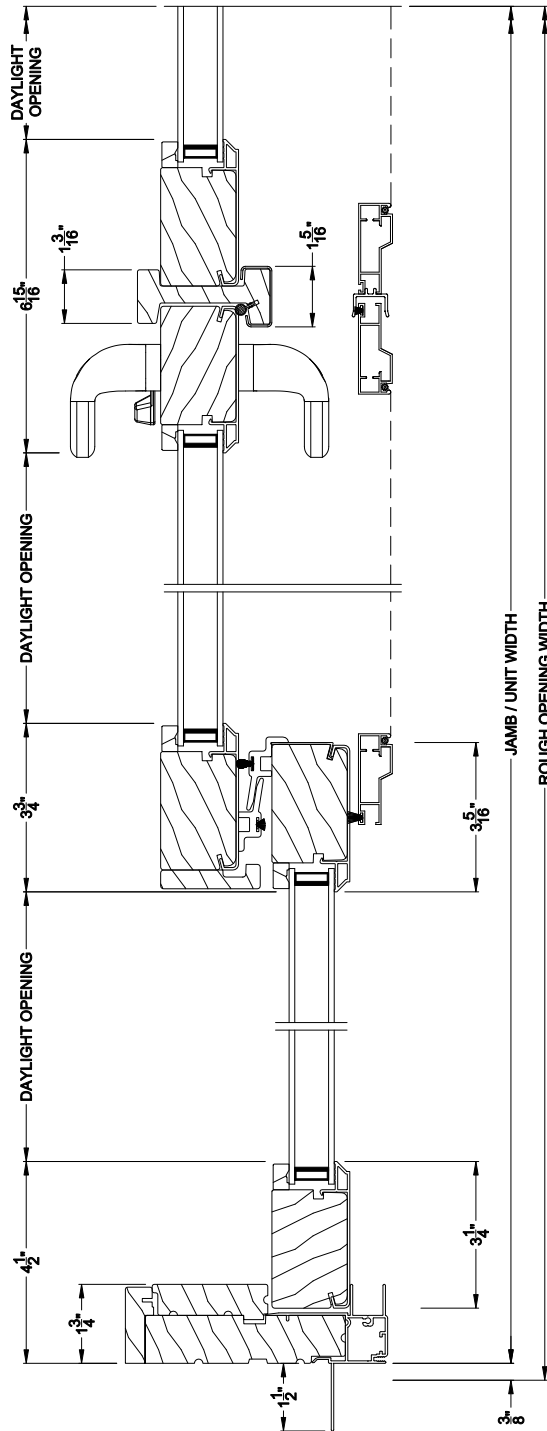

**CONTEMPORARY SLIDING PATIO DOOR (8717)**  
Horizontal Section - 3 Panel Door

**CONTEMPORARY SLIDING PATIO DOOR (8717)**  
Horizontal Section - 4 Panel Door

Note: All dimensions are approximate. Weather Shield reserves the right to change specifications without notice.

**CONTEMPORARY SLIDING PATIO DOOR (8717)**  
Horizontal Section - 3 Panel Door - 6-9/16" jamb

**CONTEMPORARY SLIDING PATIO DOOR (8717)**  
Horizontal Section - 4 Panel Door - 6-9/16" jamb

Note: All dimensions are approximate. Weather Shield reserves the right to change specifications without notice.

**CONTEMPORARY PICTURE SLIDING PATIO DOOR (8717)**  
Horizontal Section - 3 Panel Door

**CONTEMPORARY PICTURE SLIDING PATIO DOOR (8717)**  
Horizontal Section - 3 Panel Door - 6-9/16" Jamb

Note: All dimensions are approximate. Weather Shield reserves the right to change specifications without notice.