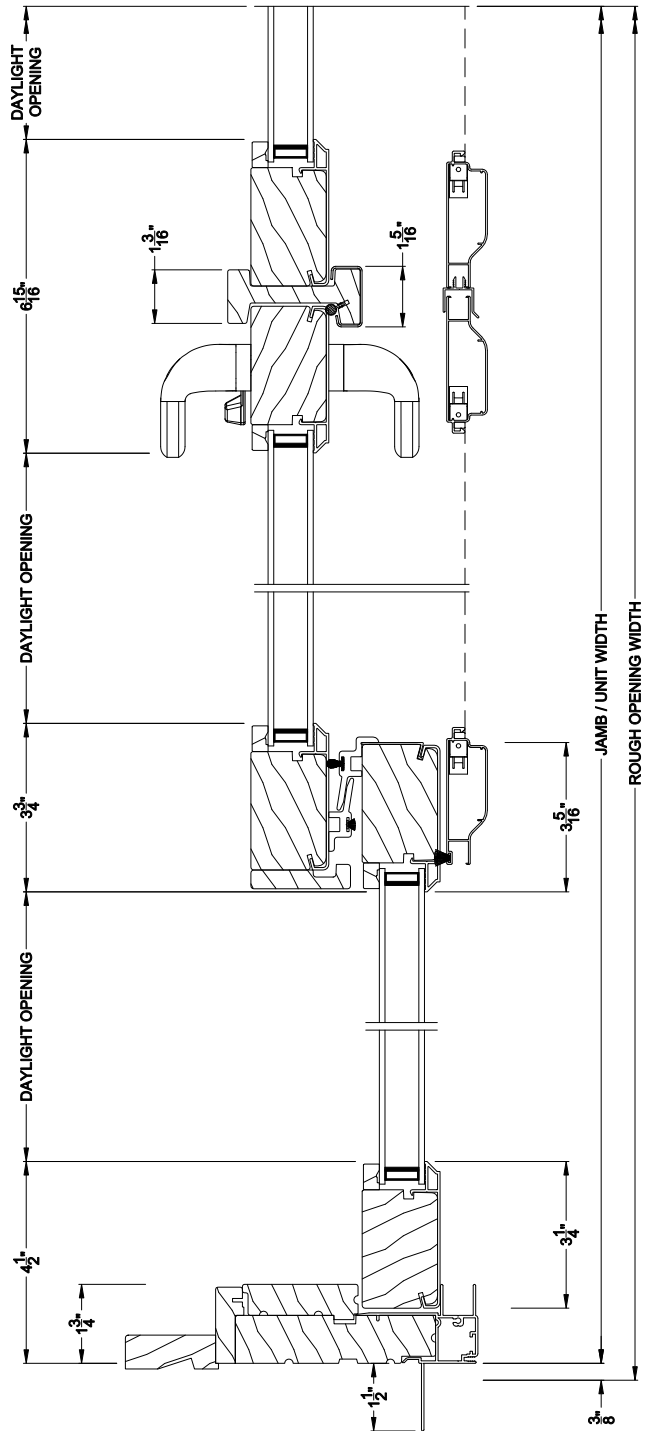

**CONTEMPORARY SLIDING PATIO DOOR (8717)**  
Horizontal Section - 3 Panel Door

**CONTEMPORARY SLIDING PATIO DOOR (8717)**  
Horizontal Section - 4 Panel Door

Note: All dimensions are approximate. Weather Shield reserves the right to change specifications without notice.

**CONTEMPORARY SLIDING PATIO DOOR (8717)**  
Horizontal Section - 3 Panel Door - 6-9/16" jamb

**CONTEMPORARY SLIDING PATIO DOOR (8717)**  
Horizontal Section - 4 Panel Door - 6-9/16" jamb

Note: All dimensions are approximate. Weather Shield reserves the right to change specifications without notice.

**CONTEMPORARY PICTURE SLIDING PATIO DOOR (8717)**  
Horizontal Section - 3 Panel Door

**CONTEMPORARY PICTURE SLIDING PATIO DOOR (8717)**  
Horizontal Section - 3 Panel Door - 6-9/16" Jamb

Note: All dimensions are approximate. Weather Shield reserves the right to change specifications without notice.