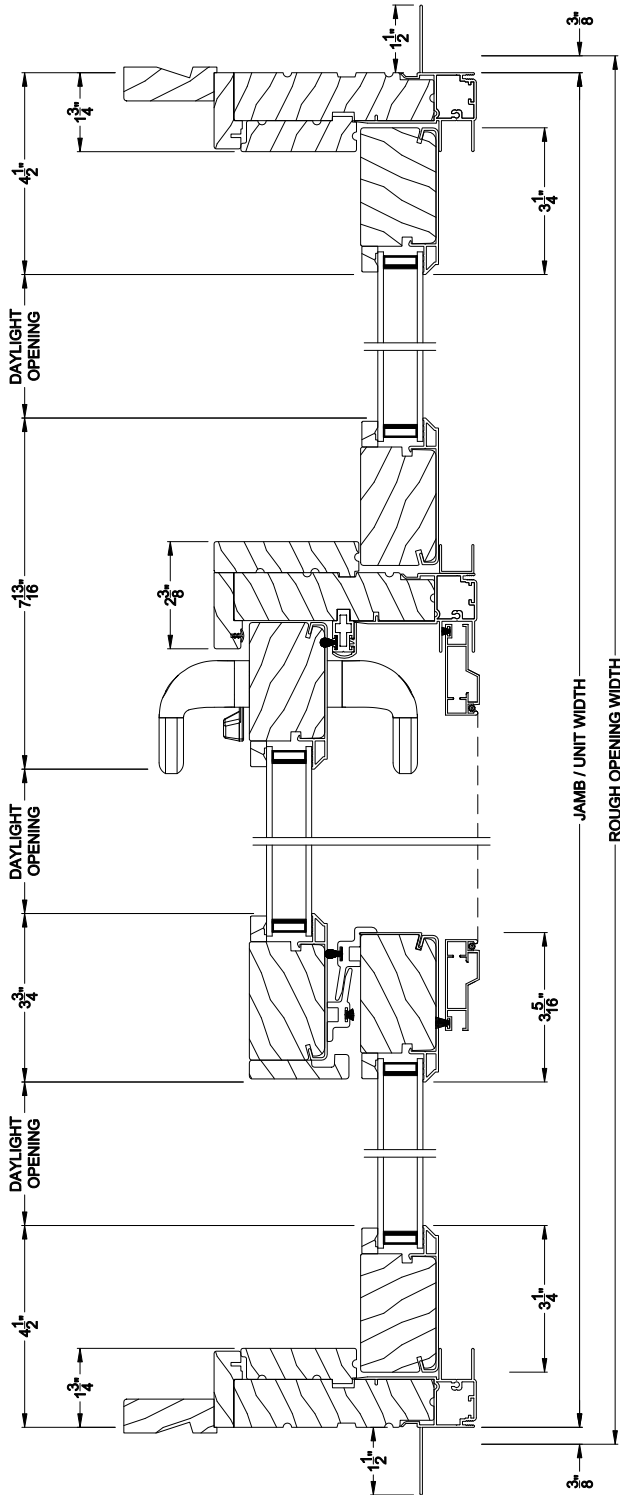

**CONTEMPORARY SLIDING PATIO DOOR (8717)**  
Horizontal Section - 3 Panel Door

**CONTEMPORARY SLIDING PATIO DOOR (8717)**  
Horizontal Section - 4 Panel Door

Note: All dimensions are approximate. Weather Shield reserves the right to change specifications without notice.

**CONTEMPORARY SLIDING PATIO DOOR (8717)**  
Horizontal Section - 3 Panel Door - 6-9/16" jamb

**CONTEMPORARY SLIDING PATIO DOOR (8717)**  
Horizontal Section - 4 Panel Door - 6-9/16" jamb

Note: All dimensions are approximate. Weather Shield reserves the right to change specifications without notice.

**CONTEMPORARY PICTURE SLIDING PATIO DOOR (8717)**  
Horizontal Section - 3 Panel Door

**CONTEMPORARY PICTURE SLIDING PATIO DOOR (8717)**  
Horizontal Section - 3 Panel Door - 6-9/16" Jamb

Note: All dimensions are approximate. Weather Shield reserves the right to change specifications without notice.