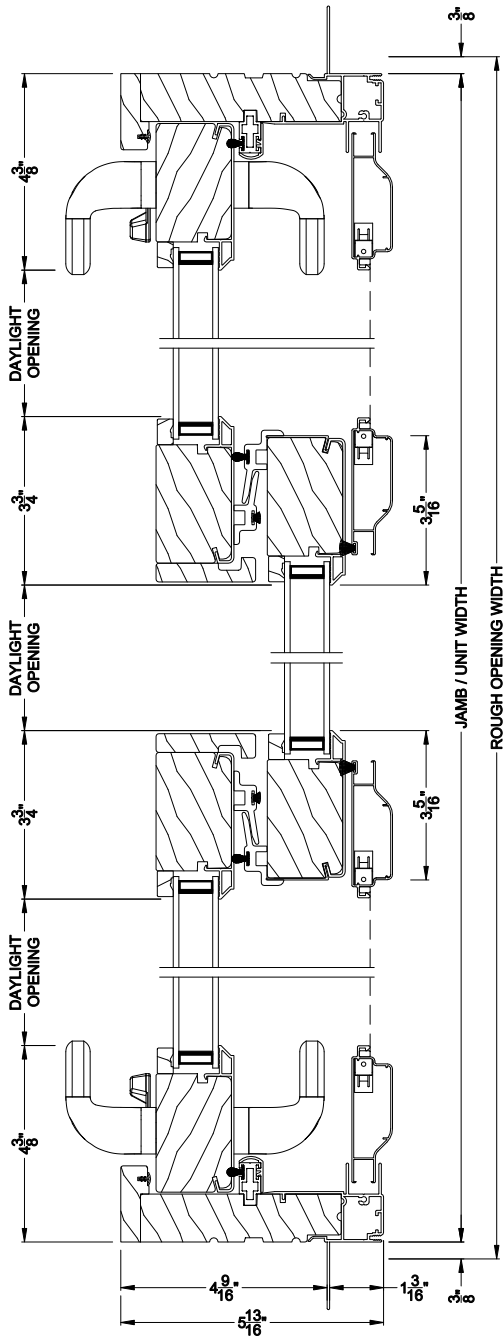

**CONTEMPORARY SLIDING PATIO DOOR (8717)**  
Horizontal Section - 3 Panel Door

**CONTEMPORARY SLIDING PATIO DOOR (8717)**  
Horizontal Section - 4 Panel Door

Note: All dimensions are approximate. Weather Shield reserves the right to change specifications without notice.

**CONTEMPORARY SLIDING PATIO DOOR (8717)**  
Horizontal Section - 3 Panel Door - 6-9/16" jamb

**CONTEMPORARY SLIDING PATIO DOOR (8717)**  
Horizontal Section - 4 Panel Door - 6-9/16" jamb

Note: All dimensions are approximate. Weather Shield reserves the right to change specifications without notice.

**CONTEMPORARY PICTURE SLIDING PATIO DOOR (8717)**  
Horizontal Section - 3 Panel Door

**CONTEMPORARY PICTURE SLIDING PATIO DOOR (8717)**  
Horizontal Section - 3 Panel Door - 6-9/16" Jamb

Note: All dimensions are approximate. Weather Shield reserves the right to change specifications without notice.