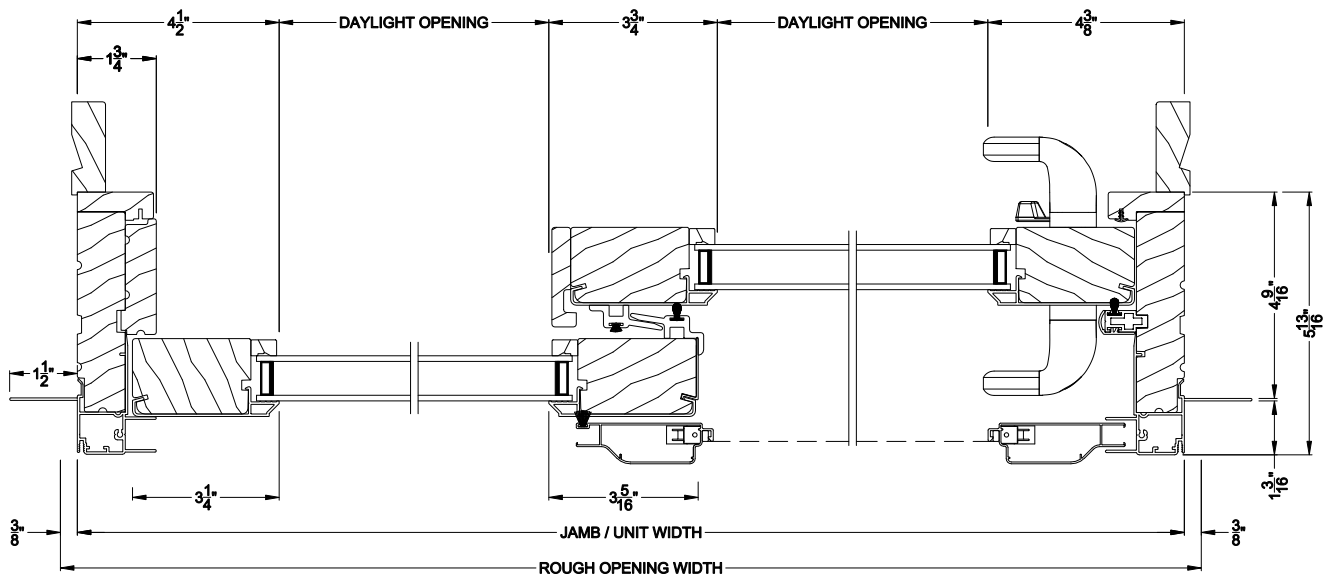

## CROSS SECTION DETAILS

**CONTEMPORARY SLIDING PATIO DOOR (8717)**  
Vertical Section - 6-9/16" jamb

**CONTEMPORARY SLIDING PATIO DOOR (8717)**  
Vertical Section - Fixed Sidelite with Low profile sill stop - 6-9/16" jamb