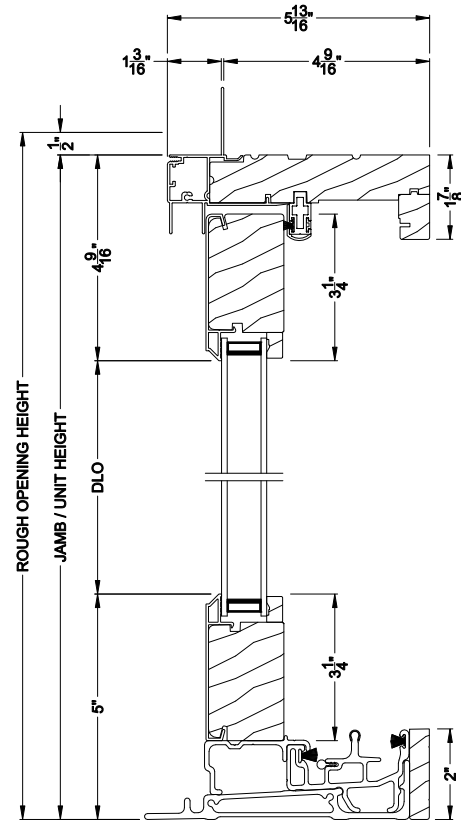

## CROSS SECTION DETAILS

**CONTEMPORARY SLIDING PATIO DOOR (8717)**  
Vertical Section

**CONTEMPORARY SLIDING PATIO DOOR (8717)**  
Vertical Section - Fixed Sidelite with Low profile sill stop

**CONTEMPORARY SLIDING PATIO DOOR (8717)**  
Horizontal Section - 2 Panel Equal or Picture Slider

Note: All dimensions are approximate. Weather Shield reserves the right to change specifications without notice.