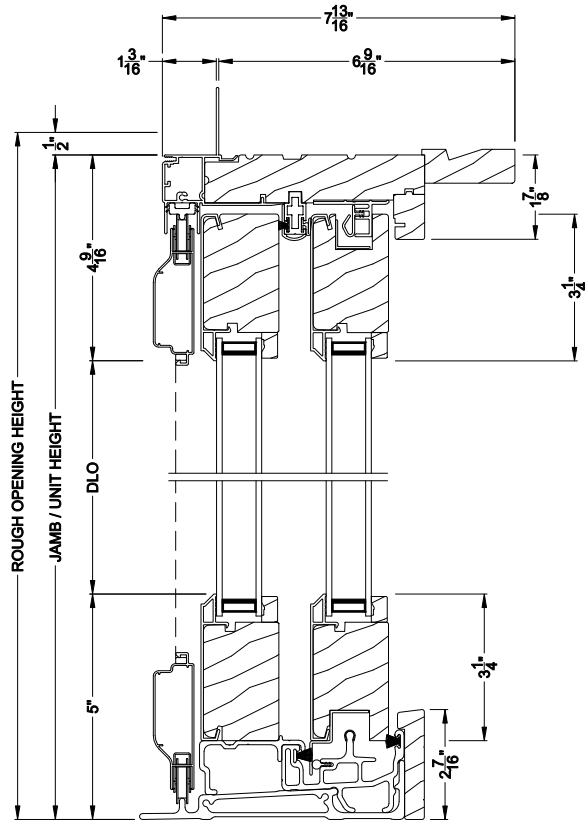

Weather Shield®

Contemporary Collection™

Sliding Patio Doors

CROSS SECTION DETAILS

CONTEMPORARY SLIDING PATIO DOOR (8717)
Vertical Section - 6-9/16" jamb