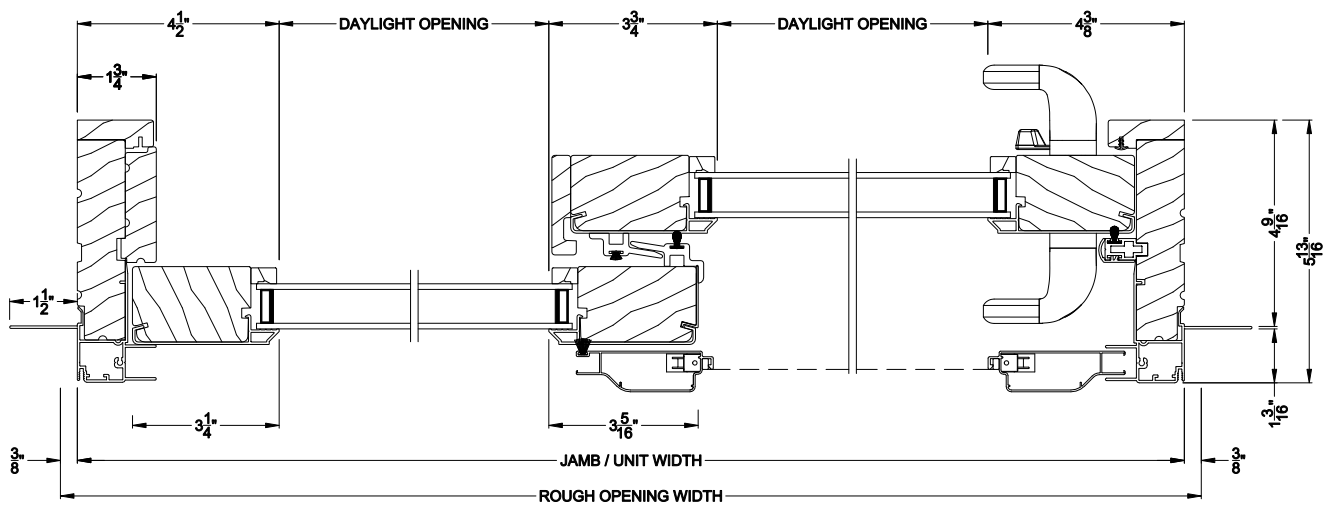

## CROSS SECTION DETAILS

**CONTEMPORARY SLIDING PATIO DOOR (8717)**  
Vertical Section

**CONTEMPORARY SLIDING PATIO DOOR (8717)**  
Vertical Section - Fixed Sidelite with Low profile sill stop

**CONTEMPORARY SLIDING PATIO DOOR (8717)**  
Horizontal Section - 2 Panel Equal or Picture Slider

Note: All dimensions are approximate. Weather Shield reserves the right to change specifications without notice.