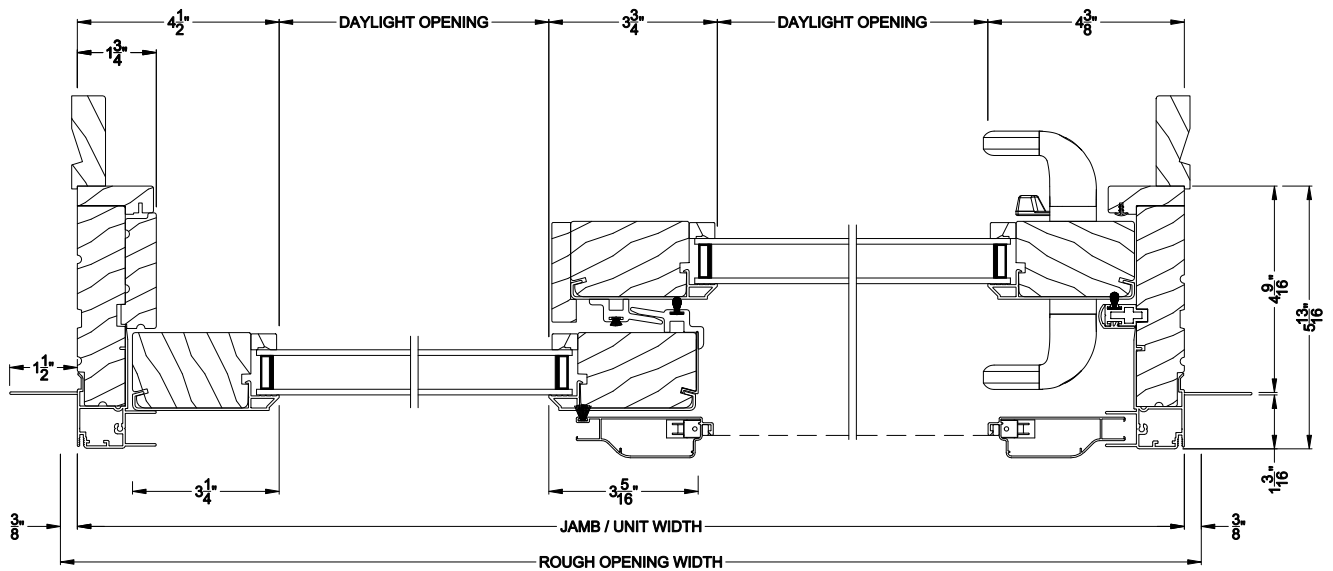

Weather Shield®

Contemporary Collection™

Sliding Patio Doors

CROSS SECTION DETAILS

CONTEMPORARY SLIDING PATIO DOOR (8717)
Vertical Section - 5-1/8" Bottom Rail

CONTEMPORARY SLIDING PATIO DOOR (8717)
Vertical Section - Fixed Sidelite with Low profile sill stop - 5-1/8" Bottom Rail

CONTEMPORARY SLIDING PATIO DOOR (8717)
Horizontal Section - 2 Panel Equal or Picture Slider

Note: All dimensions are approximate. Weather Shield reserves the right to change specifications without notice.

Weather Shield®

Contemporary Collection™

Sliding Patio Doors

CROSS SECTION DETAILS

CONTEMPORARY SLIDING PATIO DOOR (8717)
Vertical Section - 5-1/8" Bottom Rail - 6-9/16" jamb

CONTEMPORARY SLIDING PATIO DOOR (8717)
Vertical Section - Fixed Sidelite with Low profile sill stop - 6-9/16" jamb

CONTEMPORARY SLIDING PATIO DOOR (8717)
Horizontal Section - 2 Panel Equal or Picture Slider - 6-9/16" jamb

Note: All dimensions are approximate. Weather Shield reserves the right to change specifications without notice.