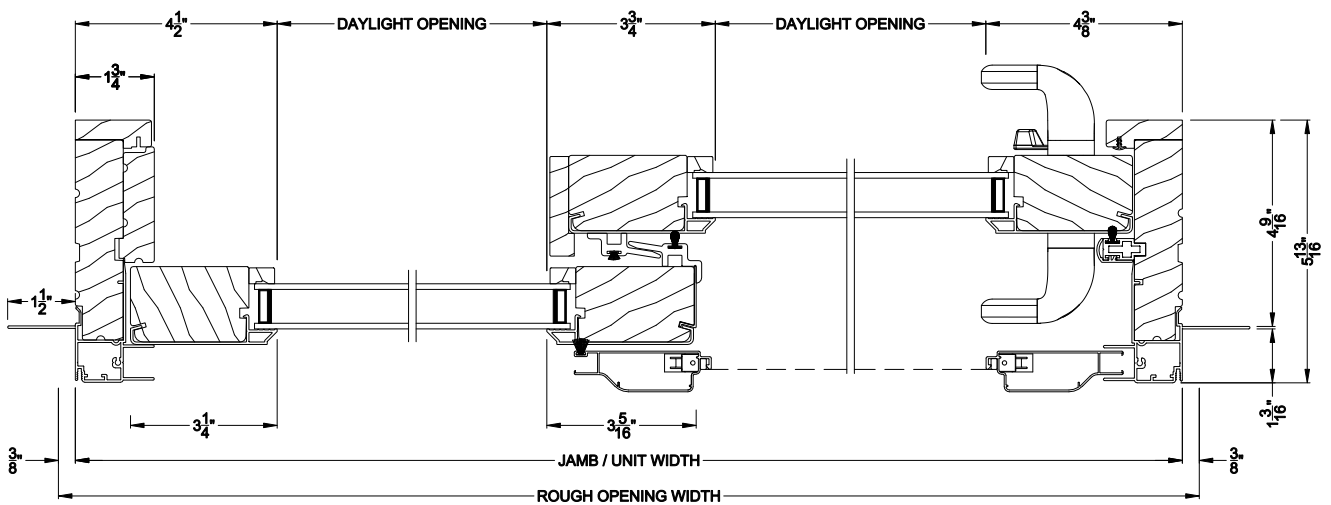

Weather Shield®

Contemporary Collection™

Sliding Patio Doors

CROSS SECTION DETAILS

CONTEMPORARY SLIDING PATIO DOOR (8717)
Vertical Section - 5-1/8" Bottom Rail

CONTEMPORARY SLIDING PATIO DOOR (8717)
Vertical Section - Fixed Sidelite with Low profile sill stop - 5-1/8" Bottom Rail

CONTEMPORARY SLIDING PATIO DOOR (8717)
Horizontal Section - 2 Panel Equal or Picture Slider

Note: All dimensions are approximate. Weather Shield reserves the right to change specifications without notice.

Weather Shield®

Contemporary Collection™

Sliding Patio Doors

CROSS SECTION DETAILS

CONTEMPORARY SLIDING PATIO DOOR (8717)
Vertical Section - 5-1/8" Bottom Rail - 6-9/16" jamb

CONTEMPORARY SLIDING PATIO DOOR (8717)
Vertical Section - Fixed Sidelite with Low profile sill stop - 6-9/16" jamb

CONTEMPORARY SLIDING PATIO DOOR (8717)
Horizontal Section - 2 Panel Equal or Picture Slider - 6-9/16" jamb

Note: All dimensions are approximate. Weather Shield reserves the right to change specifications without notice.