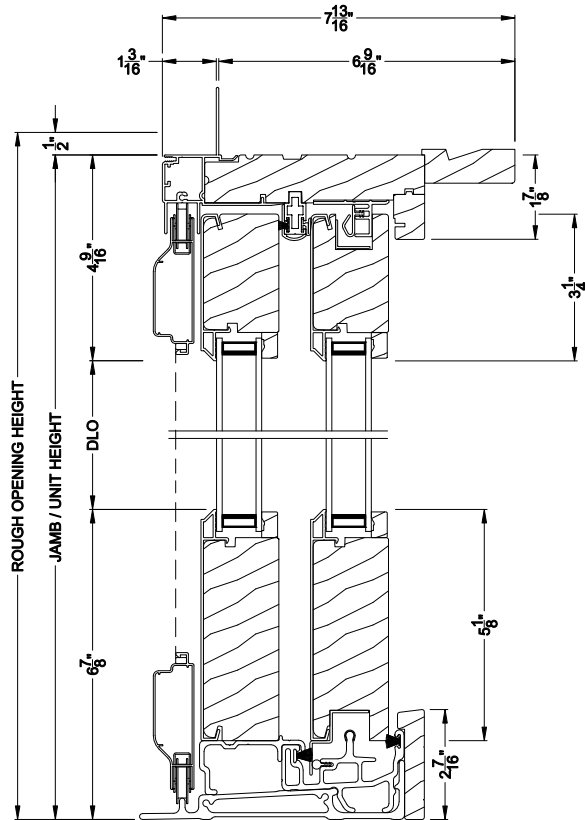

Weather Shield®

Contemporary Collection™

Sliding Patio Doors

CROSS SECTION DETAILS

CONTEMPORARY SLIDING PATIO DOOR (8717)
Vertical Section - 5-1/8" Bottom Rail

CONTEMPORARY SLIDING PATIO DOOR (8717)
Vertical Section - Fixed Sidelite with Low profile sill stop - 5-1/8" Bottom Rail

CONTEMPORARY SLIDING PATIO DOOR (8717)
Horizontal Section - 2 Panel Equal or Picture Slider

Note: All dimensions are approximate. Weather Shield reserves the right to change specifications without notice.

Weather Shield®

Contemporary Collection™

Sliding Patio Doors

CROSS SECTION DETAILS

CONTEMPORARY SLIDING PATIO DOOR (8717)
Vertical Section - 5-1/8" Bottom Rail - 6-9/16" jamb

CONTEMPORARY SLIDING PATIO DOOR (8717)
Vertical Section - Fixed Sidelite with Low profile sill stop - 6-9/16" jamb

CONTEMPORARY SLIDING PATIO DOOR (8717)
Horizontal Section - 2 Panel Equal or Picture Slider - 6-9/16" jamb

Note: All dimensions are approximate. Weather Shield reserves the right to change specifications without notice.