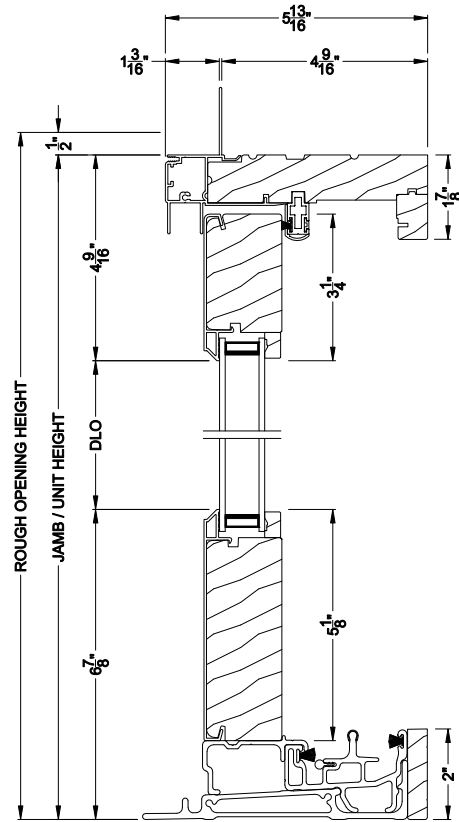

Weather Shield®

Contemporary Collection™

Sliding Patio Doors

CROSS SECTION DETAILS

CONTEMPORARY SLIDING PATIO DOOR (8717)
Vertical Section - 5-1/8" Bottom Rail

CONTEMPORARY SLIDING PATIO DOOR (8717)
Vertical Section - Fixed Sidelite with Low profile sill stop - 5-1/8" Bottom Rail

CONTEMPORARY SLIDING PATIO DOOR (8717)
Horizontal Section - 2 Panel Equal or Picture Slider

Note: All dimensions are approximate. Weather Shield reserves the right to change specifications without notice.

Weather Shield®

Contemporary Collection™

Sliding Patio Doors

CROSS SECTION DETAILS

CONTEMPORARY SLIDING PATIO DOOR (8717)
Vertical Section - 5-1/8" Bottom Rail - 6-9/16" jamb

CONTEMPORARY SLIDING PATIO DOOR (8717)
Vertical Section - Fixed Sidelite with Low profile sill stop - 6-9/16" jamb

CONTEMPORARY SLIDING PATIO DOOR (8717)
Horizontal Section - 2 Panel Equal or Picture Slider - 6-9/16" jamb

Note: All dimensions are approximate. Weather Shield reserves the right to change specifications without notice.