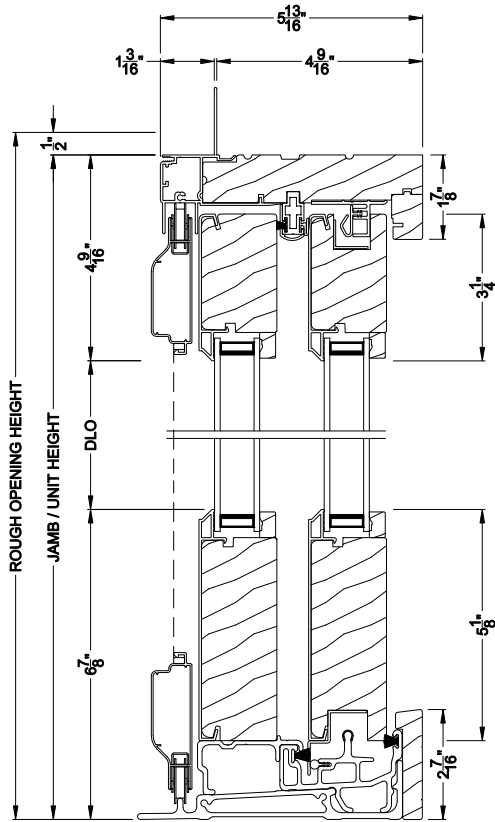

Weather Shield®

Contemporary Collection™

Sliding Patio Doors

CROSS SECTION DETAILS

CONTEMPORARY SLIDING PATIO DOOR (8717)
Vertical Section - 5-1/8" Bottom Rail

CONTEMPORARY SLIDING PATIO DOOR (8717)
Vertical Section - Fixed Sidelite with Low profile sill stop - 5-1/8" Bottom Rail

CONTEMPORARY SLIDING PATIO DOOR (8717)
Horizontal Section - 2 Panel Equal or Picture Slider

Note: All dimensions are approximate. Weather Shield reserves the right to change specifications without notice.

Weather Shield®

Contemporary Collection™

Sliding Patio Doors

CROSS SECTION DETAILS

CONTEMPORARY SLIDING PATIO DOOR (8717)
Vertical Section - 5-1/8" Bottom Rail - 6-9/16" jamb

CONTEMPORARY SLIDING PATIO DOOR (8717)
Vertical Section - Fixed Sidelite with Low profile sill stop - 6-9/16" jamb

CONTEMPORARY SLIDING PATIO DOOR (8717)
Horizontal Section - 2 Panel Equal or Picture Slider - 6-9/16" jamb

Note: All dimensions are approximate. Weather Shield reserves the right to change specifications without notice.