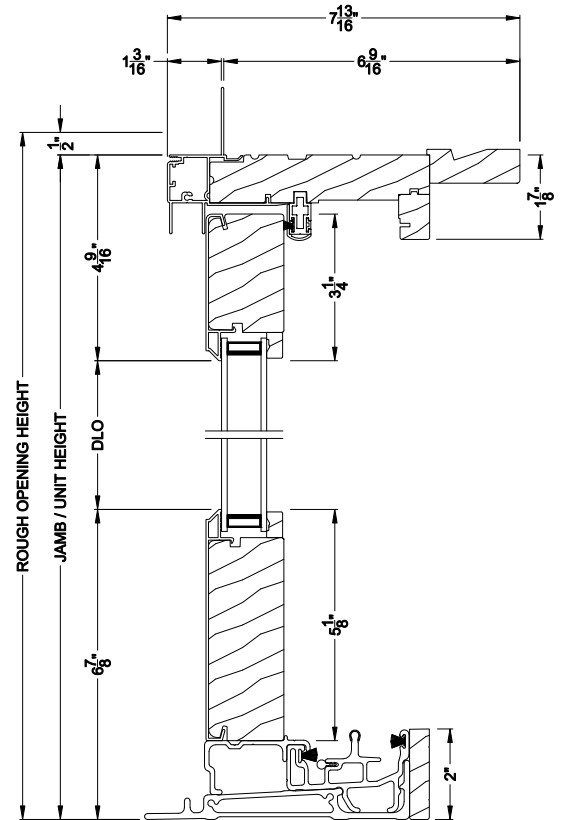

Weather Shield®

Contemporary Collection™

Sliding Patio Doors

CROSS SECTION DETAILS

CONTEMPORARY SLIDING PATIO DOOR (8717)
Vertical Section - 5-1/8" Bottom Rail

CONTEMPORARY SLIDING PATIO DOOR (8717)
Vertical Section - Fixed Sidelite with Low profile sill stop - 5-1/8" Bottom Rail

CONTEMPORARY SLIDING PATIO DOOR (8717)
Horizontal Section - 2 Panel Equal or Picture Slider

Note: All dimensions are approximate. Weather Shield reserves the right to change specifications without notice.

Weather Shield®

Contemporary Collection™

Sliding Patio Doors

CROSS SECTION DETAILS

CONTEMPORARY SLIDING PATIO DOOR (8717)
Vertical Section - 5-1/8" Bottom Rail - 6-9/16" jamb

CONTEMPORARY SLIDING PATIO DOOR (8717)
Vertical Section - Fixed Sidelite with Low profile sill stop - 6-9/16" jamb

CONTEMPORARY SLIDING PATIO DOOR (8717)
Horizontal Section - 2 Panel Equal or Picture Slider - 6-9/16" jamb

Note: All dimensions are approximate. Weather Shield reserves the right to change specifications without notice.