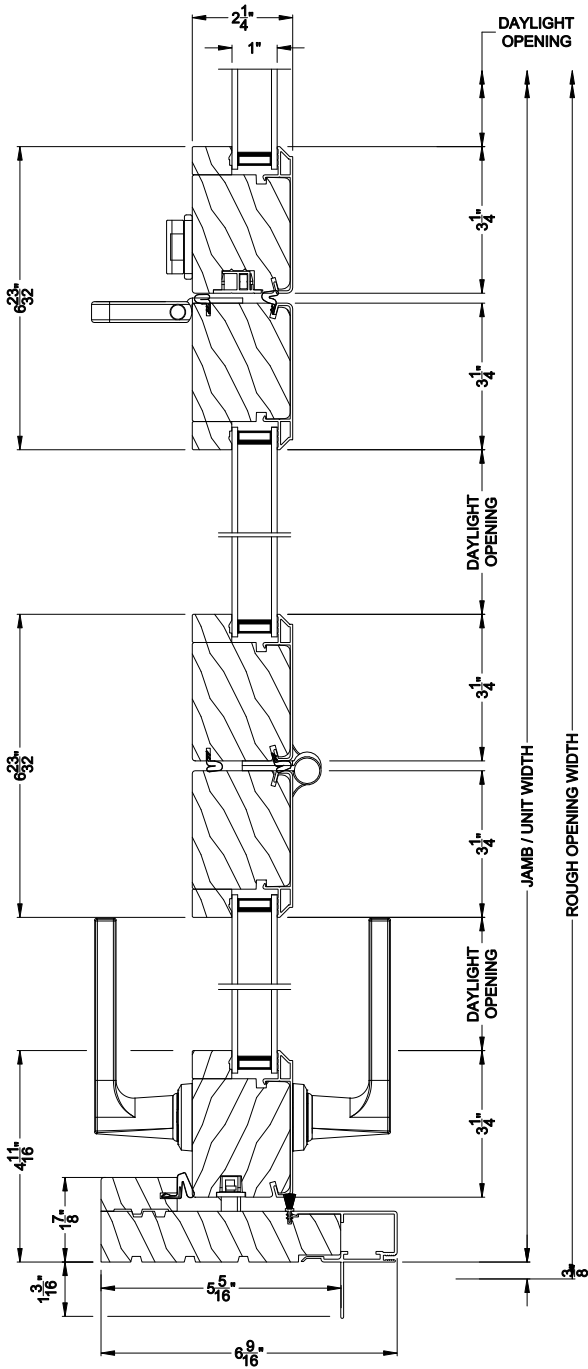

Weather Shield®

Contemporary Collection™

Bi-Fold Windows

CROSS SECTION DETAILS

CONTEMPORARY BI-FOLD WINDOW (8623)
Vertical Section - Standard Sill - 3-1/4" Bottom Rail

CONTEMPORARY BI-FOLD WINDOW (8623)
Vertical Section - ADA Sill - 5-1/8" Bottom Rail

CONTEMPORARY BI-FOLD WINDOW (8623)
Vertical Section - U-channel Sill - 3-1/4" Bottom Rail

Note: All dimensions are approximate. Weather Shield reserves the right to change specifications without notice.

Weather Shield®

Contemporary Collection™

Bi-Fold Windows

CROSS SECTION DETAILS

CONTEMPORARY BI-FOLD WINDOW (8623)
Horizontal Section

Note: All dimensions are approximate. Weather Shield reserves the right to change specifications without notice.