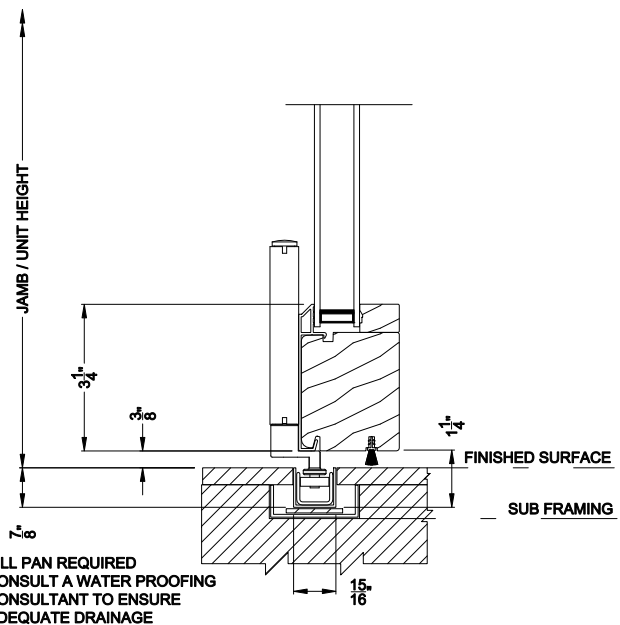

Weather Shield®

Contemporary Collection™

Bi-Fold Windows

CROSS SECTION DETAILS

CONTEMPORARY BI-FOLD WINDOW (8623)
Vertical Section - Standard Sill - 3-1/4" Bottom Rail

CONTEMPORARY BI-FOLD WINDOW (8623)
Vertical Section - ADA Sill - 5-1/8" Bottom Rail

CONTEMPORARY BI-FOLD WINDOW (8623)
Vertical Section - U-channel Sill - 3-1/4" Bottom Rail

Note: All dimensions are approximate. Weather Shield reserves the right to change specifications without notice.

Weather Shield®

Contemporary Collection™

Bi-Fold Windows

CROSS SECTION DETAILS

CONTEMPORARY BI-FOLD WINDOW (8623)
Horizontal Section

Note: All dimensions are approximate. Weather Shield reserves the right to change specifications without notice.