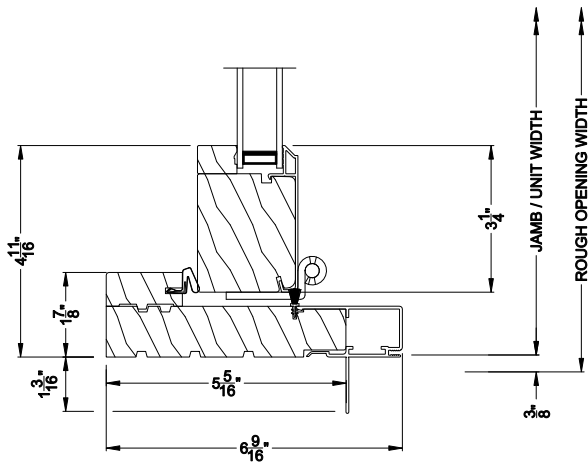

Weather Shield®

Contemporary Collection™

Bi-Fold Windows

CROSS SECTION DETAILS

CONTEMPORARY BI-FOLD WINDOW (8623)
Horizontal Section

Note: All dimensions are approximate. Weather Shield reserves the right to change specifications without notice.