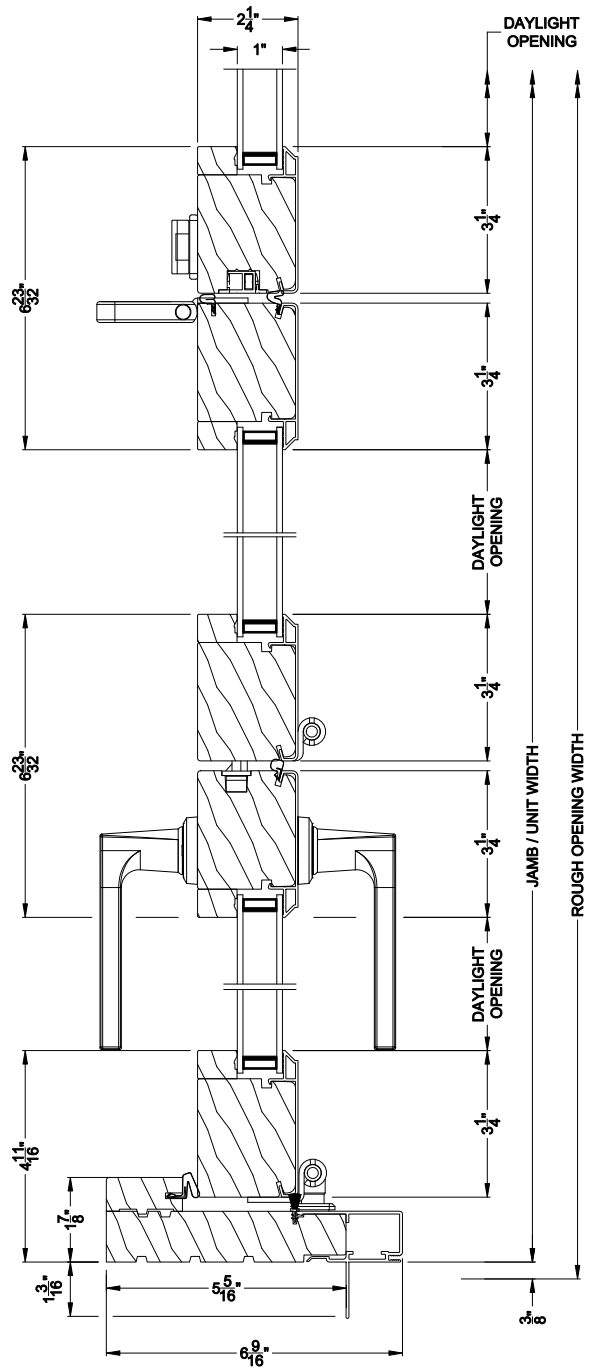

Weather Shield®

Contemporary Collection™

Bi-Fold Windows

CROSS SECTION DETAILS

CONTEMPORARY BI-FOLD WINDOW (8623)
Vertical Section - Standard Sill - 3-1/4" Bottom Rail

CONTEMPORARY BI-FOLD WINDOW (8623)
Vertical Section - ADA Sill - 5-1/8" Bottom Rail

CONTEMPORARY BI-FOLD WINDOW (8623)
Vertical Section - U-channel Sill - 3-1/4" Bottom Rail

Note: All dimensions are approximate. Weather Shield reserves the right to change specifications without notice.

Weather Shield®

Contemporary Collection™

Bi-Fold Windows

CROSS SECTION DETAILS

CONTEMPORARY BI-FOLD WINDOW (8623)
Horizontal Section

Note: All dimensions are approximate. Weather Shield reserves the right to change specifications without notice.