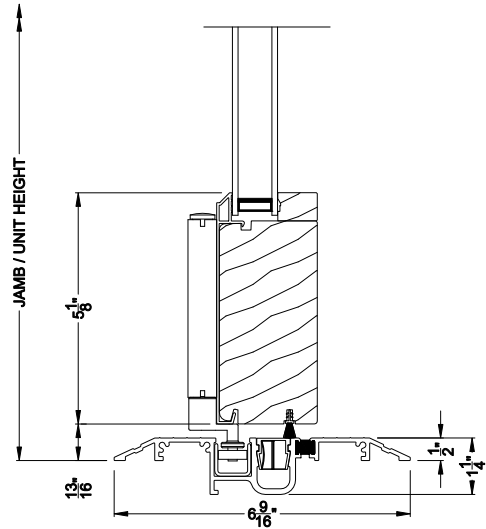

Weather Shield®

Contemporary Collection™

Bi-Fold Windows

CROSS SECTION DETAILS

CONTEMPORARY BI-FOLD WINDOW (8623)
Vertical Section - Standard Sill - 3-1/4" Bottom Rail

CONTEMPORARY BI-FOLD WINDOW (8623)
Vertical Section - ADA Sill - 5-1/8" Bottom Rail

CONTEMPORARY BI-FOLD WINDOW (8623)
Vertical Section - U-channel Sill - 3-1/4" Bottom Rail

Note: All dimensions are approximate. Weather Shield reserves the right to change specifications without notice.

Weather Shield®

Contemporary Collection™

Bi-Fold Windows

CROSS SECTION DETAILS

CONTEMPORARY BI-FOLD WINDOW (8623)
Horizontal Section

Note: All dimensions are approximate. Weather Shield reserves the right to change specifications without notice.