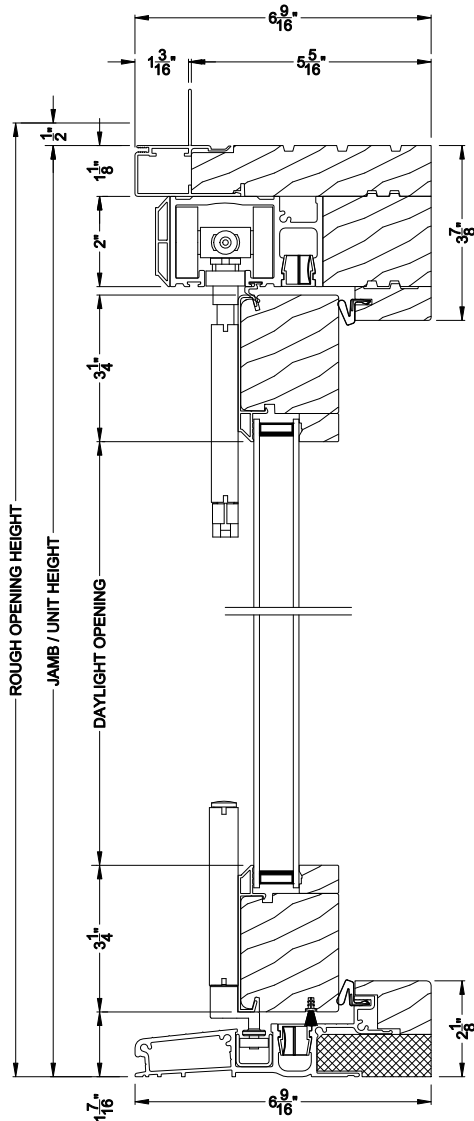

Weather Shield®

Contemporary Collection™

Bi-Fold Windows

CROSS SECTION DETAILS

CONTEMPORARY BI-FOLD WINDOW (8623)
Vertical Section - Standard Sill - 3-1/4" Bottom Rail

CONTEMPORARY BI-FOLD WINDOW (8623)
Vertical Section - ADA Sill - 5-1/8" Bottom Rail

CONTEMPORARY BI-FOLD WINDOW (8623)
Vertical Section - U-channel Sill - 3-1/4" Bottom Rail

Note: All dimensions are approximate. Weather Shield reserves the right to change specifications without notice.

Weather Shield®

Contemporary Collection™

Bi-Fold Windows

CROSS SECTION DETAILS

CONTEMPORARY BI-FOLD WINDOW (8623)
Horizontal Section

Note: All dimensions are approximate. Weather Shield reserves the right to change specifications without notice.