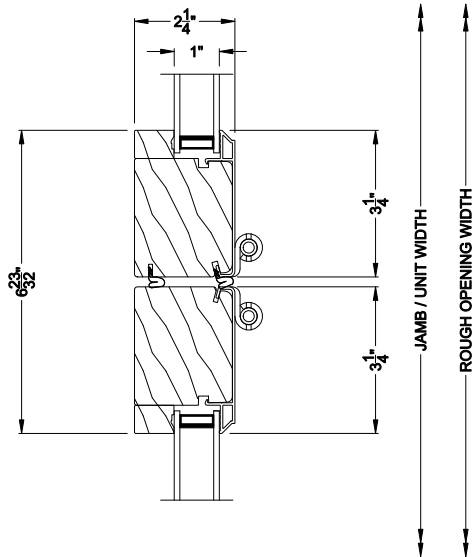

Weather Shield®

Contemporary Collection™

Bi-Fold Windows

CROSS SECTION DETAILS

CONTEMPORARY BI-FOLD WINDOW (8623)
Vertical Section - Standard Sill - 3-1/4" Bottom Rail

CONTEMPORARY BI-FOLD WINDOW (8623)
Vertical Section - ADA Sill - 5-1/8" Bottom Rail

CONTEMPORARY BI-FOLD WINDOW (8623)
Vertical Section - U-channel Sill - 3-1/4" Bottom Rail

Note: All dimensions are approximate. Weather Shield reserves the right to change specifications without notice.

Weather Shield®

Contemporary Collection™

Bi-Fold Windows

CROSS SECTION DETAILS

CONTEMPORARY BI-FOLD WINDOW (8623)
Horizontal Section

Note: All dimensions are approximate. Weather Shield reserves the right to change specifications without notice.