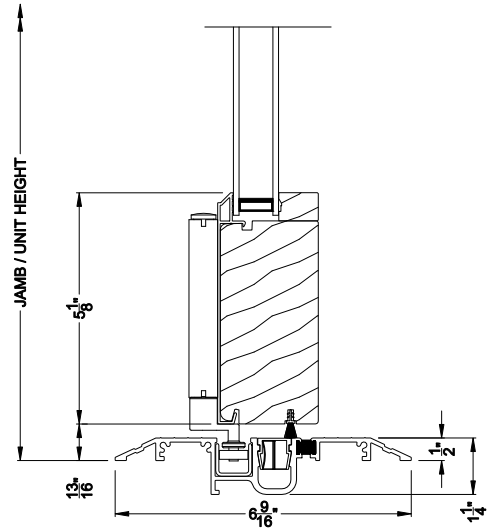

Weather Shield®

Contemporary Collection™

Outswing Bi-Fold Doors

CROSS SECTION DETAILS

CONTEMPORARY BI-FOLD DOOR (8623)
Vertical Section - Standard Sill - 3-1/4" Bottom Rail

CONTEMPORARY BI-FOLD DOOR (8623)
Vertical Section - ADA Sill - 5-1/8" Bottom Rail

CONTEMPORARY BI-FOLD DOOR (8623)
Vertical Section - U-channel Sill - 3-1/4" Bottom Rail

Note: All dimensions are approximate. Weather Shield reserves the right to change specifications without notice.

Weather Shield®

Contemporary Collection™

Outswing Bi-Fold Doors

CROSS SECTION DETAILS

CONTEMPORARY BI-FOLD DOOR (8623)
Horizontal Section

Note: All dimensions are approximate. Weather Shield reserves the right to change specifications without notice.

Weather Shield®

Contemporary Collection™

Outswing Bi-Fold Doors

CROSS SECTION DETAILS

CONTEMPORARY BI-FOLD DOOR (8623)
Horizontal Section

Note: All dimensions are approximate. Weather Shield reserves the right to change specifications without notice.