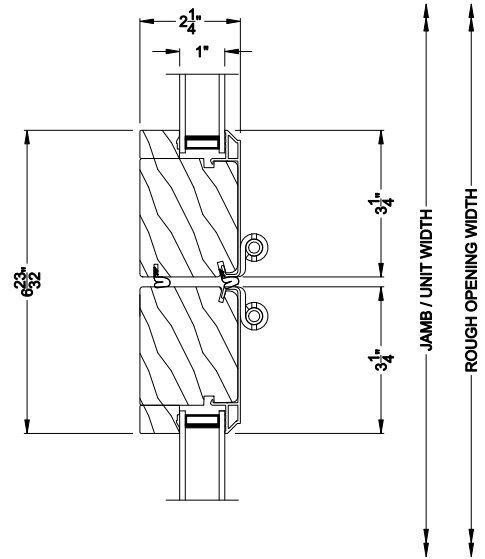

Weather Shield®

Contemporary Collection™

Outswing Bi-Fold Doors

CROSS SECTION DETAILS

CONTEMPORARY BI-FOLD DOOR (8623)
Vertical Section - Standard Sill - 3-1/4" Bottom Rail

CONTEMPORARY BI-FOLD DOOR (8623)
Vertical Section - ADA Sill - 5-1/8" Bottom Rail

CONTEMPORARY BI-FOLD DOOR (8623)
Vertical Section - U-channel Sill - 3-1/4" Bottom Rail

Note: All dimensions are approximate. Weather Shield reserves the right to change specifications without notice.

Weather Shield®

Contemporary Collection™

Outswing Bi-Fold Doors

CROSS SECTION DETAILS

CONTEMPORARY BI-FOLD DOOR (8623)
Horizontal Section

Note: All dimensions are approximate. Weather Shield reserves the right to change specifications without notice.

Weather Shield®

Contemporary Collection™

Outswing Bi-Fold Doors

CROSS SECTION DETAILS

CONTEMPORARY BI-FOLD DOOR (8623)
Horizontal Section

Note: All dimensions are approximate. Weather Shield reserves the right to change specifications without notice.