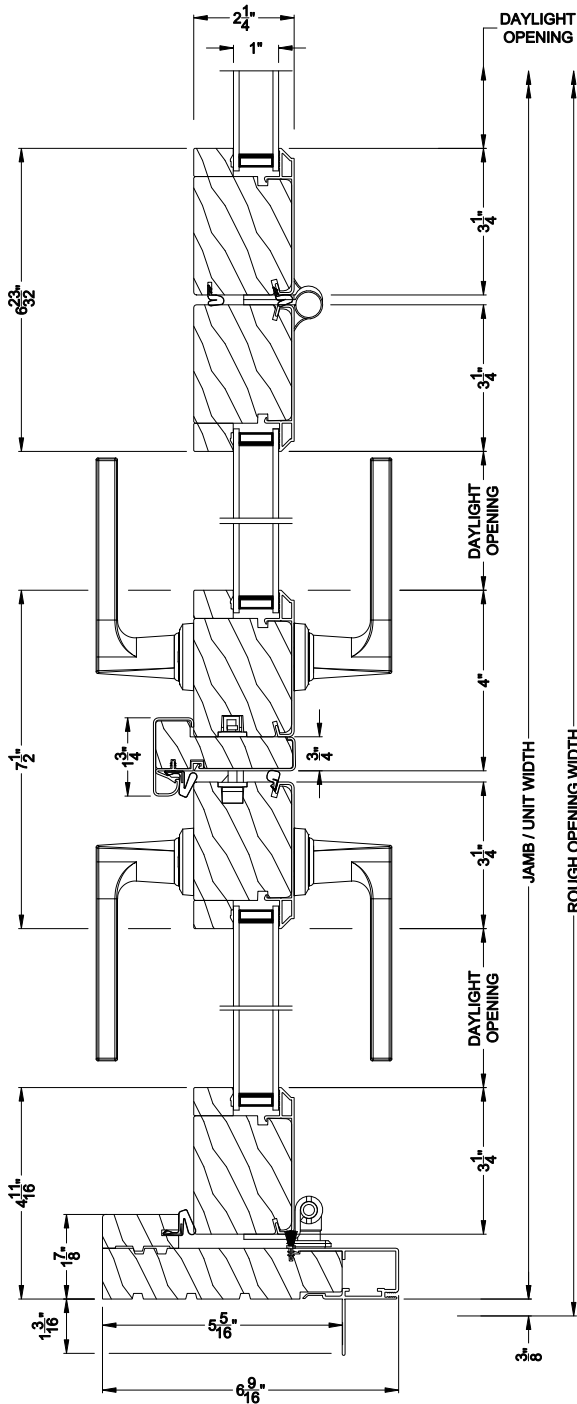

Weather Shield®

Contemporary Collection™

Outswing Bi-Fold Doors

CROSS SECTION DETAILS

CONTEMPORARY BI-FOLD DOOR (8623)
Vertical Section - Standard Sill - 3-1/4" Bottom Rail

CONTEMPORARY BI-FOLD DOOR (8623)
Vertical Section - ADA Sill - 5-1/8" Bottom Rail

CONTEMPORARY BI-FOLD DOOR (8623)
Vertical Section - U-channel Sill - 3-1/4" Bottom Rail

Note: All dimensions are approximate. Weather Shield reserves the right to change specifications without notice.

Weather Shield®

Contemporary Collection™

Outswing Bi-Fold Doors

CROSS SECTION DETAILS

CONTEMPORARY BI-FOLD DOOR (8623)
Horizontal Section

Note: All dimensions are approximate. Weather Shield reserves the right to change specifications without notice.

Weather Shield®

Contemporary Collection™

Outswing Bi-Fold Doors

CROSS SECTION DETAILS

CONTEMPORARY BI-FOLD DOOR (8623)
Horizontal Section

Note: All dimensions are approximate. Weather Shield reserves the right to change specifications without notice.