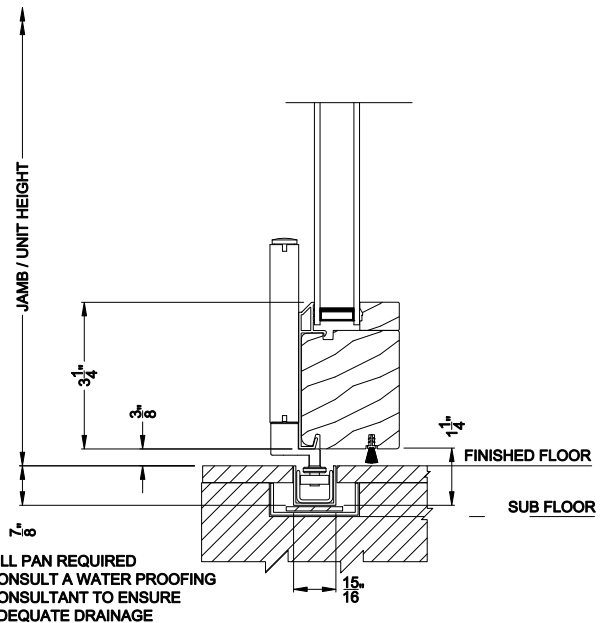

Weather Shield®

Contemporary Collection™

Outswing Bi-Fold Doors

CROSS SECTION DETAILS

CONTEMPORARY BI-FOLD DOOR (8623)
Vertical Section - Standard Sill - 3-1/4" Bottom Rail

CONTEMPORARY BI-FOLD DOOR (8623)
Vertical Section - ADA Sill - 5-1/8" Bottom Rail

CONTEMPORARY BI-FOLD DOOR (8623)
Vertical Section - U-channel Sill - 3-1/4" Bottom Rail

Note: All dimensions are approximate. Weather Shield reserves the right to change specifications without notice.

Weather Shield®

Contemporary Collection™

Outswing Bi-Fold Doors

CROSS SECTION DETAILS

CONTEMPORARY BI-FOLD DOOR (8623)
Horizontal Section

Note: All dimensions are approximate. Weather Shield reserves the right to change specifications without notice.

Weather Shield®

Contemporary Collection™

Outswing Bi-Fold Doors

CROSS SECTION DETAILS

CONTEMPORARY BI-FOLD DOOR (8623)
Horizontal Section

Note: All dimensions are approximate. Weather Shield reserves the right to change specifications without notice.