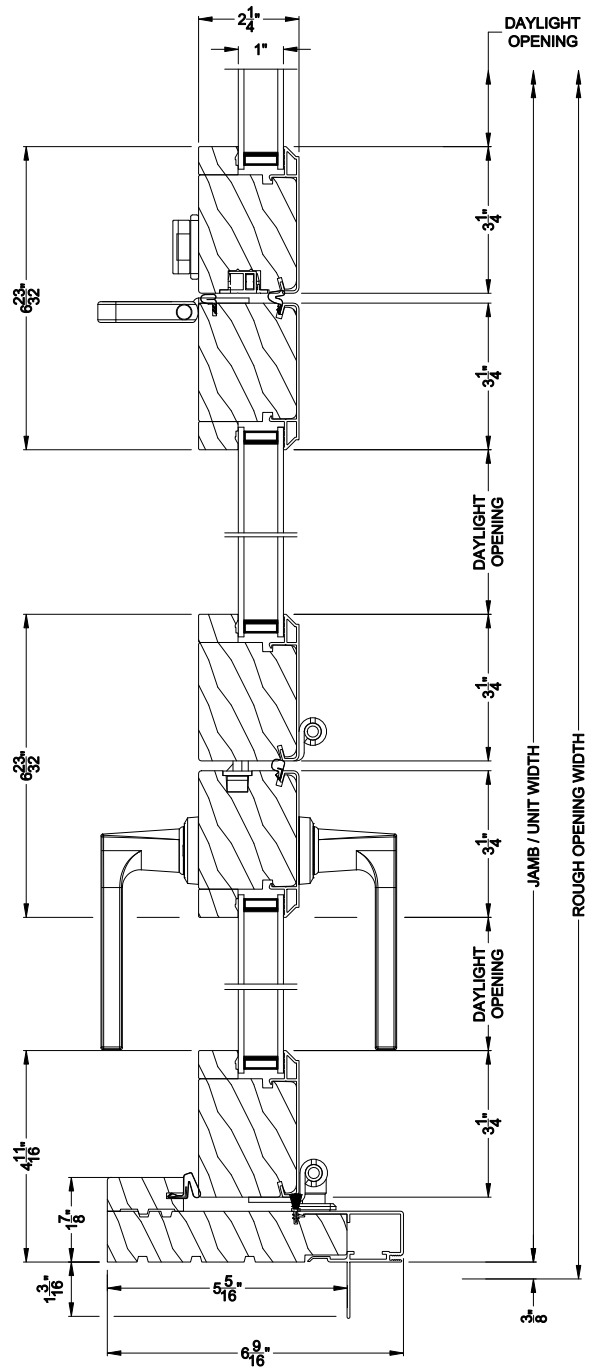

Weather Shield®

Contemporary Collection™

Outswing Bi-Fold Doors

CROSS SECTION DETAILS

CONTEMPORARY BI-FOLD DOOR (8623)
Vertical Section - Standard Sill - 3-1/4" Bottom Rail

CONTEMPORARY BI-FOLD DOOR (8623)
Vertical Section - ADA Sill - 5-1/8" Bottom Rail

CONTEMPORARY BI-FOLD DOOR (8623)
Vertical Section - U-channel Sill - 3-1/4" Bottom Rail

Note: All dimensions are approximate. Weather Shield reserves the right to change specifications without notice.

Weather Shield®

Contemporary Collection™

Outswing Bi-Fold Doors

CROSS SECTION DETAILS

CONTEMPORARY BI-FOLD DOOR (8623)
Horizontal Section

Note: All dimensions are approximate. Weather Shield reserves the right to change specifications without notice.

Weather Shield®

Contemporary Collection™

Outswing Bi-Fold Doors

CROSS SECTION DETAILS

CONTEMPORARY BI-FOLD DOOR (8623)
Horizontal Section

Note: All dimensions are approximate. Weather Shield reserves the right to change specifications without notice.