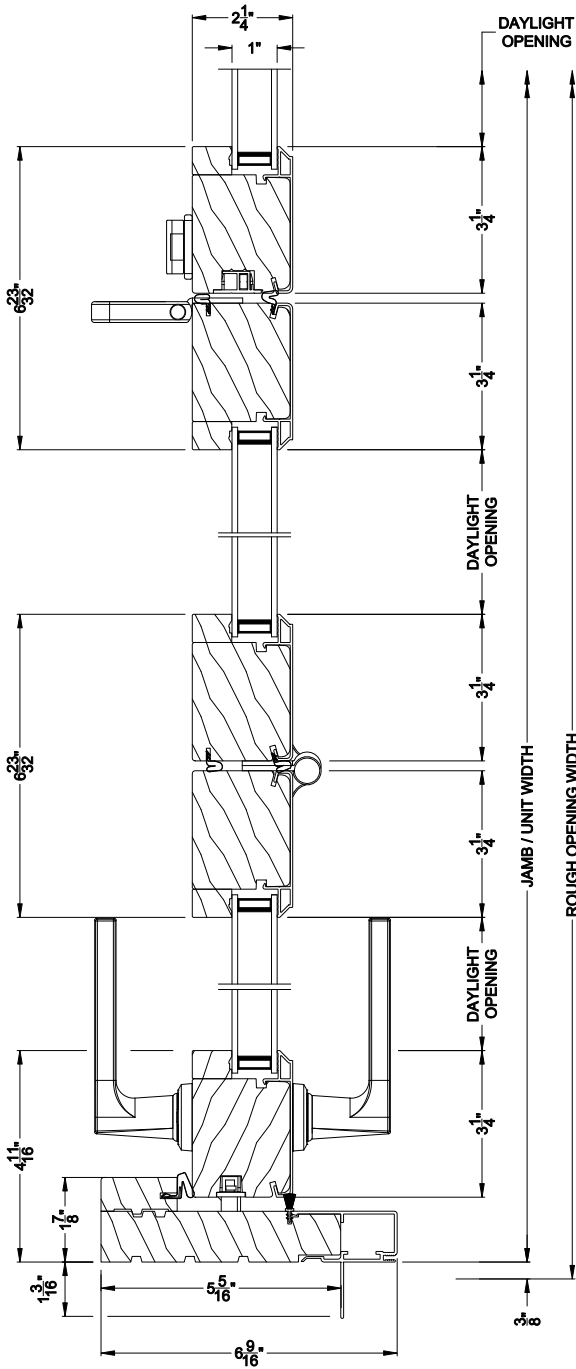

Weather Shield®

Contemporary Collection™

Outswing Bi-Fold Doors

CROSS SECTION DETAILS

CONTEMPORARY BI-FOLD DOOR (8623)
Vertical Section - Standard Sill - 3-1/4" Bottom Rail

CONTEMPORARY BI-FOLD DOOR (8623)
Vertical Section - ADA Sill - 5-1/8" Bottom Rail

CONTEMPORARY BI-FOLD DOOR (8623)
Vertical Section - U-channel Sill - 3-1/4" Bottom Rail

Note: All dimensions are approximate. Weather Shield reserves the right to change specifications without notice.

Weather Shield®

Contemporary Collection™

Outswing Bi-Fold Doors

CROSS SECTION DETAILS

CONTEMPORARY BI-FOLD DOOR (8623)
Horizontal Section

Note: All dimensions are approximate. Weather Shield reserves the right to change specifications without notice.

Weather Shield®

Contemporary Collection™

Outswing Bi-Fold Doors

CROSS SECTION DETAILS

CONTEMPORARY BI-FOLD DOOR (8623)
Horizontal Section

Note: All dimensions are approximate. Weather Shield reserves the right to change specifications without notice.