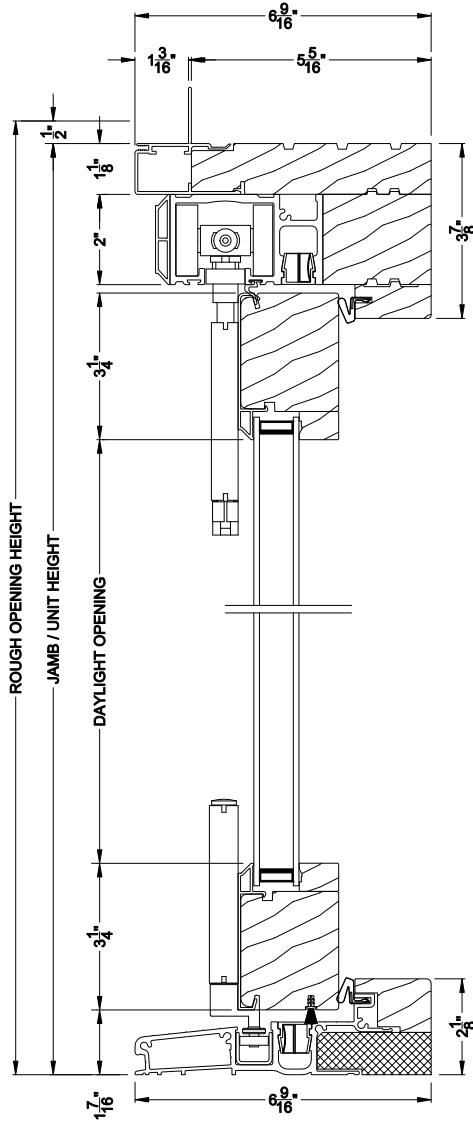

Weather Shield®

Contemporary Collection™

Outswing Bi-Fold Doors

CROSS SECTION DETAILS

CONTEMPORARY BI-FOLD DOOR (8623)
Vertical Section - Standard Sill - 3-1/4" Bottom Rail

CONTEMPORARY BI-FOLD DOOR (8623)
Vertical Section - ADA Sill - 5-1/8" Bottom Rail

CONTEMPORARY BI-FOLD DOOR (8623)
Vertical Section - U-channel Sill - 3-1/4" Bottom Rail

Note: All dimensions are approximate. Weather Shield reserves the right to change specifications without notice.

Weather Shield®

Contemporary Collection™

Outswing Bi-Fold Doors

CROSS SECTION DETAILS

CONTEMPORARY BI-FOLD DOOR (8623)
Horizontal Section

Note: All dimensions are approximate. Weather Shield reserves the right to change specifications without notice.

Weather Shield®

Contemporary Collection™

Outswing Bi-Fold Doors

CROSS SECTION DETAILS

CONTEMPORARY BI-FOLD DOOR (8623)
Horizontal Section

Note: All dimensions are approximate. Weather Shield reserves the right to change specifications without notice.