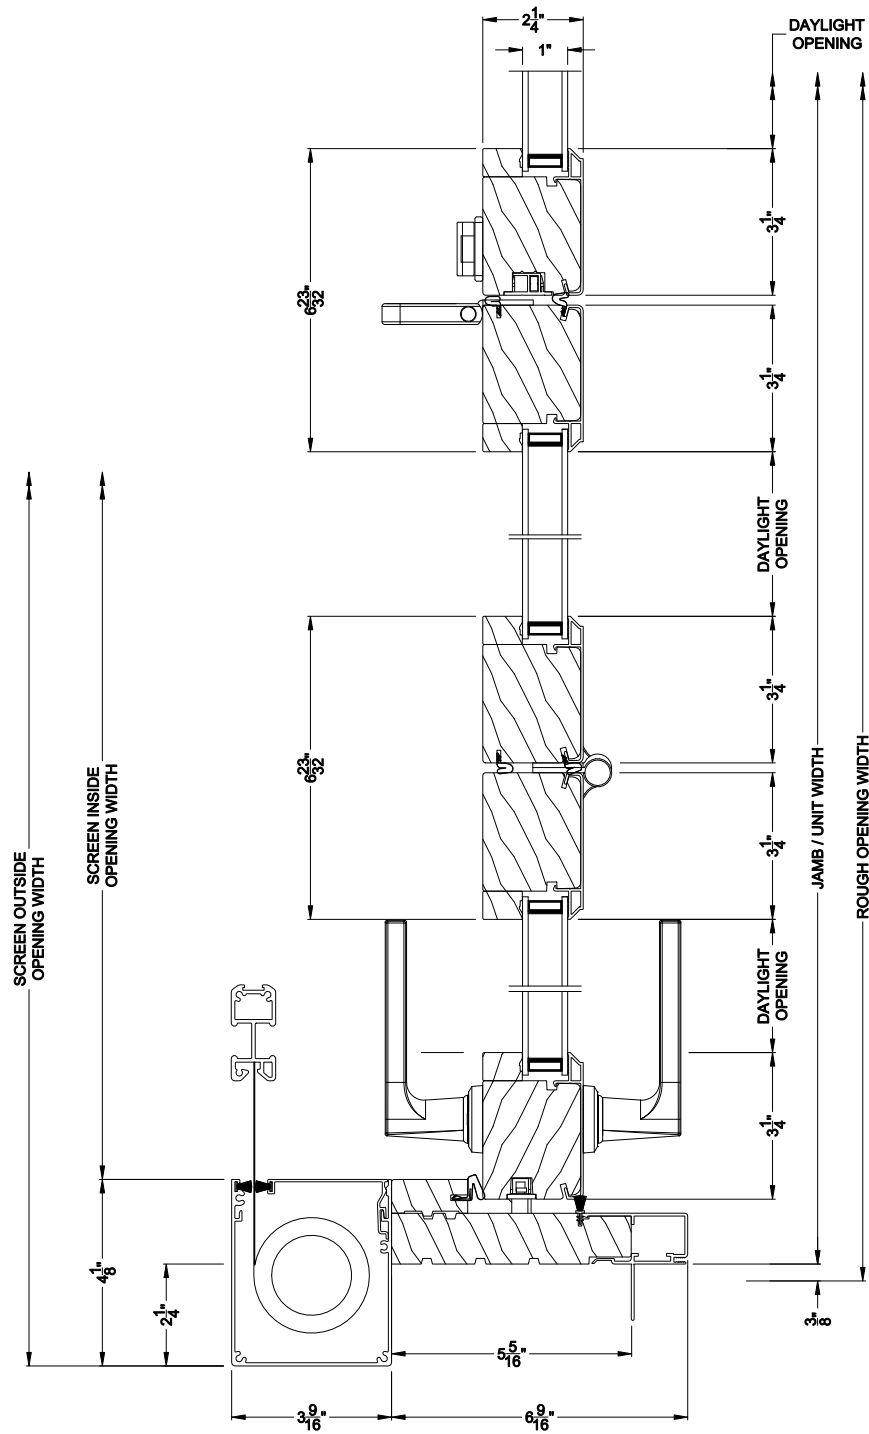

**CONTEMPORARY BI-FOLD DOOR (8623)**  
 Vertical Section - Standard Sill - 3-1/4" Bottom Rail  
 Shown with optional Center screen

Note: All dimensions are approximate. Weather Shield reserves the right to change specifications without notice.

**CONTEMPORARY BI-FOLD DOOR (8623)**

Horizontal Section  
Shown with optional Center screen

Note: All dimensions are approximate. Weather Shield reserves the right to change specifications without notice.