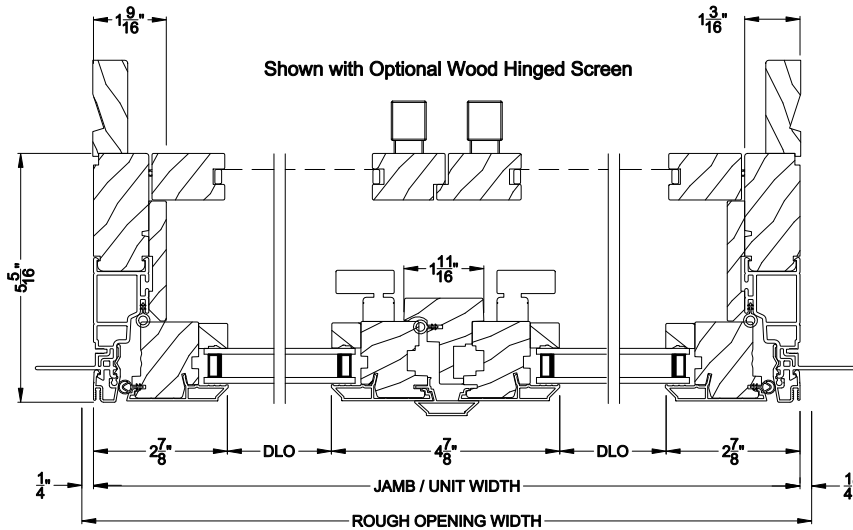

## CROSS SECTION DETAILS

Shown with Optional Wood Hinged Screen

**CONTEMPORARY CASEMENT WINDOW (8220)**  
Vertical Section - Flush Frame - Manual Push Out - 6-9/16" jamb

Shown with Optional Wood Hinged Screen

**CONTEMPORARY CASEMENT WINDOW (8220)**  
Horizontal Section - Flush Frame - Manual Push Out - 6-9/16" jamb

Shown with Optional Wood Hinged Screen

**CONTEMPORARY CASEMENT WINDOW (8220)**  
Vertical Section - Manual Push Out - Low Profile Sill

Shown with Optional Wood Hinged Screen

**CONTEMPORARY FRENCH CASEMENT WINDOW (8220)**  
Horizontal Section - Flush Frame - Manual Push Out - 6-9/16" jamb

Note: All dimensions are approximate. Weather Shield reserves the right to change specifications without notice.