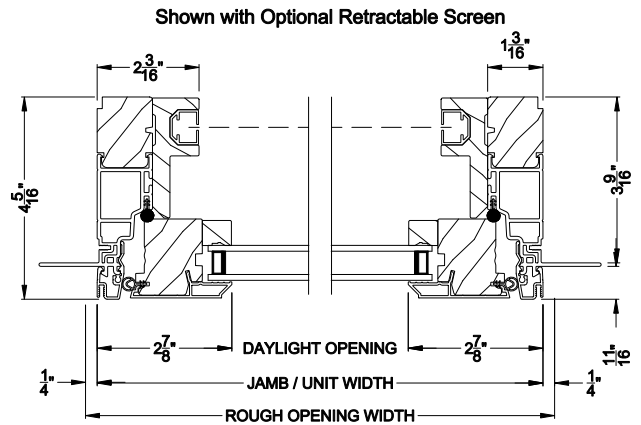

CONTEMPORARY FRENCH CASEMENT WINDOW (8220)
Horizontal Section - Flush Frame - Manual Push Out - 6-9/16" jamb