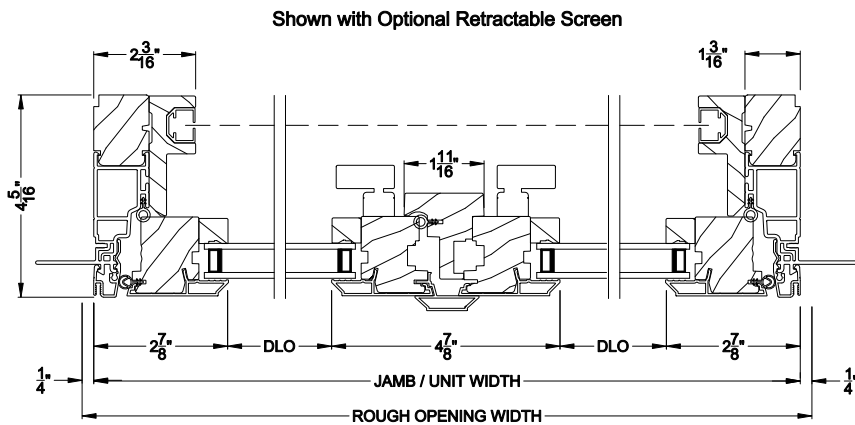

Shown with Optional Retractable Screen
CONTEMPORARY FRENCH CASEMENT WINDOW (8220)
Horizontal Section - Manual Push Out - 3-9/16" Jamb

Note: All dimensions are approximate. Weather Shield reserves the right to change specifications without notice.