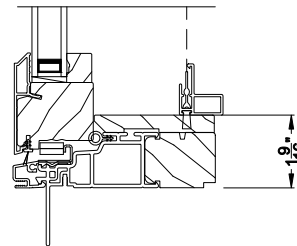

Shown with Optional Retractable Screen
CONTEMPORARY CASEMENT WINDOW (8217)
Horizontal Section - Manual Push Out - 3-9/16" Jamb

Shown with Optional Retractable Screen
CONTEMPORARY CASEMENT WINDOW (8220)
Vertical Section - Manual Push Out - Low Profile Sill