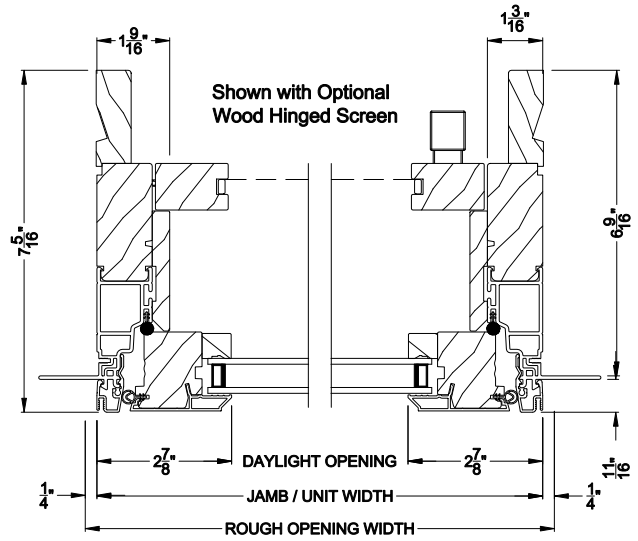

## CROSS SECTION DETAILS

Shown with Optional Wood Hinged Screen

**CONTEMPORARY CASEMENT WINDOW (8220)**  
Vertical Section - Flush Frame - Manual Push Out - 6-9/16" jamb

Shown with Optional Wood Hinged Screen