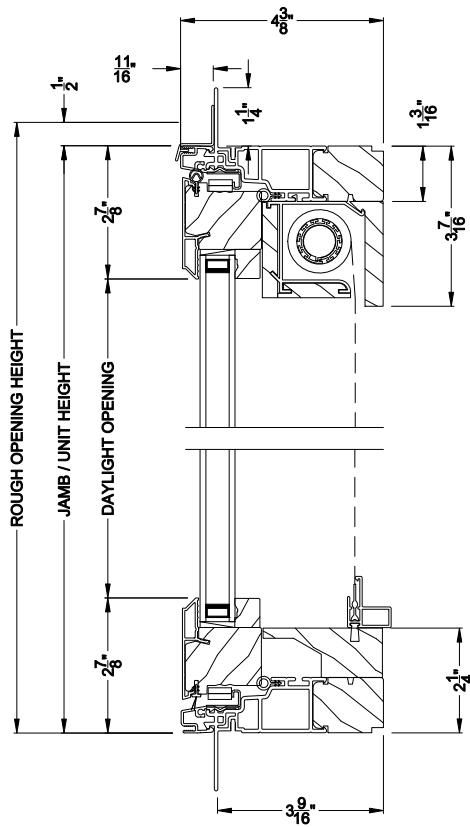

## CROSS SECTION DETAILS

Shown with Optional Wood Hinged Screen

**CONTEMPORARY CASEMENT WINDOW (8220)**  
Vertical Section - Flush Frame - Manual Push Out - 6-9/16" jamb

Shown with Optional Wood Hinged Screen

**CONTEMPORARY CASEMENT WINDOW (8220)**  
Horizontal Section - Flush Frame - Manual Push Out - 6-9/16" jamb

Shown with Optional Wood Hinged Screen

**CONTEMPORARY CASEMENT WINDOW (8220)**  
Vertical Section - Manual Push Out - Low Profile Sill

Shown with Optional Wood Hinged Screen

**CONTEMPORARY FRENCH CASEMENT WINDOW (8220)**  
Horizontal Section - Flush Frame - Manual Push Out - 6-9/16" jamb

Note: All dimensions are approximate. Weather Shield reserves the right to change specifications without notice.