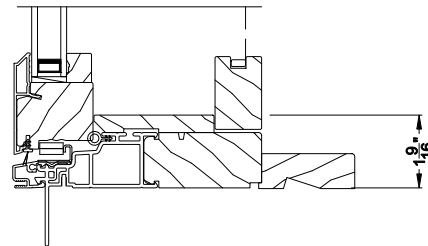

CONTEMPORARY CASEMENT WINDOW (8220)
Horizontal Section - Flush Frame - Manual Push Out - 6-9/16" jamb

Shown with Optional Wood Hinged Screen