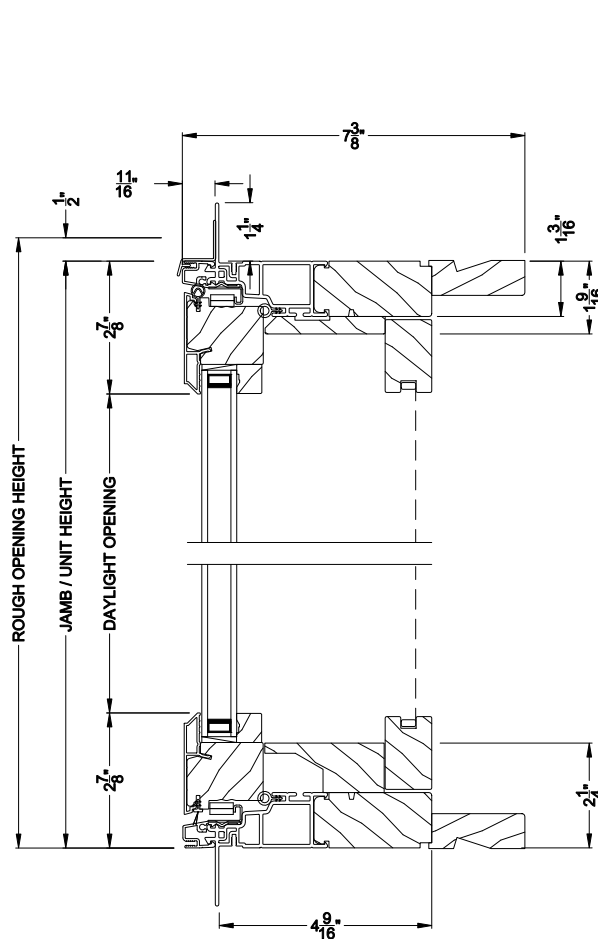

Shown with Optional Wood Hinged Screen  
**CONTEMPORARY CASEMENT WINDOW (8220)**  
 Vertical Section - Flush Frame - Manual Push Out

Shown with Optional Wood Hinged Screen  
**CONTEMPORARY CASEMENT WINDOW (8220)**  
 Horizontal Section - Flush Frame - Manual Push Out

Shown with Optional Wood Hinged Screen  
**CONTEMPORARY CASEMENT WINDOW (8220)**  
 Vertical Section - Manual Push Out - Low Profile Sill

Shown with Optional Wood Hinged Screen  
**CONTEMPORARY FRENCH CASEMENT WINDOW (8220)**  
 Horizontal Section - Flush Frame - Manual Push Out

Note: All dimensions are approximate. Weather Shield reserves the right to change specifications without notice.

## CROSS SECTION DETAILS

Shown with Optional Wood Hinged Screen

**CONTEMPORARY CASEMENT WINDOW (8220)**  
Vertical Section - Flush Frame - Manual Push Out - 6-9/16" jamb

Shown with Optional Wood Hinged Screen