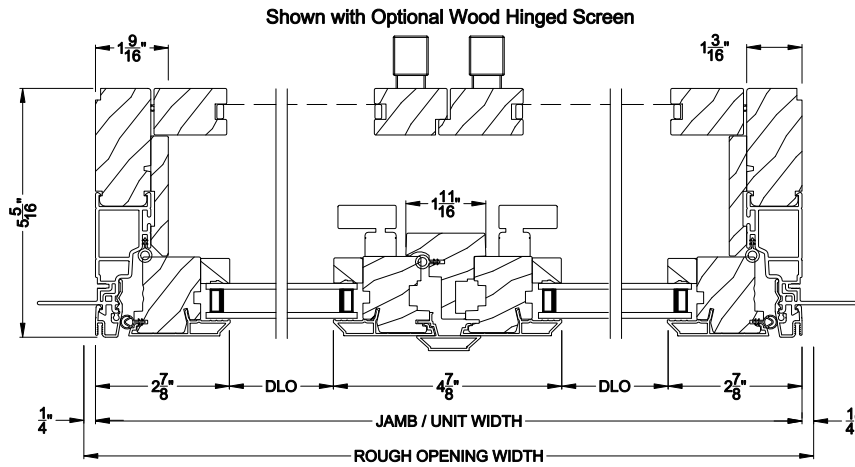

Shown with Optional Wood Hinged Screen  
**CONTEMPORARY CASEMENT WINDOW (8220)**  
 Vertical Section - Flush Frame - Manual Push Out

Shown with Optional Wood Hinged Screen  
**CONTEMPORARY CASEMENT WINDOW (8220)**  
 Horizontal Section - Flush Frame - Manual Push Out

Shown with Optional Wood Hinged Screen  
**CONTEMPORARY CASEMENT WINDOW (8220)**  
 Vertical Section - Manual Push Out - Low Profile Sill

Shown with Optional Wood Hinged Screen  
**CONTEMPORARY FRENCH CASEMENT WINDOW (8220)**  
 Horizontal Section - Flush Frame - Manual Push Out

Note: All dimensions are approximate. Weather Shield reserves the right to change specifications without notice.