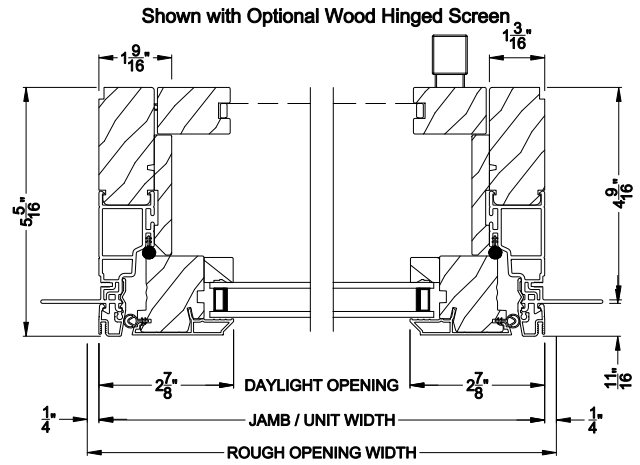

Shown with Optional Wood Hinged Screen  
**CONTEMPORARY CASEMENT WINDOW (8220)**  
 Vertical Section - Flush Frame - Manual Push Out

Shown with Optional Wood Hinged Screen  
**CONTEMPORARY CASEMENT WINDOW (8220)**  
 Horizontal Section - Flush Frame - Manual Push Out

Shown with Optional Wood Hinged Screen  
**CONTEMPORARY CASEMENT WINDOW (8220)**  
 Vertical Section - Manual Push Out - Low Profile Sill

Shown with Optional Wood Hinged Screen  
**CONTEMPORARY FRENCH CASEMENT WINDOW (8220)**  
 Horizontal Section - Flush Frame - Manual Push Out