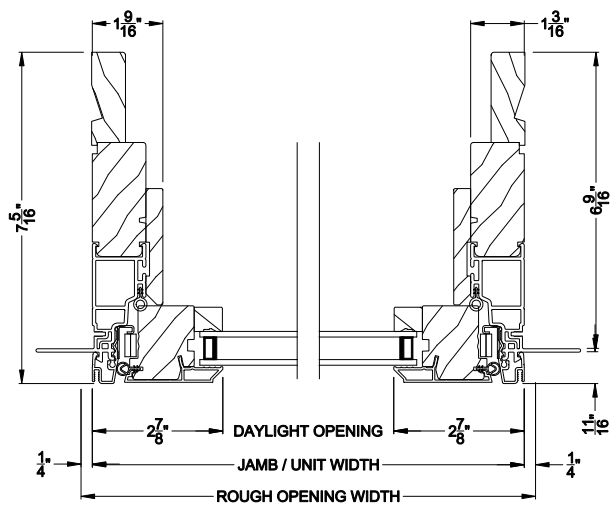

CONTEMPORARY AWNING WINDOW
Vertical Mull Section

Note: All dimensions are approximate. Weather Shield reserves the right to change specifications without notice.

Weather Shield®

Contemporary Collection™

Push Out Awning Windows

CROSS SECTION DETAILS

CONTEMPORARY AWNING WINDOW (8220)
Vertical Section - Flush Frame - Manual Push Out - 6-9/16" jamb

CONTEMPORARY AWNING WINDOW (8220)
Horizontal Section - Flush Frame - Manual Push Out - 6-9/16" jamb

CROSS SECTION DETAILS

Shown with Optional Retractable Screen

CONTEMPORARY AWNING WINDOW (8220)
Vertical Section - Flush Frame - Manual Push Out - 3-9/16" jamb

Shown with Optional Retractable Screen

CONTEMPORARY AWNING WINDOW (8220)
Horizontal Section - Flush Frame - Manual Push Out - 3-9/16" jamb