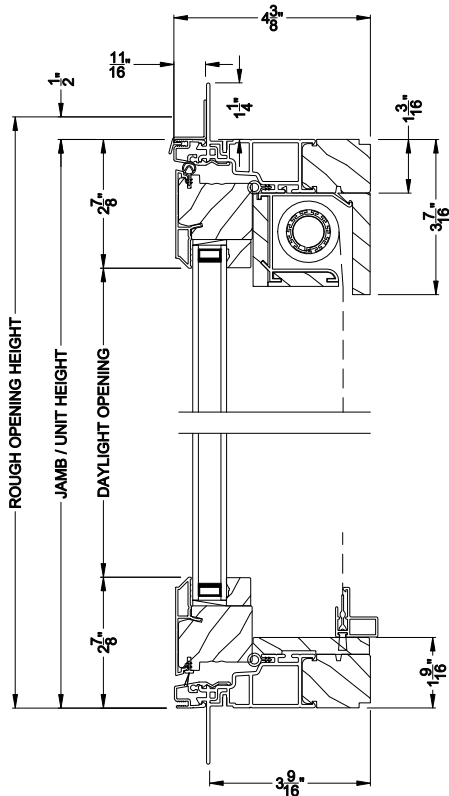

CROSS SECTION DETAILS

CONTEMPORARY AWNING WINDOW (8220)
Vertical Section - Flush Frame - Manual Push Out - 6-9/16" jamb

CONTEMPORARY AWNING WINDOW (8220)
Horizontal Section - Flush Frame - Manual Push Out - 6-9/16" jamb

CONTEMPORARY AWNING WINDOW
Vertical Mull Section

Note: All dimensions are approximate. Weather Shield reserves the right to change specifications without notice.

Weather Shield®

Contemporary Collection™

Push Out Awning Windows

CROSS SECTION DETAILS

Shown with Optional Retractable Screen

CONTEMPORARY AWNING WINDOW (8220)
Vertical Section - Flush Frame - Manual Push Out - 3-9/16" jamb

Shown with Optional Retractable Screen

CONTEMPORARY AWNING WINDOW (8220)
Horizontal Section - Flush Frame - Manual Push Out - 3-9/16" jamb

CONTEMPORARY AWNING WINDOW
Vertical Mull Section

Note: All dimensions are approximate. Weather Shield reserves the right to change specifications without notice.