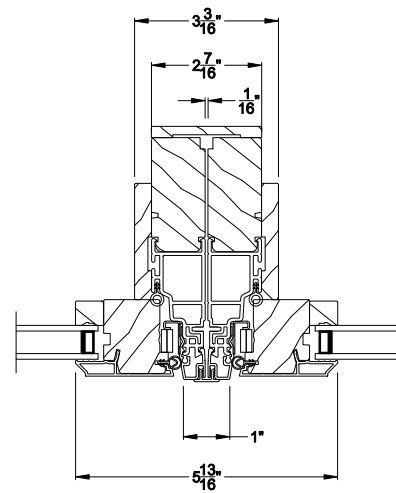

CONTEMPORARY AWNING WINDOW
Vertical Mull Section

Note: All dimensions are approximate. Weather Shield reserves the right to change specifications without notice.

Weather Shield®

Contemporary Collection™

Push Out Awning Windows

CROSS SECTION DETAILS

CONTEMPORARY AWNING WINDOW (8220)
Vertical Section - Flush Frame - Manual Push Out - 6-9/16" jamb

CONTEMPORARY AWNING WINDOW (8220)
Horizontal Section - Flush Frame - Manual Push Out - 6-9/16" jamb

CROSS SECTION DETAILS

Shown with Optional Retractable Screen

CONTEMPORARY AWNING WINDOW (8220)
Vertical Section - Flush Frame - Manual Push Out - 3-9/16" jamb

Shown with Optional Retractable Screen

CONTEMPORARY AWNING WINDOW (8220)
Horizontal Section - Flush Frame - Manual Push Out - 3-9/16" jamb