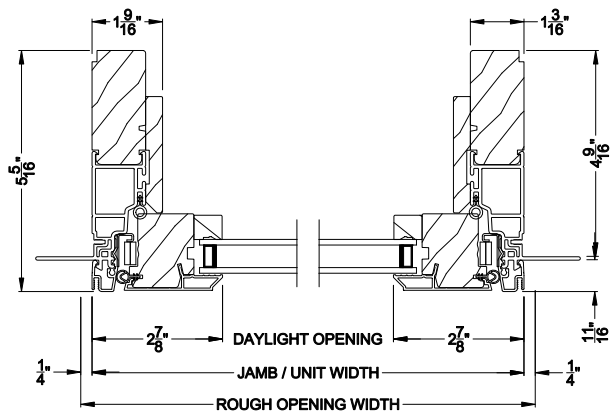

Weather Shield®

Contemporary Collection™

Push Out Awning Windows

CROSS SECTION DETAILS

CONTEMPORARY AWNING WINDOW (8220)
Vertical Section - Flush Frame - Manual Push Out

CONTEMPORARY AWNING WINDOW (8220)
Horizontal Section - Flush Frame - Manual Push Out

CONTEMPORARY AWNING WINDOW
Vertical Mull Section

Note: All dimensions are approximate. Weather Shield reserves the right to change specifications without notice.

Weather Shield®

Contemporary Collection™

Push Out Awning Windows

CROSS SECTION DETAILS

CONTEMPORARY AWNING WINDOW (8220)
Vertical Section - Flush Frame - Manual Push Out - 6-9/16" jamb

CONTEMPORARY AWNING WINDOW (8220)
Horizontal Section - Flush Frame - Manual Push Out - 6-9/16" jamb

CROSS SECTION DETAILS

Shown with Optional Retractable Screen

CONTEMPORARY AWNING WINDOW (8220)
Vertical Section - Flush Frame - Manual Push Out - 3-9/16" jamb

Shown with Optional Retractable Screen

CONTEMPORARY AWNING WINDOW (8220)
Horizontal Section - Flush Frame - Manual Push Out - 3-9/16" jamb