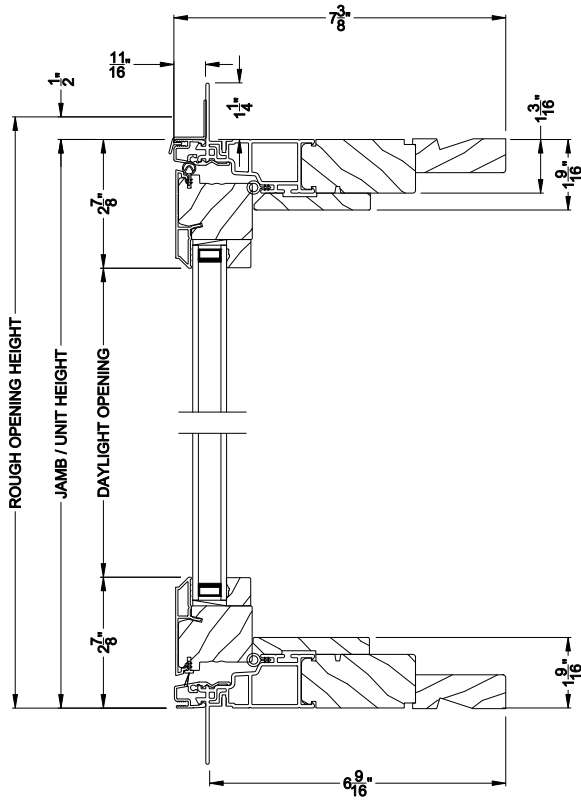

Weather Shield®

Contemporary Collection™

Push Out Awning Windows

CROSS SECTION DETAILS

CONTEMPORARY AWNING WINDOW (8220)
Vertical Section - Flush Frame - Manual Push Out

CONTEMPORARY AWNING WINDOW (8220)
Horizontal Section - Flush Frame - Manual Push Out

CONTEMPORARY AWNING WINDOW
Vertical Mull Section

Note: All dimensions are approximate. Weather Shield reserves the right to change specifications without notice.

Weather Shield®

Contemporary Collection™

Push Out Awning Windows

CROSS SECTION DETAILS

CONTEMPORARY AWNING WINDOW (8220)
Vertical Section - Flush Frame - Manual Push Out - 6-9/16" jamb

CONTEMPORARY AWNING WINDOW (8220)
Horizontal Section - Flush Frame - Manual Push Out - 6-9/16" jamb