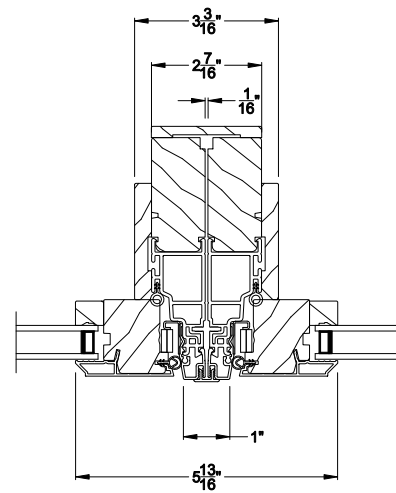

Weather Shield®

Contemporary Collection™

Push Out Awning Windows

CROSS SECTION DETAILS

CONTEMPORARY AWNING WINDOW (8220)
Vertical Section - Flush Frame - Manual Push Out

CONTEMPORARY AWNING WINDOW (8220)
Horizontal Section - Flush Frame - Manual Push Out

CONTEMPORARY AWNING WINDOW
Vertical Mull Section

Note: All dimensions are approximate. Weather Shield reserves the right to change specifications without notice.

Weather Shield®

Contemporary Collection™

Push Out Awning Windows

CROSS SECTION DETAILS

CONTEMPORARY AWNING WINDOW (8220)
Vertical Section - Flush Frame - Manual Push Out - 6-9/16" jamb

CONTEMPORARY AWNING WINDOW (8220)
Horizontal Section - Flush Frame - Manual Push Out - 6-9/16" jamb

CROSS SECTION DETAILS

Shown with Optional Retractable Screen

CONTEMPORARY AWNING WINDOW (8220)
Vertical Section - Flush Frame - Manual Push Out - 3-9/16" jamb

Shown with Optional Retractable Screen

CONTEMPORARY AWNING WINDOW (8220)
Horizontal Section - Flush Frame - Manual Push Out - 3-9/16" jamb