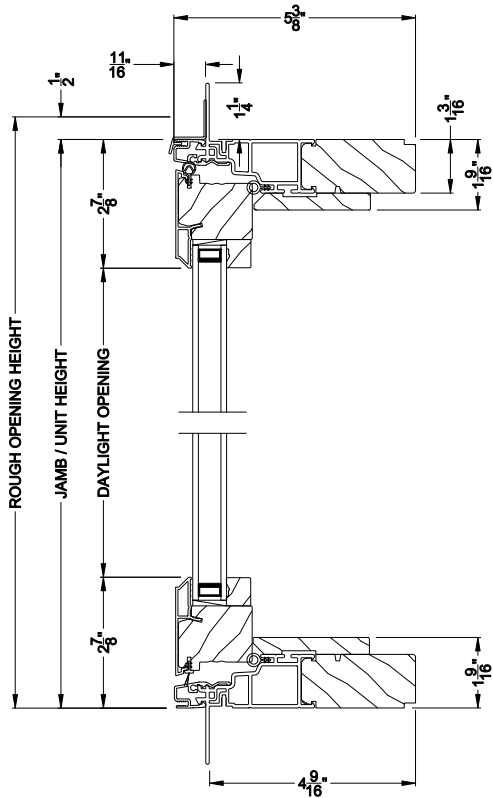

Weather Shield®

Contemporary Collection™

Push Out Awning Windows

CROSS SECTION DETAILS

CONTEMPORARY AWNING WINDOW (8220)
Vertical Section - Flush Frame - Manual Push Out

CONTEMPORARY AWNING WINDOW (8220)
Horizontal Section - Flush Frame - Manual Push Out

CONTEMPORARY AWNING WINDOW
Vertical Mull Section

Note: All dimensions are approximate. Weather Shield reserves the right to change specifications without notice.

Weather Shield®

Contemporary Collection™

Push Out Awning Windows

CROSS SECTION DETAILS

CONTEMPORARY AWNING WINDOW (8220)
Vertical Section - Flush Frame - Manual Push Out - 6-9/16" jamb

CONTEMPORARY AWNING WINDOW (8220)
Horizontal Section - Flush Frame - Manual Push Out - 6-9/16" jamb

CROSS SECTION DETAILS

Shown with Optional Retractable Screen

CONTEMPORARY AWNING WINDOW (8220)
Vertical Section - Flush Frame - Manual Push Out - 3-9/16" jamb

Shown with Optional Retractable Screen

CONTEMPORARY AWNING WINDOW (8220)
Horizontal Section - Flush Frame - Manual Push Out - 3-9/16" jamb