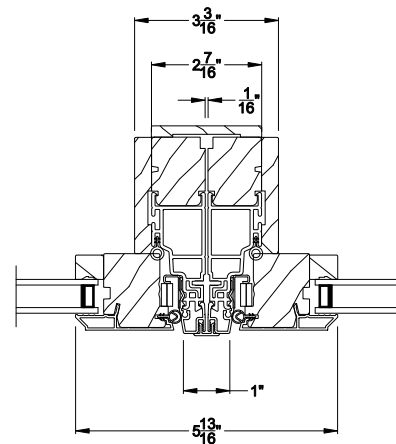

CROSS SECTION DETAILS

CONTEMPORARY AWNING WINDOW (8220)
Vertical Section - Flush Frame - Manual Push Out - 6-9/16" jamb

CONTEMPORARY AWNING WINDOW (8220)
Horizontal Section - Flush Frame - Manual Push Out - 6-9/16" jamb

CONTEMPORARY AWNING WINDOW
Vertical Mull Section

Note: All dimensions are approximate. Weather Shield reserves the right to change specifications without notice.

Weather Shield®

Contemporary Collection™

Push Out Awning Windows

CROSS SECTION DETAILS

Shown with Optional Retractable Screen

CONTEMPORARY AWNING WINDOW (8220)
Vertical Section - Flush Frame - Manual Push Out - 3-9/16" jamb

Shown with Optional Retractable Screen

CONTEMPORARY AWNING WINDOW (8220)
Horizontal Section - Flush Frame - Manual Push Out - 3-9/16" jamb

CONTEMPORARY AWNING WINDOW
Vertical Mull Section

Note: All dimensions are approximate. Weather Shield reserves the right to change specifications without notice.