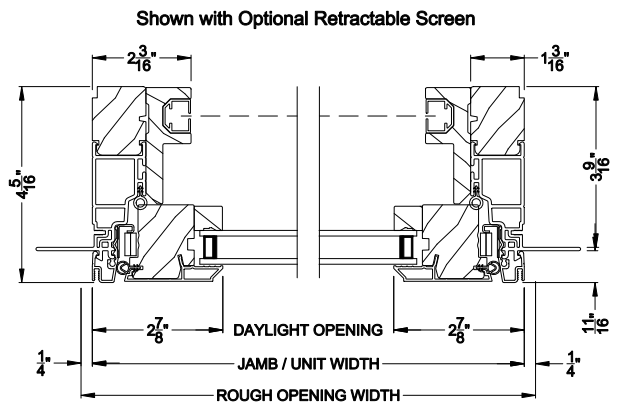

CROSS SECTION DETAILS

CONTEMPORARY AWNING WINDOW (8220)
Vertical Section - Flush Frame - Manual Push Out - 6-9/16" jamb

CONTEMPORARY AWNING WINDOW (8220)
Horizontal Section - Flush Frame - Manual Push Out - 6-9/16" jamb

CONTEMPORARY AWNING WINDOW
Vertical Mull Section

Note: All dimensions are approximate. Weather Shield reserves the right to change specifications without notice.

Weather Shield®

Contemporary Collection™

Push Out Awning Windows

CROSS SECTION DETAILS

Shown with Optional Retractable Screen

CONTEMPORARY AWNING WINDOW (8220)
Vertical Section - Flush Frame - Manual Push Out - 3-9/16" jamb

Shown with Optional Retractable Screen

CONTEMPORARY AWNING WINDOW (8220)
Horizontal Section - Flush Frame - Manual Push Out - 3-9/16" jamb

CONTEMPORARY AWNING WINDOW
Vertical Mull Section

Note: All dimensions are approximate. Weather Shield reserves the right to change specifications without notice.