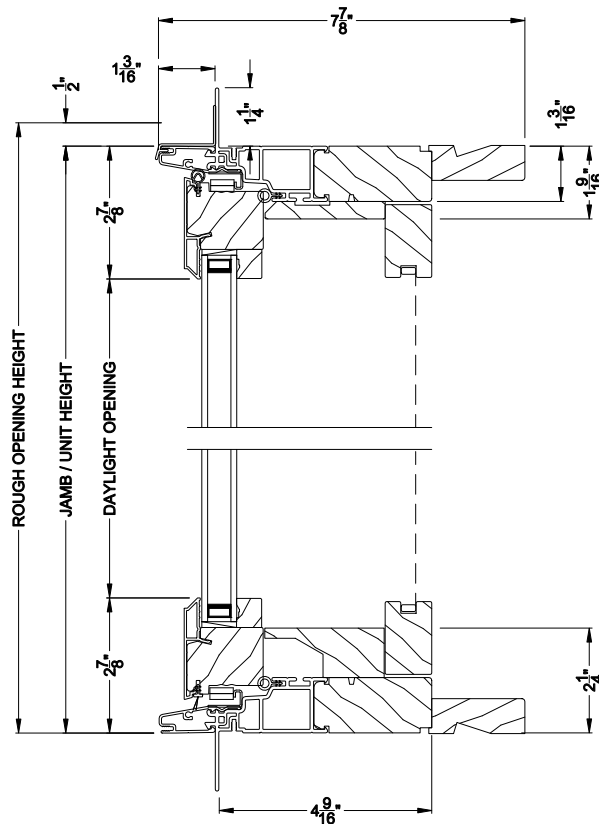

Shown with Optional Wood Hinged Screen
CONTEMPORARY CASEMENT WINDOW (8217)
 Vertical Section - Shadow-Line Frame - Manual Push Out

Shown with Optional Wood Hinged Screen
CONTEMPORARY CASEMENT WINDOW (8217)
 Horizontal Section - Shadow-Line Frame - Manual Push Out

Shown with Optional Wood Hinged Screen
CONTEMPORARY CASEMENT WINDOW (8217)
 Vertical Section - Manual Push Out - Low Profile Sill

Shown with Optional Wood Hinged Screen
CONTEMPORARY FRENCH CASEMENT WINDOW (8217)
 Horizontal Section - Shadow-Line Frame - Manual Push Out

Note: All dimensions are approximate. Weather Shield reserves the right to change specifications without notice.

Weather Shield®

Contemporary Collection™

Push Out Casement Windows

CROSS SECTION DETAILS

Shown with Optional Wood Hinged Screen

CONTEMPORARY CASEMENT WINDOW (8217)
Vertical Section - Shadow-Line Frame - Manual Push Out - 6-9/16" jamb

CONTEMPORARY CASEMENT WINDOW (8217)
Horizontal Section - Shadow-Line Frame - Manual Push Out - 6-9/16" jamb