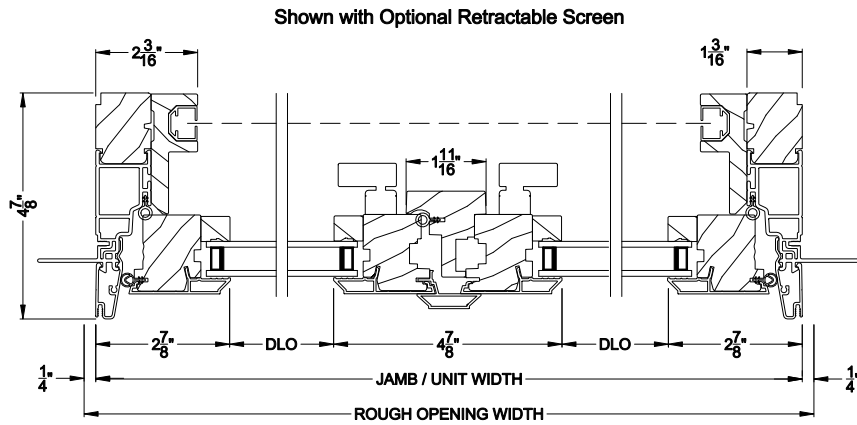

Shown with Optional Wood Hinged Screen

CONTEMPORARY CASEMENT WINDOW (8217)
Vertical Section - Manual Push Out - Low Profile Sill

Shown with Optional Wood Hinged Screen

CONTEMPORARY FRENCH CASEMENT WINDOW (8217)
Horizontal Section - Shadow-Line Frame - Manual Push Out - 6-9/16" jamb

Note: All dimensions are approximate. Weather Shield reserves the right to change specifications without notice.

Shown with Optional Retractable Screen
CONTEMPORARY CASEMENT WINDOW (8217)
 Vertical Section - Manual Push Out - 3-9/16" Jamb

Shown with Optional Retractable Screen
CONTEMPORARY CASEMENT WINDOW (8217)
 Horizontal Section - Manual Push Out - 3-9/16" Jamb

Shown with Optional Retractable Screen
CONTEMPORARY CASEMENT WINDOW (8217)
 Vertical Section - Manual Push Out - Low Profile Sill

Shown with Optional Retractable Screen
CONTEMPORARY FRENCH CASEMENT WINDOW (8217)
 Horizontal Section - Manual Push Out - 3-9/16" Jamb

Note: All dimensions are approximate. Weather Shield reserves the right to change specifications without notice.