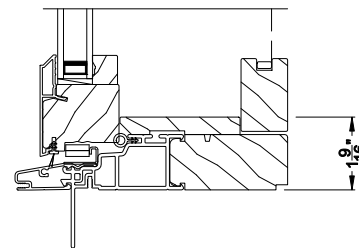

Shown with Optional Wood Hinged Screen
CONTEMPORARY CASEMENT WINDOW (8217)
 Vertical Section - Shadow-Line Frame - Manual Push Out

Shown with Optional Wood Hinged Screen
CONTEMPORARY CASEMENT WINDOW (8217)
 Horizontal Section - Shadow-Line Frame - Manual Push Out

Shown with Optional Wood Hinged Screen
CONTEMPORARY CASEMENT WINDOW (8217)
 Vertical Section - Manual Push Out - Low Profile Sill

Shown with Optional Wood Hinged Screen
CONTEMPORARY FRENCH CASEMENT WINDOW (8217)
 Horizontal Section - Shadow-Line Frame - Manual Push Out

Note: All dimensions are approximate. Weather Shield reserves the right to change specifications without notice.

Weather Shield®

Contemporary Collection™

Push Out Casement Windows

CROSS SECTION DETAILS

Shown with Optional Wood Hinged Screen

CONTEMPORARY CASEMENT WINDOW (8217)
Vertical Section - Shadow-Line Frame - Manual Push Out - 6-9/16" jamb

CONTEMPORARY CASEMENT WINDOW (8217)
Horizontal Section - Shadow-Line Frame - Manual Push Out - 6-9/16" jamb