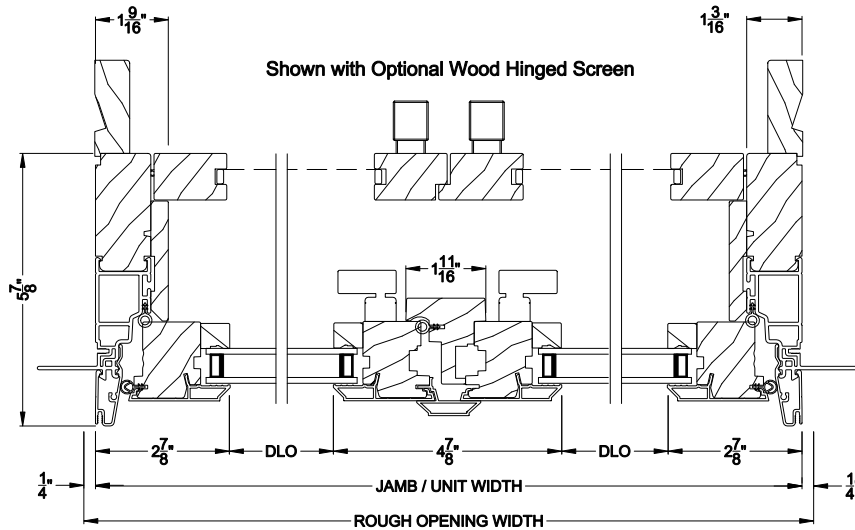

CONTEMPORARY CASEMENT WINDOW (8217)
Vertical Section - Shadow-Line Frame - Manual Push Out - 6-9/16" jamb

CONTEMPORARY CASEMENT WINDOW (8217)
Horizontal Section - Shadow-Line Frame - Manual Push Out - 6-9/16" jamb

Shown with Optional Wood Hinged Screen

CONTEMPORARY CASEMENT WINDOW (8217)
Vertical Section - Manual Push Out - Low Profile Sill

Shown with Optional Wood Hinged Screen

CONTEMPORARY FRENCH CASEMENT WINDOW (8217)
Horizontal Section - Shadow-Line Frame - Manual Push Out - 6-9/16" jamb

Note: All dimensions are approximate. Weather Shield reserves the right to change specifications without notice.

Shown with Optional Retractable Screen
CONTEMPORARY CASEMENT WINDOW (8217)
 Vertical Section - Manual Push Out - 3-9/16" Jamb

Shown with Optional Retractable Screen
CONTEMPORARY FRENCH CASEMENT WINDOW (8217)
 Horizontal Section - Manual Push Out - 3-9/16" Jamb

Note: All dimensions are approximate. Weather Shield reserves the right to change specifications without notice.