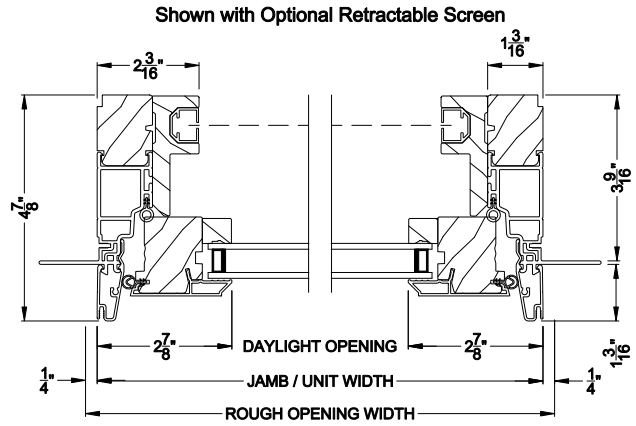

CONTEMPORARY CASEMENT WINDOW (8217)
Vertical Section - Shadow-Line Frame - Manual Push Out - 6-9/16" jamb

CONTEMPORARY CASEMENT WINDOW (8217)
Horizontal Section - Shadow-Line Frame - Manual Push Out - 6-9/16" jamb

Shown with Optional Wood Hinged Screen

CONTEMPORARY CASEMENT WINDOW (8217)
Vertical Section - Manual Push Out - Low Profile Sill

Shown with Optional Wood Hinged Screen

CONTEMPORARY FRENCH CASEMENT WINDOW (8217)
Horizontal Section - Shadow-Line Frame - Manual Push Out - 6-9/16" jamb

Note: All dimensions are approximate. Weather Shield reserves the right to change specifications without notice.

Shown with Optional Retractable Screen
CONTEMPORARY CASEMENT WINDOW (8217)
 Vertical Section - Manual Push Out - 3-9/16" Jamb

Shown with Optional Retractable Screen
CONTEMPORARY FRENCH CASEMENT WINDOW (8217)
 Horizontal Section - Manual Push Out - 3-9/16" Jamb

Note: All dimensions are approximate. Weather Shield reserves the right to change specifications without notice.