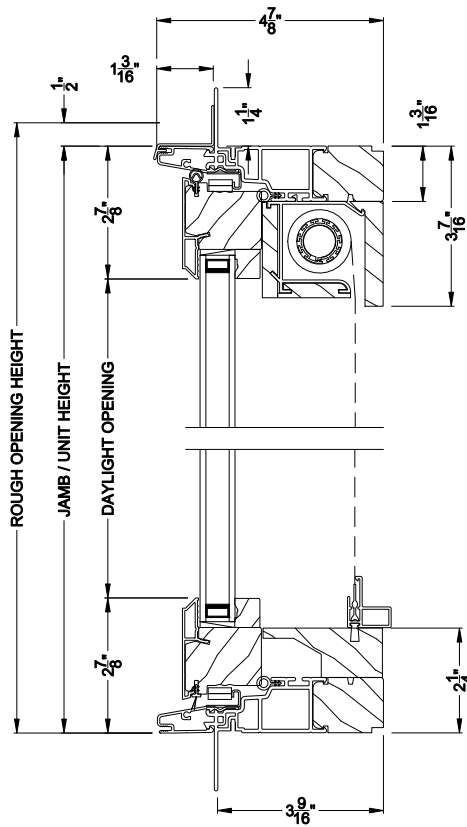

CONTEMPORARY CASEMENT WINDOW (8217)
Vertical Section - Shadow-Line Frame - Manual Push Out - 6-9/16" jamb

CONTEMPORARY CASEMENT WINDOW (8217)
Horizontal Section - Shadow-Line Frame - Manual Push Out - 6-9/16" jamb

Shown with Optional Wood Hinged Screen

CONTEMPORARY CASEMENT WINDOW (8217)
Vertical Section - Manual Push Out - Low Profile Sill

Shown with Optional Wood Hinged Screen

CONTEMPORARY FRENCH CASEMENT WINDOW (8217)
Horizontal Section - Shadow-Line Frame - Manual Push Out - 6-9/16" jamb

Note: All dimensions are approximate. Weather Shield reserves the right to change specifications without notice.

Shown with Optional Retractable Screen
CONTEMPORARY CASEMENT WINDOW (8217)
 Vertical Section - Manual Push Out - 3-9/16" Jamb

Shown with Optional Retractable Screen
CONTEMPORARY FRENCH CASEMENT WINDOW (8217)
 Horizontal Section - Manual Push Out - 3-9/16" Jamb

Note: All dimensions are approximate. Weather Shield reserves the right to change specifications without notice.