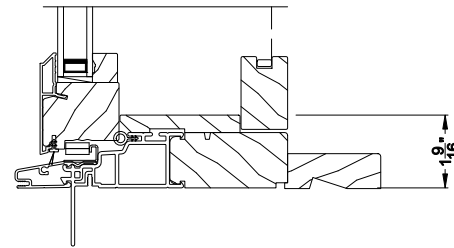

Shown with Optional Wood Hinged Screen
CONTEMPORARY CASEMENT WINDOW (8217)
 Vertical Section - Manual Push Out - Low Profile Sill

Shown with Optional Wood Hinged Screen
CONTEMPORARY FRENCH CASEMENT WINDOW (8217)
 Horizontal Section - Shadow-Line Frame - Manual Push Out

Note: All dimensions are approximate. Weather Shield reserves the right to change specifications without notice.

Weather Shield®

Contemporary Collection™

Push Out Casement Windows

CROSS SECTION DETAILS

Shown with Optional Wood Hinged Screen

CONTEMPORARY CASEMENT WINDOW (8217)
Vertical Section - Shadow-Line Frame - Manual Push Out - 6-9/16" jamb

CONTEMPORARY CASEMENT WINDOW (8217)
Horizontal Section - Shadow-Line Frame - Manual Push Out - 6-9/16" jamb

Note: All dimensions are approximate. Weather Shield reserves the right to change specifications without notice.

Shown with Optional Retractable Screen
CONTEMPORARY CASEMENT WINDOW (8217)
 Vertical Section - Manual Push Out - 3-9/16" Jamb