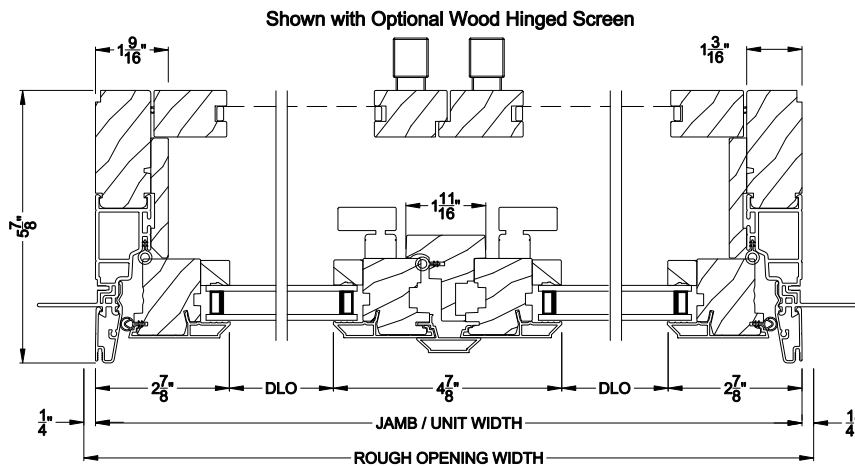

Shown with Optional Wood Hinged Screen
CONTEMPORARY FRENCH CASEMENT WINDOW (8217)
Horizontal Section - Shadow-Line Frame - Manual Push Out

Note: All dimensions are approximate. Weather Shield reserves the right to change specifications without notice.