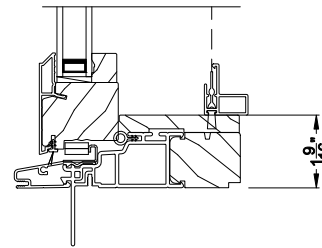

Shown with Optional Retractable Screen
CONTEMPORARY CASEMENT WINDOW (8217)
Vertical Section - Manual Push Out - Low Profile Sill