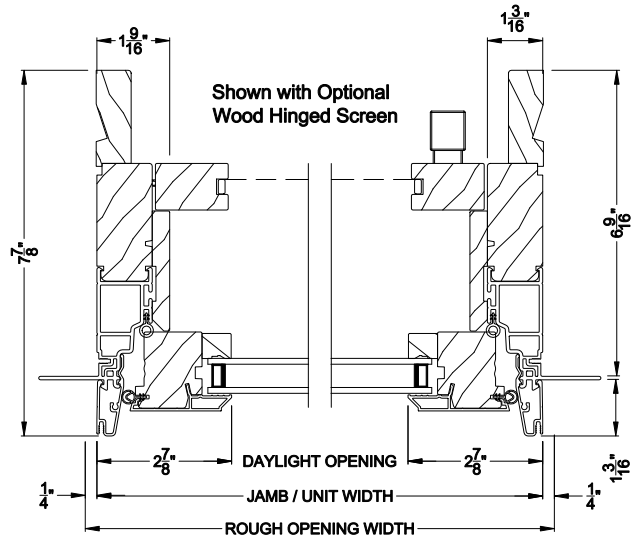

Shown with Optional Wood Hinged Screen
CONTEMPORARY CASEMENT WINDOW (8217)
 Vertical Section - Manual Push Out - Low Profile Sill

Shown with Optional Wood Hinged Screen
CONTEMPORARY FRENCH CASEMENT WINDOW (8217)
 Horizontal Section - Shadow-Line Frame - Manual Push Out

Note: All dimensions are approximate. Weather Shield reserves the right to change specifications without notice.

Weather Shield®

Contemporary Collection™

Push Out Casement Windows

CROSS SECTION DETAILS

Shown with Optional Wood Hinged Screen

CONTEMPORARY CASEMENT WINDOW (8217)
Vertical Section - Shadow-Line Frame - Manual Push Out - 6-9/16" jamb

CONTEMPORARY CASEMENT WINDOW (8217)
Horizontal Section - Shadow-Line Frame - Manual Push Out - 6-9/16" jamb

Note: All dimensions are approximate. Weather Shield reserves the right to change specifications without notice.

Shown with Optional Retractable Screen
CONTEMPORARY CASEMENT WINDOW (8217)
 Vertical Section - Manual Push Out - 3-9/16" Jamb