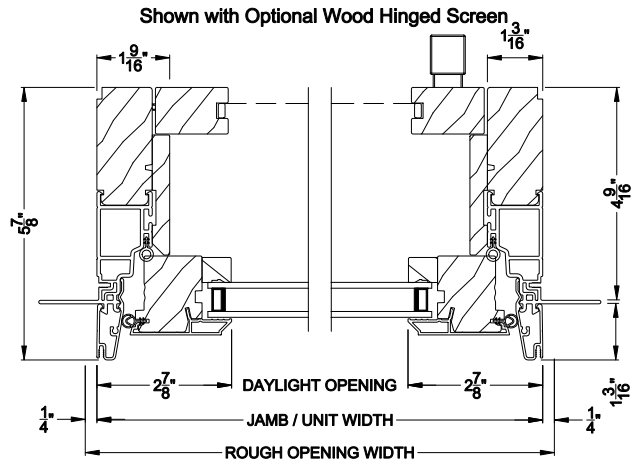

Shown with Optional Wood Hinged Screen
CONTEMPORARY CASEMENT WINDOW (8217)
 Vertical Section - Shadow-Line Frame - Manual Push Out

Shown with Optional Wood Hinged Screen
CONTEMPORARY CASEMENT WINDOW (8217)
 Horizontal Section - Shadow-Line Frame - Manual Push Out

Shown with Optional Wood Hinged Screen
CONTEMPORARY CASEMENT WINDOW (8217)
 Vertical Section - Manual Push Out - Low Profile Sill

Shown with Optional Wood Hinged Screen
CONTEMPORARY FRENCH CASEMENT WINDOW (8217)
 Horizontal Section - Shadow-Line Frame - Manual Push Out

Note: All dimensions are approximate. Weather Shield reserves the right to change specifications without notice.

Weather Shield®

Contemporary Collection™

Push Out Casement Windows

CROSS SECTION DETAILS

Shown with Optional Wood Hinged Screen

CONTEMPORARY CASEMENT WINDOW (8217)
Vertical Section - Shadow-Line Frame - Manual Push Out - 6-9/16" jamb

CONTEMPORARY CASEMENT WINDOW (8217)
Horizontal Section - Shadow-Line Frame - Manual Push Out - 6-9/16" jamb