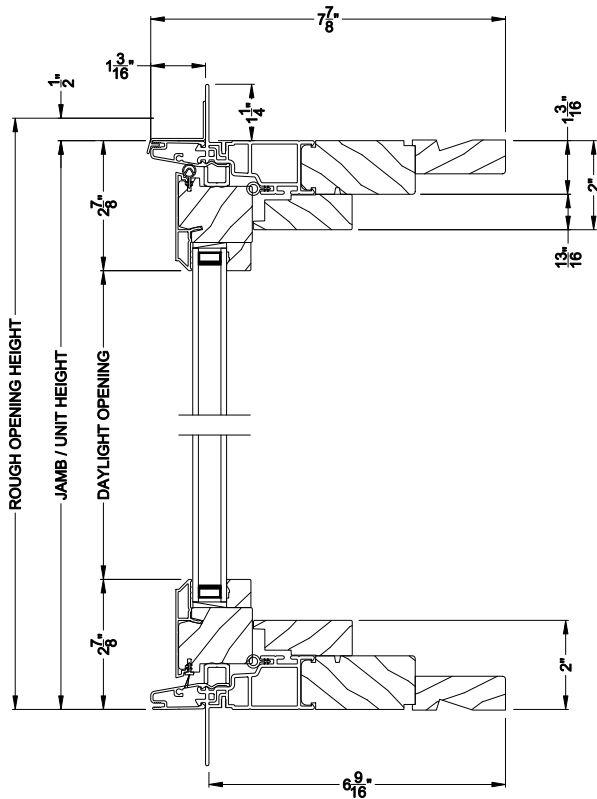

Weather Shield®

Contemporary Collection™

Casement Windows

CROSS SECTION DETAILS

CONTEMPORARY CASEMENT PICTURE WINDOW (8211)
Vertical Section - Shadow-Line Frame

CONTEMPORARY CASEMENT PICTURE WINDOW
Horizontal Stack Section - Transom Stack over Casement Picture

CONTEMPORARY CASEMENT PICTURE WINDOW (8211)
Horizontal Section - Shadow-Line Frame

CONTEMPORARY CASEMENT PICTURE WINDOW
Vertical Mull Section

Note: All dimensions are approximate. Weather Shield reserves the right to change specifications without notice.

Weather Shield®

Contemporary Collection™

Casement Windows

CROSS SECTION DETAILS

CONTEMPORARY CASEMENT PICTURE WINDOW
Horizontal Stack Section - Transom Stack over Casement Picture

CONTEMPORARY CASEMENT PICTURE WINDOW (8211)
Vertical Section - Shadow-Line Frame - 6-9/16" jamb

CONTEMPORARY CASEMENT PICTURE WINDOW (8211)
Horizontal Section - Shadow-Line Frame - 6-9/16" jamb

CONTEMPORARY CASEMENT PICTURE WINDOW
Vertical Mull Section

Note: All dimensions are approximate. Weather Shield reserves the right to change specifications without notice.