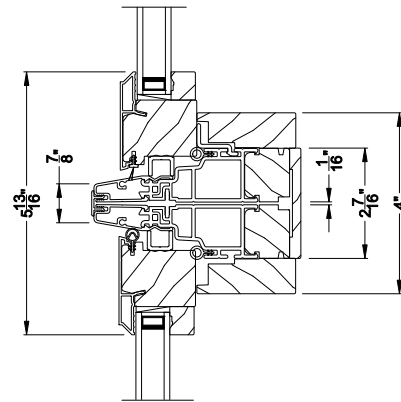

CONTEMPORARY CASEMENT PICTURE WINDOW (8211)
Horizontal Section - Shadow-Line Frame

CONTEMPORARY CASEMENT PICTURE WINDOW
Vertical Mull Section

Note: All dimensions are approximate. Weather Shield reserves the right to change specifications without notice.

CONTEMPORARY CASEMENT PICTURE WINDOW (8211)
Horizontal Section - Shadow-Line Frame - 6-9/16" jamb

CONTEMPORARY CASEMENT PICTURE WINDOW
Vertical Mull Section

Note: All dimensions are approximate. Weather Shield reserves the right to change specifications without notice.

Weather Shield®

Contemporary Collection™

Casement Windows

CROSS SECTION DETAILS

CONTEMPORARY CASEMENT PICTURE WINDOW (8211)
Vertical Section - Shadow-Line Frame - 3-1/16" jamb

CONTEMPORARY CASEMENT PICTURE WINDOW
Horizontal Stack Section - Transom Stack over Casement Picture

CONTEMPORARY CASEMENT PICTURE WINDOW (8211)
Horizontal Section - Shadow-Line Frame - 3-1/16" jamb

CONTEMPORARY CASEMENT PICTURE WINDOW
Vertical Mull Section

Note: All dimensions are approximate. Weather Shield reserves the right to change specifications without notice.