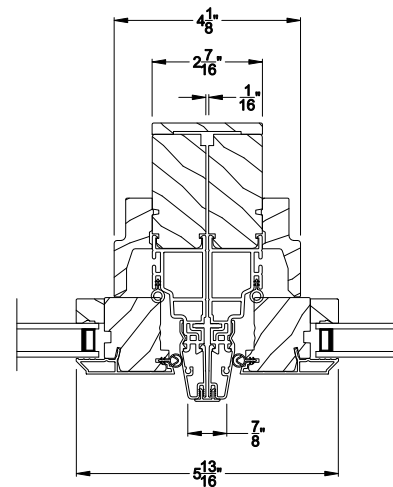

Weather Shield®

Contemporary Collection™

Casement Windows

CROSS SECTION DETAILS

CONTEMPORARY CASEMENT PICTURE WINDOW (8211)
Vertical Section - Shadow-Line Frame

CONTEMPORARY CASEMENT PICTURE WINDOW
Horizontal Stack Section - Transom Stack over Casement Picture

CONTEMPORARY CASEMENT PICTURE WINDOW (8211)
Horizontal Section - Shadow-Line Frame

CONTEMPORARY CASEMENT PICTURE WINDOW
Vertical Mull Section

Note: All dimensions are approximate. Weather Shield reserves the right to change specifications without notice.

CONTEMPORARY CASEMENT PICTURE WINDOW (8211)
Horizontal Section - Shadow-Line Frame - 6-9/16" jamb

CONTEMPORARY CASEMENT PICTURE WINDOW
Vertical Mull Section

Note: All dimensions are approximate. Weather Shield reserves the right to change specifications without notice.

CONTEMPORARY CASEMENT PICTURE WINDOW (8211)
Horizontal Section - Shadow-Line Frame - 3-1/16" jamb

CONTEMPORARY CASEMENT PICTURE WINDOW
Vertical Mull Section

Note: All dimensions are approximate. Weather Shield reserves the right to change specifications without notice.