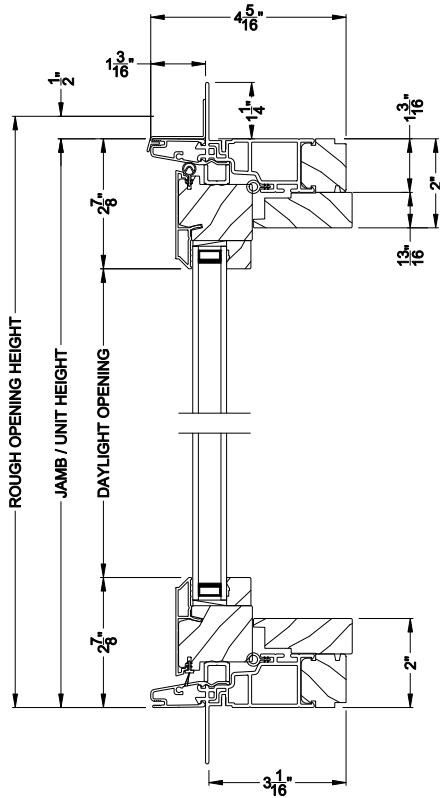

CONTEMPORARY CASEMENT PICTURE WINDOW (8211)
Horizontal Section - Shadow-Line Frame - 6-9/16" jamb

Weather Shield®

Contemporary Collection™

Casement Windows

CROSS SECTION DETAILS

CONTEMPORARY CASEMENT PICTURE WINDOW (8211)
Vertical Section - Shadow-Line Frame - 3-1/16" jamb