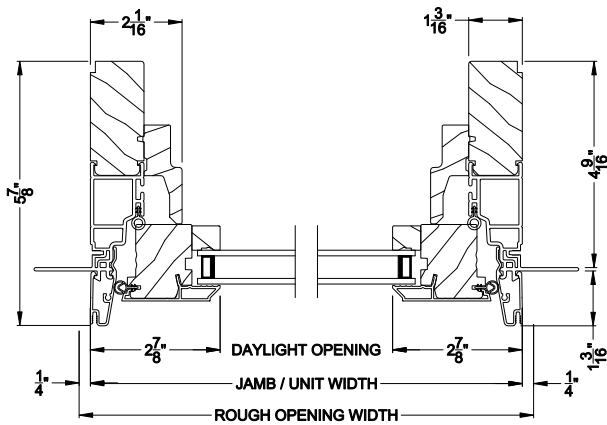

Weather Shield®

Contemporary Collection™

Casement Windows

CROSS SECTION DETAILS

CONTEMPORARY CASEMENT PICTURE WINDOW (8211)
Vertical Section - Shadow-Line Frame

CONTEMPORARY CASEMENT PICTURE WINDOW
Horizontal Stack Section - Transom Stack over Casement Picture

CONTEMPORARY CASEMENT PICTURE WINDOW (8211)
Horizontal Section - Shadow-Line Frame

CONTEMPORARY CASEMENT PICTURE WINDOW
Vertical Mull Section

Note: All dimensions are approximate. Weather Shield reserves the right to change specifications without notice.

Weather Shield®

Contemporary Collection™

Casement Windows

CROSS SECTION DETAILS

CONTEMPORARY CASEMENT PICTURE WINDOW
Horizontal Stack Section - Transom Stack over Casement Picture

CONTEMPORARY CASEMENT PICTURE WINDOW (8211)
Vertical Section - Shadow-Line Frame - 6-9/16" jamb

CONTEMPORARY CASEMENT PICTURE WINDOW (8211)
Horizontal Section - Shadow-Line Frame - 6-9/16" jamb

CONTEMPORARY CASEMENT PICTURE WINDOW
Vertical Mull Section

Note: All dimensions are approximate. Weather Shield reserves the right to change specifications without notice.