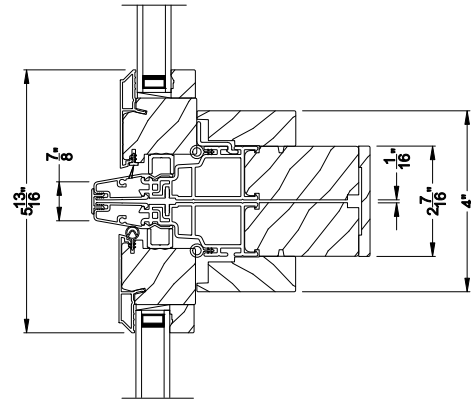

Weather Shield®

Contemporary Collection™

Casement Windows

CROSS SECTION DETAILS

CONTEMPORARY CASEMENT PICTURE WINDOW (8211)
Vertical Section - Shadow-Line Frame

CONTEMPORARY CASEMENT PICTURE WINDOW
Horizontal Stack Section - Transom Stack over Casement Picture

CONTEMPORARY CASEMENT PICTURE WINDOW (8211)
Horizontal Section - Shadow-Line Frame

CONTEMPORARY CASEMENT PICTURE WINDOW
Vertical Mull Section

Note: All dimensions are approximate. Weather Shield reserves the right to change specifications without notice.

Weather Shield®

Contemporary Collection™

Casement Windows

CROSS SECTION DETAILS

CONTEMPORARY CASEMENT PICTURE WINDOW
Horizontal Stack Section - Transom Stack over Casement Picture

CONTEMPORARY CASEMENT PICTURE WINDOW (8211)
Vertical Section - Shadow-Line Frame - 6-9/16" jamb

CONTEMPORARY CASEMENT PICTURE WINDOW (8211)
Horizontal Section - Shadow-Line Frame - 6-9/16" jamb

CONTEMPORARY CASEMENT PICTURE WINDOW
Vertical Mull Section

Note: All dimensions are approximate. Weather Shield reserves the right to change specifications without notice.