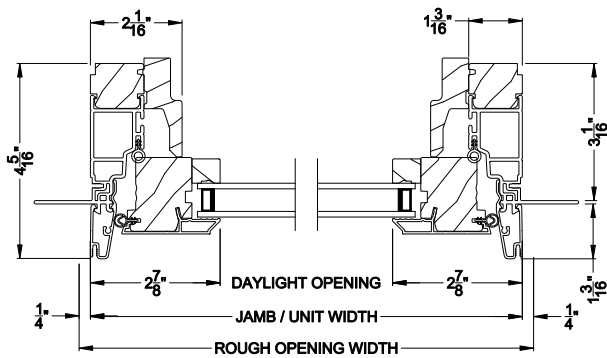

CONTEMPORARY CASEMENT PICTURE WINDOW (8211)
Horizontal Section - Shadow-Line Frame

CONTEMPORARY CASEMENT PICTURE WINDOW
Vertical Mull Section

Note: All dimensions are approximate. Weather Shield reserves the right to change specifications without notice.

CONTEMPORARY CASEMENT PICTURE WINDOW (8211)
Horizontal Section - Shadow-Line Frame - 6-9/16" jamb

CONTEMPORARY CASEMENT PICTURE WINDOW
Vertical Mull Section

Note: All dimensions are approximate. Weather Shield reserves the right to change specifications without notice.

Weather Shield®

Contemporary Collection™

Casement Windows

CROSS SECTION DETAILS

CONTEMPORARY CASEMENT PICTURE WINDOW (8211)
Vertical Section - Shadow-Line Frame - 3-1/16" jamb

CONTEMPORARY CASEMENT PICTURE WINDOW
Horizontal Stack Section - Transom Stack over Casement Picture

CONTEMPORARY CASEMENT PICTURE WINDOW (8211)
Horizontal Section - Shadow-Line Frame - 3-1/16" jamb

CONTEMPORARY CASEMENT PICTURE WINDOW
Vertical Mull Section

Note: All dimensions are approximate. Weather Shield reserves the right to change specifications without notice.