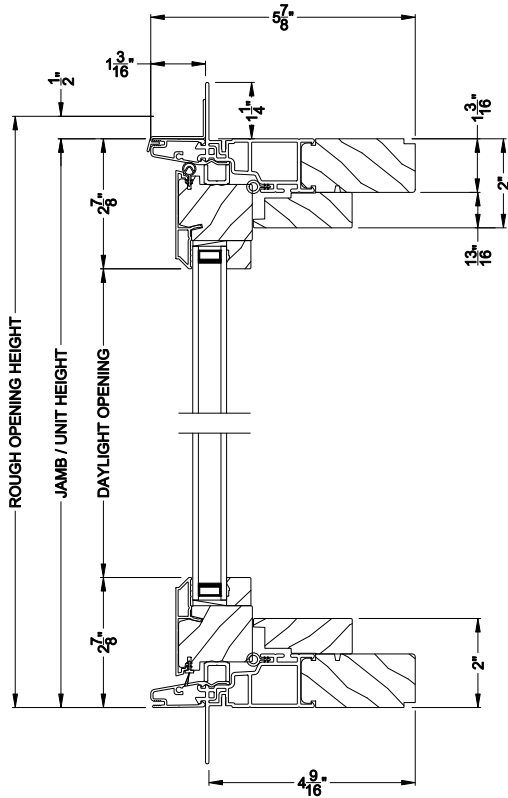

Weather Shield®

Contemporary Collection™

Casement Windows

CROSS SECTION DETAILS

CONTEMPORARY CASEMENT PICTURE WINDOW (8211)
Vertical Section - Shadow-Line Frame

CONTEMPORARY CASEMENT PICTURE WINDOW
Horizontal Stack Section - Transom Stack over Casement Picture

CONTEMPORARY CASEMENT PICTURE WINDOW (8211)
Horizontal Section - Shadow-Line Frame

CONTEMPORARY CASEMENT PICTURE WINDOW
Vertical Mull Section

Note: All dimensions are approximate. Weather Shield reserves the right to change specifications without notice.

Weather Shield®

Contemporary Collection™

Casement Windows

CROSS SECTION DETAILS

CONTEMPORARY CASEMENT PICTURE WINDOW
Horizontal Stack Section - Transom Stack over Casement Picture

CONTEMPORARY CASEMENT PICTURE WINDOW (8211)
Vertical Section - Shadow-Line Frame - 6-9/16" jamb

CONTEMPORARY CASEMENT PICTURE WINDOW (8211)
Horizontal Section - Shadow-Line Frame - 6-9/16" jamb

CONTEMPORARY CASEMENT PICTURE WINDOW
Vertical Mull Section

Note: All dimensions are approximate. Weather Shield reserves the right to change specifications without notice.