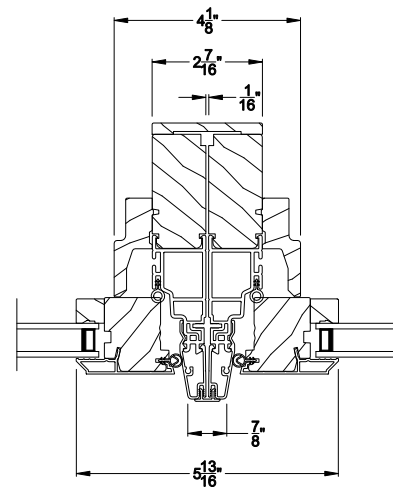

CONTEMPORARY CASEMENT PICTURE WINDOW (8211)
Horizontal Section - Shadow-Line Frame

CONTEMPORARY CASEMENT PICTURE WINDOW
Vertical Mull Section

Note: All dimensions are approximate. Weather Shield reserves the right to change specifications without notice.

Weather Shield®

Contemporary Collection™

Casement Windows

CROSS SECTION DETAILS

CONTEMPORARY CASEMENT PICTURE WINDOW
Horizontal Stack Section - Transom Stack over Casement Picture

CONTEMPORARY CASEMENT PICTURE WINDOW (8211)
Vertical Section - Shadow-Line Frame - 6-9/16" jamb

CONTEMPORARY CASEMENT PICTURE WINDOW (8211)
Horizontal Section - Shadow-Line Frame - 6-9/16" jamb

CONTEMPORARY CASEMENT PICTURE WINDOW
Vertical Mull Section

Note: All dimensions are approximate. Weather Shield reserves the right to change specifications without notice.

CONTEMPORARY CASEMENT PICTURE WINDOW (8211)
Horizontal Section - Shadow-Line Frame - 3-1/16" jamb

CONTEMPORARY CASEMENT PICTURE WINDOW
Vertical Mull Section

Note: All dimensions are approximate. Weather Shield reserves the right to change specifications without notice.