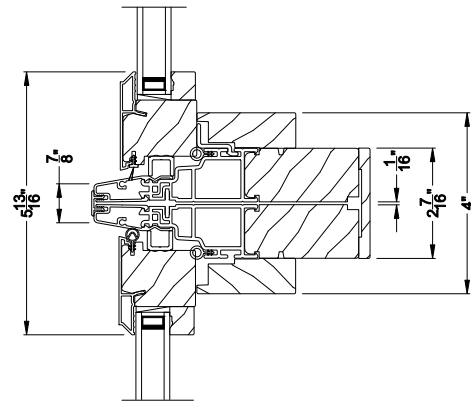

Weather Shield®

Contemporary Collection™

Casement Windows

CROSS SECTION DETAILS

CONTEMPORARY CASEMENT PICTURE WINDOW (8211)
Vertical Section - Shadow-Line Frame

CONTEMPORARY CASEMENT PICTURE WINDOW
Horizontal Stack Section - Transom Stack over Casement Picture

CONTEMPORARY CASEMENT PICTURE WINDOW (8211)
Horizontal Section - Shadow-Line Frame

CONTEMPORARY CASEMENT PICTURE WINDOW
Vertical Mull Section

Note: All dimensions are approximate. Weather Shield reserves the right to change specifications without notice.

Weather Shield®

Contemporary Collection™

Casement Windows

CROSS SECTION DETAILS

CONTEMPORARY CASEMENT PICTURE WINDOW
Horizontal Stack Section - Transom Stack over Casement Picture

CONTEMPORARY CASEMENT PICTURE WINDOW (8211)
Vertical Section - Shadow-Line Frame - 6-9/16" jamb

CONTEMPORARY CASEMENT PICTURE WINDOW (8211)
Horizontal Section - Shadow-Line Frame - 6-9/16" jamb

CONTEMPORARY CASEMENT PICTURE WINDOW
Vertical Mull Section

Note: All dimensions are approximate. Weather Shield reserves the right to change specifications without notice.