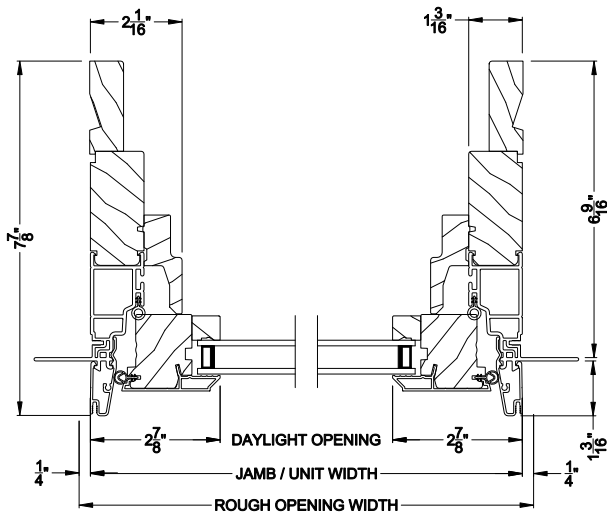

CONTEMPORARY CASEMENT PICTURE WINDOW (8211)
Horizontal Section - Shadow-Line Frame

CONTEMPORARY CASEMENT PICTURE WINDOW
Vertical Mull Section

Note: All dimensions are approximate. Weather Shield reserves the right to change specifications without notice.

Weather Shield®

Contemporary Collection™

Casement Windows

CROSS SECTION DETAILS

CONTEMPORARY CASEMENT PICTURE WINDOW
Horizontal Stack Section - Transom Stack over Casement Picture

CONTEMPORARY CASEMENT PICTURE WINDOW (8211)
Vertical Section - Shadow-Line Frame - 6-9/16" jamb

CONTEMPORARY CASEMENT PICTURE WINDOW (8211)
Horizontal Section - Shadow-Line Frame - 6-9/16" jamb

CONTEMPORARY CASEMENT PICTURE WINDOW
Vertical Mull Section

Note: All dimensions are approximate. Weather Shield reserves the right to change specifications without notice.

CONTEMPORARY CASEMENT PICTURE WINDOW (8211)
Horizontal Section - Shadow-Line Frame - 3-1/16" jamb

CONTEMPORARY CASEMENT PICTURE WINDOW
Vertical Mull Section

Note: All dimensions are approximate. Weather Shield reserves the right to change specifications without notice.