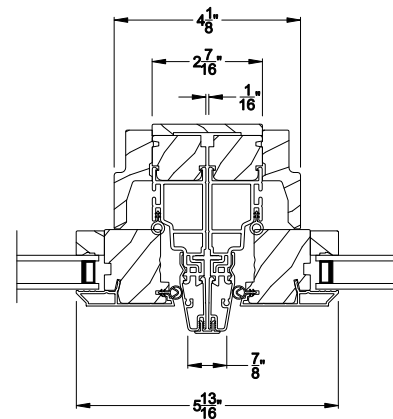

CONTEMPORARY CASEMENT PICTURE WINDOW (8211)
Horizontal Section - Shadow-Line Frame

CONTEMPORARY CASEMENT PICTURE WINDOW
Vertical Mull Section

Note: All dimensions are approximate. Weather Shield reserves the right to change specifications without notice.

CONTEMPORARY CASEMENT PICTURE WINDOW (8211)
Horizontal Section - Shadow-Line Frame - 6-9/16" jamb

CONTEMPORARY CASEMENT PICTURE WINDOW
Vertical Mull Section

Note: All dimensions are approximate. Weather Shield reserves the right to change specifications without notice.

Weather Shield®

Contemporary Collection™

Casement Windows

CROSS SECTION DETAILS

CONTEMPORARY CASEMENT PICTURE WINDOW (8211)
Vertical Section - Shadow-Line Frame - 3-1/16" jamb

CONTEMPORARY CASEMENT PICTURE WINDOW
Horizontal Stack Section - Transom Stack over Casement Picture

CONTEMPORARY CASEMENT PICTURE WINDOW (8211)
Horizontal Section - Shadow-Line Frame - 3-1/16" jamb

CONTEMPORARY CASEMENT PICTURE WINDOW
Vertical Mull Section

Note: All dimensions are approximate. Weather Shield reserves the right to change specifications without notice.