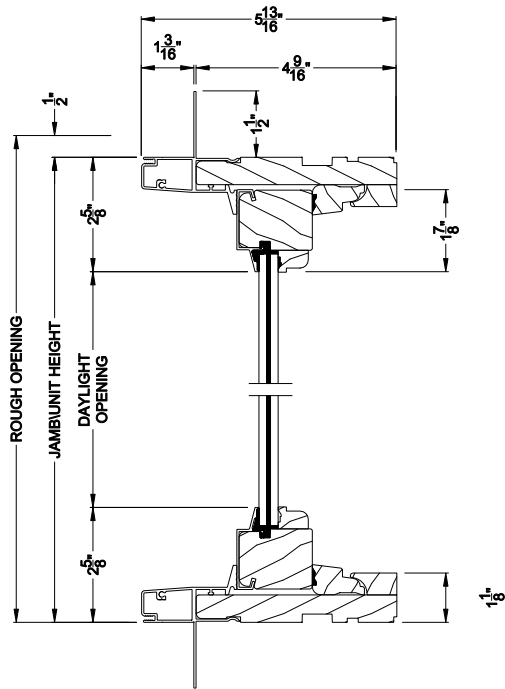

Weather Shield®

Premium Coastal™ - SG

Hinged Door Transom

CROSS SECTION DETAILS

PREMIUM COASTAL SG DOOR TRANSOM (1604)
Horizontal Section - With 1 Panel

PREMIUM COASTAL SG DOOR TRANSOM (1604)
Vertical Section

PREMIUM COASTAL SG DOOR TRANSOM (1604)
Horizontal Section - With 2 Panels

Note: All dimensions are approximate. Weather Shield reserves the right to change specifications without notice.

Weather Shield®

Premium Coastal™ - SG

Hinged Door Transom

CROSS SECTION DETAILS

PREMIUM COASTAL SG DOOR TRANSOM (1604)
Vertical Section - 6-9/16" Jamb

PREMIUM COASTAL SG DOOR TRANSOM (1604)
Horizontal Section - With 1 Panel - 6-9/16" Jamb

PREMIUM COASTAL SG DOOR TRANSOM (1604)
Horizontal Section - With 2 Panels - 6-9/16" Jamb

Note: All dimensions are approximate. Weather Shield reserves the right to change specifications without notice.