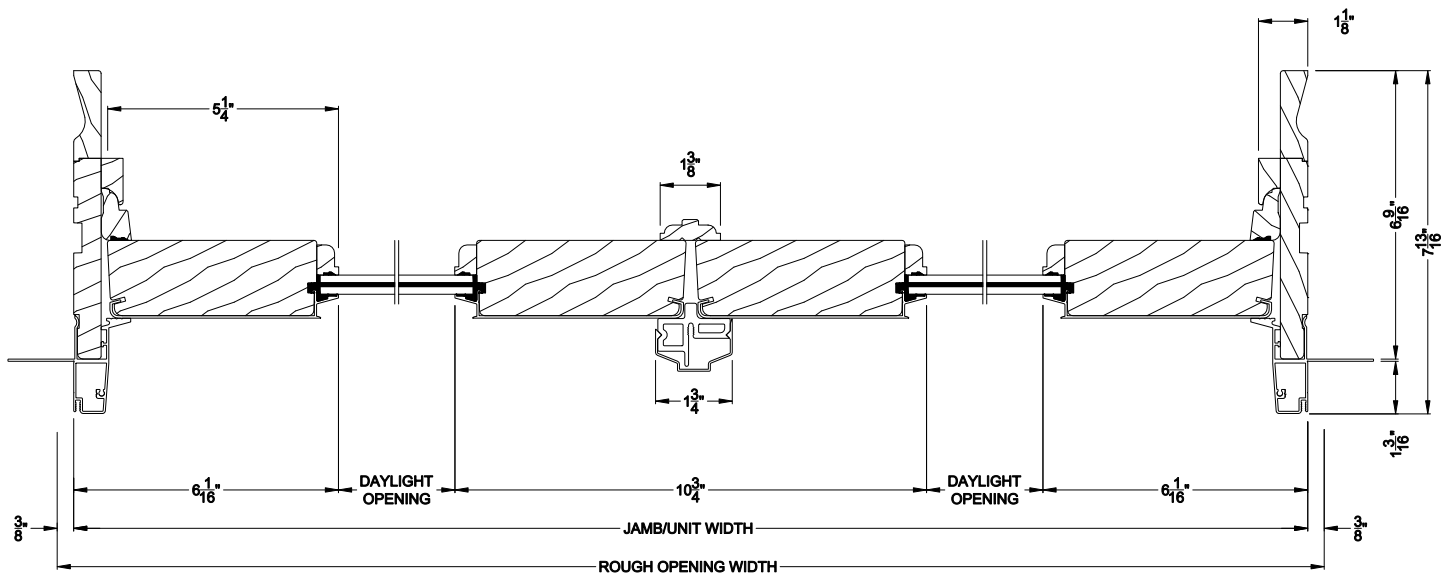

Weather Shield®

Premium Coastal™ - SG

Hinged Door Transom

CROSS SECTION DETAILS

PREMIUM COASTAL SG DOOR TRANSOM (1604)
Horizontal Section - With 1 Panel

PREMIUM COASTAL SG DOOR TRANSOM (1604)
Vertical Section

PREMIUM COASTAL SG DOOR TRANSOM (1604)
Horizontal Section - With 2 Panels

Note: All dimensions are approximate. Weather Shield reserves the right to change specifications without notice.

Weather Shield®

Premium Coastal™ - SG

Hinged Door Transom

CROSS SECTION DETAILS

PREMIUM COASTAL SG DOOR TRANSOM (1604)
Vertical Section - 6-9/16" Jamb

PREMIUM COASTAL SG DOOR TRANSOM (1604)
Horizontal Section - With 1 Panel - 6-9/16" Jamb

PREMIUM COASTAL SG DOOR TRANSOM (1604)
Horizontal Section - With 2 Panels - 6-9/16" Jamb

Note: All dimensions are approximate. Weather Shield reserves the right to change specifications without notice.