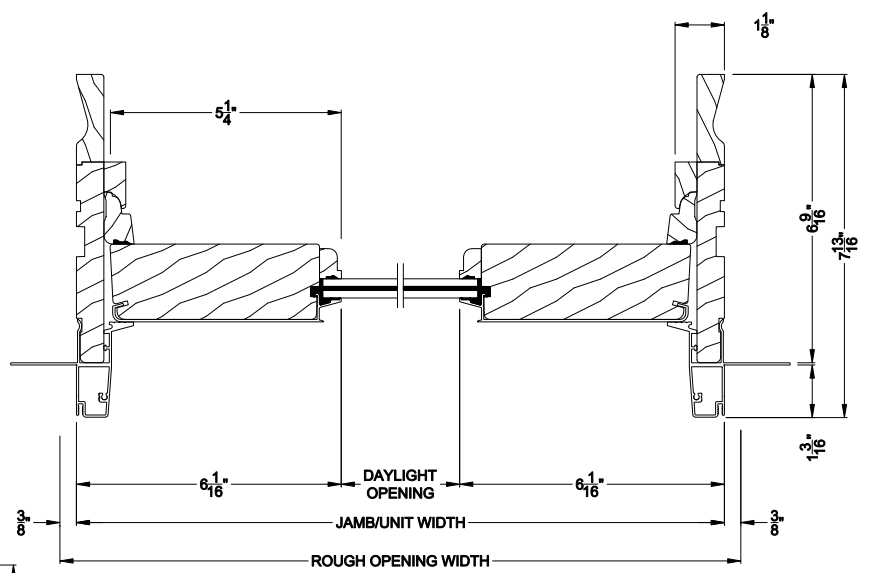

Weather Shield®

Premium Coastal™ - SG

Hinged Door Transom

CROSS SECTION DETAILS

PREMIUM COASTAL SG DOOR TRANSOM (1604)
Horizontal Section - With 1 Panel

PREMIUM COASTAL SG DOOR TRANSOM (1604)
Vertical Section

PREMIUM COASTAL SG DOOR TRANSOM (1604)
Horizontal Section - With 2 Panels

Note: All dimensions are approximate. Weather Shield reserves the right to change specifications without notice.

Weather Shield®

Premium Coastal™ - SG

Hinged Door Transom

CROSS SECTION DETAILS

PREMIUM COASTAL SG DOOR TRANSOM (1604)
Vertical Section - 6-9/16" Jamb

PREMIUM COASTAL SG DOOR TRANSOM (1604)
Horizontal Section - With 1 Panel - 6-9/16" Jamb

PREMIUM COASTAL SG DOOR TRANSOM (1604)
Horizontal Section - With 2 Panels - 6-9/16" Jamb

Note: All dimensions are approximate. Weather Shield reserves the right to change specifications without notice.