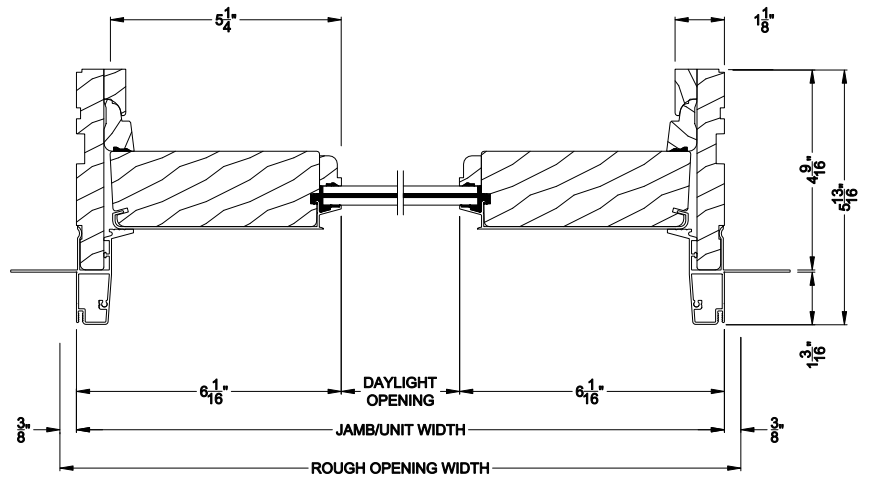

Weather Shield®

Premium Coastal™ - SG

Hinged Door Transom

CROSS SECTION DETAILS

PREMIUM COASTAL SG DOOR TRANSOM (1604)
Horizontal Section - With 1 Panel

PREMIUM COASTAL SG DOOR TRANSOM (1604)
Vertical Section

PREMIUM COASTAL SG DOOR TRANSOM (1604)
Horizontal Section - With 2 Panels

Note: All dimensions are approximate. Weather Shield reserves the right to change specifications without notice.

Weather Shield®

Premium Coastal™ - SG

Hinged Door Transom

CROSS SECTION DETAILS

PREMIUM COASTAL SG DOOR TRANSOM (1604)
Vertical Section - 6-9/16" Jamb

PREMIUM COASTAL SG DOOR TRANSOM (1604)
Horizontal Section - With 1 Panel - 6-9/16" Jamb

PREMIUM COASTAL SG DOOR TRANSOM (1604)
Horizontal Section - With 2 Panels - 6-9/16" Jamb

Note: All dimensions are approximate. Weather Shield reserves the right to change specifications without notice.