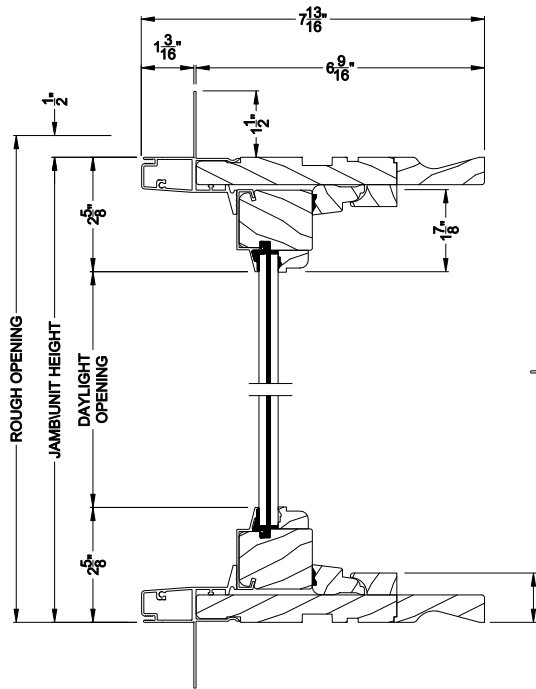

Weather Shield®

Premium Coastal™ - SG

Hinged Door Transom

CROSS SECTION DETAILS

PREMIUM COASTAL SG DOOR TRANSOM (1604)
Horizontal Section - With 1 Panel

PREMIUM COASTAL SG DOOR TRANSOM (1604)
Vertical Section

PREMIUM COASTAL SG DOOR TRANSOM (1604)
Horizontal Section - With 2 Panels

Note: All dimensions are approximate. Weather Shield reserves the right to change specifications without notice.

Weather Shield®

Premium Coastal™ - SG

Hinged Door Transom

CROSS SECTION DETAILS

PREMIUM COASTAL SG DOOR TRANSOM (1604)
Vertical Section - 6-9/16" Jamb

PREMIUM COASTAL SG DOOR TRANSOM (1604)
Horizontal Section - With 1 Panel - 6-9/16" Jamb

PREMIUM COASTAL SG DOOR TRANSOM (1604)
Horizontal Section - With 2 Panels - 6-9/16" Jamb

Note: All dimensions are approximate. Weather Shield reserves the right to change specifications without notice.