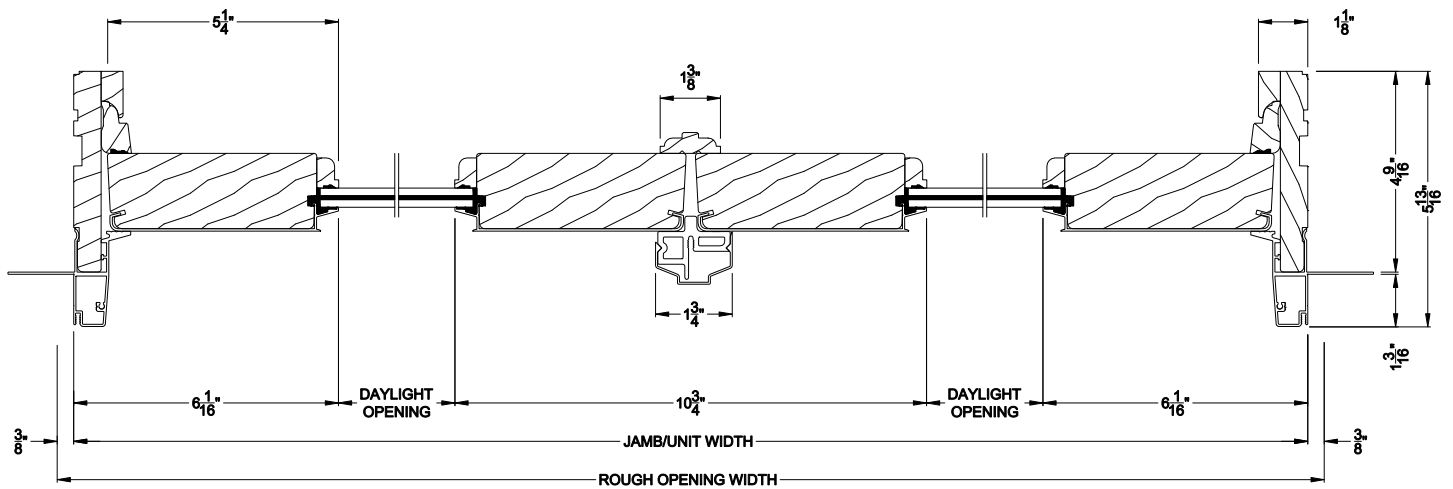

Weather Shield®

Premium Coastal™ - SG

Hinged Door Transom

CROSS SECTION DETAILS

PREMIUM COASTAL SG DOOR TRANSOM (1604)
Horizontal Section - With 1 Panel

PREMIUM COASTAL SG DOOR TRANSOM (1604)
Vertical Section

PREMIUM COASTAL SG DOOR TRANSOM (1604)
Horizontal Section - With 2 Panels

Note: All dimensions are approximate. Weather Shield reserves the right to change specifications without notice.

Weather Shield®

Premium Coastal™ - SG

Hinged Door Transom

CROSS SECTION DETAILS

PREMIUM COASTAL SG DOOR TRANSOM (1604)
Vertical Section - 6-9/16" Jamb

PREMIUM COASTAL SG DOOR TRANSOM (1604)
Horizontal Section - With 1 Panel - 6-9/16" Jamb

PREMIUM COASTAL SG DOOR TRANSOM (1604)
Horizontal Section - With 2 Panels - 6-9/16" Jamb

Note: All dimensions are approximate. Weather Shield reserves the right to change specifications without notice.