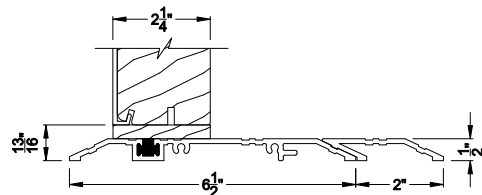

PREMIUM COASTAL IG OUTSWING SIDELITE (1606)
Horizontal Section - 2-1/4" Panel

PREMIUM COASTAL IG OUTSWING SIDELITE
Vertical Mull Section - 2-1/4" Panel 2" LVL

Note: All dimensions are approximate. Weather Shield reserves the right to change specifications without notice.

Weather Shield™

Premium Series Coastal - IG

Hinged Patio Doors

CROSS SECTION DETAILS

PREMIUM COASTAL IG OUTSWING SIDELITE (1606)
Vertical Section - Standard Sill - 2-1/4\"/>

PREMIUM COASTAL IG OUTSWING SIDELITE
Vertical Section - ADA Sill - 6-9/16\"/>

PREMIUM COASTAL IG OUTSWING SIDELITE (1606)
Horizontal Section - 2-1/4\"/>

PREMIUM COASTAL IG OUTSWING SIDELITE
Vertical Mull Section - 2-1/4\"/>

Note: All dimensions are approximate. Weather Shield reserves the right to change specifications without notice.