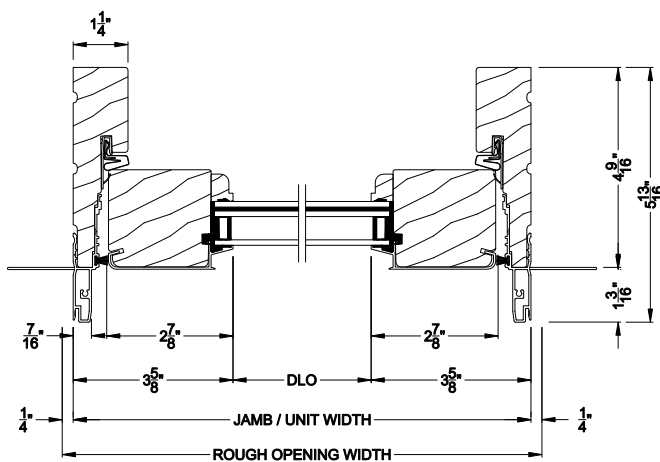

Weather Shield™

Premium Series Coastal - IG

Hinged Patio Doors

CROSS SECTION DETAILS

PREMIUM COASTAL IG OUTSWING SIDELITE (1606)
Vertical Section - Standard Sill 2-1/4" Panel

PREMIUM COASTAL IG OUTSWING SIDELITE
Vertical Section - ADA Sill 2-1/4" Panel

PREMIUM COASTAL IG OUTSWING SIDELITE (1606)
Horizontal Section - 2-1/4" Panel

PREMIUM COASTAL IG OUTSWING SIDELITE
Vertical Mull Section - 2-1/4" Panel 2" LVL

Note: All dimensions are approximate. Weather Shield reserves the right to change specifications without notice.

Weather Shield™

Premium Series Coastal - IG

Hinged Patio Doors

CROSS SECTION DETAILS

PREMIUM COASTAL IG OUTSWING SIDELITE (1606)
Vertical Section - Standard Sill - 2-1/4\"/>

PREMIUM COASTAL IG OUTSWING SIDELITE
Vertical Section - ADA Sill - 6-9/16\"/>

PREMIUM COASTAL IG OUTSWING SIDELITE (1606)
Horizontal Section - 2-1/4\"/>

PREMIUM COASTAL IG OUTSWING SIDELITE
Vertical Mull Section - 2-1/4\"/>

Note: All dimensions are approximate. Weather Shield reserves the right to change specifications without notice.