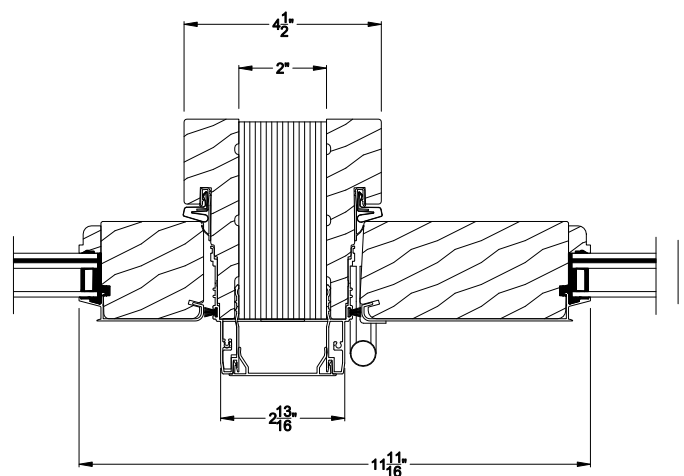

PREMIUM COASTAL IG OUTSWING SIDELITE (1606)
Horizontal Section - 2-1/4" Panel

PREMIUM COASTAL IG OUTSWING SIDELITE
Vertical Mull Section - 2-1/4" Panel 2" LVL

Note: All dimensions are approximate. Weather Shield reserves the right to change specifications without notice.

Weather Shield™

Premium Series Coastal - IG

Hinged Patio Doors

CROSS SECTION DETAILS

PREMIUM COASTAL IG OUTSWING SIDELITE (1606)
Vertical Section - Standard Sill - 2-1/4\"/>

PREMIUM COASTAL IG OUTSWING SIDELITE
Vertical Section - ADA Sill - 6-9/16\"/>

PREMIUM COASTAL IG OUTSWING SIDELITE (1606)
Horizontal Section - 2-1/4\"/>

PREMIUM COASTAL IG OUTSWING SIDELITE
Vertical Mull Section - 2-1/4\"/>

Note: All dimensions are approximate. Weather Shield reserves the right to change specifications without notice.