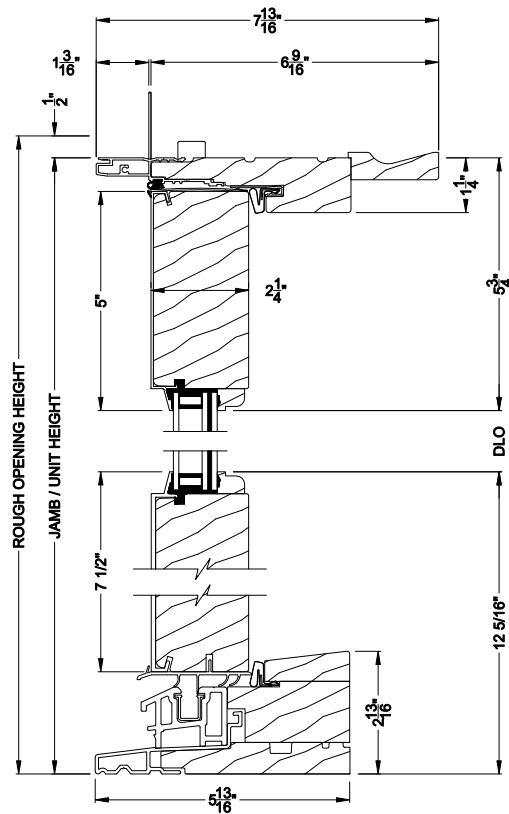

PREMIUM COASTAL IG OUTSWING SIDELITE (1606)
Horizontal Section - 2-1/4" Panel

PREMIUM COASTAL IG OUTSWING SIDELITE
Vertical Mull Section - 2-1/4" Panel 2" LVL

Note: All dimensions are approximate. Weather Shield reserves the right to change specifications without notice.

Weather Shield™

Premium Series Coastal - IG

Hinged Patio Doors

CROSS SECTION DETAILS

PREMIUM COASTAL IG OUTSWING SIDELITE (1606)
Vertical Section - Standard Sill - 2-1/4\"/>

PREMIUM COASTAL IG OUTSWING SIDELITE
Vertical Section - ADA Sill - 6-9/16\"/>

PREMIUM COASTAL IG OUTSWING SIDELITE (1606)
Horizontal Section - 2-1/4\"/>

PREMIUM COASTAL IG OUTSWING SIDELITE
Vertical Mull Section - 2-1/4\"/>

Note: All dimensions are approximate. Weather Shield reserves the right to change specifications without notice.