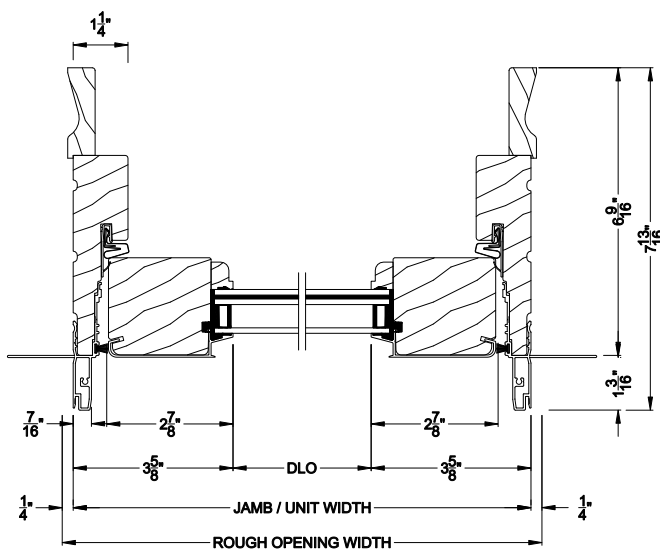

PREMIUM COASTAL IG OUTSWING SIDELITE (1606)
Horizontal Section - 2-1/4" Panel

PREMIUM COASTAL IG OUTSWING SIDELITE
Vertical Mull Section - 2-1/4" Panel 2" LVL

Note: All dimensions are approximate. Weather Shield reserves the right to change specifications without notice.

Weather Shield™

Premium Series Coastal - IG

Hinged Patio Doors

CROSS SECTION DETAILS

PREMIUM COASTAL IG OUTSWING SIDELITE (1606)
Vertical Section - Standard Sill - 2-1/4\"/>

PREMIUM COASTAL IG OUTSWING SIDELITE
Vertical Section - ADA Sill - 6-9/16\"/>

PREMIUM COASTAL IG OUTSWING SIDELITE (1606)
Horizontal Section - 2-1/4\"/>

PREMIUM COASTAL IG OUTSWING SIDELITE
Vertical Mull Section - 2-1/4\"/>

Note: All dimensions are approximate. Weather Shield reserves the right to change specifications without notice.