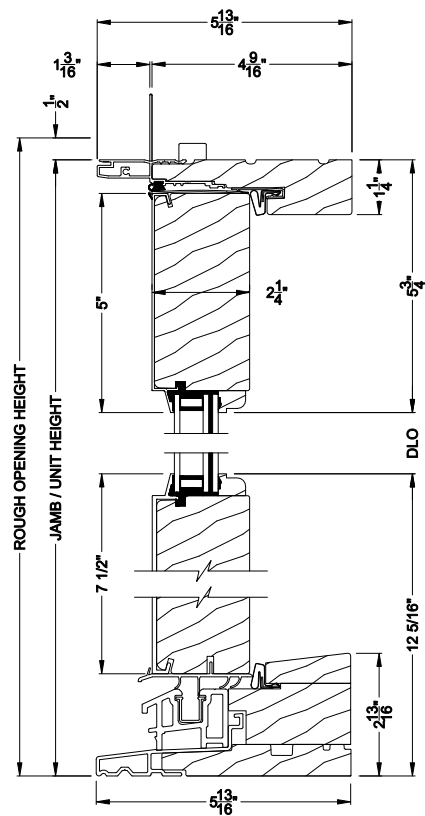

Weather Shield™

Premium Series Coastal - IG

Hinged Patio Doors

CROSS SECTION DETAILS

PREMIUM COASTAL IG OUTSWING SIDELITE (1606)
Vertical Section - Standard Sill 2-1/4" Panel

PREMIUM COASTAL IG OUTSWING SIDELITE
Vertical Section - ADA Sill 2-1/4" Panel

PREMIUM COASTAL IG OUTSWING SIDELITE (1606)
Horizontal Section - 2-1/4" Panel

PREMIUM COASTAL IG OUTSWING SIDELITE
Vertical Mull Section - 2-1/4" Panel 2" LVL

Note: All dimensions are approximate. Weather Shield reserves the right to change specifications without notice.

Weather Shield™

Premium Series Coastal - IG

Hinged Patio Doors

CROSS SECTION DETAILS

PREMIUM COASTAL IG OUTSWING SIDELITE (1606)
Vertical Section - Standard Sill - 2-1/4\"/>

PREMIUM COASTAL IG OUTSWING SIDELITE
Vertical Section - ADA Sill - 6-9/16\"/>

PREMIUM COASTAL IG OUTSWING SIDELITE (1606)
Horizontal Section - 2-1/4\"/>

PREMIUM COASTAL IG OUTSWING SIDELITE
Vertical Mull Section - 2-1/4\"/>

Note: All dimensions are approximate. Weather Shield reserves the right to change specifications without notice.