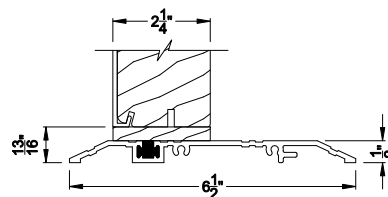

Weather Shield™

Premium Series Coastal - IG

Hinged Patio Doors

CROSS SECTION DETAILS

PREMIUM COASTAL IG OUTSWING SIDELITE (1606)
Vertical Section - Standard Sill 2-1/4" Panel

PREMIUM COASTAL IG OUTSWING SIDELITE
Vertical Section - ADA Sill 2-1/4" Panel

PREMIUM COASTAL IG OUTSWING SIDELITE (1606)
Horizontal Section - 2-1/4" Panel

PREMIUM COASTAL IG OUTSWING SIDELITE
Vertical Mull Section - 2-1/4" Panel 2" LVL

Note: All dimensions are approximate. Weather Shield reserves the right to change specifications without notice.

Weather Shield™

Premium Series Coastal - IG

Hinged Patio Doors

CROSS SECTION DETAILS

PREMIUM COASTAL IG OUTSWING SIDELITE (1606)
Vertical Section - Standard Sill - 2-1/4\"/>

PREMIUM COASTAL IG OUTSWING SIDELITE
Vertical Section - ADA Sill - 6-9/16\"/>

PREMIUM COASTAL IG OUTSWING SIDELITE (1606)
Horizontal Section - 2-1/4\"/>

PREMIUM COASTAL IG OUTSWING SIDELITE
Vertical Mull Section - 2-1/4\"/>

Note: All dimensions are approximate. Weather Shield reserves the right to change specifications without notice.