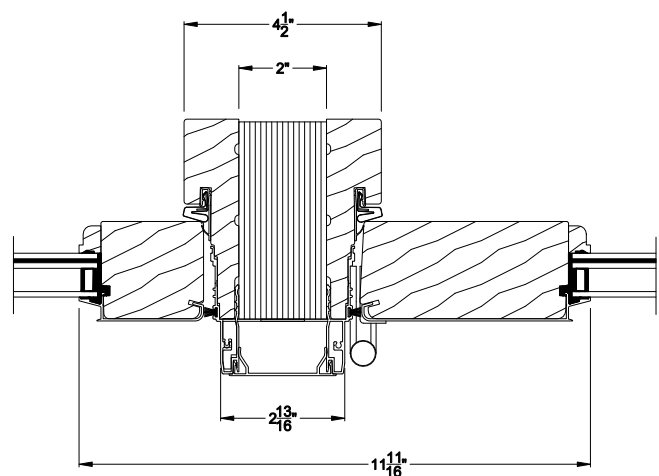

Weather Shield™

Premium Series Coastal - IG

Hinged Patio Doors

CROSS SECTION DETAILS

PREMIUM COASTAL IG OUTSWING SIDELITE (1606)
Vertical Section - Standard Sill 2-1/4" Panel

PREMIUM COASTAL IG OUTSWING SIDELITE
Vertical Section - ADA Sill 2-1/4" Panel

PREMIUM COASTAL IG OUTSWING SIDELITE (1606)
Horizontal Section - 2-1/4" Panel

PREMIUM COASTAL IG OUTSWING SIDELITE
Vertical Mull Section - 2-1/4" Panel 2" LVL

Note: All dimensions are approximate. Weather Shield reserves the right to change specifications without notice.

Weather Shield™

Premium Series Coastal - IG

Hinged Patio Doors

CROSS SECTION DETAILS

PREMIUM COASTAL IG OUTSWING SIDELITE (1606)
Vertical Section - Standard Sill - 2-1/4\"/>

PREMIUM COASTAL IG OUTSWING SIDELITE
Vertical Section - ADA Sill - 6-9/16\"/>

PREMIUM COASTAL IG OUTSWING SIDELITE (1606)
Horizontal Section - 2-1/4\"/>

PREMIUM COASTAL IG OUTSWING SIDELITE
Vertical Mull Section - 2-1/4\"/>

Note: All dimensions are approximate. Weather Shield reserves the right to change specifications without notice.