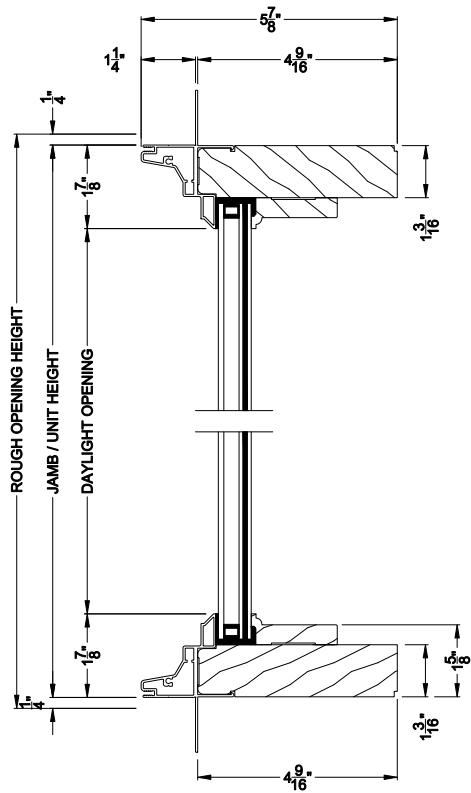

Weather Shield®

Premium Coastal™ - IG

Special Shape Direct-Set Windows

CROSS SECTION DETAILS

PREMIUM COASTAL IG DIRECT-SET (1310)
Vertical Section

PREMIUM COASTAL IG DIRECT-SET
Vertical Section - Simulated Sash (Cas)

PREMIUM COASTAL IG DIRECT-SET
Vertical Section - Simulated Sash (DH)

PREMIUM COASTAL IG DIRECT-SET (1310)
Horizontal Section

PREMIUM COASTAL IG DIRECT-SET
Vertical Mull Section

Note: All dimensions are approximate. Weather Shield reserves the right to change specifications without notice.

Weather Shield®

Premium Coastal™ - IG

Special Shape Direct-Set Windows

CROSS SECTION DETAILS

PREMIUM COASTAL IG DIRECT-SET (1310)
Vertical Section - 6-9/16" Jamb

PREMIUM COASTAL IG DIRECT-SET
Vertical Section - Simulated Sash (Cas)

PREMIUM COASTAL IG DIRECT-SET
Vertical Section - Simulated Sash (DH)

PREMIUM COASTAL IG DIRECT-SET (1310)
Horizontal Section - 6-9/16" Jamb

PREMIUM COASTAL IG DIRECT-SET
Vertical Mull Section

Note: All dimensions are approximate. Weather Shield reserves the right to change specifications without notice.