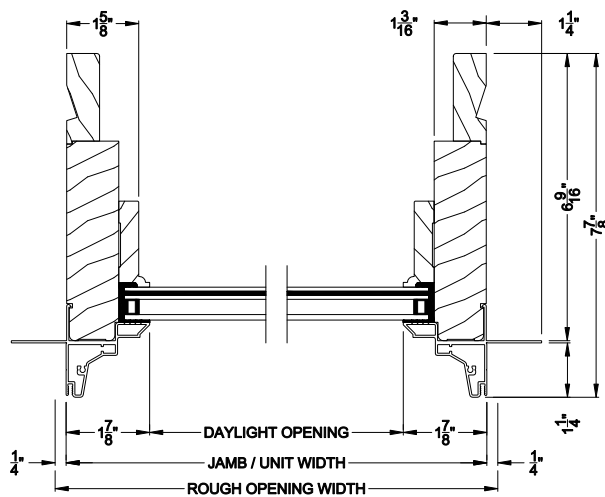

PREMIUM COASTAL IG DIRECT-SET
Vertical Section - Simulated Sash (DH)

PREMIUM COASTAL IG DIRECT-SET (1310)
Horizontal Section

PREMIUM COASTAL IG DIRECT-SET
Vertical Mull Section

Note: All dimensions are approximate. Weather Shield reserves the right to change specifications without notice.

Weather Shield®

Premium Coastal™ - IG

Special Shape Direct-Set Windows

CROSS SECTION DETAILS

PREMIUM COASTAL IG DIRECT-SET (1310)
Vertical Section - 6-9/16" Jamb

PREMIUM COASTAL IG DIRECT-SET
Vertical Section - Simulated Sash (Cas)

PREMIUM COASTAL IG DIRECT-SET
Vertical Section - Simulated Sash (DH)

PREMIUM COASTAL IG DIRECT-SET (1310)
Horizontal Section - 6-9/16" Jamb

PREMIUM COASTAL IG DIRECT-SET
Vertical Mull Section

Note: All dimensions are approximate. Weather Shield reserves the right to change specifications without notice.