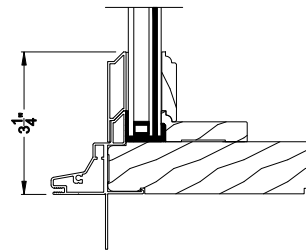

Weather Shield®

Premium Coastal™ - IG

Special Shape Direct-Set Windows

CROSS SECTION DETAILS

PREMIUM COASTAL IG DIRECT-SET (1310)
Vertical Section

PREMIUM COASTAL IG DIRECT-SET
Vertical Section - Simulated Sash (Cas)

PREMIUM COASTAL IG DIRECT-SET
Vertical Section - Simulated Sash (DH)

PREMIUM COASTAL IG DIRECT-SET (1310)
Horizontal Section

PREMIUM COASTAL IG DIRECT-SET
Vertical Mull Section

Note: All dimensions are approximate. Weather Shield reserves the right to change specifications without notice.

Weather Shield®

Premium Coastal™ - IG

Special Shape Direct-Set Windows

CROSS SECTION DETAILS

PREMIUM COASTAL IG DIRECT-SET (1310)
Vertical Section - 6-9/16" Jamb

PREMIUM COASTAL IG DIRECT-SET
Vertical Section - Simulated Sash (Cas)

PREMIUM COASTAL IG DIRECT-SET
Vertical Section - Simulated Sash (DH)

PREMIUM COASTAL IG DIRECT-SET (1310)
Horizontal Section - 6-9/16" Jamb

PREMIUM COASTAL IG DIRECT-SET
Vertical Mull Section

Note: All dimensions are approximate. Weather Shield reserves the right to change specifications without notice.