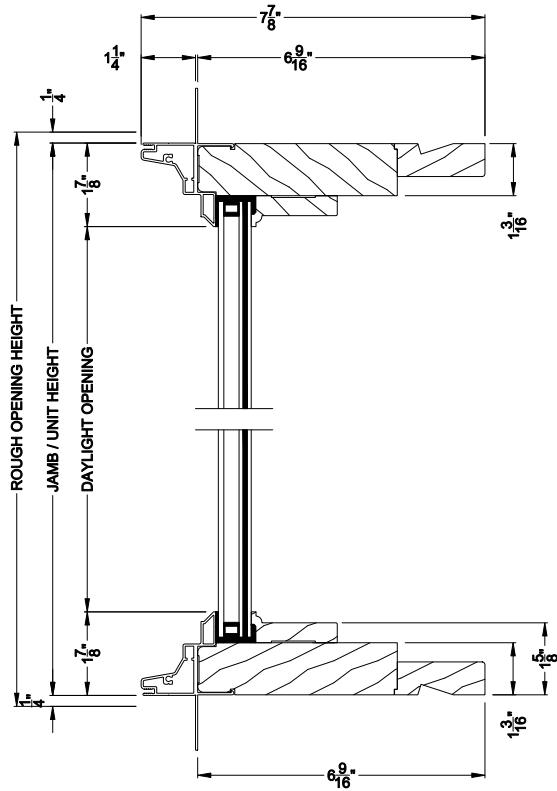

Weather Shield®

Premium Coastal™ - IG

Special Shape Direct-Set Windows

CROSS SECTION DETAILS

PREMIUM COASTAL IG DIRECT-SET (1310)
Vertical Section

PREMIUM COASTAL IG DIRECT-SET
Vertical Section - Simulated Sash (Cas)

PREMIUM COASTAL IG DIRECT-SET
Vertical Section - Simulated Sash (DH)

PREMIUM COASTAL IG DIRECT-SET (1310)
Horizontal Section

PREMIUM COASTAL IG DIRECT-SET
Vertical Mull Section

Note: All dimensions are approximate. Weather Shield reserves the right to change specifications without notice.

Weather Shield®

Premium Coastal™ - IG

Special Shape Direct-Set Windows

CROSS SECTION DETAILS

PREMIUM COASTAL IG DIRECT-SET (1310)
Vertical Section - 6-9/16" Jamb

PREMIUM COASTAL IG DIRECT-SET
Vertical Section - Simulated Sash (Cas)

PREMIUM COASTAL IG DIRECT-SET
Vertical Section - Simulated Sash (DH)

PREMIUM COASTAL IG DIRECT-SET (1310)
Horizontal Section - 6-9/16" Jamb

PREMIUM COASTAL IG DIRECT-SET
Vertical Mull Section

Note: All dimensions are approximate. Weather Shield reserves the right to change specifications without notice.