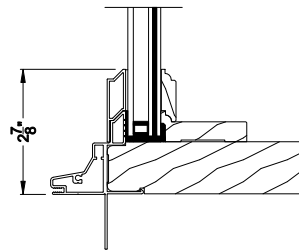

PREMIUM COASTAL IG DIRECT-SET
Vertical Section - Simulated Sash (DH)

PREMIUM COASTAL IG DIRECT-SET (1310)
Horizontal Section

PREMIUM COASTAL IG DIRECT-SET
Vertical Mull Section

Note: All dimensions are approximate. Weather Shield reserves the right to change specifications without notice.

Weather Shield®

Premium Coastal™ - IG

Special Shape Direct-Set Windows

CROSS SECTION DETAILS

PREMIUM COASTAL IG DIRECT-SET (1310)
Vertical Section - 6-9/16" Jamb

PREMIUM COASTAL IG DIRECT-SET
Vertical Section - Simulated Sash (Cas)

PREMIUM COASTAL IG DIRECT-SET
Vertical Section - Simulated Sash (DH)

PREMIUM COASTAL IG DIRECT-SET (1310)
Horizontal Section - 6-9/16" Jamb

PREMIUM COASTAL IG DIRECT-SET
Vertical Mull Section

Note: All dimensions are approximate. Weather Shield reserves the right to change specifications without notice.