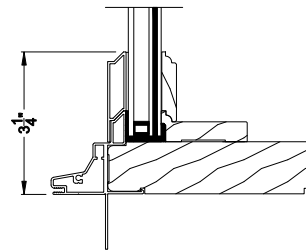

PREMIUM COASTAL IG DIRECT-SET
Vertical Section - Simulated Sash (DH)

PREMIUM COASTAL IG DIRECT-SET (1310)
Horizontal Section

PREMIUM COASTAL IG DIRECT-SET
Vertical Mull Section

Note: All dimensions are approximate. Weather Shield reserves the right to change specifications without notice.

Weather Shield®

Premium Coastal™ - IG

Special Shape Direct-Set Windows

CROSS SECTION DETAILS

PREMIUM COASTAL IG DIRECT-SET (1310)
Vertical Section - 6-9/16" Jamb

PREMIUM COASTAL IG DIRECT-SET
Vertical Section - Simulated Sash (Cas)

PREMIUM COASTAL IG DIRECT-SET
Vertical Section - Simulated Sash (DH)

PREMIUM COASTAL IG DIRECT-SET (1310)
Horizontal Section - 6-9/16" Jamb

PREMIUM COASTAL IG DIRECT-SET
Vertical Mull Section

Note: All dimensions are approximate. Weather Shield reserves the right to change specifications without notice.