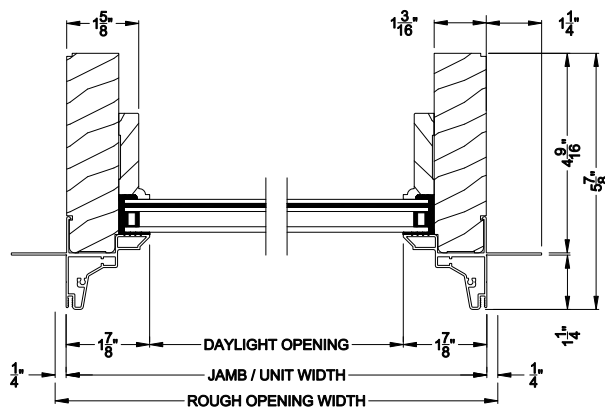

Weather Shield®

Premium Coastal™ - IG

Special Shape Direct-Set Windows

CROSS SECTION DETAILS

PREMIUM COASTAL IG DIRECT-SET (1310)
Vertical Section

PREMIUM COASTAL IG DIRECT-SET
Vertical Section - Simulated Sash (Cas)

PREMIUM COASTAL IG DIRECT-SET
Vertical Section - Simulated Sash (DH)

PREMIUM COASTAL IG DIRECT-SET (1310)
Horizontal Section

PREMIUM COASTAL IG DIRECT-SET
Vertical Mull Section

Note: All dimensions are approximate. Weather Shield reserves the right to change specifications without notice.

Weather Shield®

Premium Coastal™ - IG

Special Shape Direct-Set Windows

CROSS SECTION DETAILS

PREMIUM COASTAL IG DIRECT-SET (1310)
Vertical Section - 6-9/16" Jamb

PREMIUM COASTAL IG DIRECT-SET
Vertical Section - Simulated Sash (Cas)

PREMIUM COASTAL IG DIRECT-SET
Vertical Section - Simulated Sash (DH)

PREMIUM COASTAL IG DIRECT-SET (1310)
Horizontal Section - 6-9/16" Jamb

PREMIUM COASTAL IG DIRECT-SET
Vertical Mull Section

Note: All dimensions are approximate. Weather Shield reserves the right to change specifications without notice.