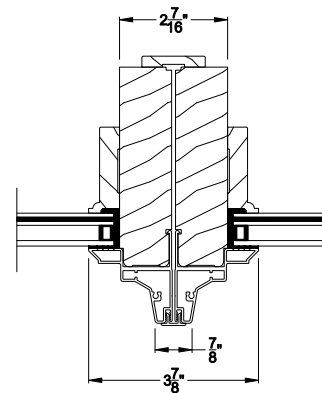

PREMIUM COASTAL IG DIRECT-SET
Vertical Section - Simulated Sash (DH)

PREMIUM COASTAL IG DIRECT-SET (1310)
Horizontal Section

PREMIUM COASTAL IG DIRECT-SET
Vertical Mull Section

Note: All dimensions are approximate. Weather Shield reserves the right to change specifications without notice.

Weather Shield®

Premium Coastal™ - IG

Special Shape Direct-Set Windows

CROSS SECTION DETAILS

PREMIUM COASTAL IG DIRECT-SET (1310)
Vertical Section - 6-9/16" Jamb

PREMIUM COASTAL IG DIRECT-SET
Vertical Section - Simulated Sash (Cas)

PREMIUM COASTAL IG DIRECT-SET
Vertical Section - Simulated Sash (DH)

PREMIUM COASTAL IG DIRECT-SET (1310)
Horizontal Section - 6-9/16" Jamb

PREMIUM COASTAL IG DIRECT-SET
Vertical Mull Section

Note: All dimensions are approximate. Weather Shield reserves the right to change specifications without notice.