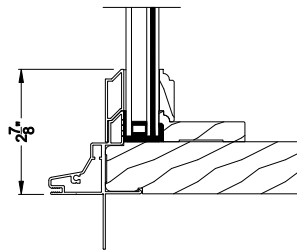

Weather Shield®

Premium Coastal™ - IG

Special Shape Direct-Set Windows

CROSS SECTION DETAILS

PREMIUM COASTAL IG DIRECT-SET (1310)
Vertical Section

PREMIUM COASTAL IG DIRECT-SET
Vertical Section - Simulated Sash (Cas)

PREMIUM COASTAL IG DIRECT-SET
Vertical Section - Simulated Sash (DH)

PREMIUM COASTAL IG DIRECT-SET (1310)
Horizontal Section

PREMIUM COASTAL IG DIRECT-SET
Vertical Mull Section

Note: All dimensions are approximate. Weather Shield reserves the right to change specifications without notice.

Weather Shield®

Premium Coastal™ - IG

Special Shape Direct-Set Windows

CROSS SECTION DETAILS

PREMIUM COASTAL IG DIRECT-SET (1310)
Vertical Section - 6-9/16" Jamb

PREMIUM COASTAL IG DIRECT-SET
Vertical Section - Simulated Sash (Cas)

PREMIUM COASTAL IG DIRECT-SET
Vertical Section - Simulated Sash (DH)

PREMIUM COASTAL IG DIRECT-SET (1310)
Horizontal Section - 6-9/16" Jamb

PREMIUM COASTAL IG DIRECT-SET
Vertical Mull Section

Note: All dimensions are approximate. Weather Shield reserves the right to change specifications without notice.