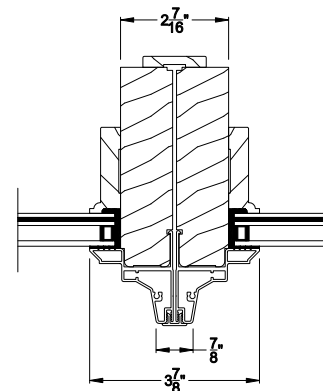

Weather Shield®

Premium Coastal™ - IG

Special Shape Direct-Set Windows

CROSS SECTION DETAILS

PREMIUM COASTAL IG DIRECT-SET (1310)
Vertical Section

PREMIUM COASTAL IG DIRECT-SET
Vertical Section - Simulated Sash (Cas)

PREMIUM COASTAL IG DIRECT-SET
Vertical Section - Simulated Sash (DH)

PREMIUM COASTAL IG DIRECT-SET (1310)
Horizontal Section

PREMIUM COASTAL IG DIRECT-SET
Vertical Mull Section

Note: All dimensions are approximate. Weather Shield reserves the right to change specifications without notice.

Weather Shield®

Premium Coastal™ - IG

Special Shape Direct-Set Windows

CROSS SECTION DETAILS

PREMIUM COASTAL IG DIRECT-SET (1310)
Vertical Section - 6-9/16" Jamb

PREMIUM COASTAL IG DIRECT-SET
Vertical Section - Simulated Sash (Cas)

PREMIUM COASTAL IG DIRECT-SET
Vertical Section - Simulated Sash (DH)

PREMIUM COASTAL IG DIRECT-SET (1310)
Horizontal Section - 6-9/16" Jamb

PREMIUM COASTAL IG DIRECT-SET
Vertical Mull Section

Note: All dimensions are approximate. Weather Shield reserves the right to change specifications without notice.