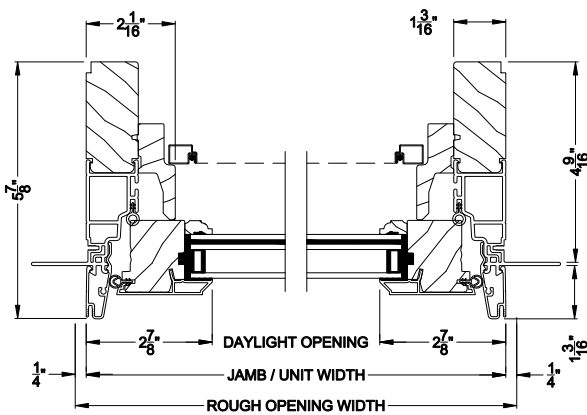

Weather Shield®

Premium Coastal™ - IG

Casement Windows

CROSS SECTION DETAILS

PREMIUM COASTAL IG CASEMENT WINDOW (1210)
Vertical Section

PREMIUM COASTAL IG CASEMENT WINDOW
Horizontal Stack Section - Transom Stack over Casement w/ 1/2" Alum.

PREMIUM COASTAL IG CASEMENT WINDOW (1210)
Horizontal Section

PREMIUM COASTAL IG CASEMENT WINDOW
Vertical Mull Section

Note: All dimensions are approximate. Weather Shield reserves the right to change specifications without notice.

Weather Shield®

Premium Coastal™ - IG

Casement Windows

CROSS SECTION DETAILS

PREMIUM COASTAL IG CASEMENT WINDOW (1210)
Vertical Section - 6-9/16" Jamb

PREMIUM COASTAL IG CASEMENT WINDOW
Horizontal Stack Section - Transom Stack over Casement w/ 1/2" Alum.

PREMIUM COASTAL IG CASEMENT WINDOW (1210)
Horizontal Section - 6-9/16" Jamb

PREMIUM COASTAL IG CASEMENT WINDOW
Vertical Mull Section

Note: All dimensions are approximate. Weather Shield reserves the right to change specifications without notice.