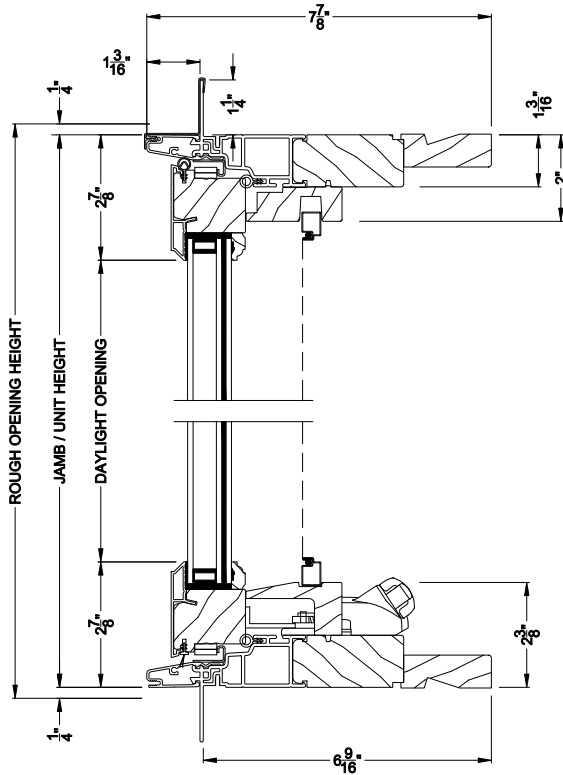

Weather Shield®

Premium Coastal™ - IG

Casement Windows

CROSS SECTION DETAILS

PREMIUM COASTAL IG CASEMENT WINDOW (1210)
Vertical Section

PREMIUM COASTAL IG CASEMENT WINDOW
Horizontal Stack Section - Transom Stack over Casement w/ 1/2" Alum.

PREMIUM COASTAL IG CASEMENT WINDOW (1210)
Horizontal Section

PREMIUM COASTAL IG CASEMENT WINDOW
Vertical Mull Section

Note: All dimensions are approximate. Weather Shield reserves the right to change specifications without notice.

Weather Shield®

Premium Coastal™ - IG

Casement Windows

CROSS SECTION DETAILS

PREMIUM COASTAL IG CASEMENT WINDOW (1210)
Vertical Section - 6-9/16" Jamb

PREMIUM COASTAL IG CASEMENT WINDOW
Horizontal Stack Section - Transom Stack over Casement w/ 1/2" Alum.

PREMIUM COASTAL IG CASEMENT WINDOW (1210)
Horizontal Section - 6-9/16" Jamb

PREMIUM COASTAL IG CASEMENT WINDOW
Vertical Mull Section

Note: All dimensions are approximate. Weather Shield reserves the right to change specifications without notice.