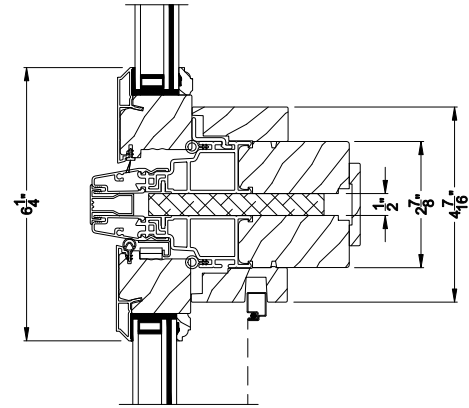

Weather Shield®

Premium Coastal™ - IG

Casement Windows

CROSS SECTION DETAILS

PREMIUM COASTAL IG CASEMENT WINDOW (1210)
Vertical Section

PREMIUM COASTAL IG CASEMENT WINDOW
Horizontal Stack Section - Transom Stack over Casement w/ 1/2" Alum.

PREMIUM COASTAL IG CASEMENT WINDOW (1210)
Horizontal Section

PREMIUM COASTAL IG CASEMENT WINDOW
Vertical Mull Section

Note: All dimensions are approximate. Weather Shield reserves the right to change specifications without notice.

Weather Shield®

Premium Coastal™ - IG

Casement Windows

CROSS SECTION DETAILS

PREMIUM COASTAL IG CASEMENT WINDOW (1210)
Vertical Section - 6-9/16" Jamb

PREMIUM COASTAL IG CASEMENT WINDOW
Horizontal Stack Section - Transom Stack over Casement w/ 1/2" Alum.

PREMIUM COASTAL IG CASEMENT WINDOW (1210)
Horizontal Section - 6-9/16" Jamb

PREMIUM COASTAL IG CASEMENT WINDOW
Vertical Mull Section

Note: All dimensions are approximate. Weather Shield reserves the right to change specifications without notice.