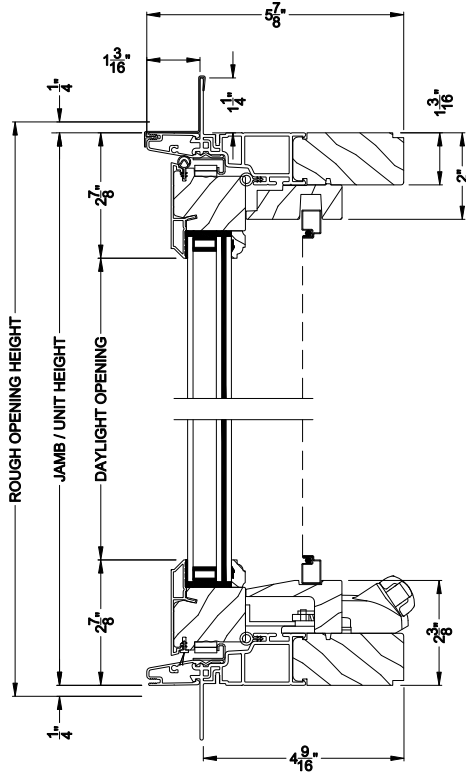

Weather Shield®

Premium Coastal™ - IG

Casement Windows

CROSS SECTION DETAILS

PREMIUM COASTAL IG CASEMENT WINDOW (1210)
Vertical Section

PREMIUM COASTAL IG CASEMENT WINDOW
Horizontal Stack Section - Transom Stack over Casement w/ 1/2" Alum.

PREMIUM COASTAL IG CASEMENT WINDOW (1210)
Horizontal Section

PREMIUM COASTAL IG CASEMENT WINDOW
Vertical Mull Section

Note: All dimensions are approximate. Weather Shield reserves the right to change specifications without notice.

Weather Shield®

Premium Coastal™ - IG

Casement Windows

CROSS SECTION DETAILS

PREMIUM COASTAL IG CASEMENT WINDOW (1210)
Vertical Section - 6-9/16" Jamb

PREMIUM COASTAL IG CASEMENT WINDOW
Horizontal Stack Section - Transom Stack over Casement w/ 1/2" Alum.

PREMIUM COASTAL IG CASEMENT WINDOW (1210)
Horizontal Section - 6-9/16" Jamb

PREMIUM COASTAL IG CASEMENT WINDOW
Vertical Mull Section

Note: All dimensions are approximate. Weather Shield reserves the right to change specifications without notice.