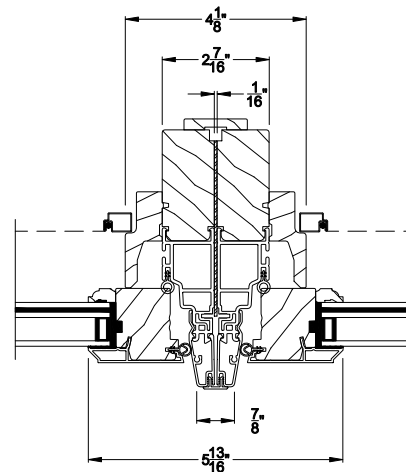

Weather Shield®

Premium Coastal™ - IG

Casement Windows

CROSS SECTION DETAILS

PREMIUM COASTAL IG CASEMENT WINDOW (1210)
Vertical Section

PREMIUM COASTAL IG CASEMENT WINDOW
Horizontal Stack Section - Transom Stack over Casement w/ 1/2" Alum.

PREMIUM COASTAL IG CASEMENT WINDOW (1210)
Horizontal Section

PREMIUM COASTAL IG CASEMENT WINDOW
Vertical Mull Section

Note: All dimensions are approximate. Weather Shield reserves the right to change specifications without notice.

Weather Shield®

Premium Coastal™ - IG

Casement Windows

CROSS SECTION DETAILS

PREMIUM COASTAL IG CASEMENT WINDOW (1210)
Vertical Section - 6-9/16" Jamb

PREMIUM COASTAL IG CASEMENT WINDOW
Horizontal Stack Section - Transom Stack over Casement w/ 1/2" Alum.

PREMIUM COASTAL IG CASEMENT WINDOW (1210)
Horizontal Section - 6-9/16" Jamb

PREMIUM COASTAL IG CASEMENT WINDOW
Vertical Mull Section

Note: All dimensions are approximate. Weather Shield reserves the right to change specifications without notice.