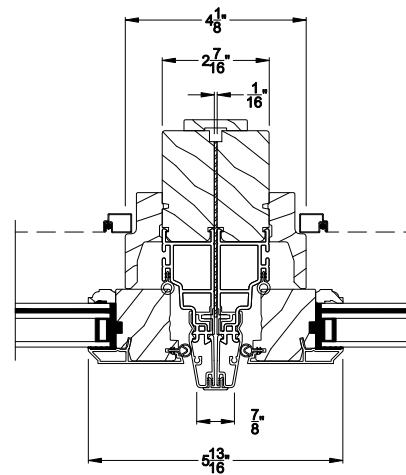

PREMIUM COASTAL IG CASEMENT WINDOW (1210)
Horizontal Section

PREMIUM COASTAL IG CASEMENT WINDOW
Vertical Mull Section

Note: All dimensions are approximate. Weather Shield reserves the right to change specifications without notice.

Weather Shield®

Premium Coastal™ - IG

Casement Windows

CROSS SECTION DETAILS

PREMIUM COASTAL IG CASEMENT WINDOW (1210)
Vertical Section - 6-9/16" Jamb

PREMIUM COASTAL IG CASEMENT WINDOW
Horizontal Stack Section - Transom Stack over Casement w/ 1/2" Alum.

PREMIUM COASTAL IG CASEMENT WINDOW (1210)
Horizontal Section - 6-9/16" Jamb

PREMIUM COASTAL IG CASEMENT WINDOW
Vertical Mull Section

Note: All dimensions are approximate. Weather Shield reserves the right to change specifications without notice.