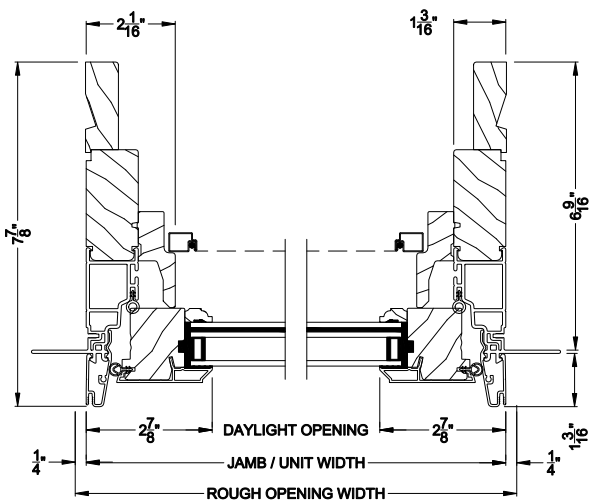

PREMIUM COASTAL IG CASEMENT WINDOW (1210)
Horizontal Section

PREMIUM COASTAL IG CASEMENT WINDOW
Vertical Mull Section

Note: All dimensions are approximate. Weather Shield reserves the right to change specifications without notice.

Weather Shield®

Premium Coastal™ - IG

Casement Windows

CROSS SECTION DETAILS

PREMIUM COASTAL IG CASEMENT WINDOW (1210)
Vertical Section - 6-9/16" Jamb

PREMIUM COASTAL IG CASEMENT WINDOW
Horizontal Stack Section - Transom Stack over Casement w/ 1/2" Alum.

PREMIUM COASTAL IG CASEMENT WINDOW (1210)
Horizontal Section - 6-9/16" Jamb

PREMIUM COASTAL IG CASEMENT WINDOW
Vertical Mull Section

Note: All dimensions are approximate. Weather Shield reserves the right to change specifications without notice.