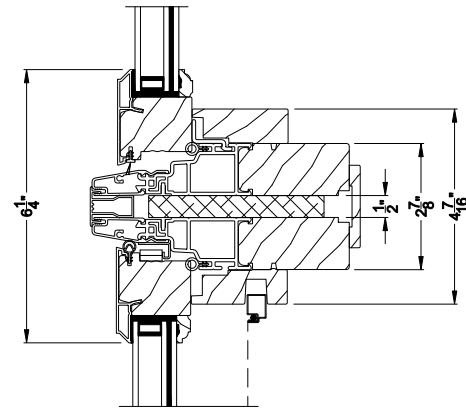

PREMIUM COASTAL IG CASEMENT WINDOW (1210)
Horizontal Section

PREMIUM COASTAL IG CASEMENT WINDOW
Vertical Mull Section

Note: All dimensions are approximate. Weather Shield reserves the right to change specifications without notice.

Weather Shield®

Premium Coastal™ - IG

Casement Windows

CROSS SECTION DETAILS

PREMIUM COASTAL IG CASEMENT WINDOW (1210)
Vertical Section - 6-9/16" Jamb

PREMIUM COASTAL IG CASEMENT WINDOW
Horizontal Stack Section - Transom Stack over Casement w/ 1/2" Alum.

PREMIUM COASTAL IG CASEMENT WINDOW (1210)
Horizontal Section - 6-9/16" Jamb

PREMIUM COASTAL IG CASEMENT WINDOW
Vertical Mull Section

Note: All dimensions are approximate. Weather Shield reserves the right to change specifications without notice.