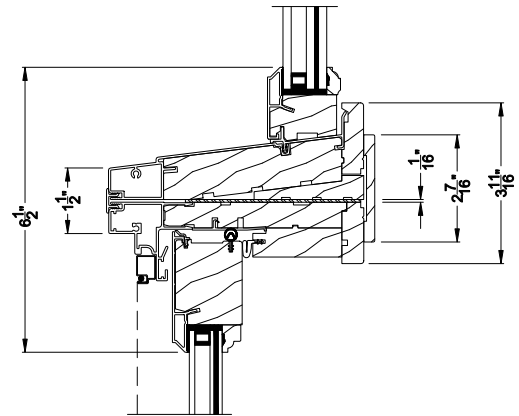

PREMIUM COASTAL IG DOUBLE HUNG TRANSOM (1111)
Horizontal Section

PREMIUM COASTAL IG DOUBLE HUNG TRANSOM
Vertical Mull Section

Note: All dimensions are approximate. Weather Shield reserves the right to change specifications without notice.

Weather Shield®

Premium Coastal™ - IG

Double Hung Transom Windows

CROSS SECTION DETAILS

PREMIUM COASTAL IG DOUBLE HUNG TRANSOM (1111)
Vertical Section - 6-9/16" Jamb

PREMIUM COASTAL IG DOUBLE HUNG TRANSOM
Horizontal Stack Section

PREMIUM COASTAL IG DOUBLE HUNG TRANSOM (1111)
Horizontal Section - 6-9/16" Jamb

PREMIUM COASTAL IG DOUBLE HUNG TRANSOM
Vertical Mull Section

Note: All dimensions are approximate. Weather Shield reserves the right to change specifications without notice.