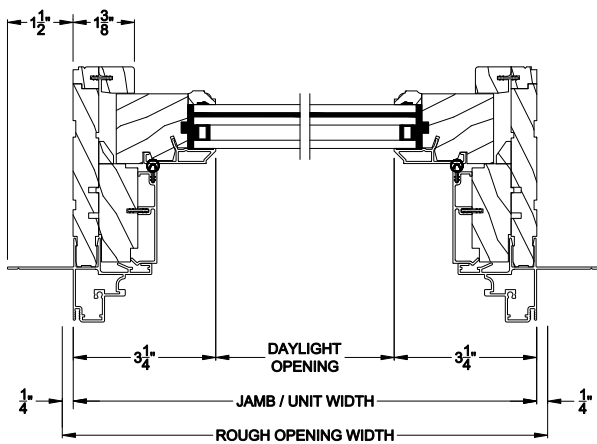

Weather Shield®

Premium Coastal™ - IG

Double Hung Transom Windows

CROSS SECTION DETAILS

PREMIUM COASTAL IG DOUBLE HUNG TRANSOM (1111)
Vertical Section

PREMIUM COASTAL IG DOUBLE HUNG TRANSOM
Horizontal Stack Section

PREMIUM COASTAL IG DOUBLE HUNG TRANSOM (1111)
Horizontal Section

PREMIUM COASTAL IG DOUBLE HUNG TRANSOM
Vertical Mull Section

Note: All dimensions are approximate. Weather Shield reserves the right to change specifications without notice.

Weather Shield®

Premium Coastal™ - IG

Double Hung Transom Windows

CROSS SECTION DETAILS

PREMIUM COASTAL IG DOUBLE HUNG TRANSOM (1111)
Vertical Section - 6-9/16" Jamb

PREMIUM COASTAL IG DOUBLE HUNG TRANSOM
Horizontal Stack Section

PREMIUM COASTAL IG DOUBLE HUNG TRANSOM (1111)
Horizontal Section - 6-9/16" Jamb

PREMIUM COASTAL IG DOUBLE HUNG TRANSOM
Vertical Mull Section

Note: All dimensions are approximate. Weather Shield reserves the right to change specifications without notice.