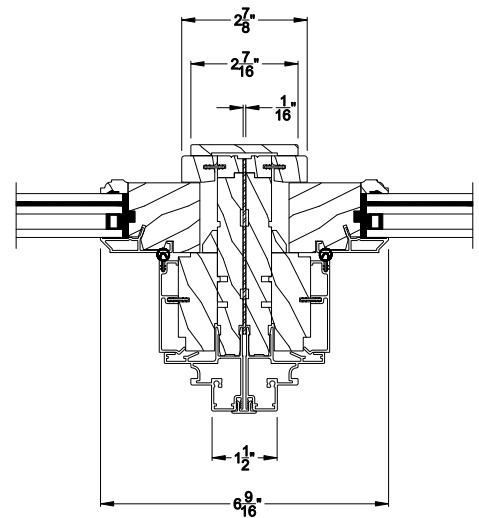

PREMIUM COASTAL IG DOUBLE HUNG TRANSOM (1111)
Horizontal Section

PREMIUM COASTAL IG DOUBLE HUNG TRANSOM
Vertical Mull Section

Note: All dimensions are approximate. Weather Shield reserves the right to change specifications without notice.

Weather Shield®

Premium Coastal™ - IG

Double Hung Transom Windows

CROSS SECTION DETAILS

PREMIUM COASTAL IG DOUBLE HUNG TRANSOM (1111)
Vertical Section - 6-9/16" Jamb

PREMIUM COASTAL IG DOUBLE HUNG TRANSOM
Horizontal Stack Section

PREMIUM COASTAL IG DOUBLE HUNG TRANSOM (1111)
Horizontal Section - 6-9/16" Jamb

PREMIUM COASTAL IG DOUBLE HUNG TRANSOM
Vertical Mull Section

Note: All dimensions are approximate. Weather Shield reserves the right to change specifications without notice.