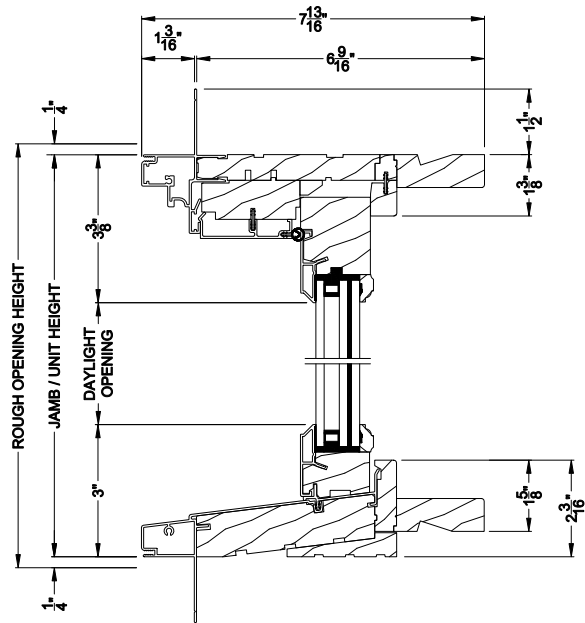

Weather Shield®

Premium Coastal™ - IG

Double Hung Transom Windows

CROSS SECTION DETAILS

PREMIUM COASTAL IG DOUBLE HUNG TRANSOM (1111)
Vertical Section

PREMIUM COASTAL IG DOUBLE HUNG TRANSOM
Horizontal Stack Section

PREMIUM COASTAL IG DOUBLE HUNG TRANSOM (1111)
Horizontal Section

PREMIUM COASTAL IG DOUBLE HUNG TRANSOM
Vertical Mull Section

Note: All dimensions are approximate. Weather Shield reserves the right to change specifications without notice.

Weather Shield®

Premium Coastal™ - IG

Double Hung Transom Windows

CROSS SECTION DETAILS

PREMIUM COASTAL IG DOUBLE HUNG TRANSOM (1111)
Vertical Section - 6-9/16" Jamb

PREMIUM COASTAL IG DOUBLE HUNG TRANSOM
Horizontal Stack Section

PREMIUM COASTAL IG DOUBLE HUNG TRANSOM (1111)
Horizontal Section - 6-9/16" Jamb

PREMIUM COASTAL IG DOUBLE HUNG TRANSOM
Vertical Mull Section

Note: All dimensions are approximate. Weather Shield reserves the right to change specifications without notice.