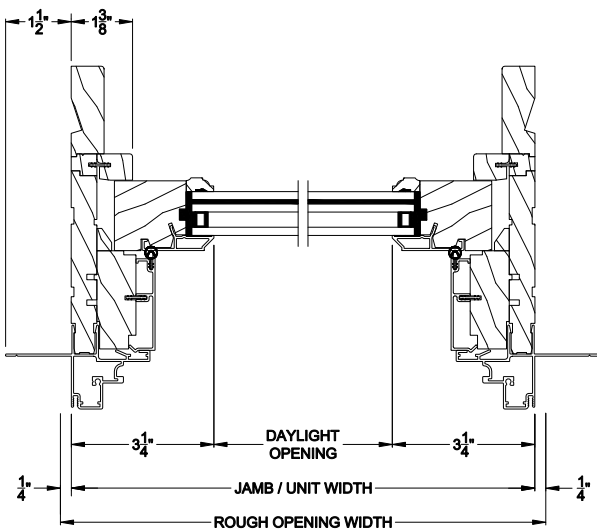

Weather Shield®

Premium Coastal™ - IG

Double Hung Transom Windows

CROSS SECTION DETAILS

PREMIUM COASTAL IG DOUBLE HUNG TRANSOM (1111)
Vertical Section

PREMIUM COASTAL IG DOUBLE HUNG TRANSOM
Horizontal Stack Section

PREMIUM COASTAL IG DOUBLE HUNG TRANSOM (1111)
Horizontal Section

PREMIUM COASTAL IG DOUBLE HUNG TRANSOM
Vertical Mull Section

Note: All dimensions are approximate. Weather Shield reserves the right to change specifications without notice.

Weather Shield®

Premium Coastal™ - IG

Double Hung Transom Windows

CROSS SECTION DETAILS

PREMIUM COASTAL IG DOUBLE HUNG TRANSOM (1111)
Vertical Section - 6-9/16" Jamb

PREMIUM COASTAL IG DOUBLE HUNG TRANSOM
Horizontal Stack Section

PREMIUM COASTAL IG DOUBLE HUNG TRANSOM (1111)
Horizontal Section - 6-9/16" Jamb

PREMIUM COASTAL IG DOUBLE HUNG TRANSOM
Vertical Mull Section

Note: All dimensions are approximate. Weather Shield reserves the right to change specifications without notice.