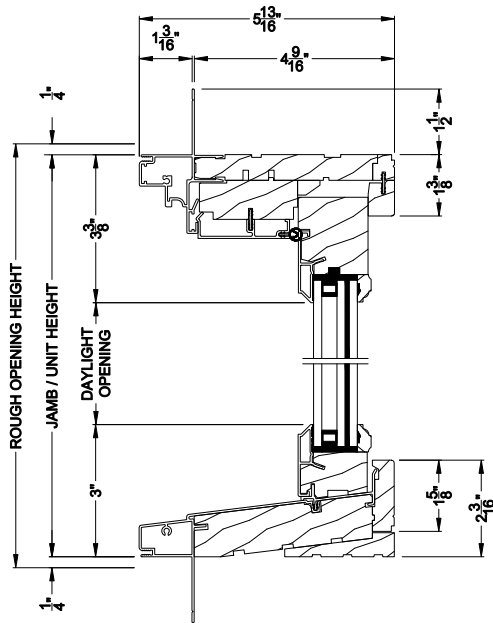

Weather Shield®

Premium Coastal™ - IG

Double Hung Transom Windows

CROSS SECTION DETAILS

PREMIUM COASTAL IG DOUBLE HUNG TRANSOM (1111)
Vertical Section

PREMIUM COASTAL IG DOUBLE HUNG TRANSOM
Horizontal Stack Section

PREMIUM COASTAL IG DOUBLE HUNG TRANSOM (1111)
Horizontal Section

PREMIUM COASTAL IG DOUBLE HUNG TRANSOM
Vertical Mull Section

Note: All dimensions are approximate. Weather Shield reserves the right to change specifications without notice.

Weather Shield®

Premium Coastal™ - IG

Double Hung Transom Windows

CROSS SECTION DETAILS

PREMIUM COASTAL IG DOUBLE HUNG TRANSOM (1111)
Vertical Section - 6-9/16" Jamb

PREMIUM COASTAL IG DOUBLE HUNG TRANSOM
Horizontal Stack Section

PREMIUM COASTAL IG DOUBLE HUNG TRANSOM (1111)
Horizontal Section - 6-9/16" Jamb

PREMIUM COASTAL IG DOUBLE HUNG TRANSOM
Vertical Mull Section

Note: All dimensions are approximate. Weather Shield reserves the right to change specifications without notice.