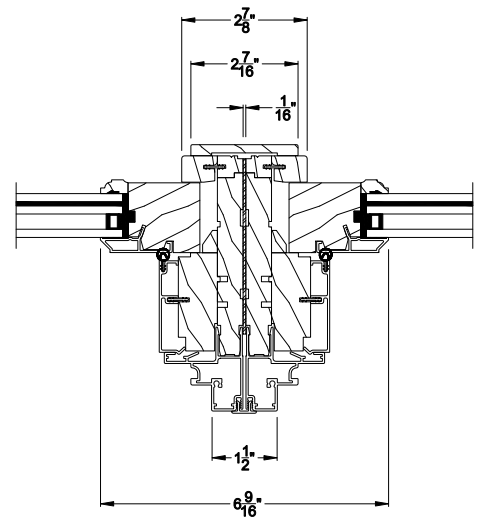

Weather Shield®

Premium Coastal™ - IG

Double Hung Transom Windows

CROSS SECTION DETAILS

PREMIUM COASTAL IG DOUBLE HUNG TRANSOM (1111)
Vertical Section

PREMIUM COASTAL IG DOUBLE HUNG TRANSOM
Horizontal Stack Section

PREMIUM COASTAL IG DOUBLE HUNG TRANSOM (1111)
Horizontal Section

PREMIUM COASTAL IG DOUBLE HUNG TRANSOM
Vertical Mull Section

Note: All dimensions are approximate. Weather Shield reserves the right to change specifications without notice.

Weather Shield®

Premium Coastal™ - IG

Double Hung Transom Windows

CROSS SECTION DETAILS

PREMIUM COASTAL IG DOUBLE HUNG TRANSOM (1111)
Vertical Section - 6-9/16" Jamb

PREMIUM COASTAL IG DOUBLE HUNG TRANSOM
Horizontal Stack Section

PREMIUM COASTAL IG DOUBLE HUNG TRANSOM (1111)
Horizontal Section - 6-9/16" Jamb

PREMIUM COASTAL IG DOUBLE HUNG TRANSOM
Vertical Mull Section

Note: All dimensions are approximate. Weather Shield reserves the right to change specifications without notice.