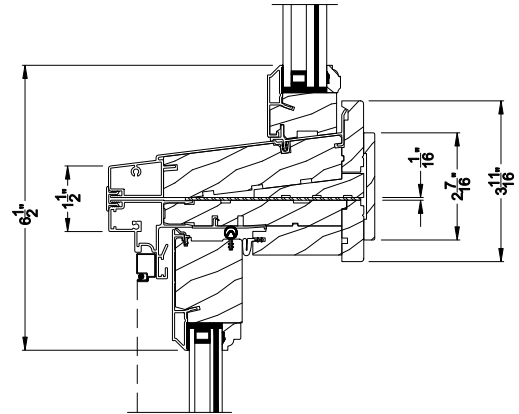

Weather Shield®

Premium Coastal™ - IG

Double Hung Transom Windows

CROSS SECTION DETAILS

PREMIUM COASTAL IG DOUBLE HUNG TRANSOM (1111)
Vertical Section

PREMIUM COASTAL IG DOUBLE HUNG TRANSOM
Horizontal Stack Section

PREMIUM COASTAL IG DOUBLE HUNG TRANSOM (1111)
Horizontal Section

PREMIUM COASTAL IG DOUBLE HUNG TRANSOM
Vertical Mull Section

Note: All dimensions are approximate. Weather Shield reserves the right to change specifications without notice.

Weather Shield®

Premium Coastal™ - IG

Double Hung Transom Windows

CROSS SECTION DETAILS

PREMIUM COASTAL IG DOUBLE HUNG TRANSOM (1111)
Vertical Section - 6-9/16" Jamb

PREMIUM COASTAL IG DOUBLE HUNG TRANSOM
Horizontal Stack Section

PREMIUM COASTAL IG DOUBLE HUNG TRANSOM (1111)
Horizontal Section - 6-9/16" Jamb

PREMIUM COASTAL IG DOUBLE HUNG TRANSOM
Vertical Mull Section

Note: All dimensions are approximate. Weather Shield reserves the right to change specifications without notice.