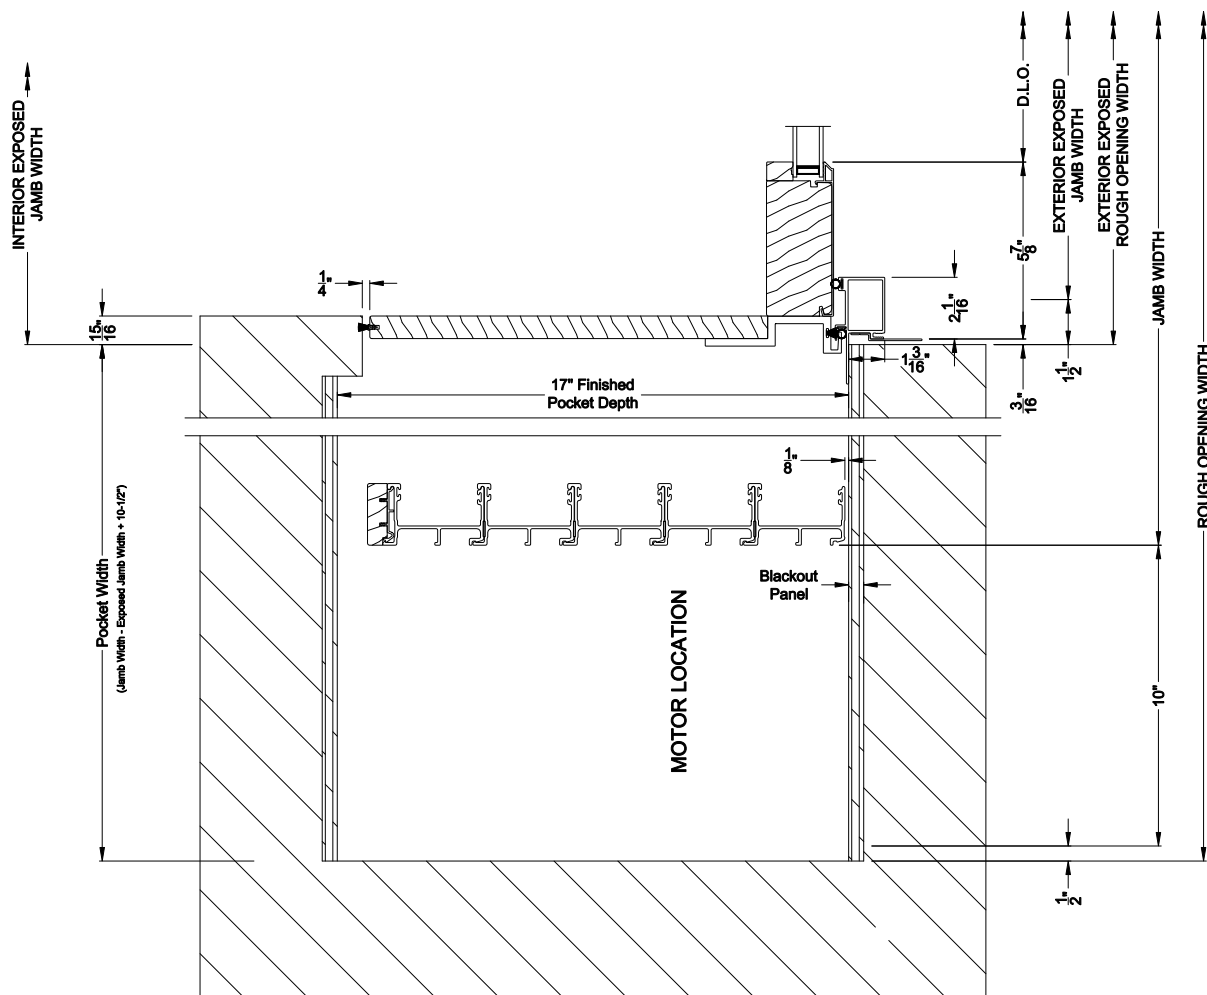

Note: All dimensions are approximate. Weather Shield reserves the right to change specifications without notice.

Weather Shield™

Premium Series™

2-1/4" Multi-Slide Doors

CROSS SECTION DETAILS

PREMIUM 2-1/4" MULTI-SLIDE PATIO DOOR (8725)
Horizontal Section - Bi-parting stiles

PREMIUM 2-1/4" MULTI-SLIDE PATIO DOOR (8725)
Horizontal Pocket Section - 5 or Bi-parting 10 Panel Door

Note: All dimensions are approximate. Weather Shield reserves the right to change specifications without notice.

Weather Shield™

Premium Series™

2-1/4" Multi-Slide Doors

CROSS SECTION DETAILS

PREMIUM 2-1/4" MULTI-SLIDE PATIO DOOR (8725)
Horizontal Motorized Pocket Section - 5 or Bi-parting 10 Panel Door

Note: All dimensions are approximate. Weather Shield reserves the right to change specifications without notice.