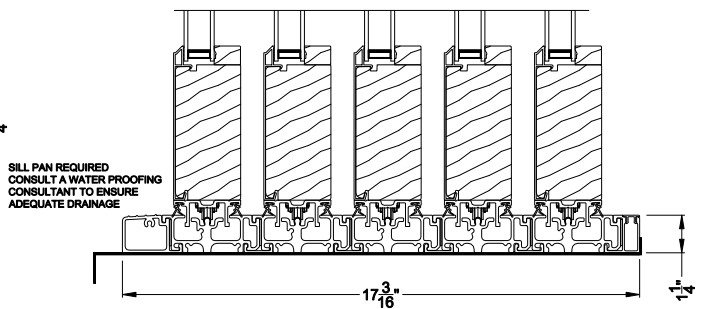

Weather Shield™

Premium Series™

2-1/4" Multi-Slide Doors

CROSS SECTION DETAILS

PREMIUM 2-1/4" MULTI-SLIDE PATIO DOOR (8725)
Vertical Section - Standard Sill - 5 or Bi-parting 10 Panel Door

PREMIUM 2-1/4" MULTI-SLIDE PATIO DOOR (8725)
Vertical Section - with Sill Riser - 5 or Bi-parting 10 Panel Door

PREMIUM 2-1/4" MULTI-SLIDE PATIO DOOR (8725)
Vertical Section - with sill pan

PREMIUM 2-1/4" MULTI-SLIDE PATIO DOOR (8725)
Vertical Section - with T-track sill - 5 or Bi-parting 10 Panel Door

PREMIUM 2-1/4" MULTI-SLIDE PATIO DOOR (8725)
Vertical Section - with sill pan

Note: All dimensions are approximate. Weather Shield reserves the right to change specifications without notice.

Weather Shield™

Premium Series™

2-1/4" Multi-Slide Doors

CROSS SECTION DETAILS

PREMIUM 2-1/4" MULTI-SLIDE PATIO DOOR (8725)
Horizontal Section - 5 Panel Door

Note: All dimensions are approximate. Weather Shield reserves the right to change specifications without notice.

Weather Shield™

Premium Series™

2-1/4" Multi-Slide Doors

CROSS SECTION DETAILS

PREMIUM 2-1/4" MULTI-SLIDE PATIO DOOR (8725)
Horizontal Section - Bi-parting stiles