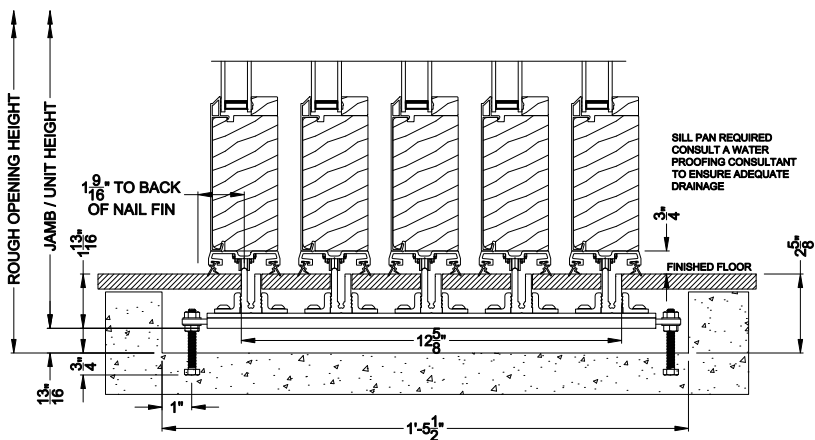

PREMIUM 2-1/4" MULTI-SLIDE PATIO DOOR (8725)
Vertical Section - with sill pan

PREMIUM 2-1/4" MULTI-SLIDE PATIO DOOR (8725)
Vertical Section - with T-track sill - 5 or Bi-parting 10 Panel Door