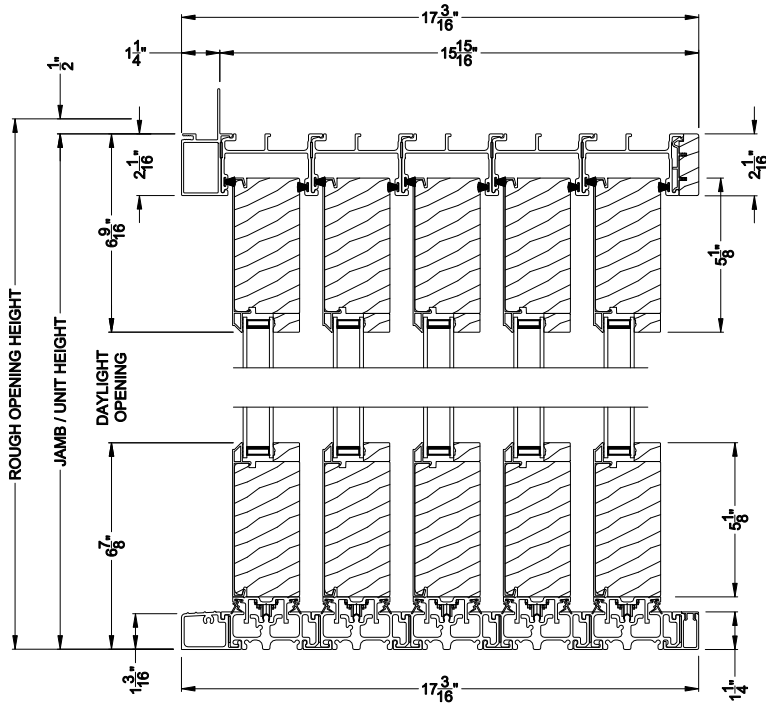

Weather Shield™

Premium Series™

2-1/4" Multi-Slide Doors

CROSS SECTION DETAILS

PREMIUM 2-1/4" MULTI-SLIDE PATIO DOOR (8725)
Vertical Section - Standard Sill - 5 or Bi-parting 10 Panel Door

PREMIUM 2-1/4" MULTI-SLIDE PATIO DOOR (8725)
Vertical Section - with Sill Riser - 5 or Bi-parting 10 Panel Door

PREMIUM 2-1/4" MULTI-SLIDE PATIO DOOR (8725)
Vertical Section - with sill pan

PREMIUM 2-1/4" MULTI-SLIDE PATIO DOOR (8725)
Vertical Section - with T-track sill - 5 or Bi-parting 10 Panel Door

PREMIUM 2-1/4" MULTI-SLIDE PATIO DOOR (8725)
Vertical Section - with sill pan

Note: All dimensions are approximate. Weather Shield reserves the right to change specifications without notice.

Weather Shield™

Premium Series™

2-1/4" Multi-Slide Doors

CROSS SECTION DETAILS

PREMIUM 2-1/4" MULTI-SLIDE PATIO DOOR (8725)
Horizontal Section - 5 Panel Door

Note: All dimensions are approximate. Weather Shield reserves the right to change specifications without notice.

Weather Shield™

Premium Series™

2-1/4" Multi-Slide Doors

CROSS SECTION DETAILS

PREMIUM 2-1/4" MULTI-SLIDE PATIO DOOR (8725)
Horizontal Section - Bi-parting stiles