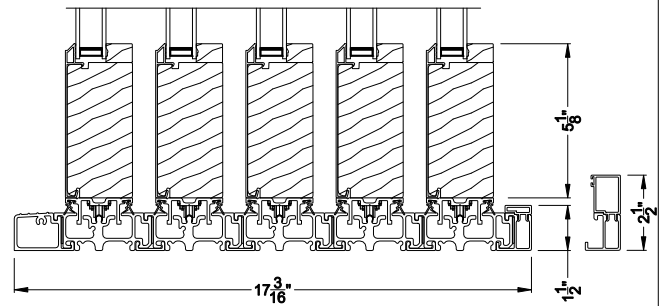

Weather Shield™

Premium Series™

2-1/4" Multi-Slide Doors

CROSS SECTION DETAILS

PREMIUM 2-1/4" MULTI-SLIDE PATIO DOOR (8725)
Vertical Section - Standard Sill - 5 or Bi-parting 10 Panel Door

PREMIUM 2-1/4" MULTI-SLIDE PATIO DOOR (8725)
Vertical Section - with Sill Riser - 5 or Bi-parting 10 Panel Door

PREMIUM 2-1/4" MULTI-SLIDE PATIO DOOR (8725)
Vertical Section - with sill pan

PREMIUM 2-1/4" MULTI-SLIDE PATIO DOOR (8725)
Vertical Section - with T-track sill - 5 or Bi-parting 10 Panel Door

PREMIUM 2-1/4" MULTI-SLIDE PATIO DOOR (8725)
Vertical Section - with sill pan

Note: All dimensions are approximate. Weather Shield reserves the right to change specifications without notice.

Weather Shield™

Premium Series™

2-1/4" Multi-Slide Doors

CROSS SECTION DETAILS

PREMIUM 2-1/4" MULTI-SLIDE PATIO DOOR (8725)
Horizontal Section - 5 Panel Door

Note: All dimensions are approximate. Weather Shield reserves the right to change specifications without notice.

Weather Shield™

Premium Series™

2-1/4" Multi-Slide Doors

CROSS SECTION DETAILS

PREMIUM 2-1/4" MULTI-SLIDE PATIO DOOR (8725)
Horizontal Section - Bi-parting stiles