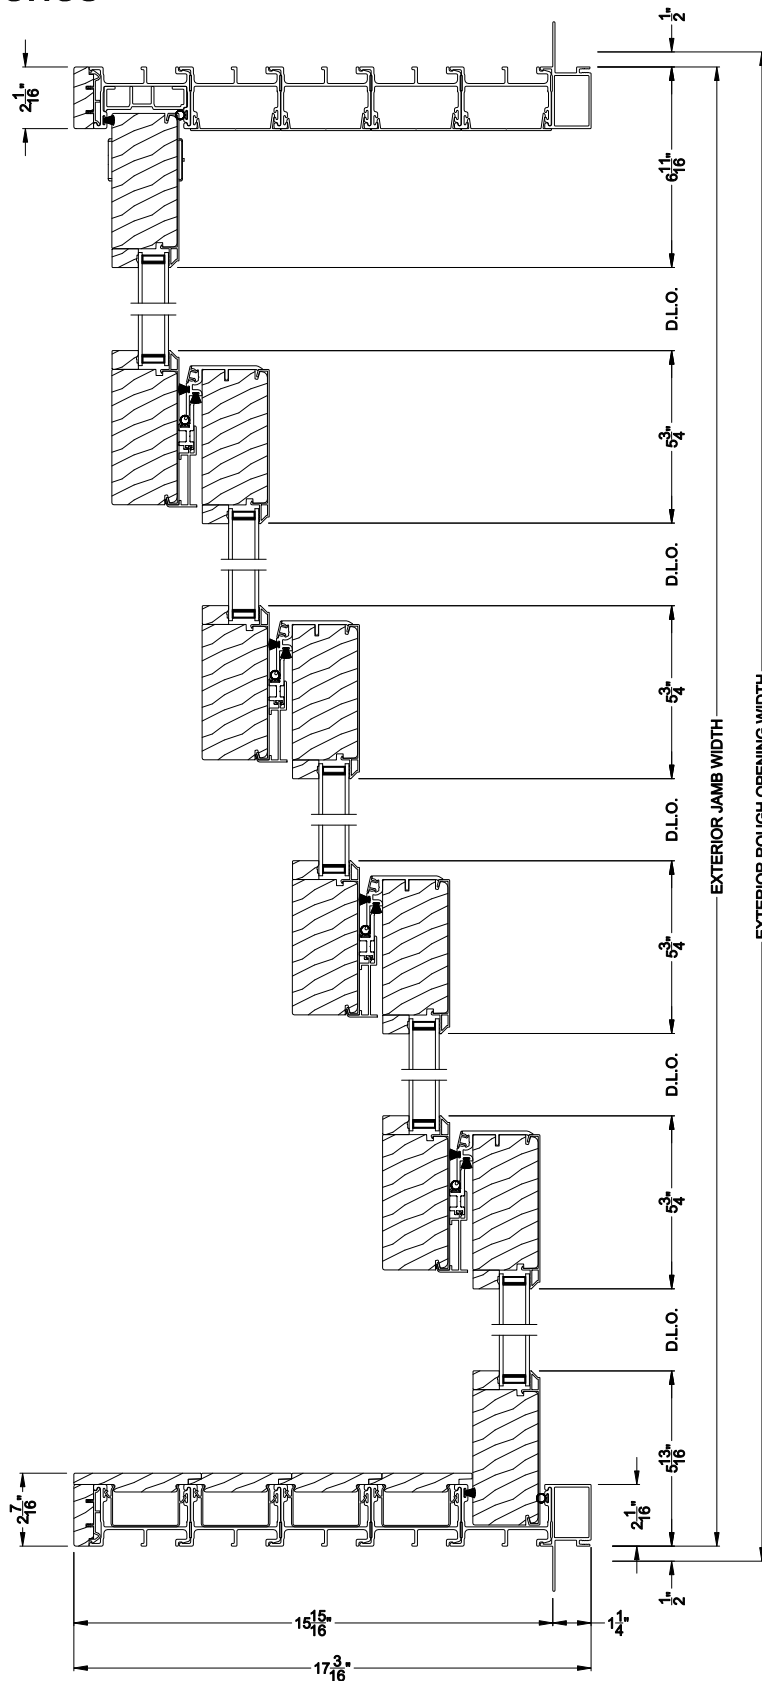

Weather Shield™

Premium Series™

2-1/4" Multi-Slide Doors

CROSS SECTION DETAILS

PREMIUM 2-1/4" MULTI-SLIDE PATIO DOOR (8725)
Vertical Section - Standard Sill - 5 or Bi-parting 10 Panel Door

PREMIUM 2-1/4" MULTI-SLIDE PATIO DOOR (8725)
Vertical Section - with Sill Riser - 5 or Bi-parting 10 Panel Door

PREMIUM 2-1/4" MULTI-SLIDE PATIO DOOR (8725)
Vertical Section - with sill pan

PREMIUM 2-1/4" MULTI-SLIDE PATIO DOOR (8725)
Vertical Section - with T-track sill - 5 or Bi-parting 10 Panel Door

PREMIUM 2-1/4" MULTI-SLIDE PATIO DOOR (8725)
Vertical Section - with sill pan

Note: All dimensions are approximate. Weather Shield reserves the right to change specifications without notice.

Weather Shield™

Premium Series™

2-1/4" Multi-Slide Doors

CROSS SECTION DETAILS

PREMIUM 2-1/4" MULTI-SLIDE PATIO DOOR (8725)
Horizontal Section - 5 Panel Door

Note: All dimensions are approximate. Weather Shield reserves the right to change specifications without notice.

Weather Shield™

Premium Series™

2-1/4" Multi-Slide Doors

CROSS SECTION DETAILS

PREMIUM 2-1/4" MULTI-SLIDE PATIO DOOR (8725)
Horizontal Section - Bi-parting stiles