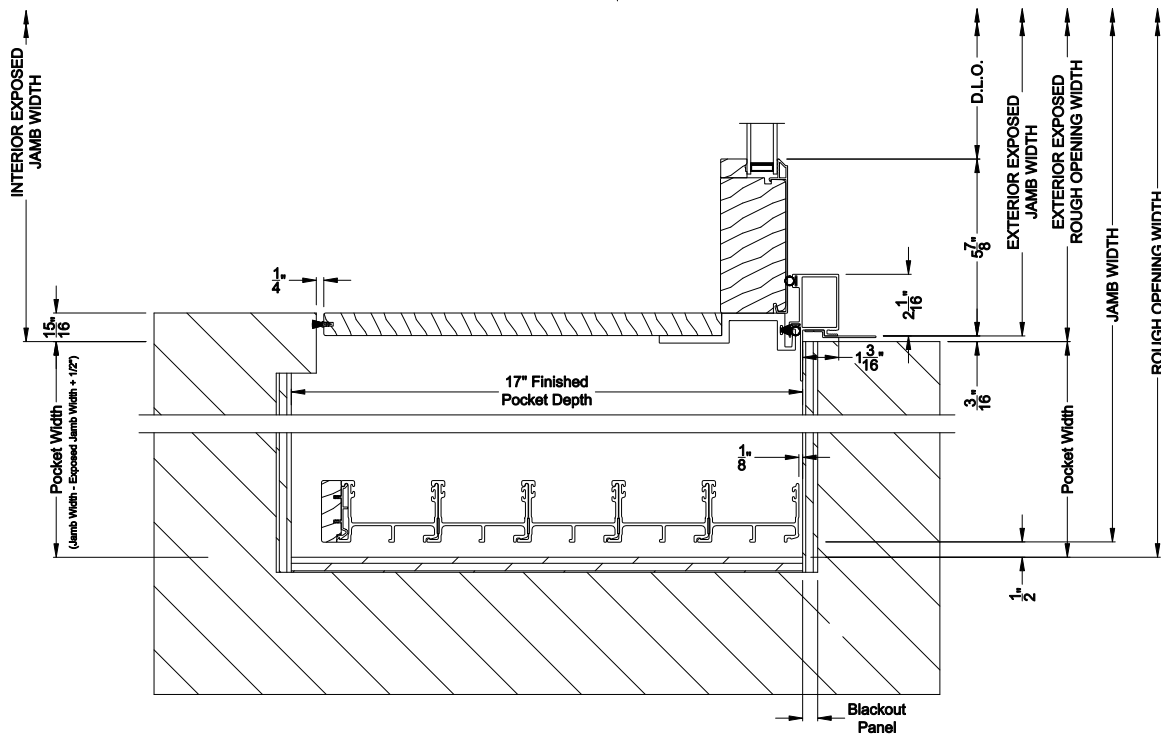

Note: All dimensions are approximate. Weather Shield reserves the right to change specifications without notice.

Weather Shield™

Premium Series™

2-1/4" Multi-Slide Doors

CROSS SECTION DETAILS

PREMIUM 2-1/4" MULTI-SLIDE PATIO DOOR (8725)
Horizontal Section - 5 Panel Door

Note: All dimensions are approximate. Weather Shield reserves the right to change specifications without notice.

Weather Shield™

Premium Series™

2-1/4" Multi-Slide Doors

CROSS SECTION DETAILS

PREMIUM 2-1/4" MULTI-SLIDE PATIO DOOR (8725)
Horizontal Section - Bi-parting stiles

PREMIUM 2-1/4" MULTI-SLIDE PATIO DOOR (8725)
Horizontal Pocket Section - 5 or Bi-parting 10 Panel Door

Note: All dimensions are approximate. Weather Shield reserves the right to change specifications without notice.

Weather Shield™

Premium Series™

2-1/4" Multi-Slide Doors

CROSS SECTION DETAILS

PREMIUM 2-1/4" MULTI-SLIDE PATIO DOOR (8725)
Horizontal Motorized Pocket Section - 5 or Bi-parting 10 Panel Door

Note: All dimensions are approximate. Weather Shield reserves the right to change specifications without notice.