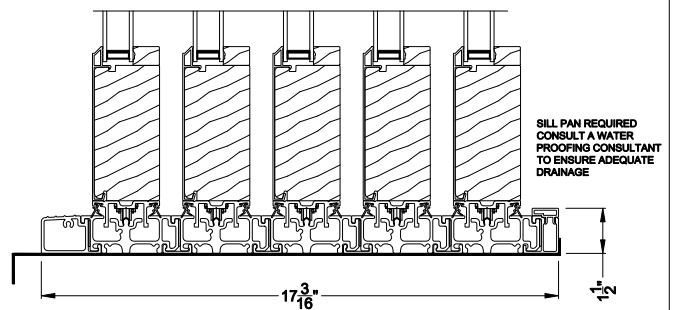

Weather Shield™

Premium Series™

2-1/4" Multi-Slide Doors

CROSS SECTION DETAILS

PREMIUM 2-1/4" MULTI-SLIDE PATIO DOOR (8725)
Vertical Section - Standard Sill - 5 or Bi-parting 10 Panel Door

PREMIUM 2-1/4" MULTI-SLIDE PATIO DOOR (8725)
Vertical Section - with Sill Riser - 5 or Bi-parting 10 Panel Door

PREMIUM 2-1/4" MULTI-SLIDE PATIO DOOR (8725)
Vertical Section - with sill pan

PREMIUM 2-1/4" MULTI-SLIDE PATIO DOOR (8725)
Vertical Section - with T-track sill - 5 or Bi-parting 10 Panel Door

PREMIUM 2-1/4" MULTI-SLIDE PATIO DOOR (8725)
Vertical Section - with sill pan

Note: All dimensions are approximate. Weather Shield reserves the right to change specifications without notice.

Weather Shield™

Premium Series™

2-1/4" Multi-Slide Doors

CROSS SECTION DETAILS

PREMIUM 2-1/4" MULTI-SLIDE PATIO DOOR (8725)
Horizontal Section - 5 Panel Door

Note: All dimensions are approximate. Weather Shield reserves the right to change specifications without notice.

Weather Shield™

Premium Series™

2-1/4" Multi-Slide Doors

CROSS SECTION DETAILS

PREMIUM 2-1/4" MULTI-SLIDE PATIO DOOR (8725)
Horizontal Section - Bi-parting stiles