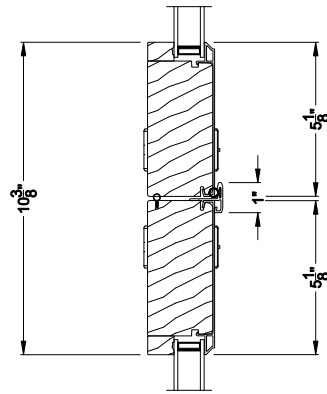

Note: All dimensions are approximate. Weather Shield reserves the right to change specifications without notice.

Weather Shield™

Premium Series™

2-1/4" Multi-Slide Doors

CROSS SECTION DETAILS

PREMIUM 2-1/4" MULTI-SLIDE PATIO DOOR (8725)
Horizontal Section - 5 Panel Door

Note: All dimensions are approximate. Weather Shield reserves the right to change specifications without notice.

Weather Shield™

Premium Series™

2-1/4" Multi-Slide Doors

CROSS SECTION DETAILS

PREMIUM 2-1/4" MULTI-SLIDE PATIO DOOR (8725)
Horizontal Section - Bi-parting stiles

PREMIUM 2-1/4" MULTI-SLIDE PATIO DOOR (8725)
Horizontal Pocket Section - 5 or Bi-parting 10 Panel Door

Note: All dimensions are approximate. Weather Shield reserves the right to change specifications without notice.