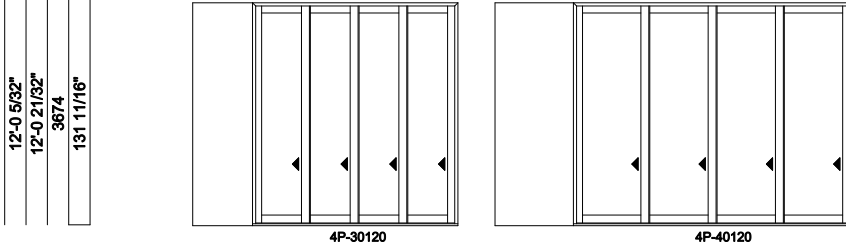

Multi-Slide Doors - 2-1/4" Panel (8725) 4 Panel Pocket

Exposed Jamb Dimension	11'-0 13/16"	15'-0 13/16"
Jamb Dimension	14'-3 1/2"	19'-3 1/2"
Rough Opening	14'-4 1/2"	19'-4 1/2"
Soft Metric R.O. (mm)	4382	5906
Glass Size	26 3/4"	38 3/4"

Note: for motorized doors add 10" to rough opening