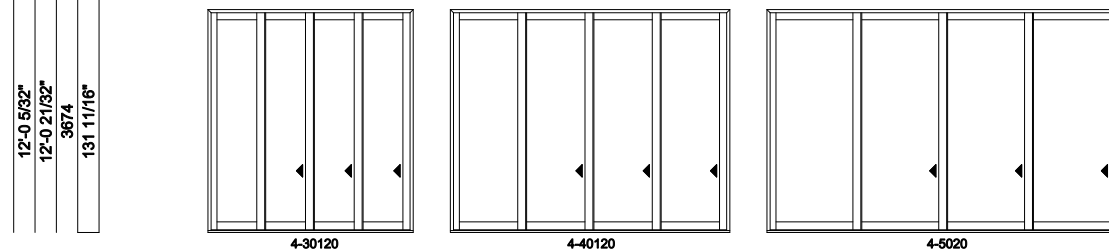

Multi-Slide Doors - 2-1/4" Panel (8725) 4 Panel

Jamb Dimension	11'-0 3/4"	15'-0 3/4"	19'-0 3/4"
Rough Opening	11'-1 3/4"	15'-1 3/4"	19'-1 3/4"
Soft Metric R.O. (mm)	3397	4616	5836
Glass Size	26 3/4"	38 3/4"	50 3/4"

Note: for motorized doors add 10" to rough opening

4L shown; 4R available