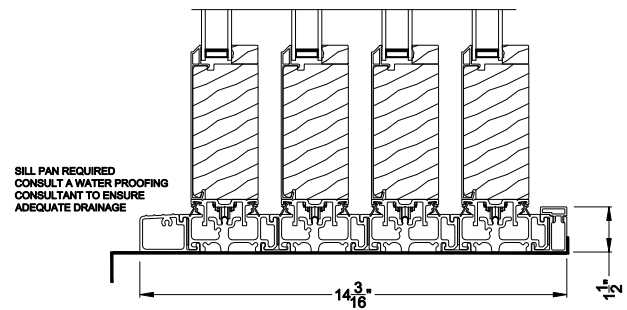

Weather Shield™ Premium Series™

2-1/4" Multi-Slide Doors CROSS SECTION DETAILS

PREMIUM 2-1/4" MULTI-SLIDE PATIO DOOR (8725)
Vertical Section - Standard Sill - 4 or Bi-parting 8 Panel Door

PREMIUM 2-1/4" MULTI-SLIDE PATIO DOOR (8725)
Vertical Section - with Sill Riser - 4 or Bi-parting 8 Panel Door

PREMIUM 2-1/4" MULTI-SLIDE PATIO DOOR (8725)
Vertical Section - With sill pan

PREMIUM 2-1/4" MULTI-SLIDE PATIO DOOR (8725)
Vertical Section - with T-track sill - 4 or Bi-parting 8 Panel Door

PREMIUM 2-1/4" MULTI-SLIDE PATIO DOOR (8725)
Vertical Section - With sill pan

Note: All dimensions are approximate. Weather Shield reserves the right to change specifications without notice.

Weather Shield™

Premium Series™

2-1/4" Multi-Slide Doors

CROSS SECTION DETAILS

PREMIUM 2-1/4" MULTI-SLIDE PATIO DOOR (8725)
Horizontal Section - 4 Panel Door

Note: All dimensions are approximate. Weather Shield reserves the right to change specifications without notice.

Weather Shield™

Premium Series™

2-1/4" Multi-Slide Doors

CROSS SECTION DETAILS

PREMIUM 2-1/4" MULTI-SLIDE PATIO DOOR (8725)
Horizontal Section - Bi-parting stiles