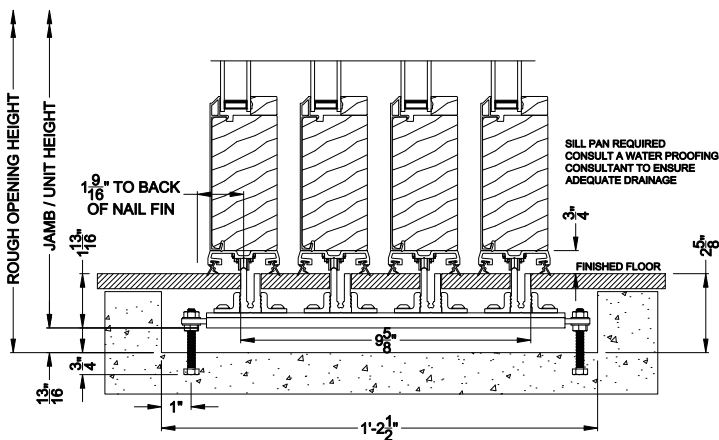

PREMIUM 2-1/4" MULTI-SLIDE PATIO DOOR (8725)
Vertical Section - with T-track sill - 4 or Bi-parting 8 Panel Door