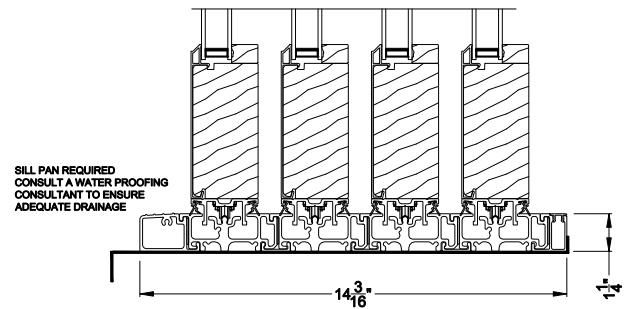

Weather Shield™ Premium Series™

2-1/4" Multi-Slide Doors CROSS SECTION DETAILS

PREMIUM 2-1/4" MULTI-SLIDE PATIO DOOR (8725)
Vertical Section - Standard Sill - 4 or Bi-parting 8 Panel Door

PREMIUM 2-1/4" MULTI-SLIDE PATIO DOOR (8725)
Vertical Section - with Sill Riser - 4 or Bi-parting 8 Panel Door

PREMIUM 2-1/4" MULTI-SLIDE PATIO DOOR (8725)
Vertical Section - With sill pan

PREMIUM 2-1/4" MULTI-SLIDE PATIO DOOR (8725)
Vertical Section - with T-track sill - 4 or Bi-parting 8 Panel Door

PREMIUM 2-1/4" MULTI-SLIDE PATIO DOOR (8725)
Vertical Section - With sill pan

Note: All dimensions are approximate. Weather Shield reserves the right to change specifications without notice.

Weather Shield™

Premium Series™

2-1/4" Multi-Slide Doors

CROSS SECTION DETAILS

PREMIUM 2-1/4" MULTI-SLIDE PATIO DOOR (8725)
Horizontal Section - 4 Panel Door

Note: All dimensions are approximate. Weather Shield reserves the right to change specifications without notice.

Weather Shield™

Premium Series™

2-1/4" Multi-Slide Doors

CROSS SECTION DETAILS

PREMIUM 2-1/4" MULTI-SLIDE PATIO DOOR (8725)
Horizontal Section - Bi-parting stiles