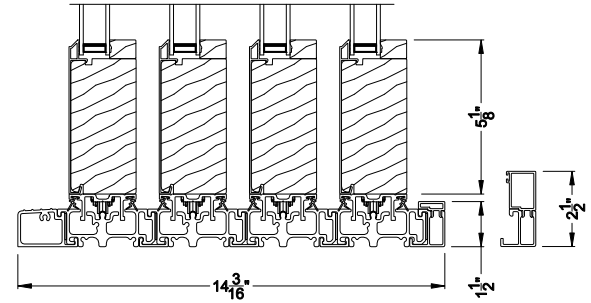

Weather Shield™ Premium Series™

2-1/4" Multi-Slide Doors CROSS SECTION DETAILS

PREMIUM 2-1/4" MULTI-SLIDE PATIO DOOR (8725)
Vertical Section - Standard Sill - 4 or Bi-parting 8 Panel Door

PREMIUM 2-1/4" MULTI-SLIDE PATIO DOOR (8725)
Vertical Section - with Sill Riser - 4 or Bi-parting 8 Panel Door

PREMIUM 2-1/4" MULTI-SLIDE PATIO DOOR (8725)
Vertical Section - With sill pan

PREMIUM 2-1/4" MULTI-SLIDE PATIO DOOR (8725)
Vertical Section - with T-track sill - 4 or Bi-parting 8 Panel Door

PREMIUM 2-1/4" MULTI-SLIDE PATIO DOOR (8725)
Vertical Section - With sill pan

Note: All dimensions are approximate. Weather Shield reserves the right to change specifications without notice.

Weather Shield™

Premium Series™

2-1/4" Multi-Slide Doors

CROSS SECTION DETAILS

PREMIUM 2-1/4" MULTI-SLIDE PATIO DOOR (8725)
Horizontal Section - 4 Panel Door

Note: All dimensions are approximate. Weather Shield reserves the right to change specifications without notice.

Weather Shield™

Premium Series™

2-1/4" Multi-Slide Doors

CROSS SECTION DETAILS

PREMIUM 2-1/4" MULTI-SLIDE PATIO DOOR (8725)
Horizontal Section - Bi-parting stiles