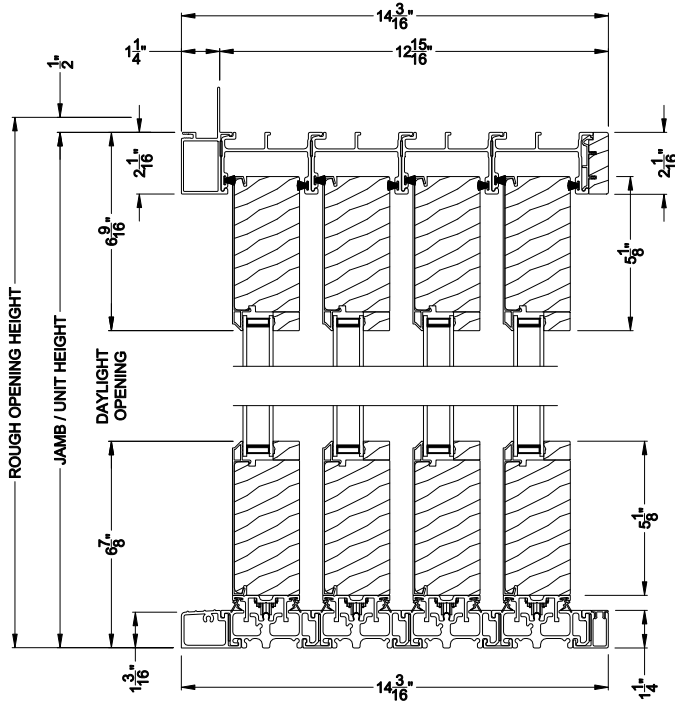

Weather Shield™ Premium Series™

2-1/4" Multi-Slide Doors CROSS SECTION DETAILS

PREMIUM 2-1/4" MULTI-SLIDE PATIO DOOR (8725)
Vertical Section - Standard Sill - 4 or Bi-parting 8 Panel Door

PREMIUM 2-1/4" MULTI-SLIDE PATIO DOOR (8725)
Vertical Section - with Sill Riser - 4 or Bi-parting 8 Panel Door

PREMIUM 2-1/4" MULTI-SLIDE PATIO DOOR (8725)
Vertical Section - With sill pan

PREMIUM 2-1/4" MULTI-SLIDE PATIO DOOR (8725)
Vertical Section - with T-track sill - 4 or Bi-parting 8 Panel Door

PREMIUM 2-1/4" MULTI-SLIDE PATIO DOOR (8725)
Vertical Section - With sill pan

Note: All dimensions are approximate. Weather Shield reserves the right to change specifications without notice.

Weather Shield™

Premium Series™

2-1/4" Multi-Slide Doors

CROSS SECTION DETAILS

PREMIUM 2-1/4" MULTI-SLIDE PATIO DOOR (8725)
Horizontal Section - 4 Panel Door

Note: All dimensions are approximate. Weather Shield reserves the right to change specifications without notice.

Weather Shield™

Premium Series™

2-1/4" Multi-Slide Doors

CROSS SECTION DETAILS

PREMIUM 2-1/4" MULTI-SLIDE PATIO DOOR (8725)
Horizontal Section - Bi-parting stiles