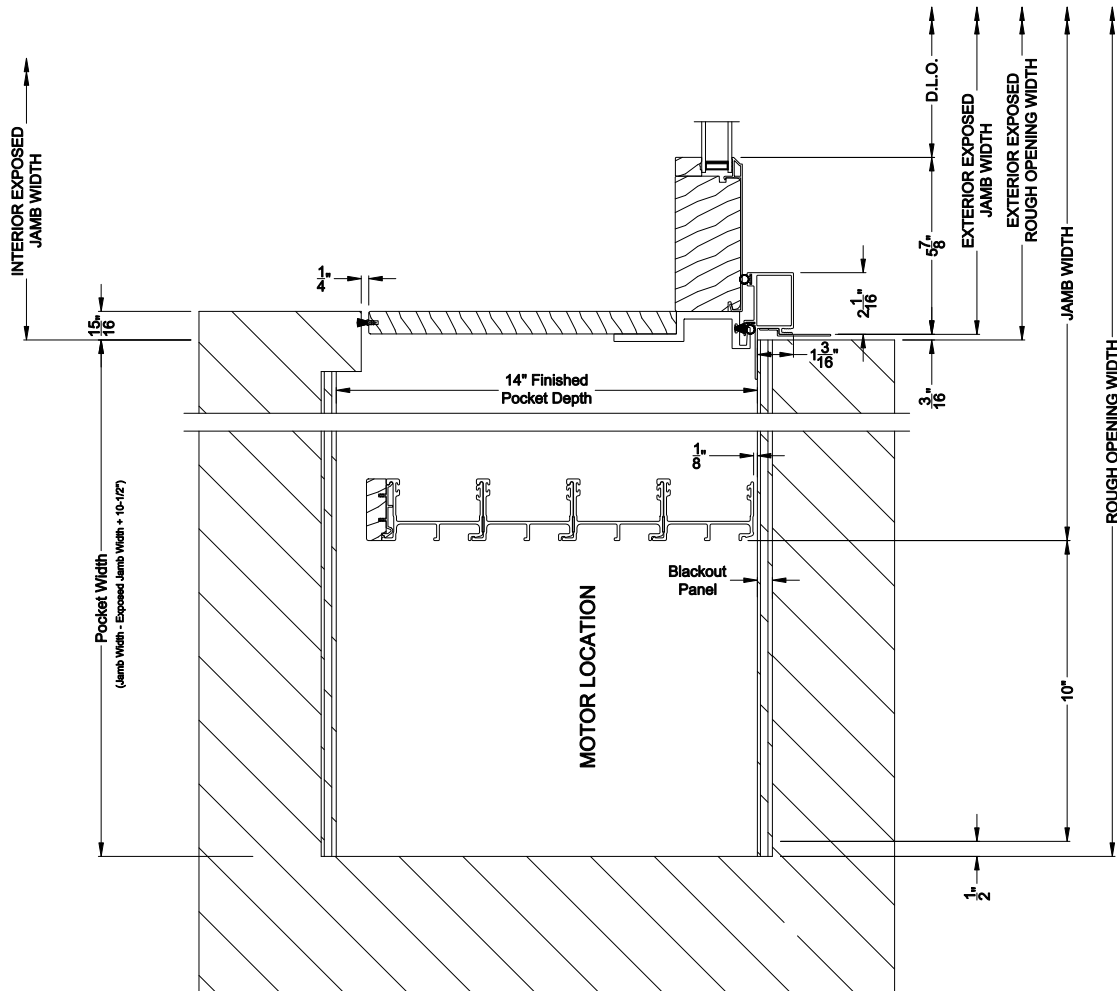

Note: All dimensions are approximate. Weather Shield reserves the right to change specifications without notice.

Weather Shield™

Premium Series™

2-1/4" Multi-Slide Doors

CROSS SECTION DETAILS

PREMIUM 2-1/4" MULTI-SLIDE PATIO DOOR (8725)
Horizontal Section - Bi-parting stiles

PREMIUM 2-1/4" MULTI-SLIDE PATIO DOOR (8725)
Horizontal Pocket Section - 4 or Bi-parting 8 Panel Door

Note: All dimensions are approximate. Weather Shield reserves the right to change specifications without notice.

Weather Shield™

Premium Series™

2-1/4" Multi-Slide Doors

CROSS SECTION DETAILS

PREMIUM 2-1/4" MULTI-SLIDE PATIO DOOR (8725)
 Horizontal Motorized Pocket Section - 4 or BI-parting 8 Panel Door

Note: All dimensions are approximate. Weather Shield reserves the right to change specifications without notice.