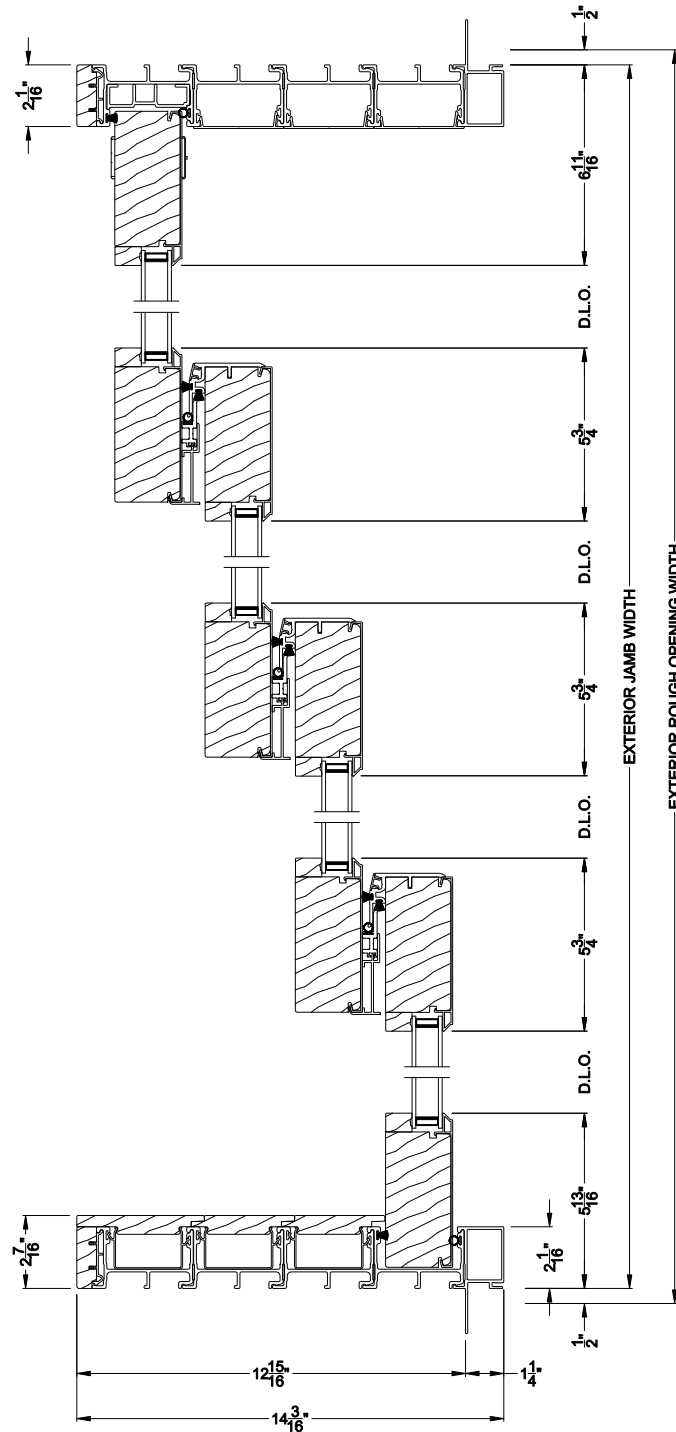

Weather Shield™ Premium Series™

2-1/4" Multi-Slide Doors CROSS SECTION DETAILS

PREMIUM 2-1/4" MULTI-SLIDE PATIO DOOR (8725)
Vertical Section - Standard Sill - 4 or Bi-parting 8 Panel Door

PREMIUM 2-1/4" MULTI-SLIDE PATIO DOOR (8725)
Vertical Section - with Sill Riser - 4 or Bi-parting 8 Panel Door

PREMIUM 2-1/4" MULTI-SLIDE PATIO DOOR (8725)
Vertical Section - With sill pan

PREMIUM 2-1/4" MULTI-SLIDE PATIO DOOR (8725)
Vertical Section - with T-track sill - 4 or Bi-parting 8 Panel Door

PREMIUM 2-1/4" MULTI-SLIDE PATIO DOOR (8725)
Vertical Section - With sill pan

Note: All dimensions are approximate. Weather Shield reserves the right to change specifications without notice.

Weather Shield™

Premium Series™

2-1/4" Multi-Slide Doors

CROSS SECTION DETAILS

PREMIUM 2-1/4" MULTI-SLIDE PATIO DOOR (8725)
Horizontal Section - 4 Panel Door

Note: All dimensions are approximate. Weather Shield reserves the right to change specifications without notice.

Weather Shield™

Premium Series™

2-1/4" Multi-Slide Doors

CROSS SECTION DETAILS

PREMIUM 2-1/4" MULTI-SLIDE PATIO DOOR (8725)
Horizontal Section - Bi-parting stiles