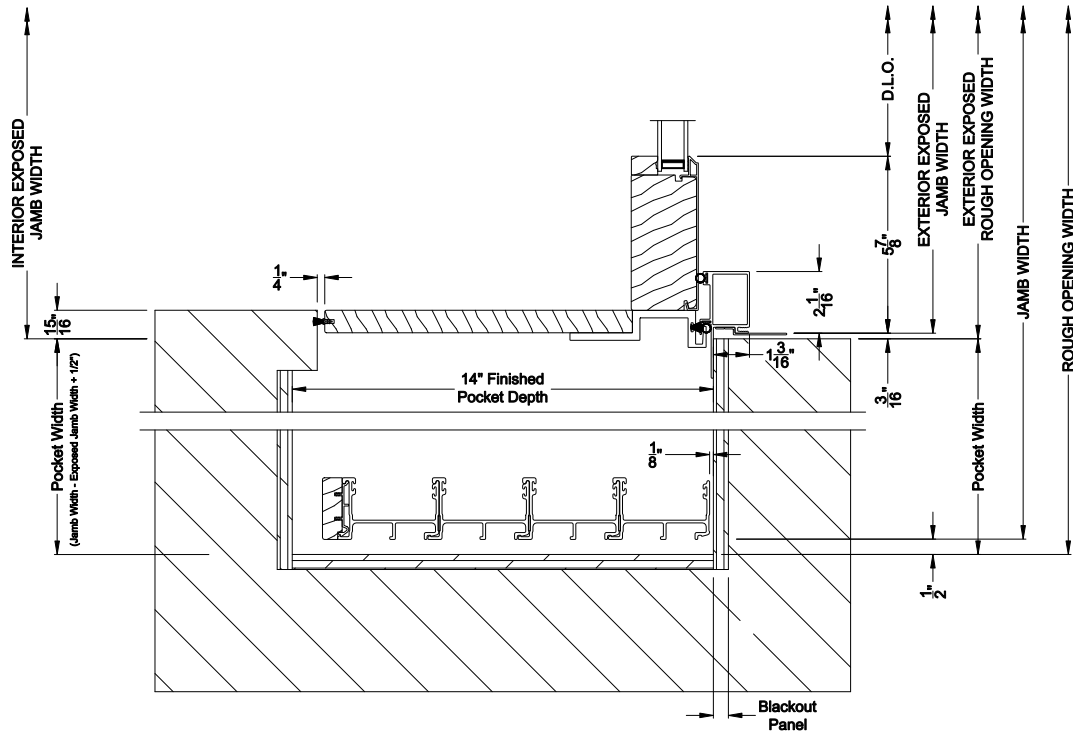

Note: All dimensions are approximate. Weather Shield reserves the right to change specifications without notice.

Weather Shield™

Premium Series™

2-1/4" Multi-Slide Doors

CROSS SECTION DETAILS

PREMIUM 2-1/4" MULTI-SLIDE PATIO DOOR (8725)
Horizontal Section - 4 Panel Door

Note: All dimensions are approximate. Weather Shield reserves the right to change specifications without notice.

Weather Shield™

Premium Series™

2-1/4" Multi-Slide Doors

CROSS SECTION DETAILS

PREMIUM 2-1/4" MULTI-SLIDE PATIO DOOR (8725)
Horizontal Section - Bi-parting stiles

PREMIUM 2-1/4" MULTI-SLIDE PATIO DOOR (8725)
Horizontal Pocket Section - 4 or Bi-parting 8 Panel Door

Note: All dimensions are approximate. Weather Shield reserves the right to change specifications without notice.

Weather Shield™

Premium Series™

2-1/4" Multi-Slide Doors

CROSS SECTION DETAILS

PREMIUM 2-1/4" MULTI-SLIDE PATIO DOOR (8725)
 Horizontal Motorized Pocket Section - 4 or BI-parting 8 Panel Door

Note: All dimensions are approximate. Weather Shield reserves the right to change specifications without notice.