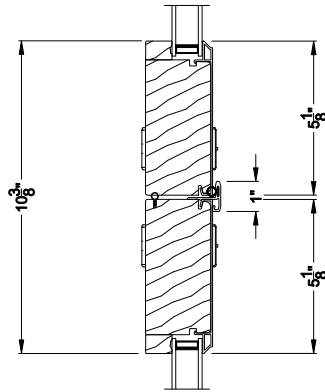

Note: All dimensions are approximate. Weather Shield reserves the right to change specifications without notice.

Weather Shield™

Premium Series™

2-1/4" Multi-Slide Doors

CROSS SECTION DETAILS

PREMIUM 2-1/4" MULTI-SLIDE PATIO DOOR (8725)
Horizontal Section - 4 Panel Door

Note: All dimensions are approximate. Weather Shield reserves the right to change specifications without notice.

Weather Shield™

Premium Series™

2-1/4" Multi-Slide Doors

CROSS SECTION DETAILS

PREMIUM 2-1/4" MULTI-SLIDE PATIO DOOR (8725)
Horizontal Section - Bi-parting stiles

PREMIUM 2-1/4" MULTI-SLIDE PATIO DOOR (8725)
Horizontal Pocket Section - 4 or Bi-parting 8 Panel Door

Note: All dimensions are approximate. Weather Shield reserves the right to change specifications without notice.