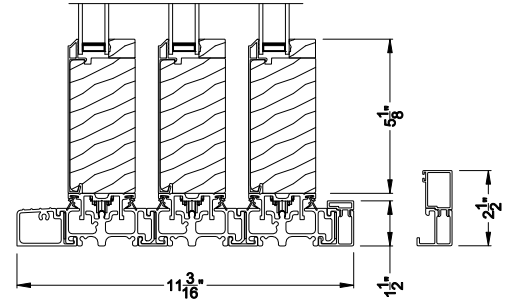

## 2-1/4" Multi-Slide Doors CROSS SECTION DETAILS

**PREMIUM 2-1/4" MULTI-SLIDE PATIO DOOR (8725)**  
Vertical Section - Standard Sill - 3 or Bi-parting 6 Panel Door

**PREMIUM 2-1/4" MULTI-SLIDE PATIO DOOR (8725)**  
Vertical Section - with Sill Riser - 3 or Bi-parting 6 Panel Door