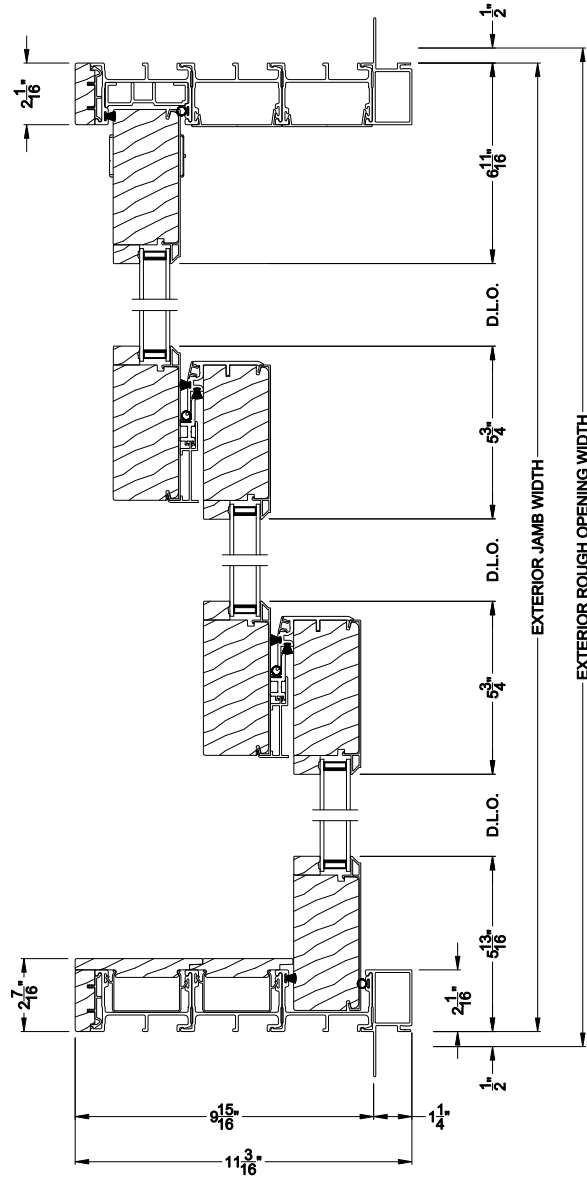

Weather Shield™

Premium Series™

2-1/4" Multi-Slide Doors

CROSS SECTION DETAILS

PREMIUM 2-1/4" MULTI-SLIDE PATIO DOOR (8725)
Horizontal Section - 3 Panel Door

Note: All dimensions are approximate. Weather Shield reserves the right to change specifications without notice.