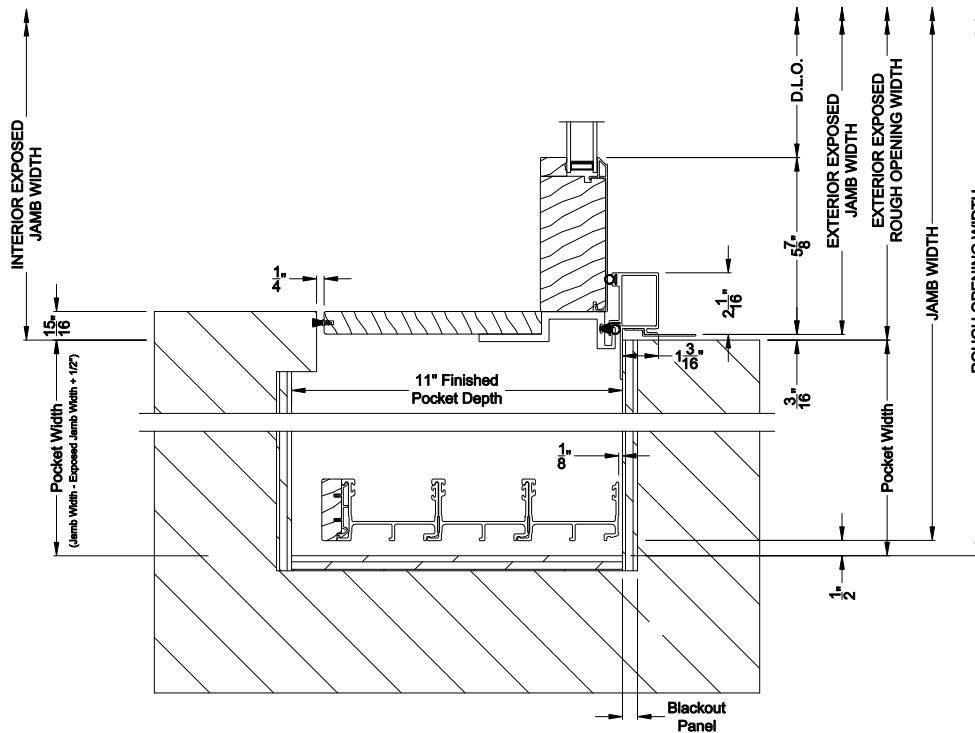

PREMIUM 2-1/4" MULTI-SLIDE PATIO DOOR (8725)
Horizontal Section - Bi-parting stiles

PREMIUM 2-1/4" MULTI-SLIDE PATIO DOOR (8725)
Horizontal Pocket Section - 3 or Bi-parting 6 Panel Door

Note: All dimensions are approximate. Weather Shield reserves the right to change specifications without notice.