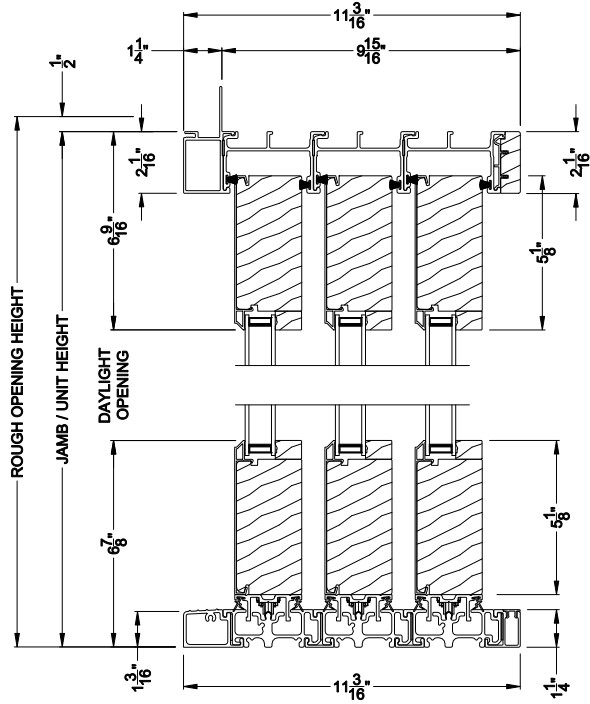

## 2-1/4" Multi-Slide Doors CROSS SECTION DETAILS

**PREMIUM 2-1/4" MULTI-SLIDE PATIO DOOR (8725)**  
Vertical Section - Standard Sill - 3 or Bi-parting 6 Panel Door

**PREMIUM 2-1/4" MULTI-SLIDE PATIO DOOR (8725)**  
Vertical Section - with Sill Riser - 3 or Bi-parting 6 Panel Door