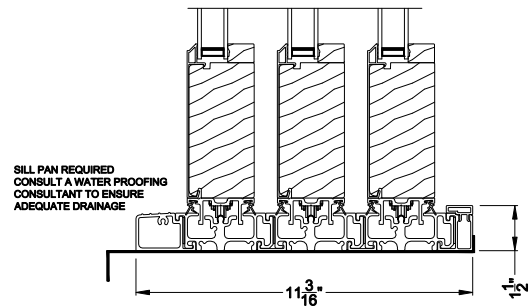

**PREMIUM 2-1/4" MULTI-SLIDE PATIO DOOR (8725)**  
Vertical Section - With sill pan

Note: All dimensions are approximate. Weather Shield reserves the right to change specifications without notice.