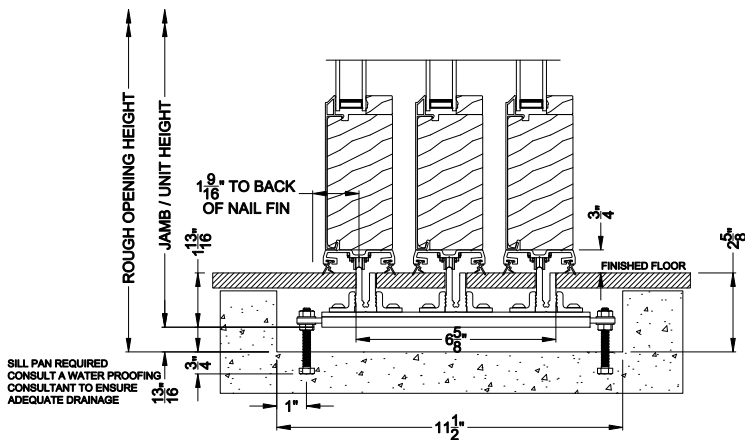

PREMIUM 2-1/4" MULTI-SLIDE PATIO DOOR (8725)
Vertical Section - with T-track sill - 3 or Bi-parting 6 Panel Door