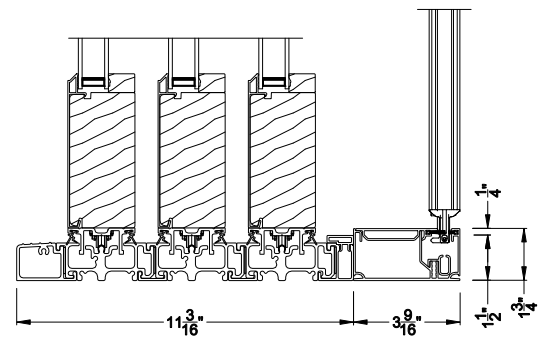

PREMIUM 2-1/4" MULTI-SLIDE PATIO DOOR (8725)
Vertical Section - with Sill Riser - 3 or Bi-parting 6 Panel Door
Shown with optional Center screen - flush mounted

Note: All dimensions are approximate. Weather Shield reserves the right to change specifications without notice.