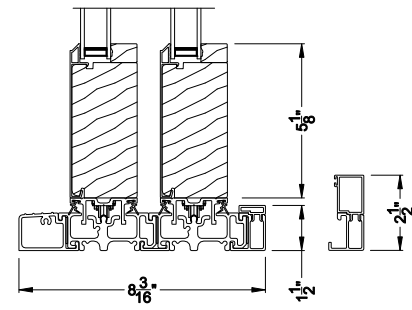

Weather Shield™

Premium Series™

2-1/4" Multi-Slide Doors

CROSS SECTION DETAILS

PREMIUM 2-1/4" MULTI-SLIDE PATIO DOOR (8725)
Vertical Section - Standard Sill - 2 or Bi-parting 4 Panel Door

PREMIUM 2-1/4" MULTI-SLIDE PATIO DOOR (8725)
Vertical Section - with Sill Riser - 2 or Bi-parting 4 Panel Door

PREMIUM 2-1/4" MULTI-SLIDE PATIO DOOR (8725)
Vertical Section - with T-track sill - 2 or Bi-parting 4 Panel Door

PREMIUM 2-1/4" MULTI-SLIDE PATIO DOOR (8725)
Vertical Section - With sill pan

Note: All dimensions are approximate. Weather Shield reserves the right to change specifications without notice.

Weather Shield™

Premium Series™

2-1/4" Multi-Slide Doors

CROSS SECTION DETAILS

PREMIUM 2-1/4" MULTI-SLIDE PATIO DOOR (8725)
Horizontal Section - 2 Panel Door

Note: All dimensions are approximate. Weather Shield reserves the right to change specifications without notice.