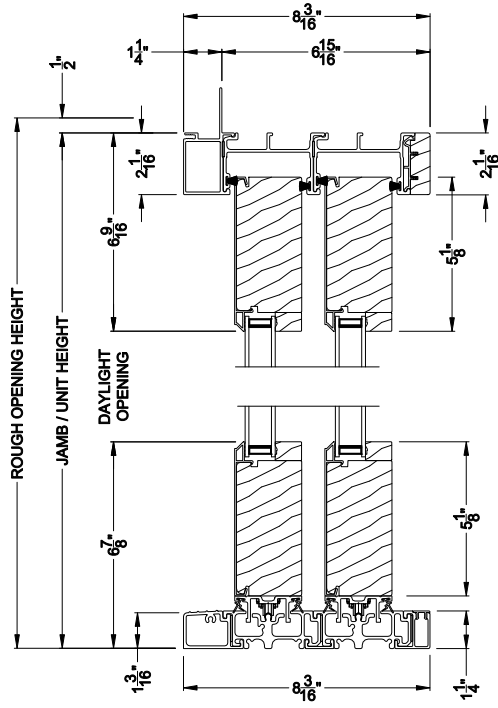

Weather Shield™

Premium Series™

2-1/4" Multi-Slide Doors

CROSS SECTION DETAILS

PREMIUM 2-1/4" MULTI-SLIDE PATIO DOOR (8725)
Vertical Section - Standard Sill - 2 or Bi-parting 4 Panel Door

PREMIUM 2-1/4" MULTI-SLIDE PATIO DOOR (8725)
Vertical Section - with Sill Riser - 2 or Bi-parting 4 Panel Door

PREMIUM 2-1/4" MULTI-SLIDE PATIO DOOR (8725)
Vertical Section - with T-track sill - 2 or Bi-parting 4 Panel Door

PREMIUM 2-1/4" MULTI-SLIDE PATIO DOOR (8725)
Vertical Section - With sill pan

Note: All dimensions are approximate. Weather Shield reserves the right to change specifications without notice.

Weather Shield™

Premium Series™

2-1/4" Multi-Slide Doors

CROSS SECTION DETAILS

PREMIUM 2-1/4" MULTI-SLIDE PATIO DOOR (8725)
Horizontal Section - 2 Panel Door

Note: All dimensions are approximate. Weather Shield reserves the right to change specifications without notice.