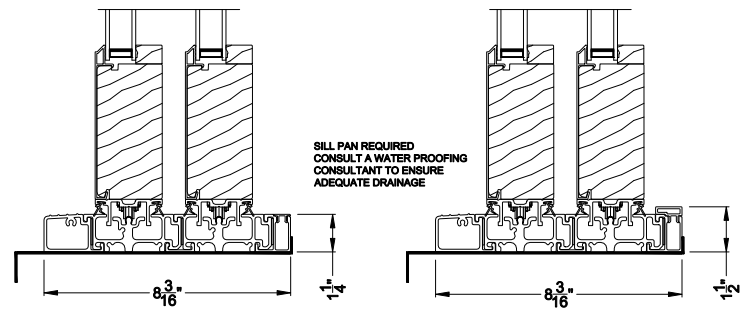

Weather Shield™

Premium Series™

2-1/4" Multi-Slide Doors

CROSS SECTION DETAILS

PREMIUM 2-1/4" MULTI-SLIDE PATIO DOOR (8725)
Vertical Section - Standard Sill - 2 or Bi-parting 4 Panel Door

PREMIUM 2-1/4" MULTI-SLIDE PATIO DOOR (8725)
Vertical Section - with Sill Riser - 2 or Bi-parting 4 Panel Door

PREMIUM 2-1/4" MULTI-SLIDE PATIO DOOR (8725)
Vertical Section - with T-track sill - 2 or Bi-parting 4 Panel Door

PREMIUM 2-1/4" MULTI-SLIDE PATIO DOOR (8725)
Vertical Section - With sill pan

Note: All dimensions are approximate. Weather Shield reserves the right to change specifications without notice.

Weather Shield™

Premium Series™

2-1/4" Multi-Slide Doors

CROSS SECTION DETAILS

PREMIUM 2-1/4" MULTI-SLIDE PATIO DOOR (8725)
Horizontal Section - 2 Panel Door

Note: All dimensions are approximate. Weather Shield reserves the right to change specifications without notice.