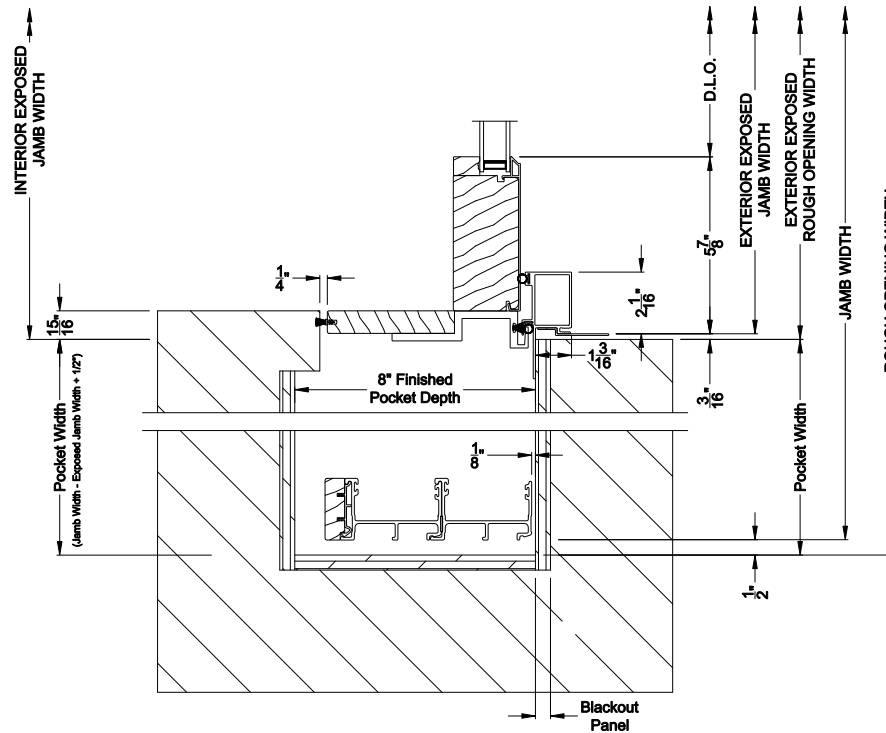

Weather Shield™

Premium Series™

2-1/4" Multi-Slide Doors

CROSS SECTION DETAILS

PREMIUM 2-1/4" MULTI-SLIDE PATIO DOOR (8725)
Horizontal Section - 2 Panel Door

Note: All dimensions are approximate. Weather Shield reserves the right to change specifications without notice.

Weather Shield™

Premium Series™

2-1/4" Multi-Slide Doors

CROSS SECTION DETAILS

PREMIUM 2-1/4" MULTI-SLIDE PATIO DOOR (8725)
Horizontal Section - Bi-parting stiles

PREMIUM 2-1/4" MULTI-SLIDE PATIO DOOR (8725)
Horizontal Pocket Section - 2 or Bi-parting 4 Panel Door

Note: All dimensions are approximate. Weather Shield reserves the right to change specifications without notice.

Weather Shield™

Premium Series™

2-1/4" Multi-Slide Doors

CROSS SECTION DETAILS

PREMIUM 2-1/4" MULTI-SLIDE PATIO DOOR (8725)
Horizontal Motorized Pocket Section - 2 or Bi-parting 4 Panel Door

Note: All dimensions are approximate. Weather Shield reserves the right to change specifications without notice.