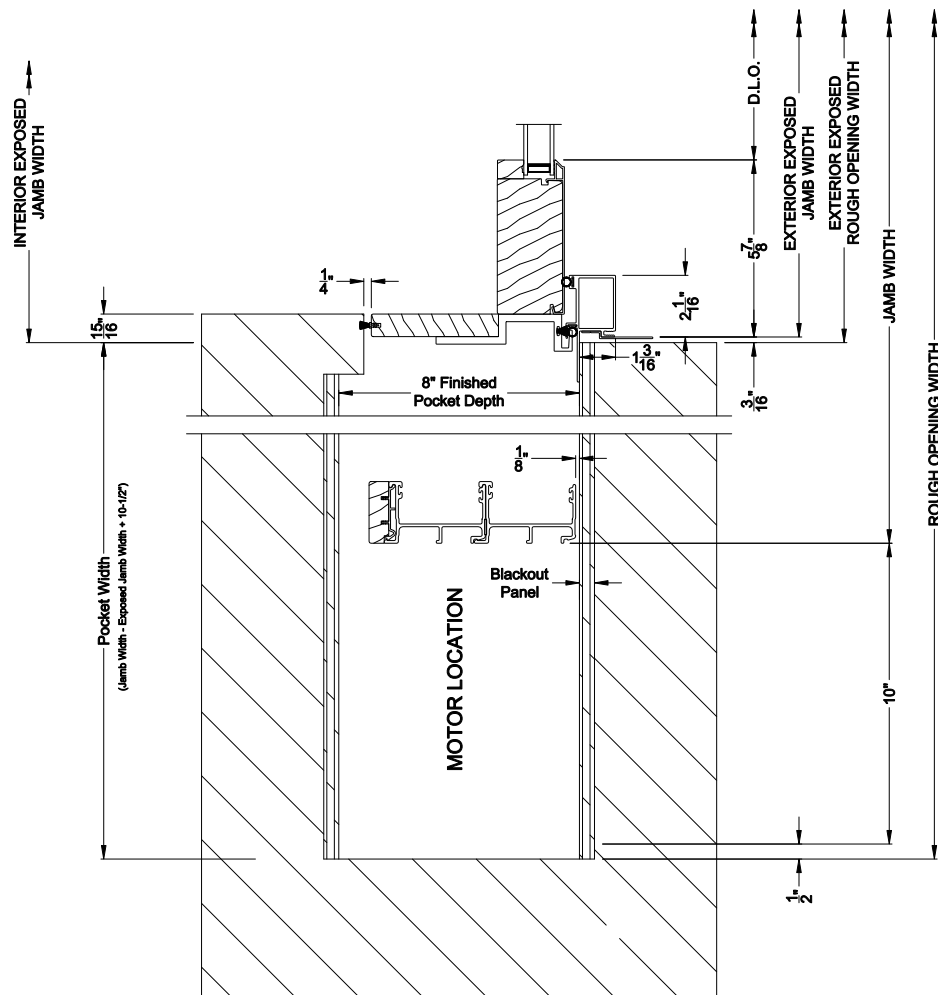

Weather Shield™

Premium Series™

2-1/4" Multi-Slide Doors

CROSS SECTION DETAILS

PREMIUM 2-1/4" MULTI-SLIDE PATIO DOOR (8725)
Horizontal Section - 2 Panel Door

Note: All dimensions are approximate. Weather Shield reserves the right to change specifications without notice.

Weather Shield™

Premium Series™

2-1/4" Multi-Slide Doors

CROSS SECTION DETAILS

PREMIUM 2-1/4" MULTI-SLIDE PATIO DOOR (8725)
Horizontal Section - Bi-parting stiles

PREMIUM 2-1/4" MULTI-SLIDE PATIO DOOR (8725)
Horizontal Pocket Section - 2 or Bi-parting 4 Panel Door

Note: All dimensions are approximate. Weather Shield reserves the right to change specifications without notice.

Weather Shield™

Premium Series™

2-1/4" Multi-Slide Doors

CROSS SECTION DETAILS

PREMIUM 2-1/4" MULTI-SLIDE PATIO DOOR (8725)
Horizontal Motorized Pocket Section - 2 or Bi-parting 4 Panel Door

Note: All dimensions are approximate. Weather Shield reserves the right to change specifications without notice.