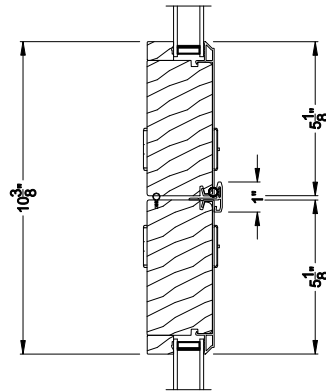

PREMIUM 2-1/4" MULTI-SLIDE PATIO DOOR (8725)
Vertical Section - with T-track sill - 2 or Bi-parting 4 Panel Door

PREMIUM 2-1/4" MULTI-SLIDE PATIO DOOR (8725)
Vertical Section - With sill pan

Note: All dimensions are approximate. Weather Shield reserves the right to change specifications without notice.

Weather Shield™

Premium Series™

2-1/4" Multi-Slide Doors

CROSS SECTION DETAILS

PREMIUM 2-1/4" MULTI-SLIDE PATIO DOOR (8725)
Horizontal Section - 2 Panel Door

Note: All dimensions are approximate. Weather Shield reserves the right to change specifications without notice.

Weather Shield™

Premium Series™

2-1/4" Multi-Slide Doors

CROSS SECTION DETAILS

PREMIUM 2-1/4" MULTI-SLIDE PATIO DOOR (8725)
Horizontal Section - Bi-parting stiles

PREMIUM 2-1/4" MULTI-SLIDE PATIO DOOR (8725)
Horizontal Pocket Section - 2 or Bi-parting 4 Panel Door

Note: All dimensions are approximate. Weather Shield reserves the right to change specifications without notice.

Weather Shield™

Premium Series™

2-1/4" Multi-Slide Doors

CROSS SECTION DETAILS

PREMIUM 2-1/4" MULTI-SLIDE PATIO DOOR (8725)
Horizontal Motorized Pocket Section - 2 or Bi-parting 4 Panel Door