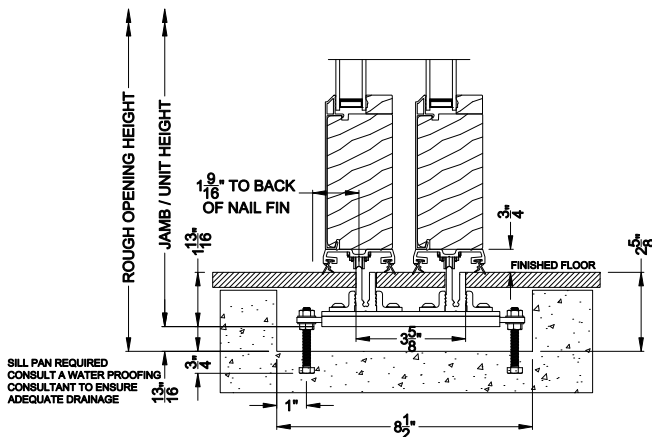

Weather Shield™

Premium Series™

2-1/4" Multi-Slide Doors

CROSS SECTION DETAILS

PREMIUM 2-1/4" MULTI-SLIDE PATIO DOOR (8725)
Vertical Section - Standard Sill - 2 or Bi-parting 4 Panel Door

PREMIUM 2-1/4" MULTI-SLIDE PATIO DOOR (8725)
Vertical Section - with Sill Riser - 2 or Bi-parting 4 Panel Door

PREMIUM 2-1/4" MULTI-SLIDE PATIO DOOR (8725)
Vertical Section - with T-track sill - 2 or Bi-parting 4 Panel Door

PREMIUM 2-1/4" MULTI-SLIDE PATIO DOOR (8725)
Vertical Section - With sill pan

Note: All dimensions are approximate. Weather Shield reserves the right to change specifications without notice.

Weather Shield™

Premium Series™

2-1/4" Multi-Slide Doors

CROSS SECTION DETAILS

PREMIUM 2-1/4" MULTI-SLIDE PATIO DOOR (8725)
Horizontal Section - 2 Panel Door

Note: All dimensions are approximate. Weather Shield reserves the right to change specifications without notice.