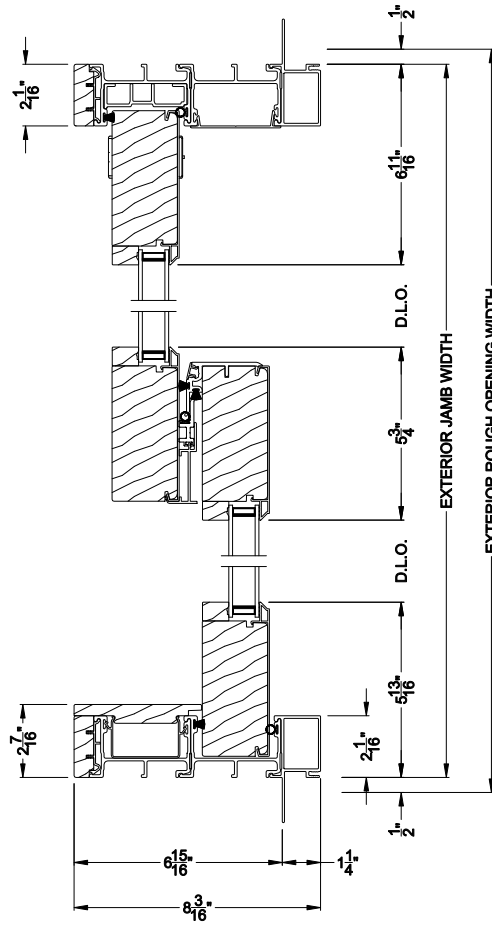

Weather Shield™

Premium Series™

2-1/4" Multi-Slide Doors

CROSS SECTION DETAILS

PREMIUM 2-1/4" MULTI-SLIDE PATIO DOOR (8725)
Vertical Section - Standard Sill - 2 or Bi-parting 4 Panel Door

PREMIUM 2-1/4" MULTI-SLIDE PATIO DOOR (8725)
Vertical Section - with Sill Riser - 2 or Bi-parting 4 Panel Door

PREMIUM 2-1/4" MULTI-SLIDE PATIO DOOR (8725)
Vertical Section - with T-track sill - 2 or Bi-parting 4 Panel Door

PREMIUM 2-1/4" MULTI-SLIDE PATIO DOOR (8725)
Vertical Section - With sill pan

Note: All dimensions are approximate. Weather Shield reserves the right to change specifications without notice.

Weather Shield™

Premium Series™

2-1/4" Multi-Slide Doors

CROSS SECTION DETAILS

PREMIUM 2-1/4" MULTI-SLIDE PATIO DOOR (8725)
Horizontal Section - 2 Panel Door

Note: All dimensions are approximate. Weather Shield reserves the right to change specifications without notice.

Note: All dimensions are approximate. Weather Shield reserves the right to change specifications without notice.