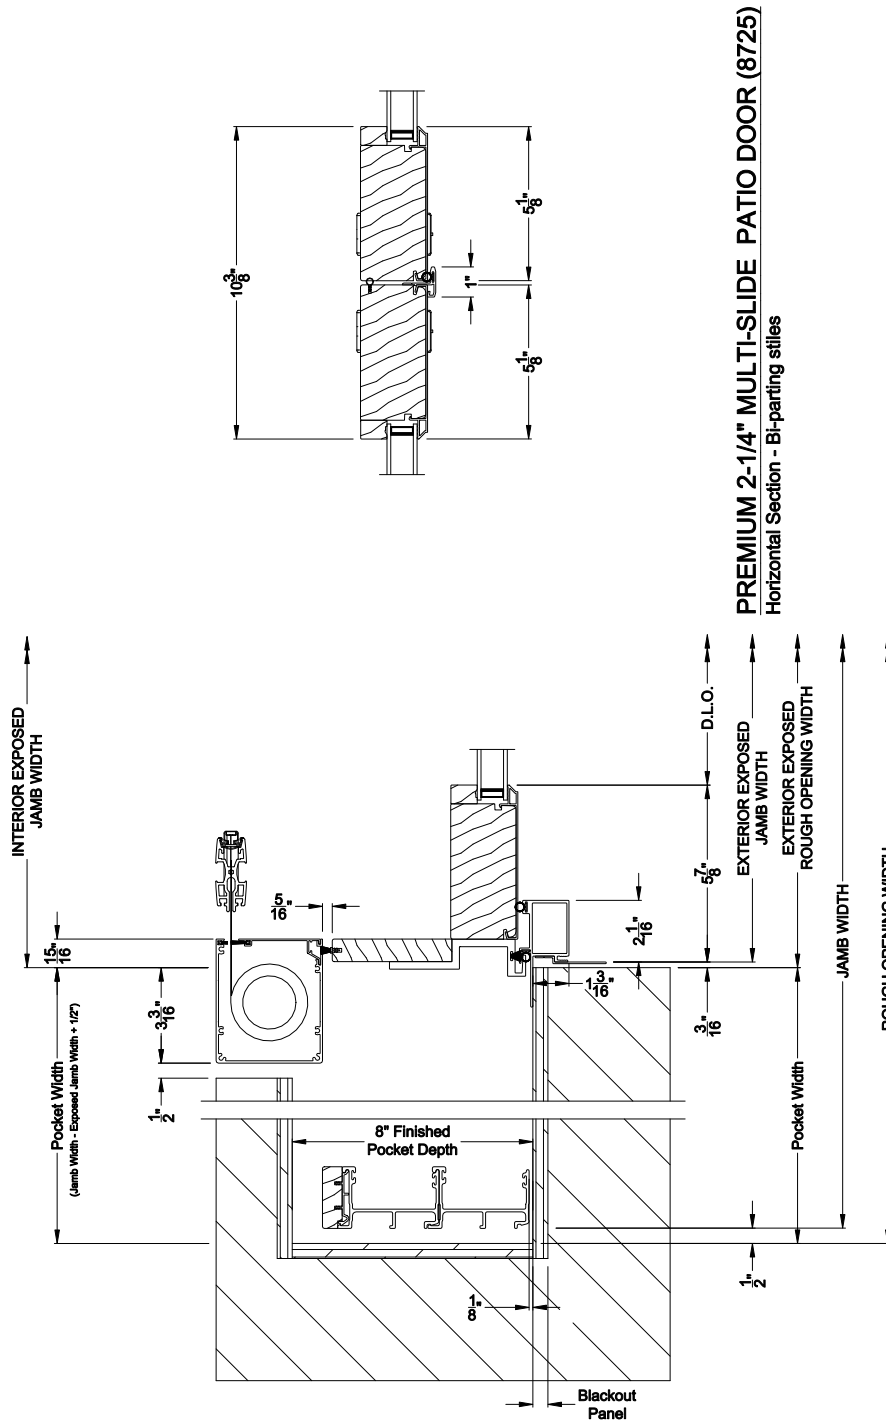

Weather Shield™

Premium Series™

2-1/4" Multi-Slide Doors

CROSS SECTION DETAILS

PREMIUM 2-1/4" MULTI-SLIDE PATIO DOOR (8725)
Horizontal Section - Bi-parting stiles

PREMIUM 2-1/4" MULTI-SLIDE PATIO DOOR (8725)
Horizontal Section - 2 Panel or Bi-parting 4 Panel Door
Shown with optional Center screen

Note: All dimensions are approximate. Weather Shield reserves the right to change specifications without notice.