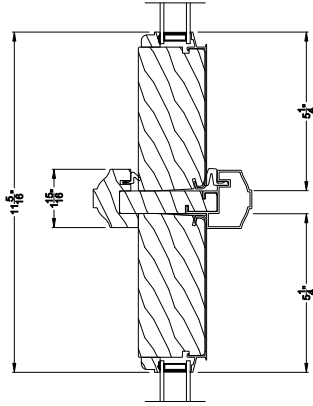

Weather Shield®

Premium Series™

2-1/4" Multi-Slide Doors

CROSS SECTION DETAILS

PREMIUM 2-1/4" MULTI-SLIDE PATIO DOOR (8721)
Horizontal Section - Bi-parting stiles