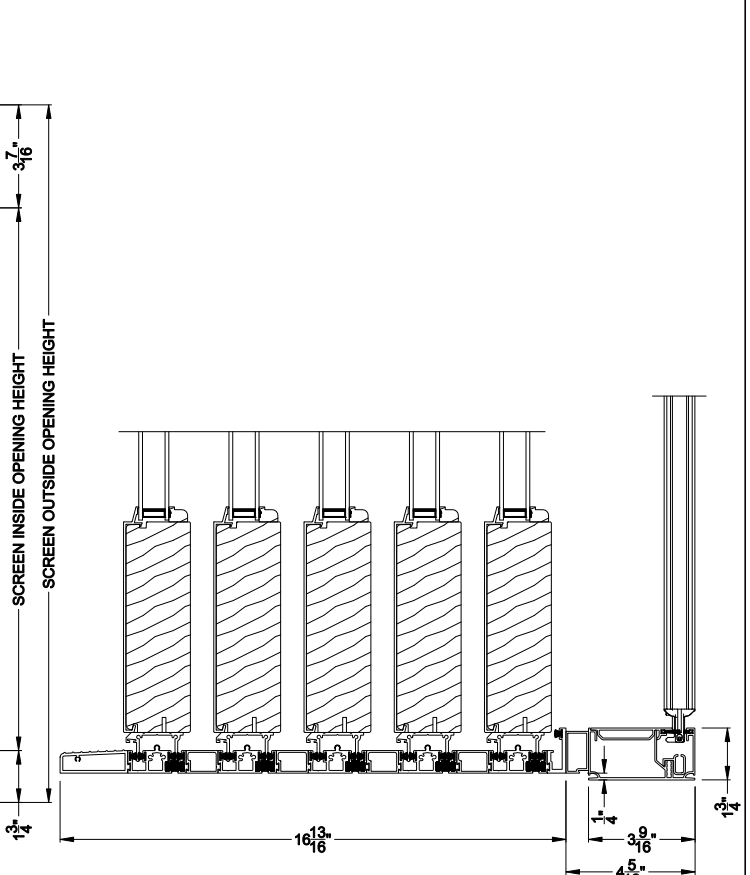

PREMIUM 2-1/4" MULTI-SLIDE PATIO DOOR (8721)

Vertical Section - with Sill Riser - 5 or Bi-parting 10 Panel Door
Shown with optional Center screen - recess mounted