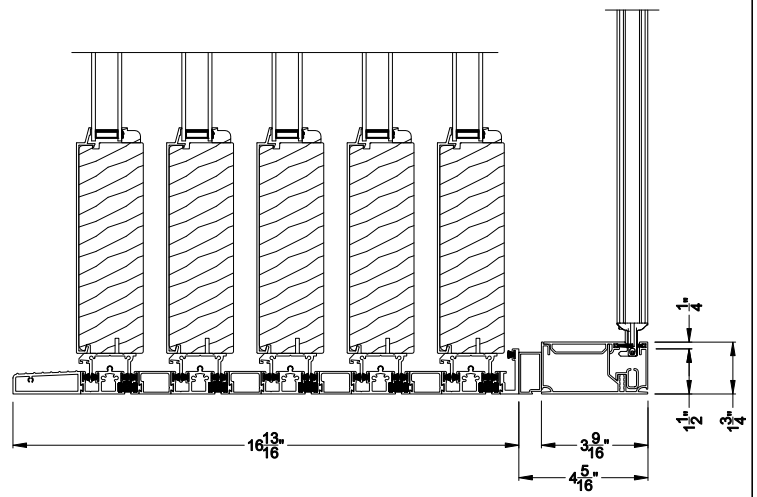

PREMIUM 2-1/4" MULTI-SLIDE PATIO DOOR (8721)

Vertical Section - with Sill Riser - 5 or Bi-parting 10 Panel Door
Shown with optional Center screen - flush mounted

Note: All dimensions are approximate. Weather Shield reserves the right to change specifications without notice.