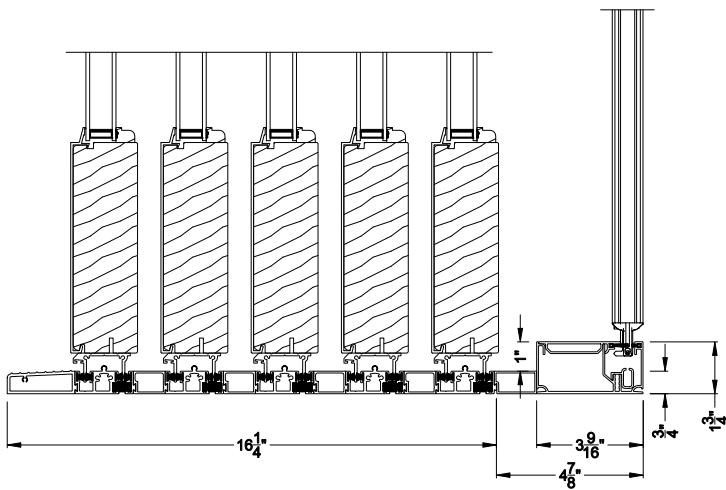

PREMIUM 2-1/4" MULTI-SLIDE PATIO DOOR (8721)

Vertical Section - Standard Sill - 5 or Bi-parting 10 Panel Door
Shown with optional Center screen - flush mounted