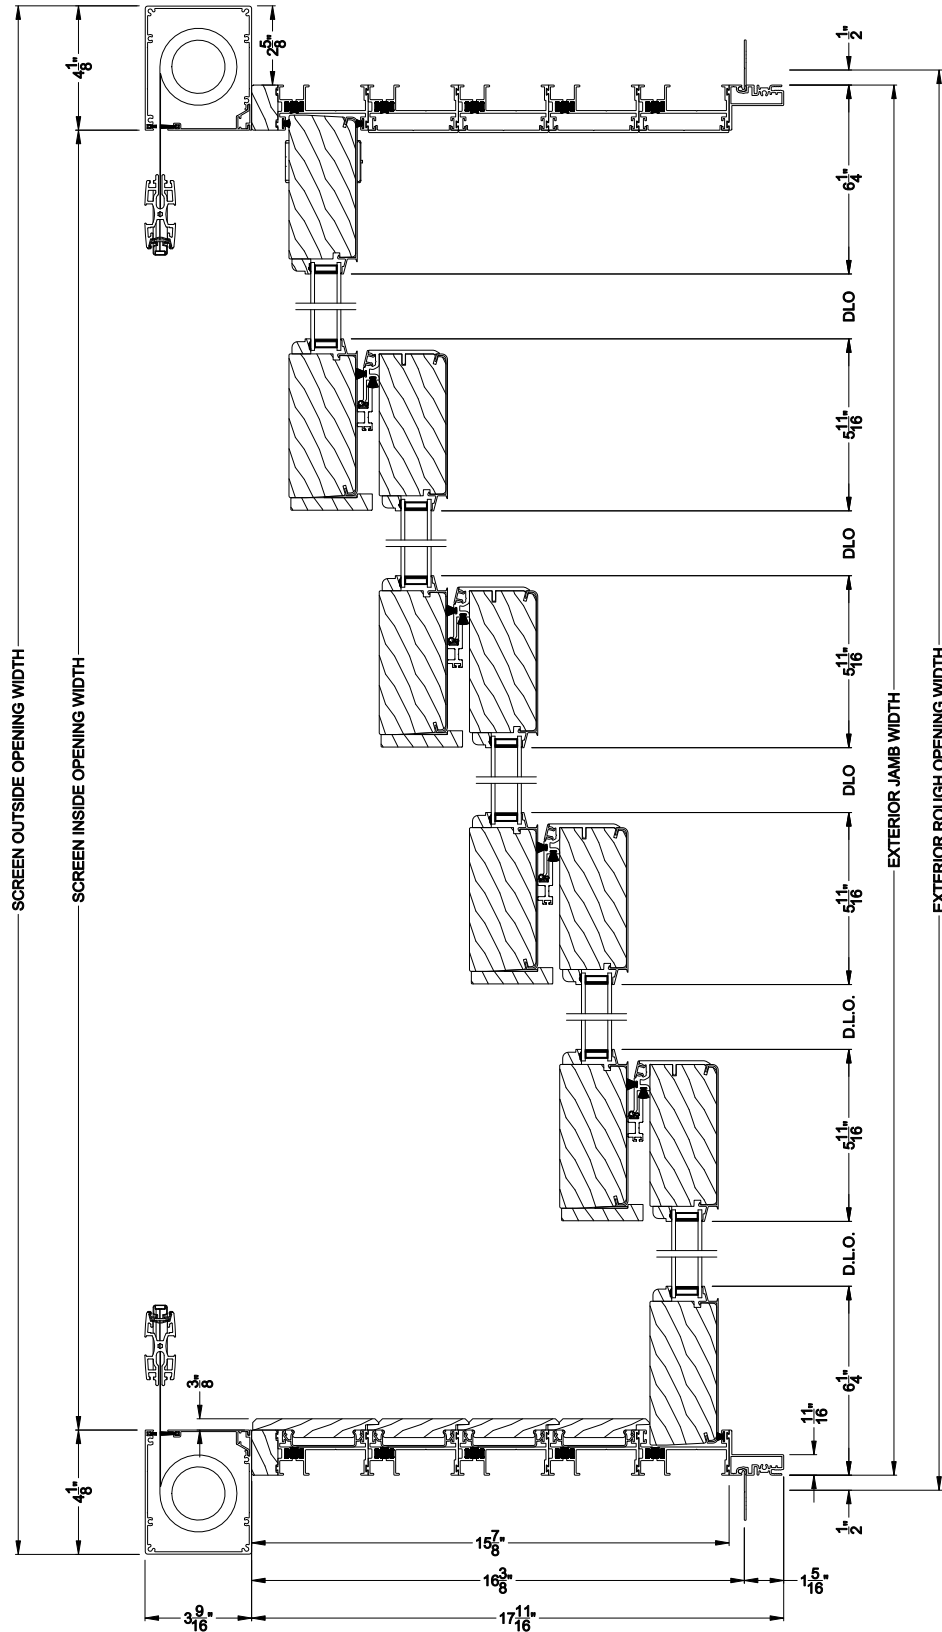

Weather Shield®

Premium Series™

2-1/4" Multi-Slide Doors

CROSS SECTION DETAILS

PREMIUM 2-1/4" MULTI-SLIDE PATIO DOOR (8721)

Horizontal Section - 5 Panel Door
Shown with optional Center screen

Note: All dimensions are approximate. Weather Shield reserves the right to change specifications without notice.