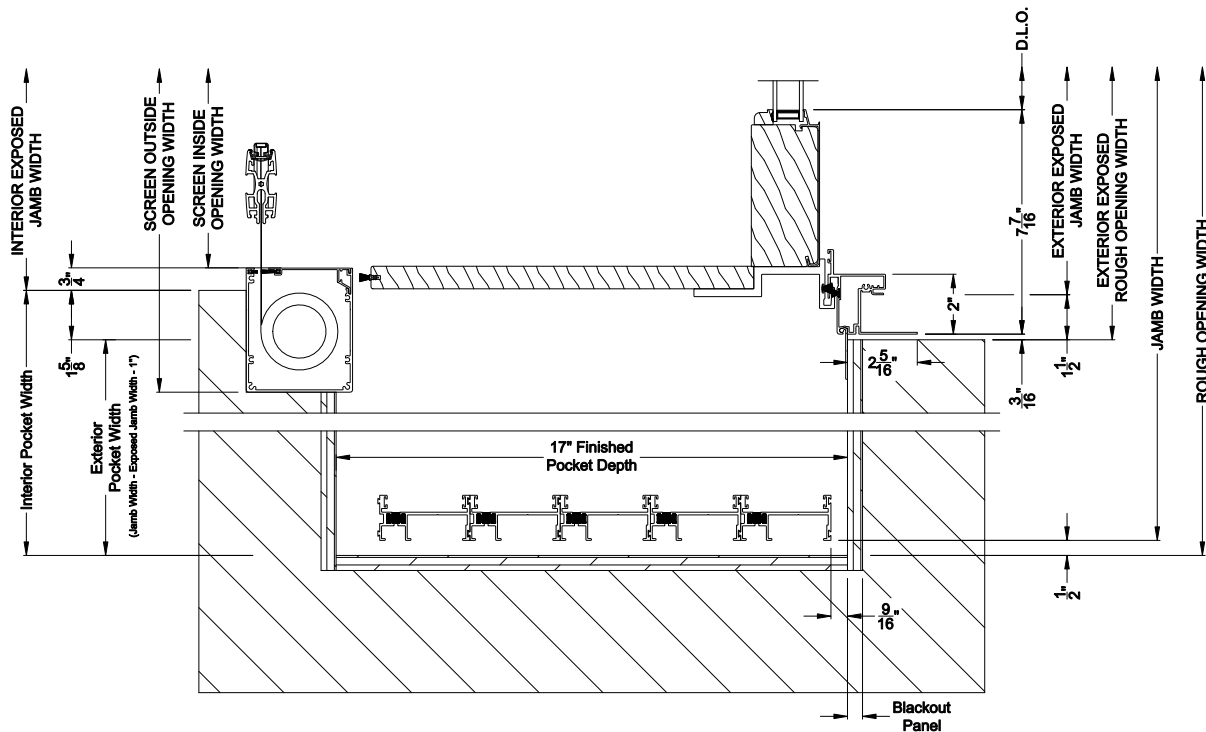

PREMIUM 2-1/4" MULTI-SLIDE PATIO DOOR (8721)

Horizontal Section - 5 Panel or Bi-parting 10 Panel Door
Shown with optional Centor screen

Note: All dimensions are approximate. Weather Shield reserves the right to change specifications without notice.