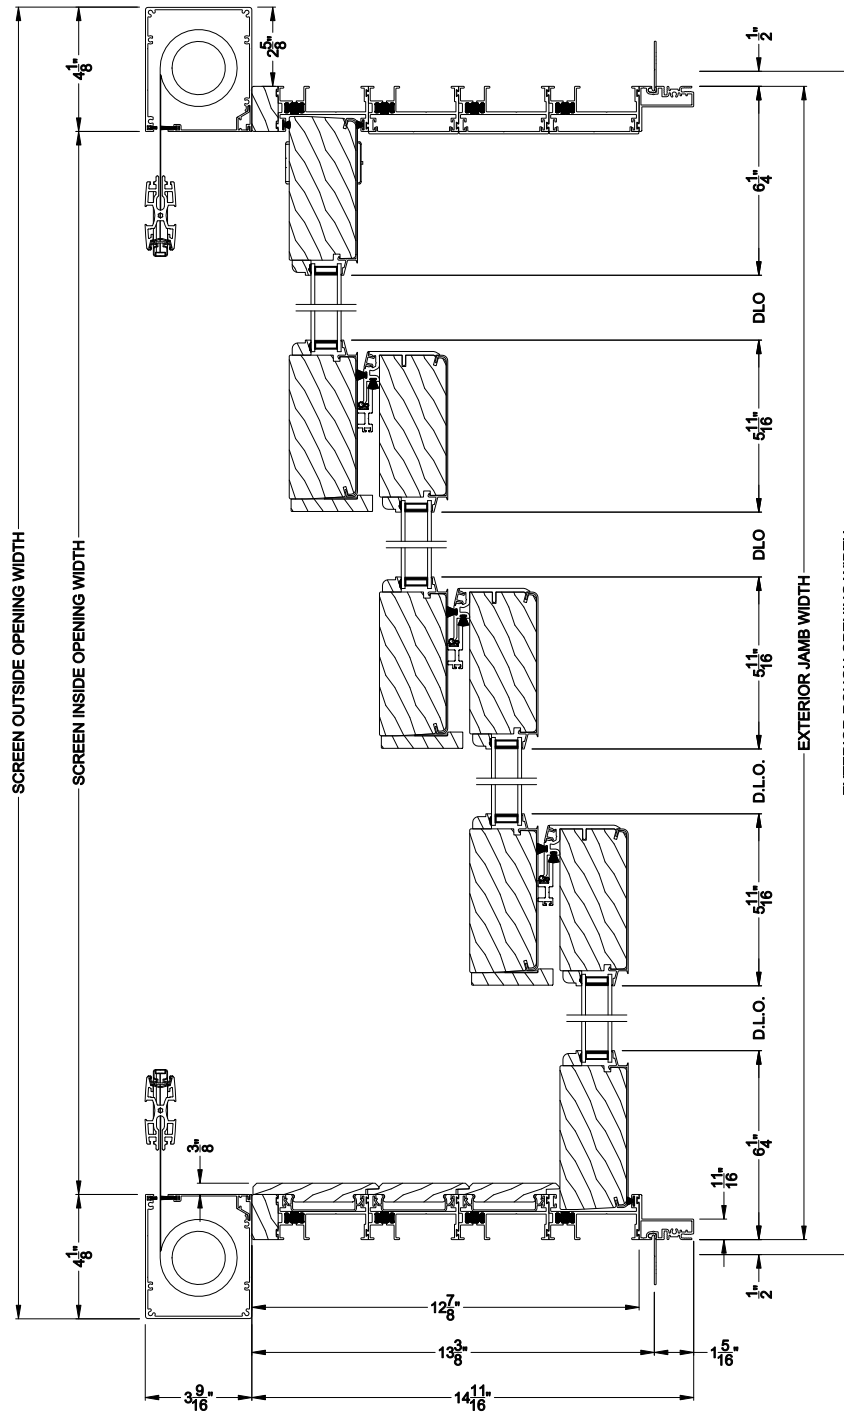

Weather Shield®

Premium Series™

2-1/4" Multi-Slide Doors

CROSS SECTION DETAILS

PREMIUM 2-1/4" MULTI-SLIDE PATIO DOOR (8721)

Horizontal Section - 4 Panel Door
Shown with optional Center screen

Note: All dimensions are approximate. Weather Shield reserves the right to change specifications without notice.