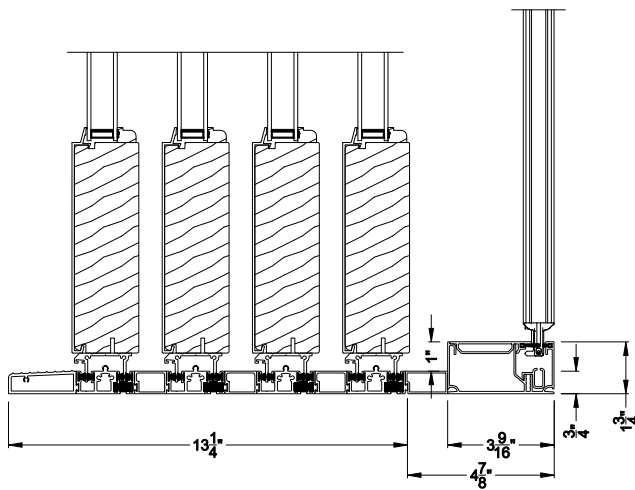

PREMIUM 2-1/4" MULTI-SLIDE PATIO DOOR (8721)

Vertical Section - Standard Sill - 4 or Bi-parting 8 Panel Door
Shown with optional Center screen - flush mounted