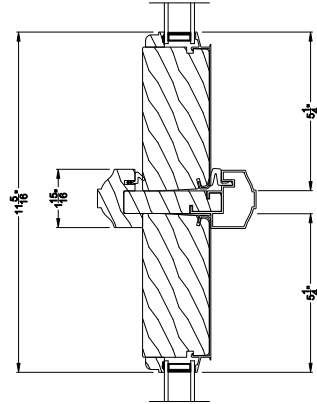

Weather Shield®

Premium Series™

2-1/4" Multi-Slide Doors

CROSS SECTION DETAILS

PREMIUM 2-1/4" MULTI-SLIDE PATIO DOOR (8721)
Horizontal Section - Bi-parting stiles