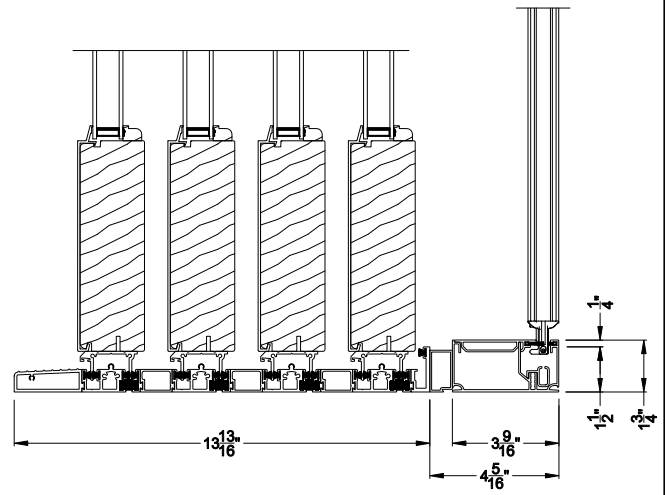

PREMIUM 2-1/4" MULTI-SLIDE PATIO DOOR (8721)

Vertical Section - with Sill Riser - 4 or Bi-parting 8 Panel Door
Shown with optional Center screen - flush mounted

Note: All dimensions are approximate. Weather Shield reserves the right to change specifications without notice.