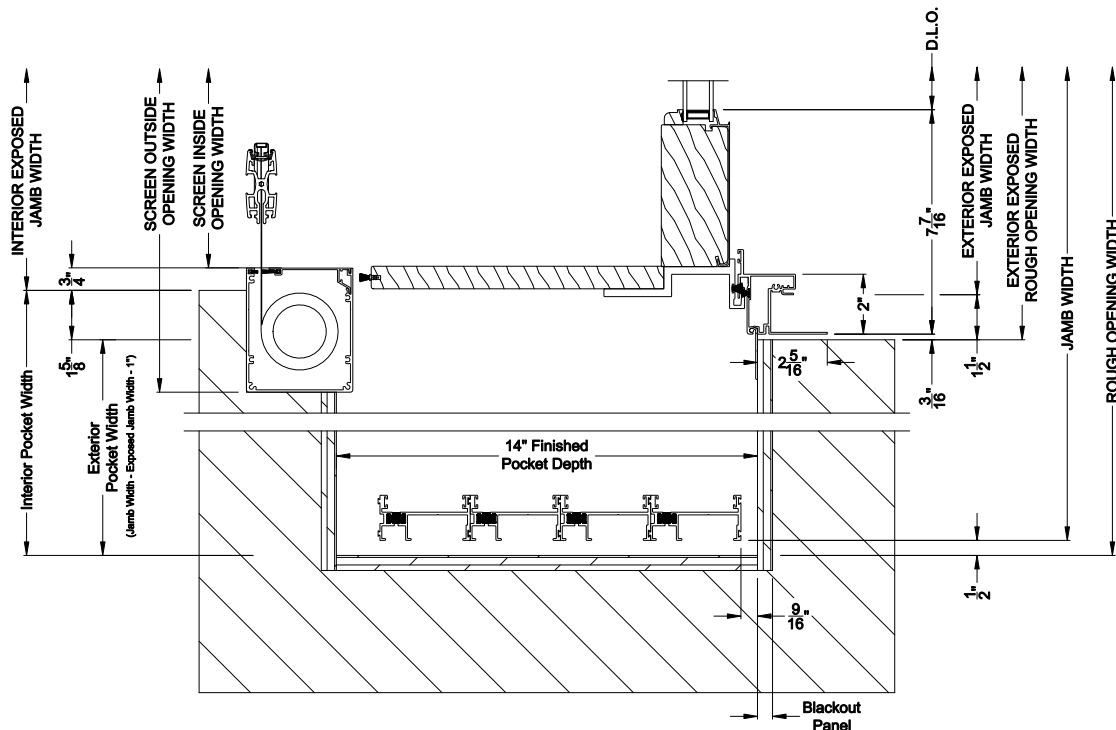

PREMIUM 2-1/4" MULTI-SLIDE PATIO DOOR (8721)
Horizontal Section - 4 Panel or Bi-parting 8 Panel Door
Shown with optional Center screen

Note: All dimensions are approximate. Weather Shield reserves the right to change specifications without notice.