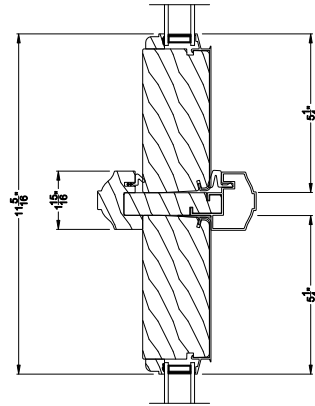

PREMIUM 2-1/4" MULTI-SLIDE PATIO DOOR (8721)
Vertical Section - with Sill Riser - 3 or Bi-parting 6 Panel Door

PREMIUM 2-1/4" MULTI-SLIDE PATIO DOOR (8721)
Vertical Section - With sill pan

PREMIUM 2-1/4" MULTI-SLIDE PATIO DOOR (8721)
Vertical Section - With sill pan

Note: All dimensions are approximate. Weather Shield reserves the right to change specifications without notice.

Weather Shield®

Premium Series™

2-1/4" Multi-Slide Doors

CROSS SECTION DETAILS

PREMIUM 2-1/4" MULTI-SLIDE PATIO DOOR (8721)
Horizontal Section - 3 Panel Door

Note: All dimensions are approximate. Weather Shield reserves the right to change specifications without notice.

PREMIUM 2-1/4" MULTI-SLIDE PATIO DOOR (8721)
Horizontal Section - Bi-parting stiles

PREMIUM 2-1/4" MULTI-SLIDE PATIO DOOR (8721)
Horizontal Pocket Section - 3 or Bi-parting 6 Panel Door

Note: All dimensions are approximate. Weather Shield reserves the right to change specifications without notice.

Weather Shield®

Premium Series™

2-1/4" Multi-Slide Doors

CROSS SECTION DETAILS

PREMIUM 2-1/4" MULTI-SLIDE PATIO DOOR (8721)
Horizontal Motorized Pocket Section - 3 or Bi-parting 6 Panel Door