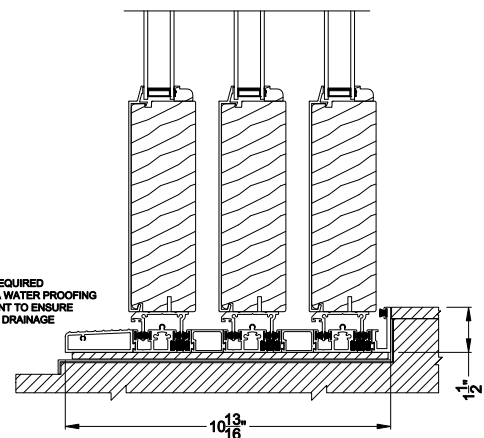

Weather Shield® Premium Series™

2-1/4" Multi-Slide Doors CROSS SECTION DETAILS

PREMIUM 2-1/4" MULTI-SLIDE PATIO DOOR (8721)
Vertical Section - Standard Sill - 3 or Bi-parting 6 Panel Door

PREMIUM 2-1/4" MULTI-SLIDE PATIO DOOR (8721)
Vertical Section - with T-track sill - 3 or Bi-parting 6 Panel Door

PREMIUM 2-1/4" MULTI-SLIDE PATIO DOOR (8721)
Vertical Section - with Sill Riser - 3 or Bi-parting 6 Panel Door

PREMIUM 2-1/4" MULTI-SLIDE PATIO DOOR (8721)
Vertical Section - With sill pan

PREMIUM 2-1/4" MULTI-SLIDE PATIO DOOR (8721)
Vertical Section - With sill pan

Note: All dimensions are approximate. Weather Shield reserves the right to change specifications without notice.

Weather Shield®

Premium Series™

2-1/4" Multi-Slide Doors

CROSS SECTION DETAILS

PREMIUM 2-1/4" MULTI-SLIDE PATIO DOOR (8721)
Horizontal Section - 3 Panel Door