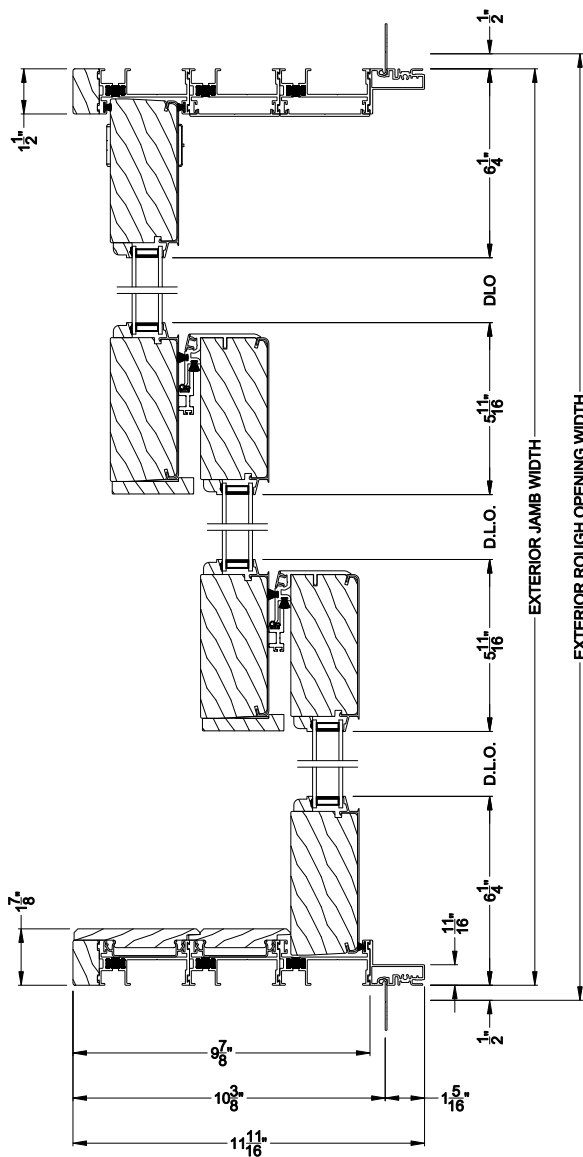

Weather Shield® Premium Series™

2-1/4" Multi-Slide Doors CROSS SECTION DETAILS

PREMIUM 2-1/4" MULTI-SLIDE PATIO DOOR (8721)
Vertical Section - Standard Sill - 3 or Bi-parting 6 Panel Door

PREMIUM 2-1/4" MULTI-SLIDE PATIO DOOR (8721)
Vertical Section - with T-track sill - 3 or Bi-parting 6 Panel Door

PREMIUM 2-1/4" MULTI-SLIDE PATIO DOOR (8721)
Vertical Section - with Sill Riser - 3 or Bi-parting 6 Panel Door

PREMIUM 2-1/4" MULTI-SLIDE PATIO DOOR (8721)
Vertical Section - With sill pan

PREMIUM 2-1/4" MULTI-SLIDE PATIO DOOR (8721)
Vertical Section - With sill pan

Note: All dimensions are approximate. Weather Shield reserves the right to change specifications without notice.

Weather Shield®

Premium Series™

2-1/4" Multi-Slide Doors

CROSS SECTION DETAILS

PREMIUM 2-1/4" MULTI-SLIDE PATIO DOOR (8721)
Horizontal Section - 3 Panel Door

Note: All dimensions are approximate. Weather Shield reserves the right to change specifications without notice.

PREMIUM 2-1/4" MULTI-SLIDE PATIO DOOR (8721)
Horizontal Section - Bi-parting stiles

PREMIUM 2-1/4" MULTI-SLIDE PATIO DOOR (8721)
Horizontal Pocket Section - 3 or Bi-parting 6 Panel Door