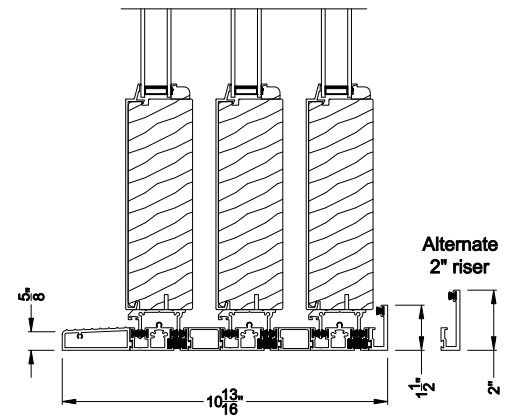

Weather Shield® Premium Series™

2-1/4" Multi-Slide Doors CROSS SECTION DETAILS

PREMIUM 2-1/4" MULTI-SLIDE PATIO DOOR (8721)
Vertical Section - Standard Sill - 3 or Bi-parting 6 Panel Door

PREMIUM 2-1/4" MULTI-SLIDE PATIO DOOR (8721)
Vertical Section - with T-track sill - 3 or Bi-parting 6 Panel Door

PREMIUM 2-1/4" MULTI-SLIDE PATIO DOOR (8721)
Vertical Section - with Sill Riser - 3 or Bi-parting 6 Panel Door

PREMIUM 2-1/4" MULTI-SLIDE PATIO DOOR (8721)
Vertical Section - With sill pan

PREMIUM 2-1/4" MULTI-SLIDE PATIO DOOR (8721)
Vertical Section - With sill pan

Note: All dimensions are approximate. Weather Shield reserves the right to change specifications without notice.

Weather Shield®

Premium Series™

2-1/4" Multi-Slide Doors

CROSS SECTION DETAILS

PREMIUM 2-1/4" MULTI-SLIDE PATIO DOOR (8721)
Horizontal Section - 3 Panel Door