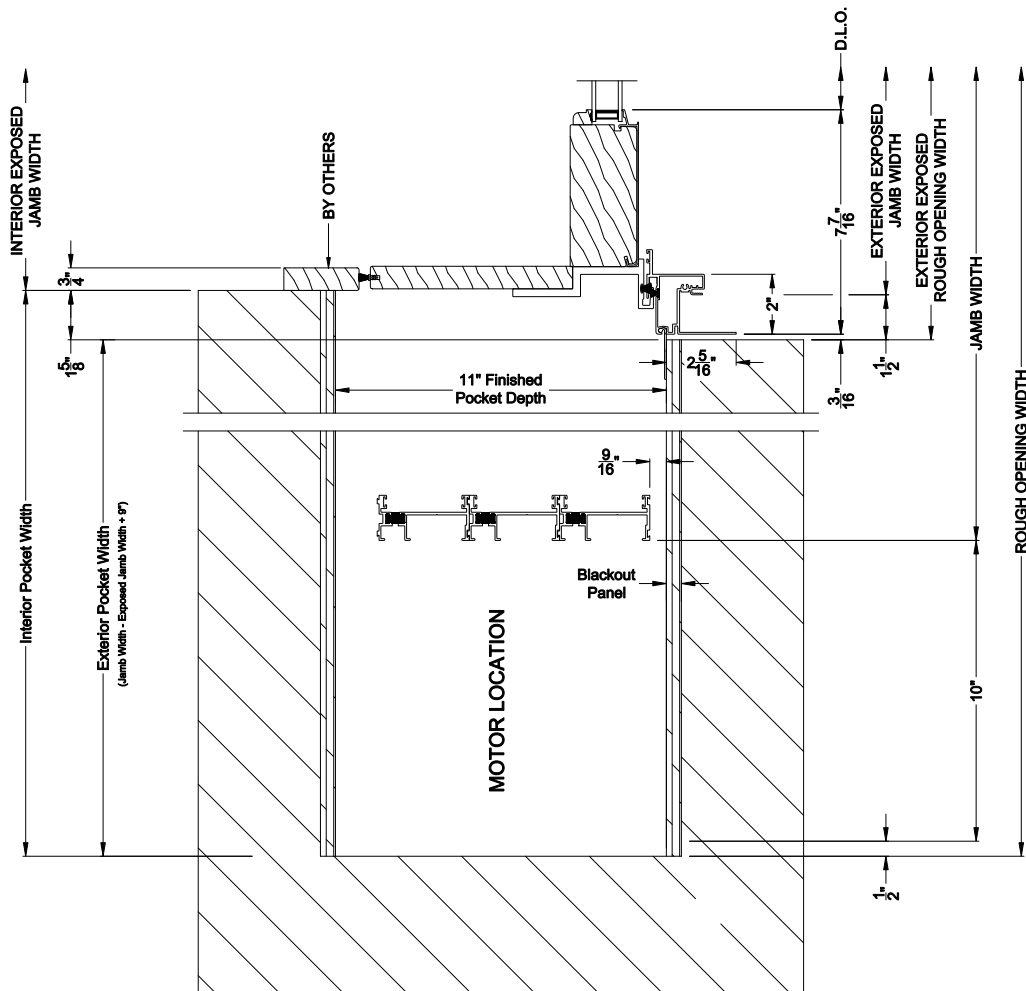

Note: All dimensions are approximate. Weather Shield reserves the right to change specifications without notice.

Weather Shield®

Premium Series™

2-1/4" Multi-Slide Doors

CROSS SECTION DETAILS

PREMIUM 2-1/4" MULTI-SLIDE PATIO DOOR (8721)
Horizontal Section - 3 Panel Door

Note: All dimensions are approximate. Weather Shield reserves the right to change specifications without notice.

PREMIUM 2-1/4" MULTI-SLIDE PATIO DOOR (8721)
Horizontal Section - Bi-parting stiles

PREMIUM 2-1/4" MULTI-SLIDE PATIO DOOR (8721)
Horizontal Pocket Section - 3 or Bi-parting 6 Panel Door

Note: All dimensions are approximate. Weather Shield reserves the right to change specifications without notice.

Weather Shield®

Premium Series™

2-1/4" Multi-Slide Doors

CROSS SECTION DETAILS

PREMIUM 2-1/4" MULTI-SLIDE PATIO DOOR (8721)
Horizontal Motorized Pocket Section - 3 or Bi-parting 6 Panel Door

Note: All dimensions are approximate. Weather Shield reserves the right to change specifications without notice.

PREMIUM 2-1/4" MULTI-SLIDE DOOR (8621)
Horizontal Section - 3L3R Panel Inside Corner Door