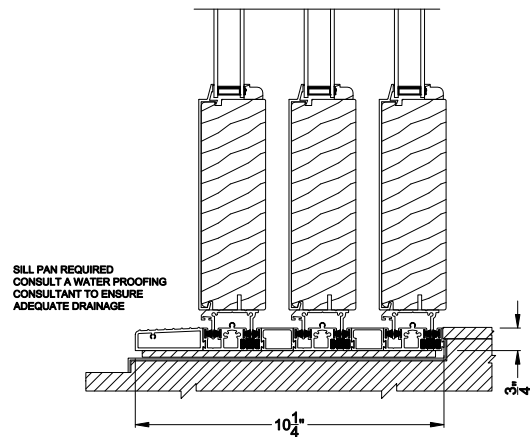

Weather Shield® Premium Series™

2-1/4" Multi-Slide Doors CROSS SECTION DETAILS

PREMIUM 2-1/4" MULTI-SLIDE PATIO DOOR (8721)
Vertical Section - Standard Sill - 3 or Bi-parting 6 Panel Door

PREMIUM 2-1/4" MULTI-SLIDE PATIO DOOR (8721)
Vertical Section - with T-track sill - 3 or Bi-parting 6 Panel Door

PREMIUM 2-1/4" MULTI-SLIDE PATIO DOOR (8721)
Vertical Section - with Sill Riser - 3 or Bi-parting 6 Panel Door

PREMIUM 2-1/4" MULTI-SLIDE PATIO DOOR (8721)
Vertical Section - With sill pan

PREMIUM 2-1/4" MULTI-SLIDE PATIO DOOR (8721)
Vertical Section - With sill pan

Note: All dimensions are approximate. Weather Shield reserves the right to change specifications without notice.

Weather Shield®

Premium Series™

2-1/4" Multi-Slide Doors

CROSS SECTION DETAILS

PREMIUM 2-1/4" MULTI-SLIDE PATIO DOOR (8721)
Horizontal Section - 3 Panel Door