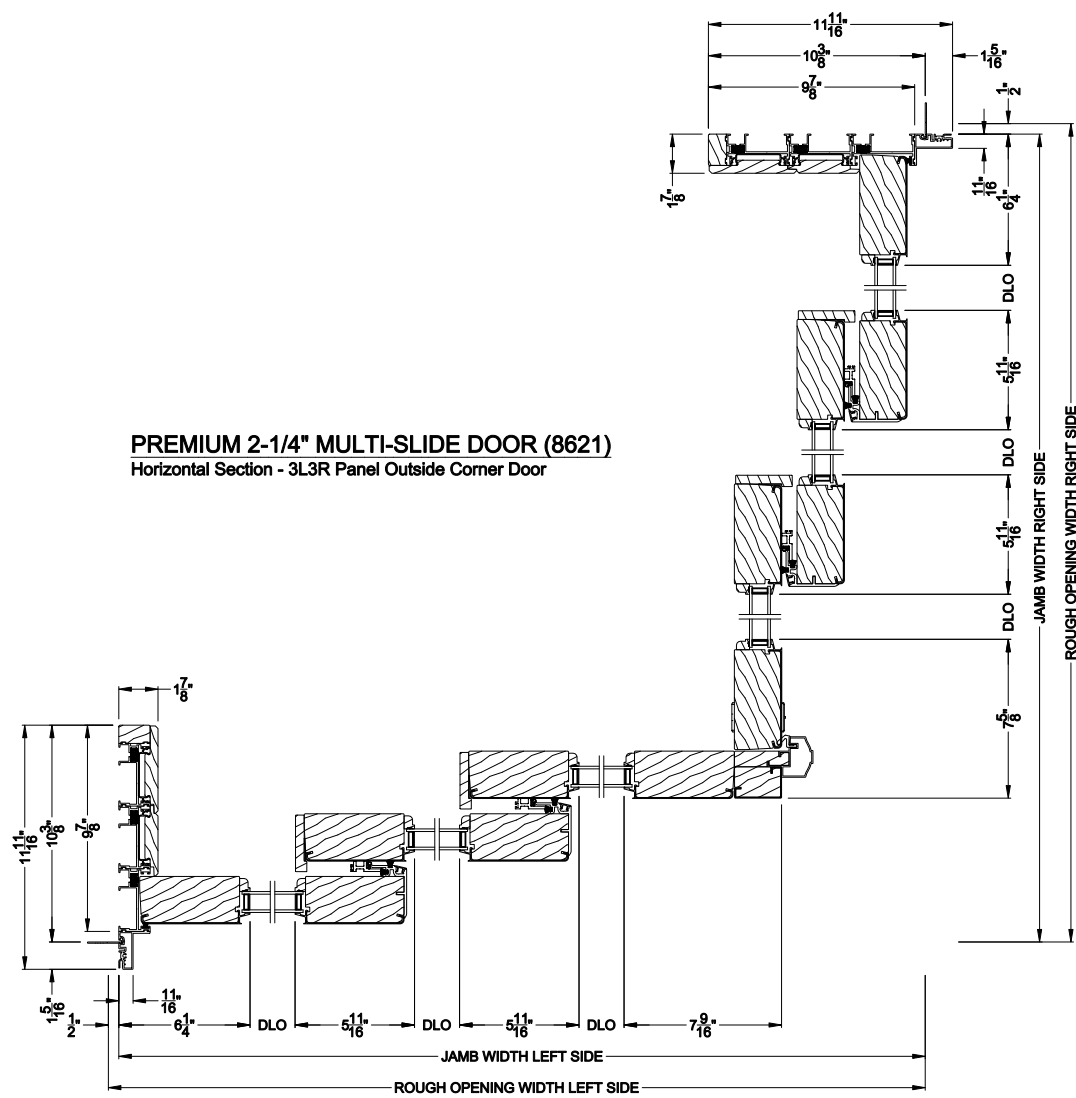

Note: All dimensions are approximate. Weather Shield reserves the right to change specifications without notice.

PREMIUM 2-1/4" MULTI-SLIDE DOOR (8621)
Horizontal Section - 3L3R Panel Inside Corner Door

Note: All dimensions are approximate. Weather Shield reserves the right to change specifications without notice.

Weather Shield®

Premium Series™

2-1/4" Multi-Slide Doors

CROSS SECTION DETAILS

PREMIUM 2-1/4" MULTI-SLIDE DOOR (8621)
Horizontal Section - 3L3R Panel Outside Corner Door

Note: All dimensions are approximate. Weather Shield reserves the right to change specifications without notice.