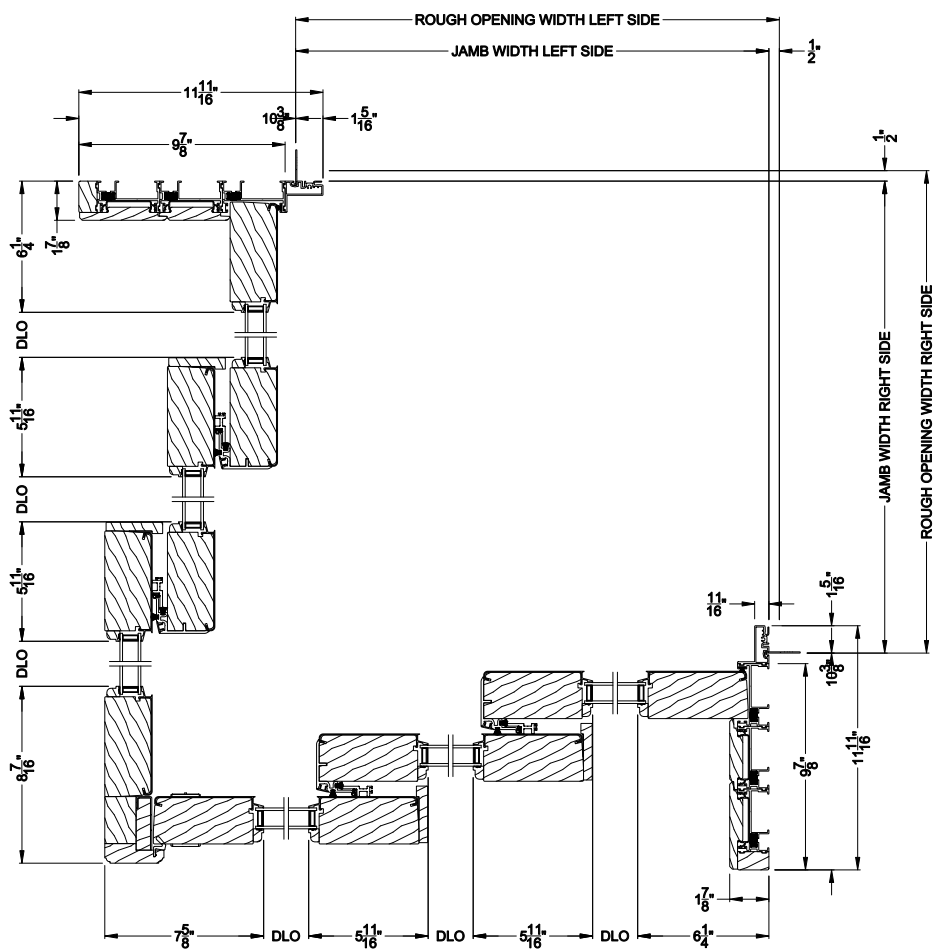

Note: All dimensions are approximate. Weather Shield reserves the right to change specifications without notice.

Weather Shield®

Premium Series™

2-1/4" Multi-Slide Doors

CROSS SECTION DETAILS

PREMIUM 2-1/4" MULTI-SLIDE PATIO DOOR (8721)
Horizontal Motorized Pocket Section - 3 or Bi-parting 6 Panel Door

Note: All dimensions are approximate. Weather Shield reserves the right to change specifications without notice.

PREMIUM 2-1/4" MULTI-SLIDE DOOR (8621)
Horizontal Section - 3L3R Panel Inside Corner Door

Note: All dimensions are approximate. Weather Shield reserves the right to change specifications without notice.

Weather Shield®

Premium Series™

2-1/4" Multi-Slide Doors

CROSS SECTION DETAILS

PREMIUM 2-1/4" MULTI-SLIDE DOOR (8621)
Horizontal Section - 3L3R Panel Outside Corner Door

Note: All dimensions are approximate. Weather Shield reserves the right to change specifications without notice.