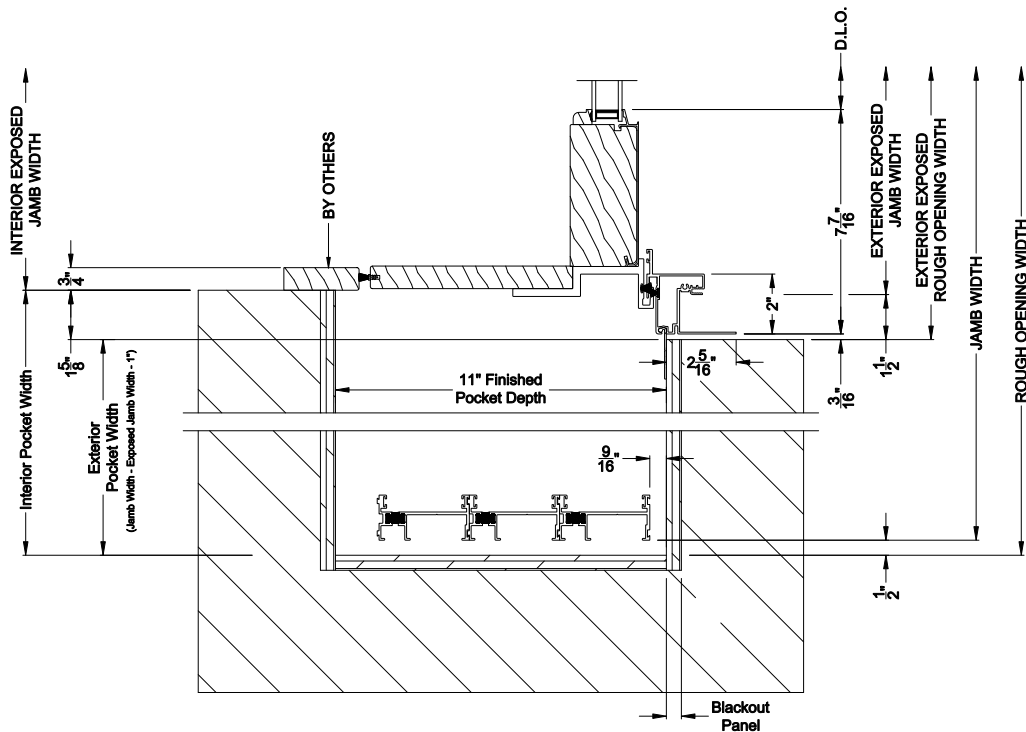

Note: All dimensions are approximate. Weather Shield reserves the right to change specifications without notice.

Weather Shield®

Premium Series™

2-1/4" Multi-Slide Doors

CROSS SECTION DETAILS

PREMIUM 2-1/4" MULTI-SLIDE PATIO DOOR (8721)
Horizontal Section - 3 Panel Door

Note: All dimensions are approximate. Weather Shield reserves the right to change specifications without notice.

PREMIUM 2-1/4" MULTI-SLIDE PATIO DOOR (8721)
Horizontal Section - Bi-parting stiles

PREMIUM 2-1/4" MULTI-SLIDE PATIO DOOR (8721)
Horizontal Pocket Section - 3 or Bi-parting 6 Panel Door

Note: All dimensions are approximate. Weather Shield reserves the right to change specifications without notice.

Weather Shield®

Premium Series™

2-1/4" Multi-Slide Doors

CROSS SECTION DETAILS

PREMIUM 2-1/4" MULTI-SLIDE PATIO DOOR (8721)
Horizontal Motorized Pocket Section - 3 or Bi-parting 6 Panel Door

Note: All dimensions are approximate. Weather Shield reserves the right to change specifications without notice.

PREMIUM 2-1/4" MULTI-SLIDE DOOR (8621)
Horizontal Section - 3L3R Panel Inside Corner Door