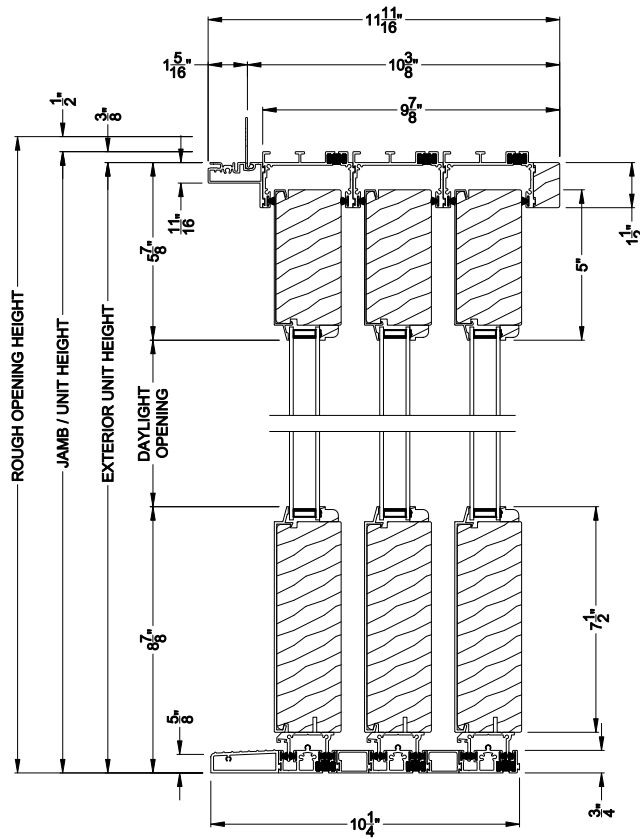

Weather Shield® Premium Series™

2-1/4" Multi-Slide Doors CROSS SECTION DETAILS

PREMIUM 2-1/4" MULTI-SLIDE PATIO DOOR (8721)
Vertical Section - Standard Sill - 3 or Bi-parting 6 Panel Door

PREMIUM 2-1/4" MULTI-SLIDE PATIO DOOR (8721)
Vertical Section - with T-track sill - 3 or Bi-parting 6 Panel Door

PREMIUM 2-1/4" MULTI-SLIDE PATIO DOOR (8721)
Vertical Section - with Sill Riser - 3 or Bi-parting 6 Panel Door

PREMIUM 2-1/4" MULTI-SLIDE PATIO DOOR (8721)
Vertical Section - With sill pan

PREMIUM 2-1/4" MULTI-SLIDE PATIO DOOR (8721)
Vertical Section - With sill pan

Note: All dimensions are approximate. Weather Shield reserves the right to change specifications without notice.

Weather Shield®

Premium Series™

2-1/4" Multi-Slide Doors

CROSS SECTION DETAILS

PREMIUM 2-1/4" MULTI-SLIDE PATIO DOOR (8721)
Horizontal Section - 3 Panel Door

Note: All dimensions are approximate. Weather Shield reserves the right to change specifications without notice.

PREMIUM 2-1/4" MULTI-SLIDE DOOR (8621)
Horizontal Section - 3L3R Panel Inside Corner Door