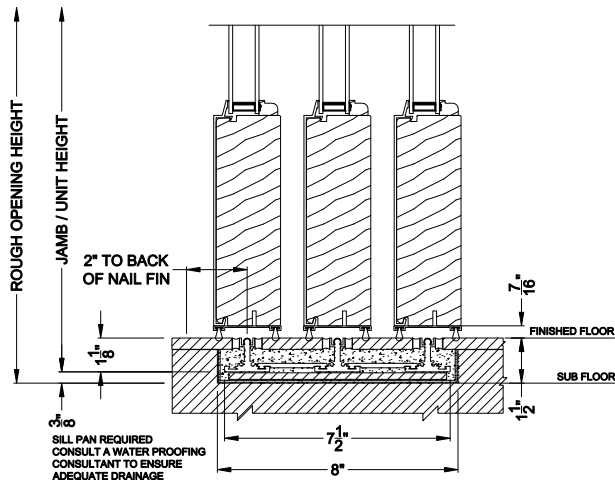

PREMIUM 2-1/4" MULTI-SLIDE PATIO DOOR (8721)
Vertical Section - with T-track sill - 3 or Bi-parting 6 Panel Door