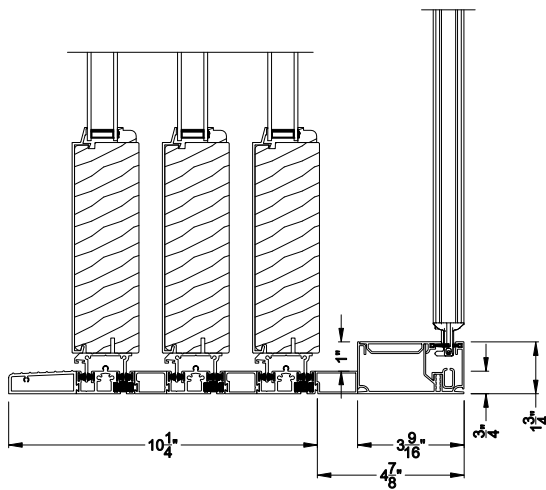

Weather Shield®

Premium Series™

2-1/4" Multi-Slide Doors

CROSS SECTION DETAILS

PREMIUM 2-1/4" MULTI-SLIDE PATIO DOOR (8721)

Vertical Section - Standard Sill - 3 or Bi-parting 6 Panel Door
Shown with optional Center screen - recess mounted

PREMIUM 2-1/4" MULTI-SLIDE PATIO DOOR (8721)

Vertical Section - with Sill Riser - 3 or Bi-parting 6 Panel Door
Shown with optional Center screen - recess mounted

PREMIUM 2-1/4" MULTI-SLIDE PATIO DOOR (8721)

Note: All dimensions are approximate. Weather Shield reserves the right to change specifications without notice.

Weather Shield®

Premium Series™

2-1/4" Multi-Slide Doors

CROSS SECTION DETAILS

PREMIUM 2-1/4" MULTI-SLIDE PATIO DOOR (8721)