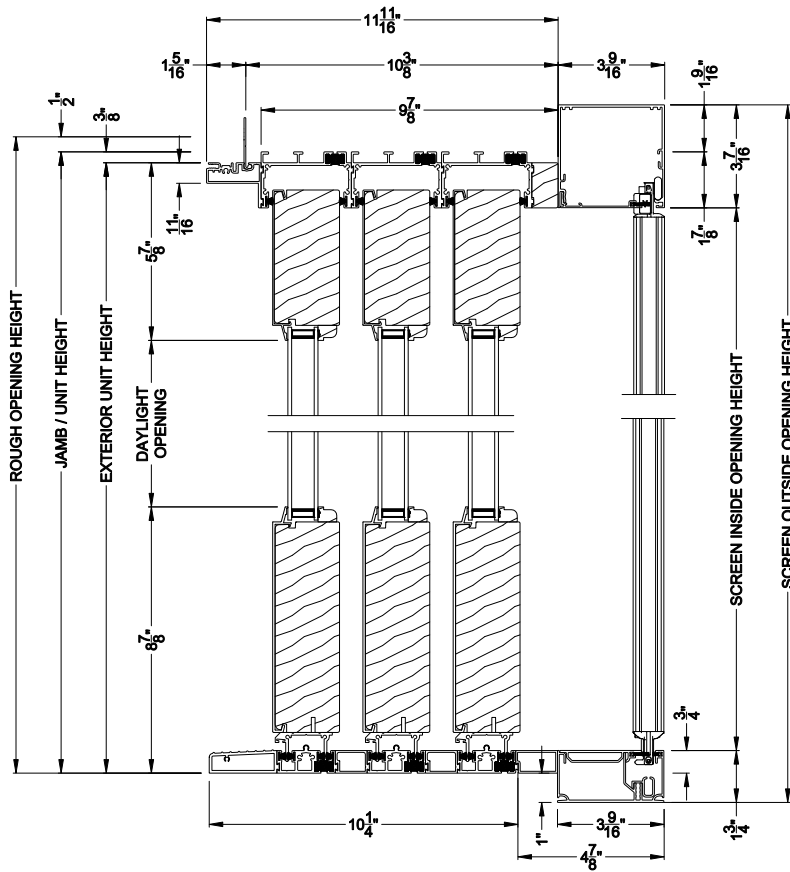

Weather Shield®

Premium Series™

2-1/4" Multi-Slide Doors

CROSS SECTION DETAILS

PREMIUM 2-1/4" MULTI-SLIDE PATIO DOOR (8721)

Vertical Section - Standard Sill - 3 or Bi-parting 6 Panel Door
Shown with optional Center screen - recess mounted

PREMIUM 2-1/4" MULTI-SLIDE PATIO DOOR (8721)

Vertical Section - with Sill Riser - 3 or Bi-parting 6 Panel Door
Shown with optional Center screen - recess mounted

PREMIUM 2-1/4" MULTI-SLIDE PATIO DOOR (8721)

Note: All dimensions are approximate. Weather Shield reserves the right to change specifications without notice.

Weather Shield®

Premium Series™

2-1/4" Multi-Slide Doors

CROSS SECTION DETAILS

PREMIUM 2-1/4" MULTI-SLIDE PATIO DOOR (8721)

Horizontal Section - 3 Panel Door
Shown with optional Centor screen

Note: All dimensions are approximate. Weather Shield reserves the right to change specifications without notice.

Weather Shield®

Premium Series™