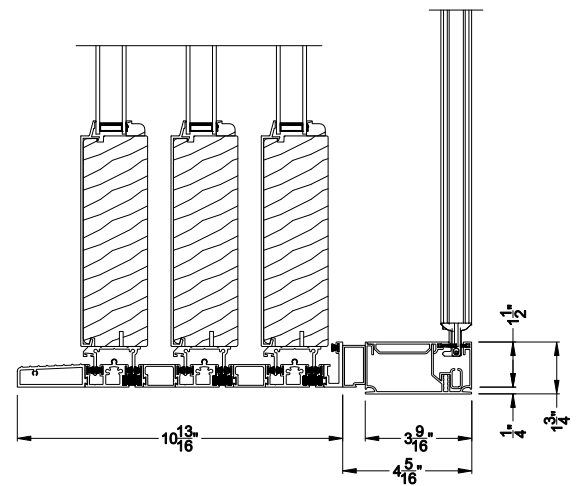

Weather Shield®

Premium Series™

2-1/4" Multi-Slide Doors

CROSS SECTION DETAILS

PREMIUM 2-1/4" MULTI-SLIDE PATIO DOOR (8721)

Vertical Section - Standard Sill - 3 or Bi-parting 6 Panel Door
Shown with optional Center screen - recess mounted

PREMIUM 2-1/4" MULTI-SLIDE PATIO DOOR (8721)

Vertical Section - with Sill Riser - 3 or Bi-parting 6 Panel Door
Shown with optional Center screen - recess mounted

PREMIUM 2-1/4" MULTI-SLIDE PATIO DOOR (8721)

Note: All dimensions are approximate. Weather Shield reserves the right to change specifications without notice.

Weather Shield®

Premium Series™

2-1/4" Multi-Slide Doors

CROSS SECTION DETAILS

PREMIUM 2-1/4" MULTI-SLIDE PATIO DOOR (8721)