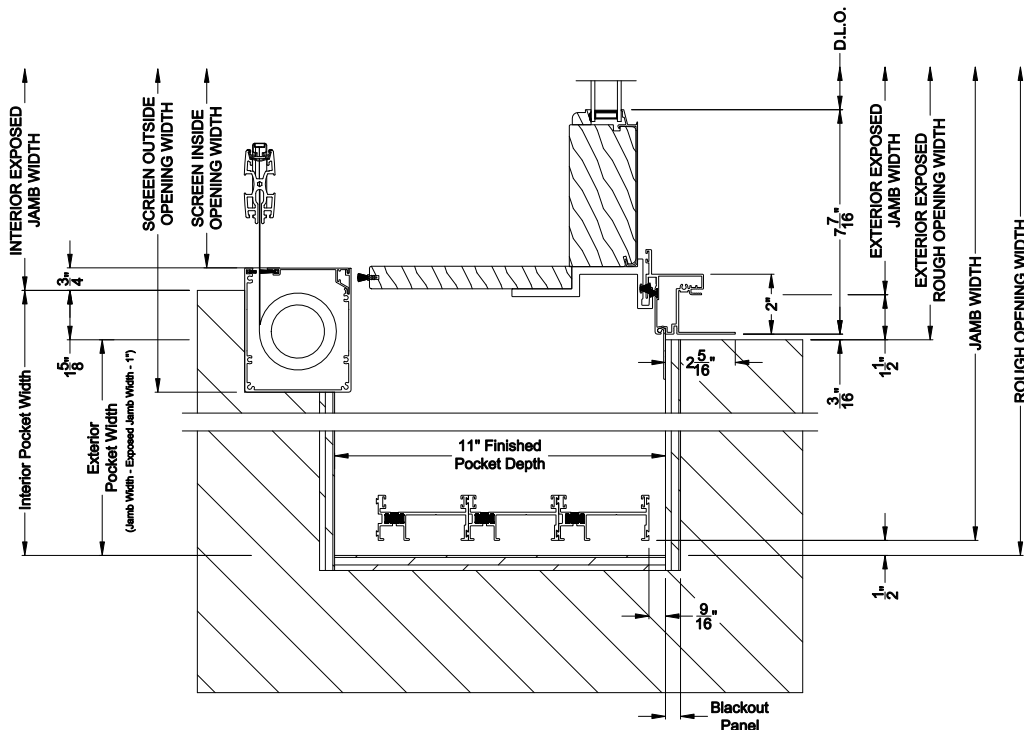

Note: All dimensions are approximate. Weather Shield reserves the right to change specifications without notice.

Weather Shield®

Premium Series™

2-1/4" Multi-Slide Doors

CROSS SECTION DETAILS

PREMIUM 2-1/4" MULTI-SLIDE PATIO DOOR (8721)

Horizontal Section - 3 Panel Door
Shown with optional Centor screen

Note: All dimensions are approximate. Weather Shield reserves the right to change specifications without notice.

Weather Shield®

Premium Series™

2-1/4" Multi-Slide Doors

CROSS SECTION DETAILS

PREMIUM 2-1/4" MULTI-SLIDE PATIO DOOR (8721)
Horizontal Section - Bi-parting stiles

PREMIUM 2-1/4" MULTI-SLIDE PATIO DOOR (8721)
Horizontal Section - 3 Panel or Bi-parting 6 Panel Door
Shown with optional Centor screen

Note: All dimensions are approximate. Weather Shield reserves the right to change specifications without notice.