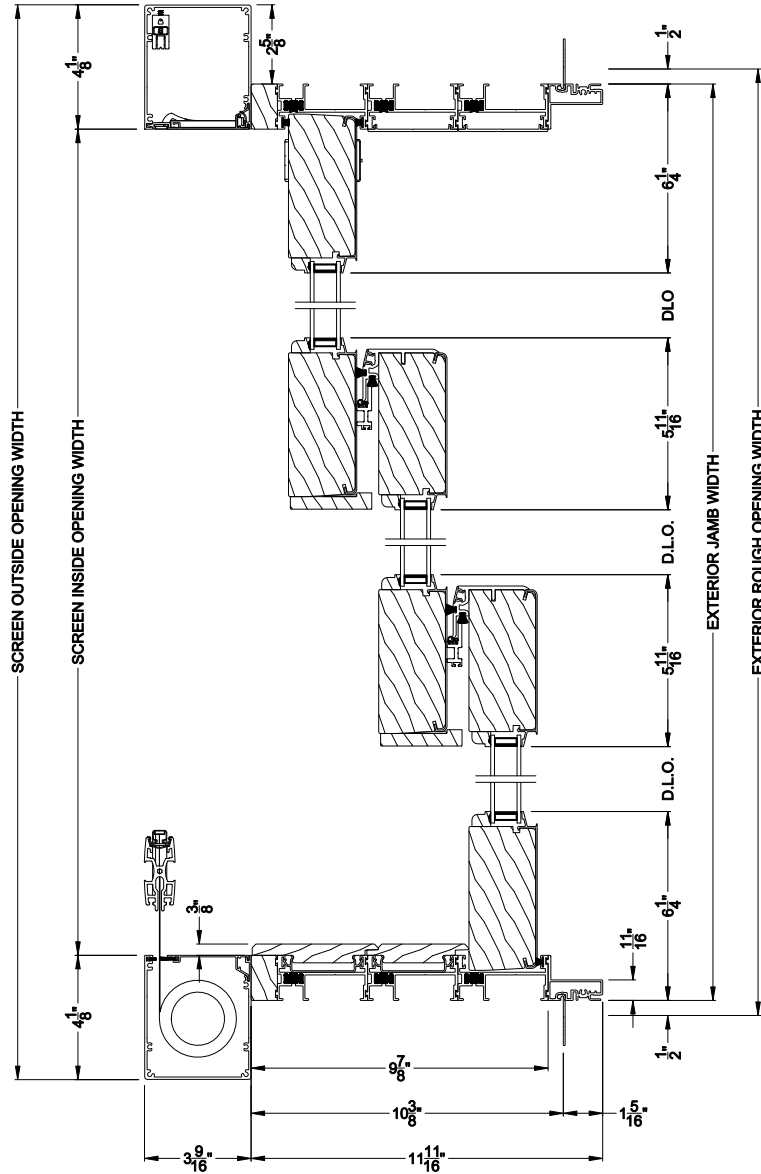

Weather Shield®

Premium Series™

2-1/4" Multi-Slide Doors

CROSS SECTION DETAILS

PREMIUM 2-1/4" MULTI-SLIDE PATIO DOOR (8721)

Vertical Section - Standard Sill - 3 or Bi-parting 6 Panel Door
Shown with optional Center screen - recess mounted

Vertical Section - Standard Sill - 3 or Bi-parting 6 Panel Door
Shown with optional Center screen - flush mounted

PREMIUM 2-1/4" MULTI-SLIDE PATIO DOOR (8721)

Vertical Section - with Sill Riser - 3 or Bi-parting 6 Panel Door
Shown with optional Center screen - flush mounted

Note: All dimensions are approximate. Weather Shield reserves the right to change specifications without notice.

Weather Shield®

Premium Series™

2-1/4" Multi-Slide Doors

CROSS SECTION DETAILS

PREMIUM 2-1/4" MULTI-SLIDE PATIO DOOR (8721)

Horizontal Section - 3 Panel Door
Shown with optional Centor screen

Note: All dimensions are approximate. Weather Shield reserves the right to change specifications without notice.

Weather Shield®

Premium Series™