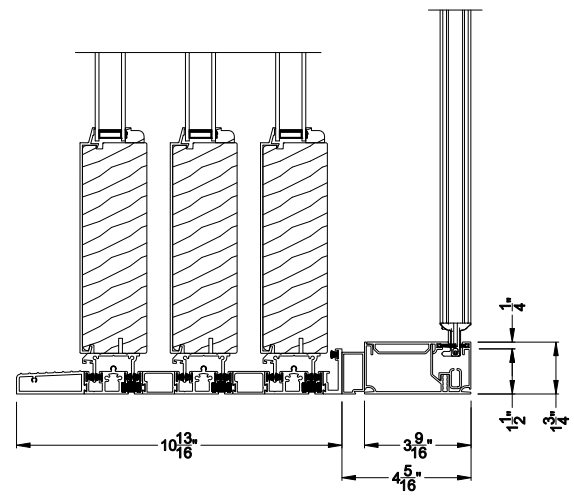

PREMIUM 2-1/4" MULTI-SLIDE PATIO DOOR (8721)

Vertical Section - with Sill Riser - 3 or Bi-parting 6 Panel Door
Shown with optional Center screen - flush mounted

Note: All dimensions are approximate. Weather Shield reserves the right to change specifications without notice.