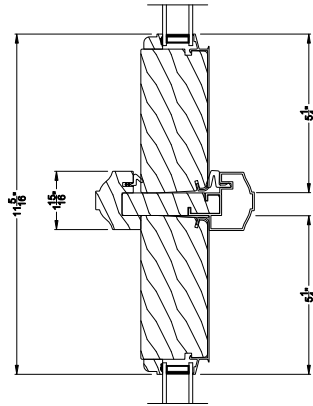

Note: All dimensions are approximate. Weather Shield reserves the right to change specifications without notice.

Weather Shield®

Premium Series™

2-1/4" Multi-Slide Doors

CROSS SECTION DETAILS

PREMIUM 2-1/4" MULTI-SLIDE PATIO DOOR (8721)

Horizontal Section - 3 Panel Door
Shown with optional Centor screen

Note: All dimensions are approximate. Weather Shield reserves the right to change specifications without notice.

Weather Shield®

Premium Series™

2-1/4" Multi-Slide Doors

CROSS SECTION DETAILS

PREMIUM 2-1/4" MULTI-SLIDE PATIO DOOR (8721)
Horizontal Section - Bi-parting stiles

PREMIUM 2-1/4" MULTI-SLIDE PATIO DOOR (8721)
Horizontal Section - 3 Panel or Bi-parting 6 Panel Door
Shown with optional Centor screen