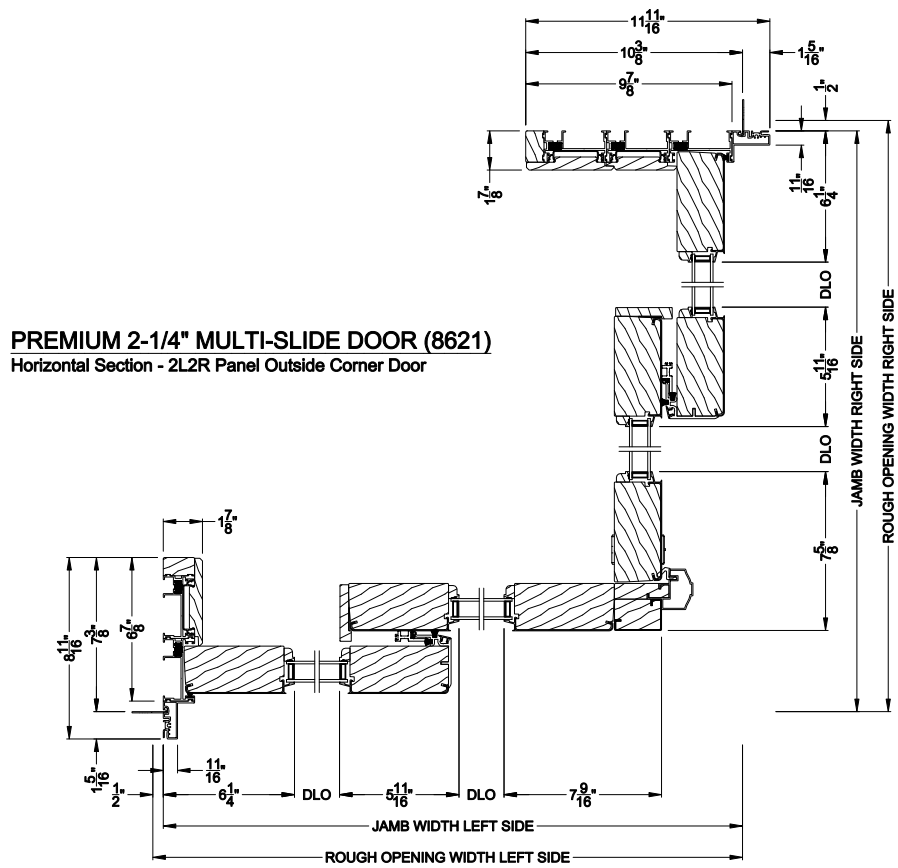

Note: All dimensions are approximate. Weather Shield reserves the right to change specifications without notice.

Weather Shield®

Premium Series™

2-1/4" Multi-Slide Doors

CROSS SECTION DETAILS

PREMIUM 2-1/4" MULTI-SLIDE PATIO DOOR (8721)
Horizontal Motorized Pocket Section - 2 or Bi-parting 4 Panel Door

Note: All dimensions are approximate. Weather Shield reserves the right to change specifications without notice.

PREMIUM 2-1/4" MULTI-SLIDE DOOR (8621)
 Horizontal Section - 2L2R Panel Inside Corner Door

Note: All dimensions are approximate. Weather Shield reserves the right to change specifications without notice.

Weather Shield®

Premium Series™

2-1/4" Multi-Slide Doors

CROSS SECTION DETAILS

Note: All dimensions are approximate. Weather Shield reserves the right to change specifications without notice.