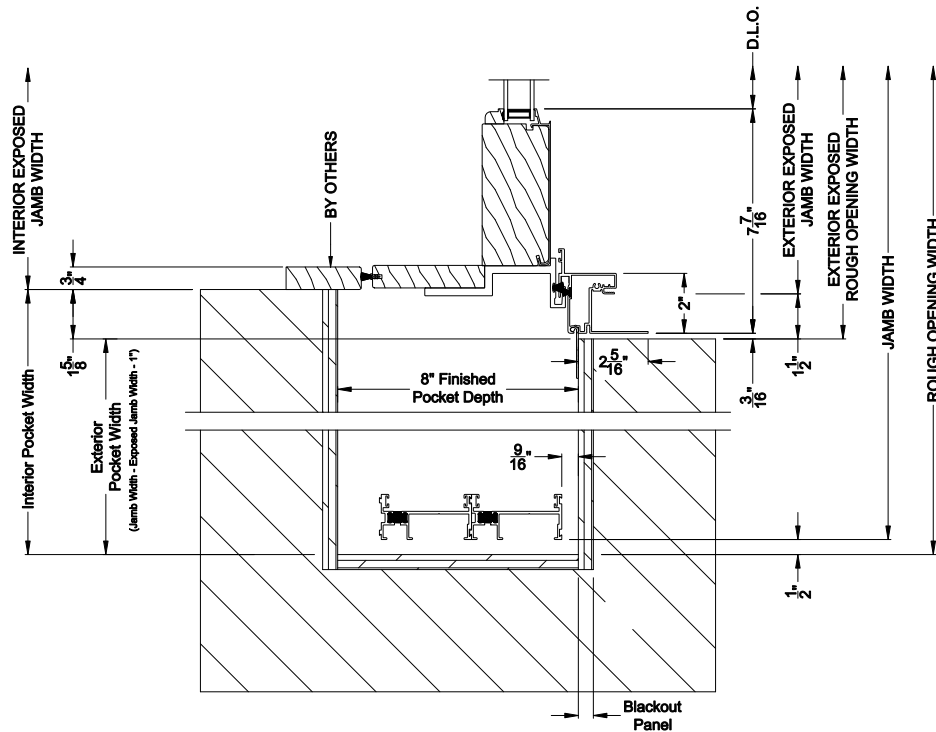

Weather Shield®

Premium Series™

2-1/4" Multi-Slide Doors

CROSS SECTION DETAILS

PREMIUM 2-1/4" MULTI-SLIDE PATIO DOOR (8721)
Horizontal Section - Bi-parting stiles

PREMIUM 2-1/4" MULTI-SLIDE PATIO DOOR (8721)
Horizontal Pocket Section - 2 or Bi-parting 4 Panel Door

Note: All dimensions are approximate. Weather Shield reserves the right to change specifications without notice.

Weather Shield®

Premium Series™

2-1/4" Multi-Slide Doors

CROSS SECTION DETAILS

PREMIUM 2-1/4" MULTI-SLIDE PATIO DOOR (8721)
Horizontal Motorized Pocket Section - 2 or Bi-parting 4 Panel Door

Note: All dimensions are approximate. Weather Shield reserves the right to change specifications without notice.

PREMIUM 2-1/4" MULTI-SLIDE DOOR (8621)
 Horizontal Section - 2L2R Panel Inside Corner Door

Note: All dimensions are approximate. Weather Shield reserves the right to change specifications without notice.

Weather Shield®

Premium Series™

2-1/4" Multi-Slide Doors

CROSS SECTION DETAILS

Note: All dimensions are approximate. Weather Shield reserves the right to change specifications without notice.