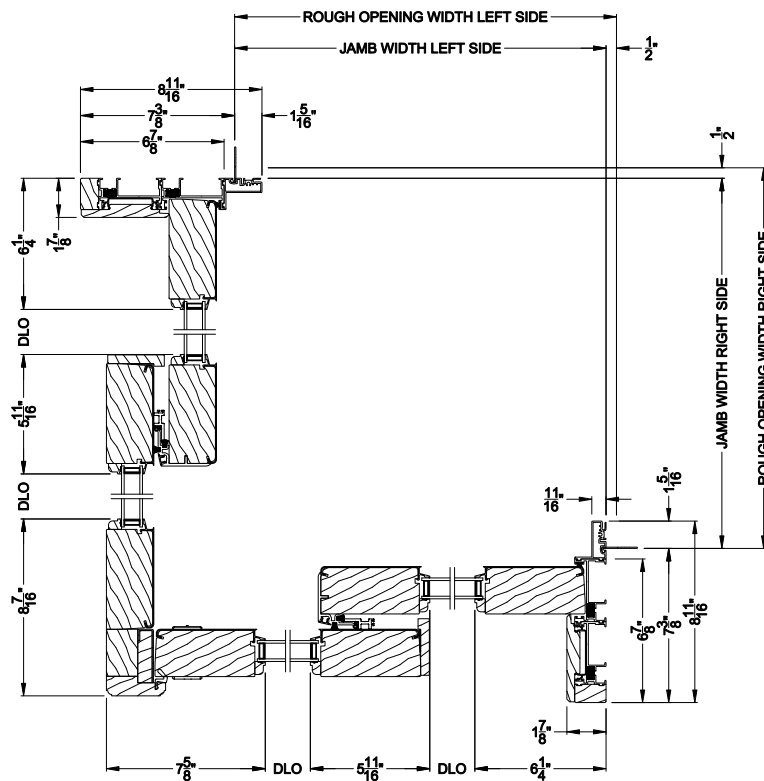

Note: All dimensions are approximate. Weather Shield reserves the right to change specifications without notice.

Weather Shield®

Premium Series™

2-1/4" Multi-Slide Doors

CROSS SECTION DETAILS

PREMIUM 2-1/4" MULTI-SLIDE PATIO DOOR (8721)
Horizontal Motorized Pocket Section - 2 or Bi-parting 4 Panel Door

Note: All dimensions are approximate. Weather Shield reserves the right to change specifications without notice.

PREMIUM 2-1/4" MULTI-SLIDE DOOR (8621)
 Horizontal Section - 2L2R Panel Inside Corner Door

Note: All dimensions are approximate. Weather Shield reserves the right to change specifications without notice.

Weather Shield®

Premium Series™

2-1/4" Multi-Slide Doors

CROSS SECTION DETAILS

Note: All dimensions are approximate. Weather Shield reserves the right to change specifications without notice.