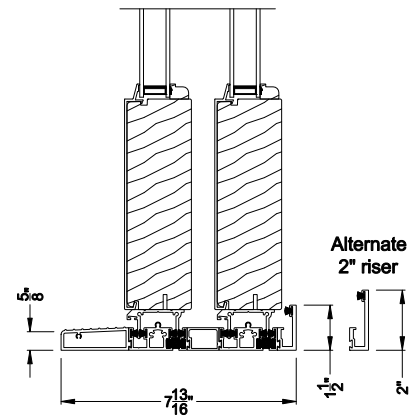

Weather Shield®

Premium Series™

2-1/4" Multi-Slide Doors

CROSS SECTION DETAILS

PREMIUM 2-1/4" MULTI-SLIDE PATIO DOOR (8721)
Vertical Section - Standard Sill - 2 or Bi-parting 4 Panel Door

PREMIUM 2-1/4" MULTI-SLIDE PATIO DOOR (8721)
Vertical Section - with Sill Riser - 2 or Bi-parting 4 Panel Door

PREMIUM 2-1/4" MULTI-SLIDE PATIO DOOR (8721)
Vertical Section - with T-track sill - 2 or Bi-parting 4 Panel Door

PREMIUM 2-1/4" MULTI-SLIDE PATIO DOOR (8721)
Vertical Section - With sill pan

Note: All dimensions are approximate. Weather Shield reserves the right to change specifications without notice.

Weather Shield®

Premium Series™

2-1/4" Multi-Slide Doors

CROSS SECTION DETAILS

PREMIUM 2-1/4" MULTI-SLIDE PATIO DOOR (8721)
 Horizontal Section - 4 Panel Door

Note: All dimensions are approximate. Weather Shield reserves the right to change specifications without notice.