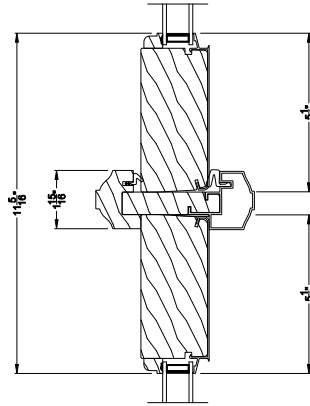

PREMIUM 2-1/4" MULTI-SLIDE PATIO DOOR (8721)
Vertical Section - with T-track sill - 2 or Bi-parting 4 Panel Door

PREMIUM 2-1/4" MULTI-SLIDE PATIO DOOR (8721)
Vertical Section - With sill pan

Note: All dimensions are approximate. Weather Shield reserves the right to change specifications without notice.

Weather Shield®

Premium Series™

2-1/4" Multi-Slide Doors

CROSS SECTION DETAILS

PREMIUM 2-1/4" MULTI-SLIDE PATIO DOOR (8721)
 Horizontal Section - 4 Panel Door

Note: All dimensions are approximate. Weather Shield reserves the right to change specifications without notice.

Weather Shield®

Premium Series™

2-1/4" Multi-Slide Doors

CROSS SECTION DETAILS

PREMIUM 2-1/4" MULTI-SLIDE PATIO DOOR (8721)
Horizontal Section - Bi-parting stiles

PREMIUM 2-1/4" MULTI-SLIDE PATIO DOOR (8721)
Horizontal Pocket Section - 2 or Bi-parting 4 Panel Door

Note: All dimensions are approximate. Weather Shield reserves the right to change specifications without notice.

Weather Shield®

Premium Series™

2-1/4" Multi-Slide Doors

CROSS SECTION DETAILS

PREMIUM 2-1/4" MULTI-SLIDE PATIO DOOR (8721)
Horizontal Motorized Pocket Section - 2 or Bi-parting 4 Panel Door