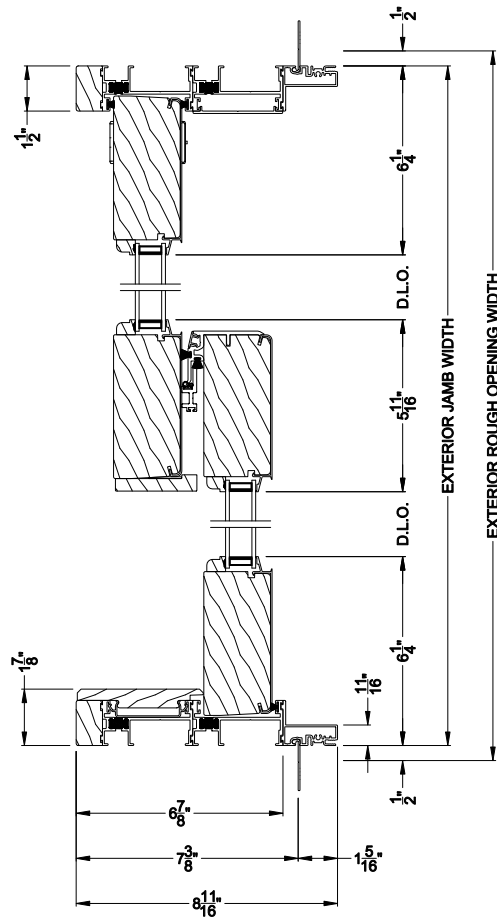

Weather Shield®

Premium Series™

2-1/4" Multi-Slide Doors

CROSS SECTION DETAILS

PREMIUM 2-1/4" MULTI-SLIDE PATIO DOOR (8721)
Vertical Section - Standard Sill - 2 or Bi-parting 4 Panel Door

PREMIUM 2-1/4" MULTI-SLIDE PATIO DOOR (8721)
Vertical Section - with Sill Riser - 2 or Bi-parting 4 Panel Door

PREMIUM 2-1/4" MULTI-SLIDE PATIO DOOR (8721)
Vertical Section - with T-track sill - 2 or Bi-parting 4 Panel Door

PREMIUM 2-1/4" MULTI-SLIDE PATIO DOOR (8721)
Vertical Section - With sill pan

Note: All dimensions are approximate. Weather Shield reserves the right to change specifications without notice.

Weather Shield®

Premium Series™

2-1/4" Multi-Slide Doors

CROSS SECTION DETAILS

PREMIUM 2-1/4" MULTI-SLIDE PATIO DOOR (8721)
 Horizontal Section - 4 Panel Door

Note: All dimensions are approximate. Weather Shield reserves the right to change specifications without notice.

Note: All dimensions are approximate. Weather Shield reserves the right to change specifications without notice.

PREMIUM 2-1/4" MULTI-SLIDE DOOR (8621)
 Horizontal Section - 2L2R Panel Inside Corner Door