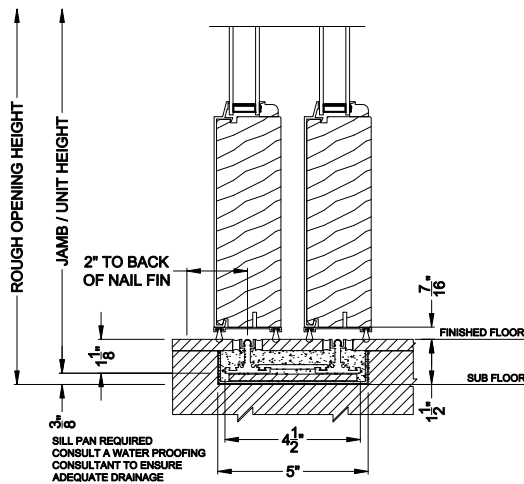

Weather Shield®

Premium Series™

2-1/4" Multi-Slide Doors

CROSS SECTION DETAILS

PREMIUM 2-1/4" MULTI-SLIDE PATIO DOOR (8721)
Vertical Section - Standard Sill - 2 or Bi-parting 4 Panel Door

PREMIUM 2-1/4" MULTI-SLIDE PATIO DOOR (8721)
Vertical Section - with Sill Riser - 2 or Bi-parting 4 Panel Door

PREMIUM 2-1/4" MULTI-SLIDE PATIO DOOR (8721)
Vertical Section - with T-track sill - 2 or Bi-parting 4 Panel Door

PREMIUM 2-1/4" MULTI-SLIDE PATIO DOOR (8721)
Vertical Section - With sill pan

Note: All dimensions are approximate. Weather Shield reserves the right to change specifications without notice.

Weather Shield®

Premium Series™

2-1/4" Multi-Slide Doors

CROSS SECTION DETAILS

PREMIUM 2-1/4" MULTI-SLIDE PATIO DOOR (8721)
 Horizontal Section - 4 Panel Door

Note: All dimensions are approximate. Weather Shield reserves the right to change specifications without notice.

Note: All dimensions are approximate. Weather Shield reserves the right to change specifications without notice.

Weather Shield®

Premium Series™

2-1/4" Multi-Slide Doors

CROSS SECTION DETAILS

Note: All dimensions are approximate. Weather Shield reserves the right to change specifications without notice.