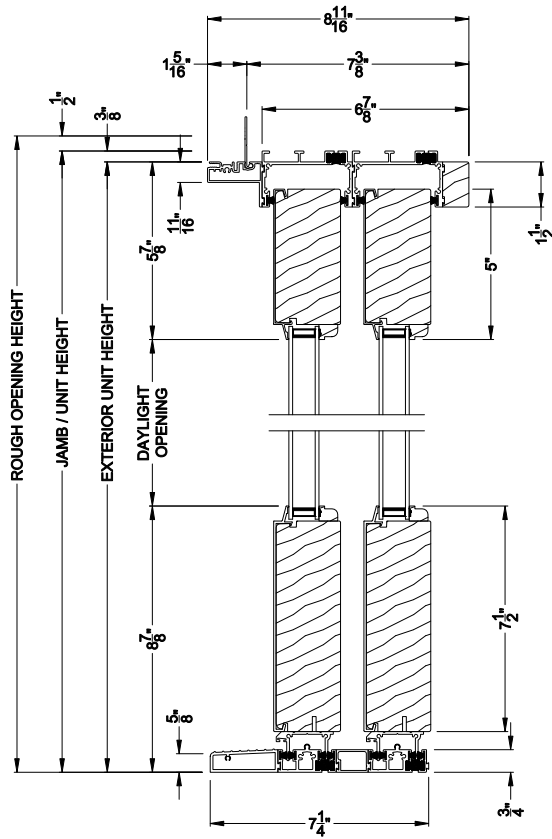

Weather Shield®

Premium Series™

2-1/4" Multi-Slide Doors

CROSS SECTION DETAILS

PREMIUM 2-1/4" MULTI-SLIDE PATIO DOOR (8721)
Vertical Section - Standard Sill - 2 or Bi-parting 4 Panel Door

PREMIUM 2-1/4" MULTI-SLIDE PATIO DOOR (8721)
Vertical Section - with Sill Riser - 2 or Bi-parting 4 Panel Door

PREMIUM 2-1/4" MULTI-SLIDE PATIO DOOR (8721)
Vertical Section - with T-track sill - 2 or Bi-parting 4 Panel Door

PREMIUM 2-1/4" MULTI-SLIDE PATIO DOOR (8721)
Vertical Section - With sill pan

Note: All dimensions are approximate. Weather Shield reserves the right to change specifications without notice.

Weather Shield®

Premium Series™

2-1/4" Multi-Slide Doors

CROSS SECTION DETAILS

PREMIUM 2-1/4" MULTI-SLIDE PATIO DOOR (8721)
 Horizontal Section - 4 Panel Door

Note: All dimensions are approximate. Weather Shield reserves the right to change specifications without notice.

Note: All dimensions are approximate. Weather Shield reserves the right to change specifications without notice.

PREMIUM 2-1/4" MULTI-SLIDE DOOR (8621)
 Horizontal Section - 2L2R Panel Inside Corner Door