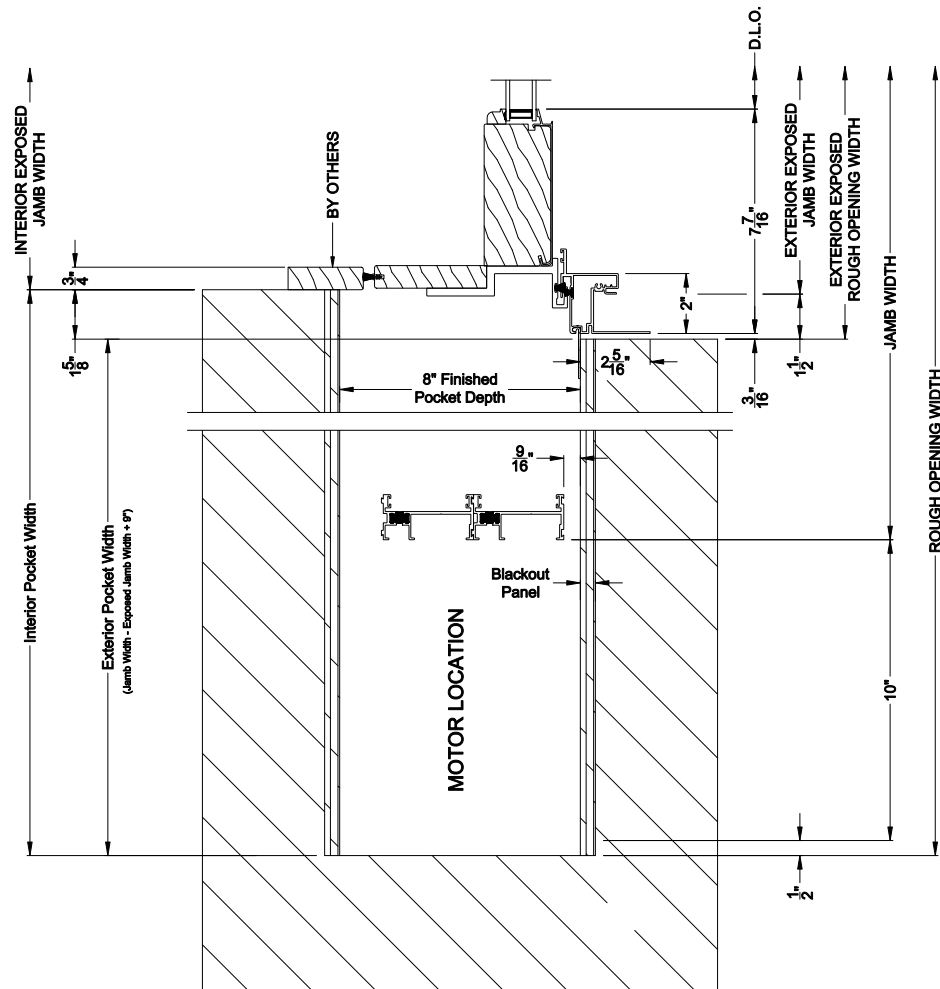

Weather Shield®

Premium Series™

2-1/4" Multi-Slide Doors

CROSS SECTION DETAILS

PREMIUM 2-1/4" MULTI-SLIDE PATIO DOOR (8721)
Horizontal Section - Bi-parting stiles

PREMIUM 2-1/4" MULTI-SLIDE PATIO DOOR (8721)
Horizontal Pocket Section - 2 or Bi-parting 4 Panel Door

Note: All dimensions are approximate. Weather Shield reserves the right to change specifications without notice.

Weather Shield®

Premium Series™

2-1/4" Multi-Slide Doors

CROSS SECTION DETAILS

PREMIUM 2-1/4" MULTI-SLIDE PATIO DOOR (8721)
Horizontal Motorized Pocket Section - 2 or Bi-parting 4 Panel Door

Note: All dimensions are approximate. Weather Shield reserves the right to change specifications without notice.

PREMIUM 2-1/4" MULTI-SLIDE DOOR (8621)
 Horizontal Section - 2L2R Panel Inside Corner Door

Note: All dimensions are approximate. Weather Shield reserves the right to change specifications without notice.

Weather Shield®

Premium Series™

2-1/4" Multi-Slide Doors

CROSS SECTION DETAILS

Note: All dimensions are approximate. Weather Shield reserves the right to change specifications without notice.