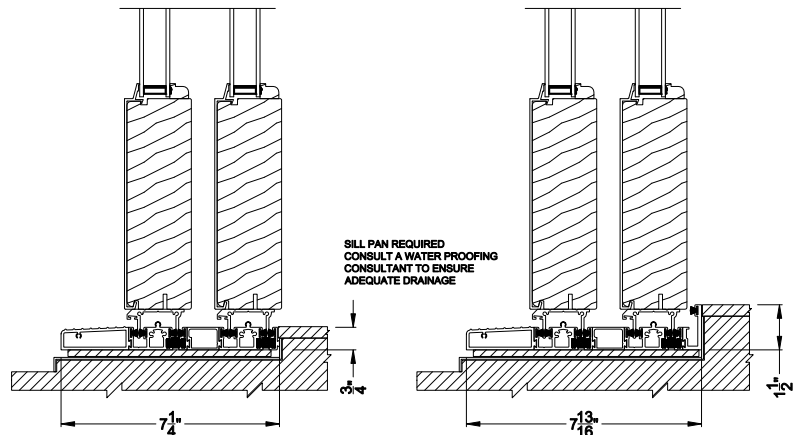

Weather Shield®

Premium Series™

2-1/4" Multi-Slide Doors

CROSS SECTION DETAILS

PREMIUM 2-1/4" MULTI-SLIDE PATIO DOOR (8721)
Vertical Section - Standard Sill - 2 or Bi-parting 4 Panel Door

PREMIUM 2-1/4" MULTI-SLIDE PATIO DOOR (8721)
Vertical Section - with Sill Riser - 2 or Bi-parting 4 Panel Door

PREMIUM 2-1/4" MULTI-SLIDE PATIO DOOR (8721)
Vertical Section - with T-track sill - 2 or Bi-parting 4 Panel Door

PREMIUM 2-1/4" MULTI-SLIDE PATIO DOOR (8721)
Vertical Section - With sill pan

Note: All dimensions are approximate. Weather Shield reserves the right to change specifications without notice.

Weather Shield®

Premium Series™

2-1/4" Multi-Slide Doors

CROSS SECTION DETAILS

PREMIUM 2-1/4" MULTI-SLIDE PATIO DOOR (8721)
 Horizontal Section - 4 Panel Door

Note: All dimensions are approximate. Weather Shield reserves the right to change specifications without notice.

Note: All dimensions are approximate. Weather Shield reserves the right to change specifications without notice.

PREMIUM 2-1/4" MULTI-SLIDE DOOR (8621)
 Horizontal Section - 2L2R Panel Inside Corner Door