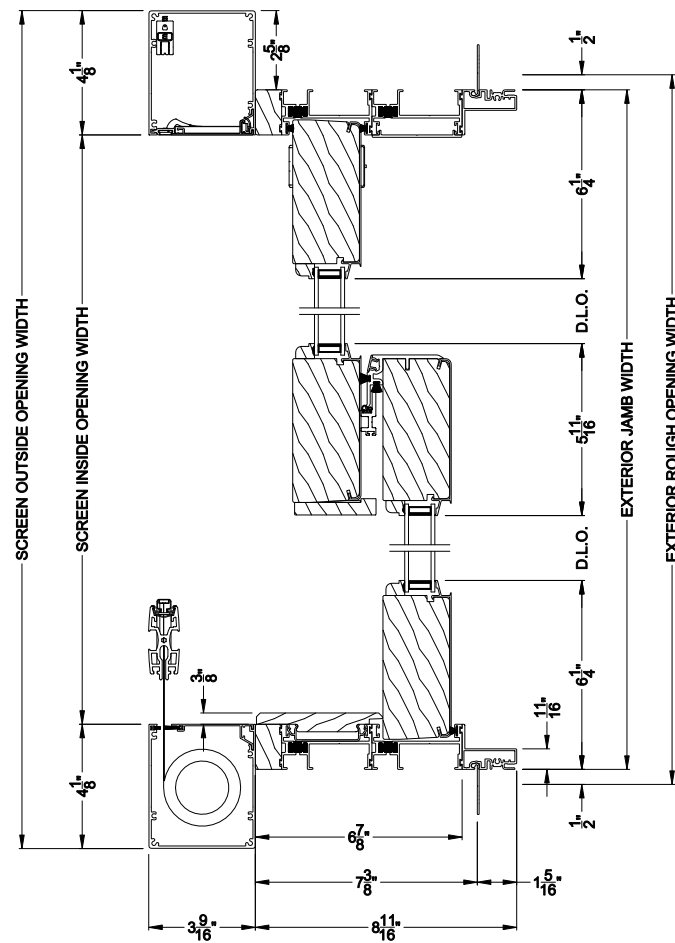

Weather Shield®

Premium Series™

2-1/4" Multi-Slide Doors

CROSS SECTION DETAILS

PREMIUM 2-1/4" MULTI-SLIDE PATIO DOOR (8721)
 Vertical Section - Standard Sill - 2 or Bi-parting 4 Panel Door
 Shown with optional Center screen - recess mounted

PREMIUM 2-1/4" MULTI-SLIDE PATIO DOOR (8721)
 Vertical Section - with Sill Riser - 2 or Bi-parting 4 Panel Door
 Shown with optional Center screen - recess mounted

PREMIUM 2-1/4" MULTI-SLIDE PATIO DOOR (8721)
 Vertical Section - Standard Sill - 2 or Bi-parting 4 Panel Door
 Shown with optional Center screen - flush mounted

PREMIUM 2-1/4" MULTI-SLIDE PATIO DOOR (8721)
 Vertical Section - with Sill Riser - 2 or Bi-parting 4 Panel Door
 Shown with optional Center screen - flush mounted

Note: All dimensions are approximate. Weather Shield reserves the right to change specifications without notice.

PREMIUM 2-1/4" MULTI-SLIDE PATIO DOOR (8721)

Horizontal Section - 2 Panel Door
Shown with optional Centor screen

Note: All dimensions are approximate. Weather Shield reserves the right to change specifications without notice.