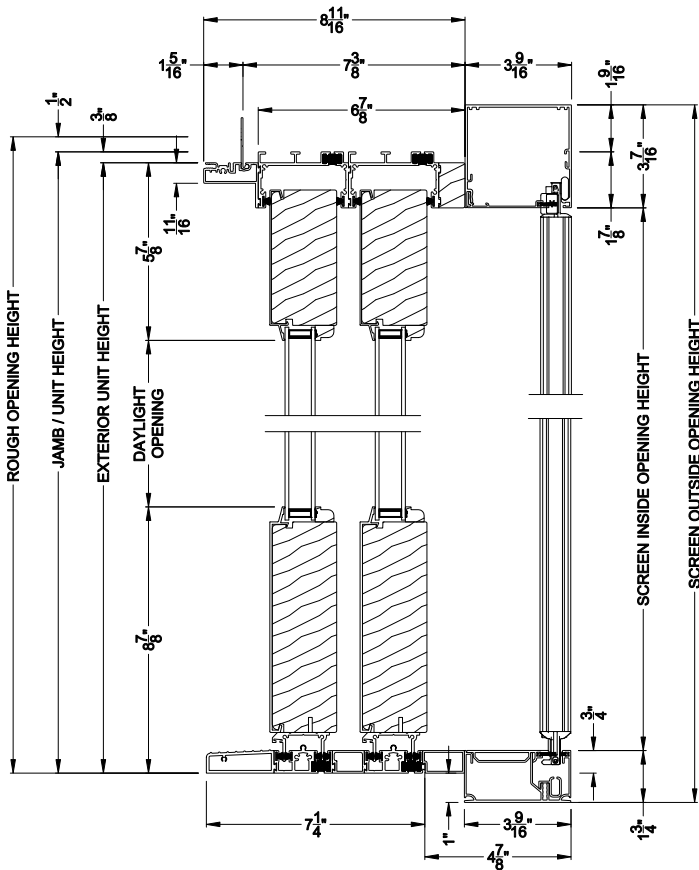

Weather Shield®

Premium Series™

2-1/4" Multi-Slide Doors

CROSS SECTION DETAILS

PREMIUM 2-1/4" MULTI-SLIDE PATIO DOOR (8721)
 Vertical Section - Standard Sill - 2 or Bi-parting 4 Panel Door
 Shown with optional Center screen - recess mounted

PREMIUM 2-1/4" MULTI-SLIDE PATIO DOOR (8721)
 Vertical Section - with Sill Riser - 2 or Bi-parting 4 Panel Door
 Shown with optional Center screen - recess mounted

PREMIUM 2-1/4" MULTI-SLIDE PATIO DOOR (8721)
 Vertical Section - Standard Sill - 2 or Bi-parting 4 Panel Door
 Shown with optional Center screen - flush mounted

PREMIUM 2-1/4" MULTI-SLIDE PATIO DOOR (8721)
 Vertical Section - with Sill Riser - 2 or Bi-parting 4 Panel Door
 Shown with optional Center screen - flush mounted

Note: All dimensions are approximate. Weather Shield reserves the right to change specifications without notice.

PREMIUM 2-1/4" MULTI-SLIDE PATIO DOOR (8721)

Horizontal Section - 2 Panel Door
Shown with optional Centor screen

Note: All dimensions are approximate. Weather Shield reserves the right to change specifications without notice.