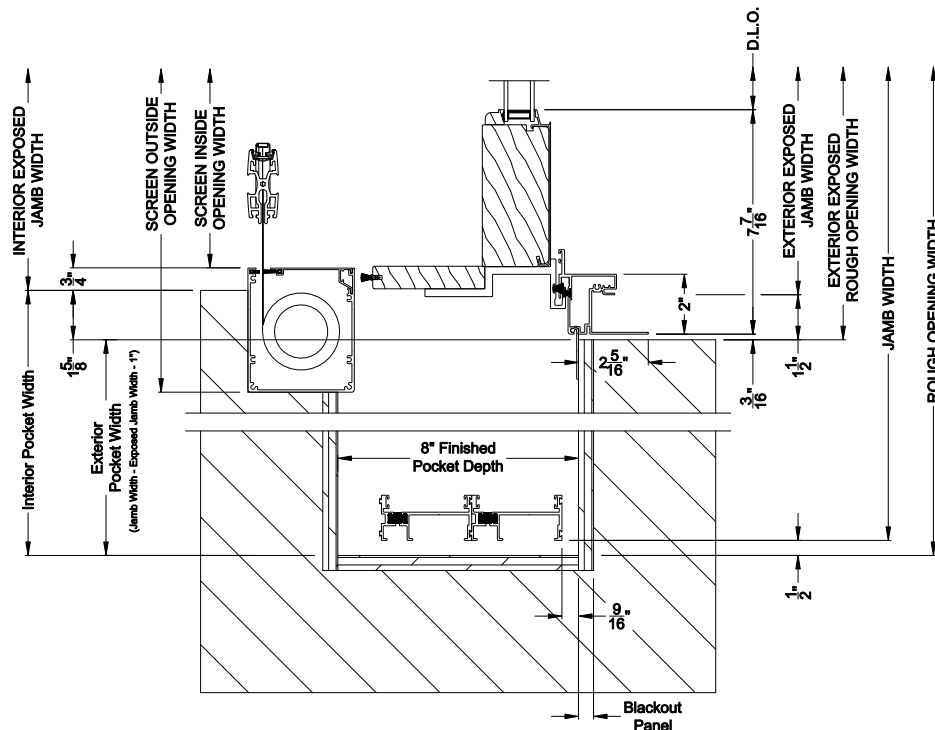

PREMIUM 2-1/4" MULTI-SLIDE PATIO DOOR (8721)

Horizontal Section - 2 Panel Door
Shown with optional Centor screen

Note: All dimensions are approximate. Weather Shield reserves the right to change specifications without notice.

Weather Shield®

Premium Series™

2-1/4" Multi-Slide Doors

CROSS SECTION DETAILS

PREMIUM 2-1/4" MULTI-SLIDE PATIO DOOR (8721)
Horizontal Section - Bi-parting stiles

PREMIUM 2-1/4" MULTI-SLIDE PATIO DOOR (8721)
Horizontal Section - 2 Panel or Bi-parting 4 Panel Door
Shown with optional Center screen

Note: All dimensions are approximate. Weather Shield reserves the right to change specifications without notice.