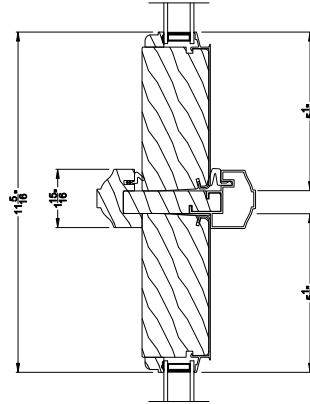

PREMIUM 2-1/4" MULTI-SLIDE PATIO DOOR (8721)
 Vertical Section - with Sill Riser - 2 or Bi-parting 4 Panel Door
 Shown with optional Center screen - flush mounted

Note: All dimensions are approximate. Weather Shield reserves the right to change specifications without notice.

PREMIUM 2-1/4" MULTI-SLIDE PATIO DOOR (8721)

Horizontal Section - 2 Panel Door
Shown with optional Centor screen

Note: All dimensions are approximate. Weather Shield reserves the right to change specifications without notice.

Weather Shield®

Premium Series™

2-1/4" Multi-Slide Doors

CROSS SECTION DETAILS

PREMIUM 2-1/4" MULTI-SLIDE PATIO DOOR (8721)
Horizontal Section - Bi-parting stiles

PREMIUM 2-1/4" MULTI-SLIDE PATIO DOOR (8721)
Horizontal Section - 2 Panel or Bi-parting 4 Panel Door
Shown with optional Center screen

Note: All dimensions are approximate. Weather Shield reserves the right to change specifications without notice.