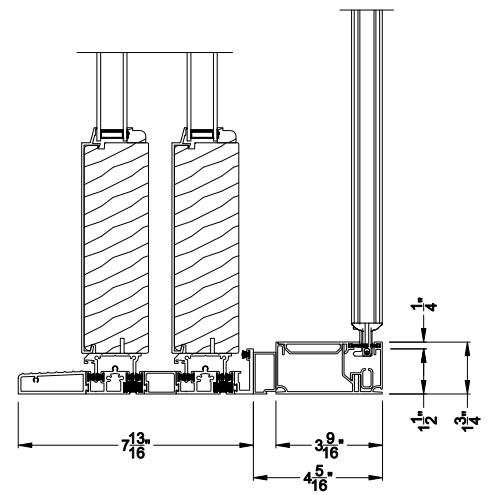

Weather Shield®

Premium Series™

2-1/4" Multi-Slide Doors

CROSS SECTION DETAILS

PREMIUM 2-1/4" MULTI-SLIDE PATIO DOOR (8721)
 Vertical Section - Standard Sill - 2 or Bi-parting 4 Panel Door
 Shown with optional Center screen - recess mounted

PREMIUM 2-1/4" MULTI-SLIDE PATIO DOOR (8721)
 Vertical Section - with Sill Riser - 2 or Bi-parting 4 Panel Door
 Shown with optional Center screen - recess mounted

PREMIUM 2-1/4" MULTI-SLIDE PATIO DOOR (8721)
 Vertical Section - Standard Sill - 2 or Bi-parting 4 Panel Door
 Shown with optional Center screen - flush mounted

PREMIUM 2-1/4" MULTI-SLIDE PATIO DOOR (8721)
 Vertical Section - with Sill Riser - 2 or Bi-parting 4 Panel Door
 Shown with optional Center screen - flush mounted

Note: All dimensions are approximate. Weather Shield reserves the right to change specifications without notice.

PREMIUM 2-1/4" MULTI-SLIDE PATIO DOOR (8721)

Horizontal Section - 2 Panel Door
Shown with optional Centor screen

Note: All dimensions are approximate. Weather Shield reserves the right to change specifications without notice.