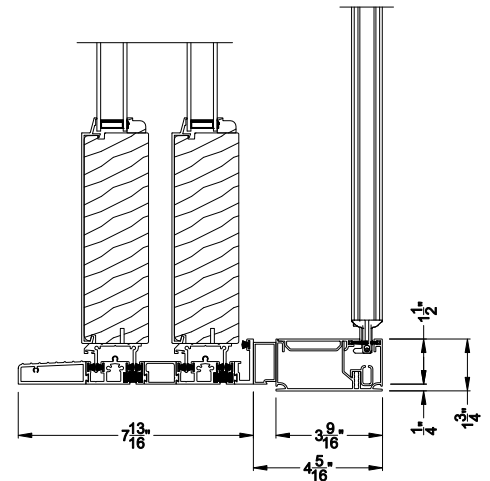

Weather Shield®

Premium Series™

2-1/4" Multi-Slide Doors

CROSS SECTION DETAILS

PREMIUM 2-1/4" MULTI-SLIDE PATIO DOOR (8721)
 Vertical Section - Standard Sill - 2 or Bi-parting 4 Panel Door
 Shown with optional Center screen - recess mounted

PREMIUM 2-1/4" MULTI-SLIDE PATIO DOOR (8721)
 Vertical Section - with Sill Riser - 2 or Bi-parting 4 Panel Door
 Shown with optional Center screen - recess mounted

PREMIUM 2-1/4" MULTI-SLIDE PATIO DOOR (8721)
 Vertical Section - Standard Sill - 2 or Bi-parting 4 Panel Door
 Shown with optional Center screen - flush mounted

PREMIUM 2-1/4" MULTI-SLIDE PATIO DOOR (8721)
 Vertical Section - with Sill Riser - 2 or Bi-parting 4 Panel Door
 Shown with optional Center screen - flush mounted

Note: All dimensions are approximate. Weather Shield reserves the right to change specifications without notice.

PREMIUM 2-1/4" MULTI-SLIDE PATIO DOOR (8721)

Horizontal Section - 2 Panel Door
Shown with optional Centor screen

Note: All dimensions are approximate. Weather Shield reserves the right to change specifications without notice.