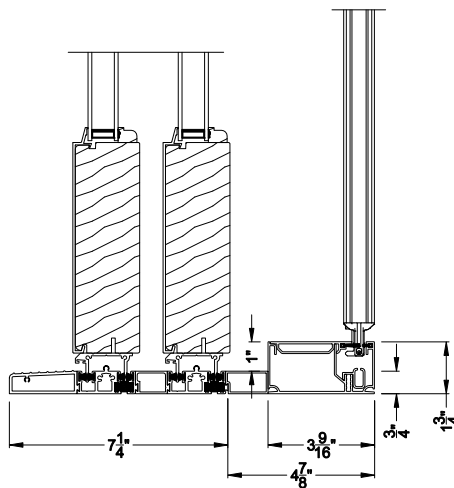

Weather Shield®

Premium Series™

2-1/4" Multi-Slide Doors

CROSS SECTION DETAILS

PREMIUM 2-1/4" MULTI-SLIDE PATIO DOOR (8721)
 Vertical Section - Standard Sill - 2 or Bi-parting 4 Panel Door
 Shown with optional Center screen - recess mounted

PREMIUM 2-1/4" MULTI-SLIDE PATIO DOOR (8721)
 Vertical Section - with Sill Riser - 2 or Bi-parting 4 Panel Door
 Shown with optional Center screen - recess mounted

PREMIUM 2-1/4" MULTI-SLIDE PATIO DOOR (8721)
 Vertical Section - Standard Sill - 2 or Bi-parting 4 Panel Door
 Shown with optional Center screen - flush mounted

PREMIUM 2-1/4" MULTI-SLIDE PATIO DOOR (8721)
 Vertical Section - with Sill Riser - 2 or Bi-parting 4 Panel Door
 Shown with optional Center screen - flush mounted

Note: All dimensions are approximate. Weather Shield reserves the right to change specifications without notice.

PREMIUM 2-1/4" MULTI-SLIDE PATIO DOOR (8721)

Horizontal Section - 2 Panel Door
Shown with optional Centor screen

Note: All dimensions are approximate. Weather Shield reserves the right to change specifications without notice.