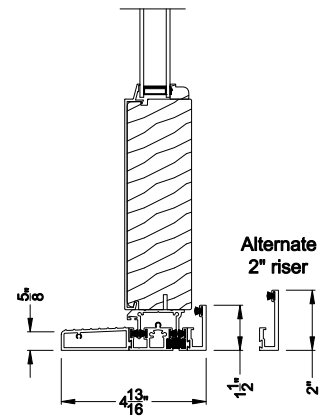

Weather Shield®

Premium Series™

2-1/4" Multi-Slide Doors

CROSS SECTION DETAILS

PREMIUM 2-1/4" MULTI-SLIDE PATIO DOOR (8721)
Vertical Section - Standard Sill - 1 or Bi-parting 2 Panel Door

PREMIUM 2-1/4" MULTI-SLIDE PATIO DOOR (8721)
Vertical Section - with Sill Riser - 1 or Bi-parting 2 Panel Door

PREMIUM 2-1/4" MULTI-SLIDE PATIO DOOR (8721)
Vertical Section - with T-track sill - 1 or Bi-parting 2 Panel Door

PREMIUM 2-1/4" MULTI-SLIDE PATIO DOOR (8721)
Vertical Section - With sill pan

Note: All dimensions are approximate. Weather Shield reserves the right to change specifications without notice.

Weather Shield®

Premium Series™

2-1/4" Multi-Slide Doors

CROSS SECTION DETAILS

PREMIUM 2-1/4" MULTI-SLIDE PATIO DOOR (8721)
Horizontal Section - Bi-parting stiles

PREMIUM 2-1/4" MULTI-SLIDE PATIO DOOR (8721)
Horizontal Pocket Section - 1 or Bi-parting 2 Panel Door

Note: All dimensions are approximate. Weather Shield reserves the right to change specifications without notice.

PREMIUM 2-1/4" MULTI-SLIDE PATIO DOOR (8721)
Horizontal Motorized Pocket Section - 1 or Bi-parting 2 Panel Door