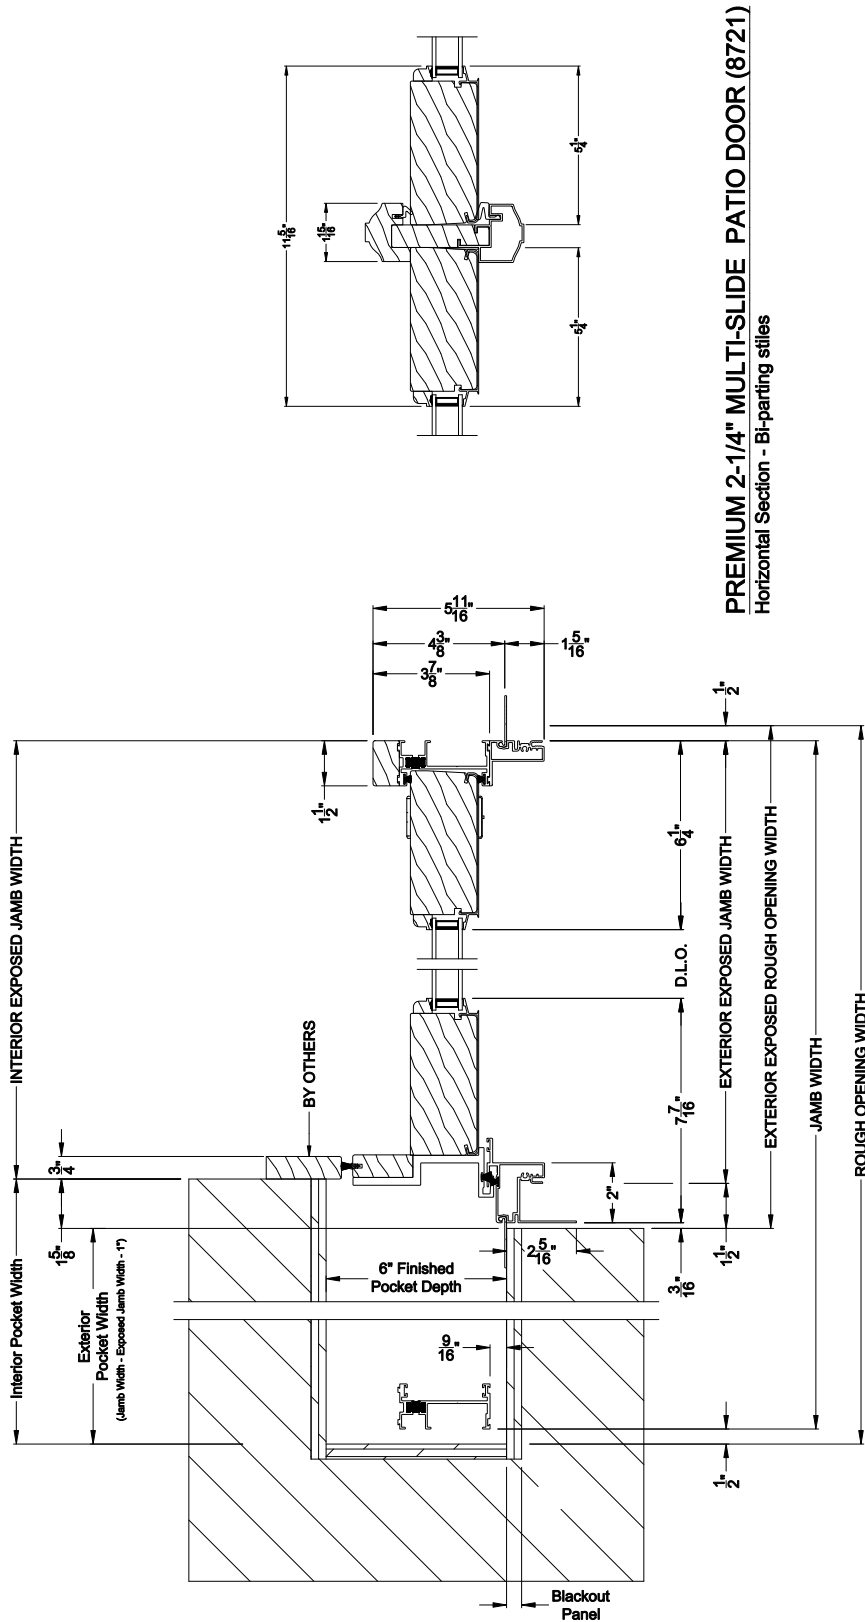

Weather Shield®

Premium Series™

2-1/4" Multi-Slide Doors

CROSS SECTION DETAILS

PREMIUM 2-1/4" MULTI-SLIDE PATIO DOOR (8721)
Vertical Section - Standard Sill - 1 or Bi-parting 2 Panel Door

PREMIUM 2-1/4" MULTI-SLIDE PATIO DOOR (8721)
Vertical Section - with Sill Riser - 1 or Bi-parting 2 Panel Door

PREMIUM 2-1/4" MULTI-SLIDE PATIO DOOR (8721)
Vertical Section - with T-track sill - 1 or Bi-parting 2 Panel Door

PREMIUM 2-1/4" MULTI-SLIDE PATIO DOOR (8721)
Vertical Section - With sill pan

Note: All dimensions are approximate. Weather Shield reserves the right to change specifications without notice.

Weather Shield®

Premium Series™

2-1/4" Multi-Slide Doors

CROSS SECTION DETAILS

PREMIUM 2-1/4" MULTI-SLIDE PATIO DOOR (8721)
Horizontal Section - Bi-parting stiles

PREMIUM 2-1/4" MULTI-SLIDE PATIO DOOR (8721)
Horizontal Pocket Section - 1 or Bi-parting 2 Panel Door

Note: All dimensions are approximate. Weather Shield reserves the right to change specifications without notice.