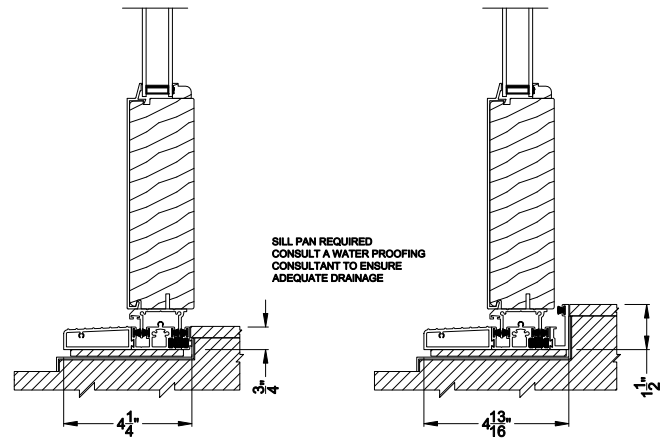

Weather Shield®

Premium Series™

2-1/4" Multi-Slide Doors

CROSS SECTION DETAILS

PREMIUM 2-1/4" MULTI-SLIDE PATIO DOOR (8721)
Vertical Section - Standard Sill - 1 or Bi-parting 2 Panel Door

PREMIUM 2-1/4" MULTI-SLIDE PATIO DOOR (8721)
Vertical Section - with Sill Riser - 1 or Bi-parting 2 Panel Door

PREMIUM 2-1/4" MULTI-SLIDE PATIO DOOR (8721)
Vertical Section - with T-track sill - 1 or Bi-parting 2 Panel Door

PREMIUM 2-1/4" MULTI-SLIDE PATIO DOOR (8721)
Vertical Section - With sill pan

Note: All dimensions are approximate. Weather Shield reserves the right to change specifications without notice.

Note: All dimensions are approximate. Weather Shield reserves the right to change specifications without notice.

PREMIUM 2-1/4" MULTI-SLIDE PATIO DOOR (8721)
Horizontal Motorized Pocket Section - 1 or Bi-parting 2 Panel Door

Note: All dimensions are approximate. Weather Shield reserves the right to change specifications without notice.