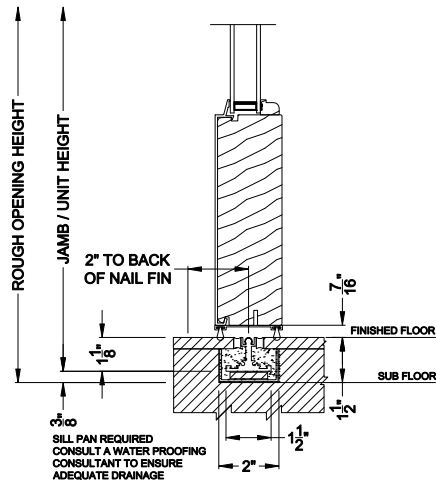

Weather Shield®

Premium Series™

2-1/4" Multi-Slide Doors

CROSS SECTION DETAILS

PREMIUM 2-1/4" MULTI-SLIDE PATIO DOOR (8721)
Vertical Section - Standard Sill - 1 or Bi-parting 2 Panel Door

PREMIUM 2-1/4" MULTI-SLIDE PATIO DOOR (8721)
Vertical Section - with Sill Riser - 1 or Bi-parting 2 Panel Door

PREMIUM 2-1/4" MULTI-SLIDE PATIO DOOR (8721)
Vertical Section - with T-track sill - 1 or Bi-parting 2 Panel Door

PREMIUM 2-1/4" MULTI-SLIDE PATIO DOOR (8721)
Vertical Section - With sill pan

Note: All dimensions are approximate. Weather Shield reserves the right to change specifications without notice.