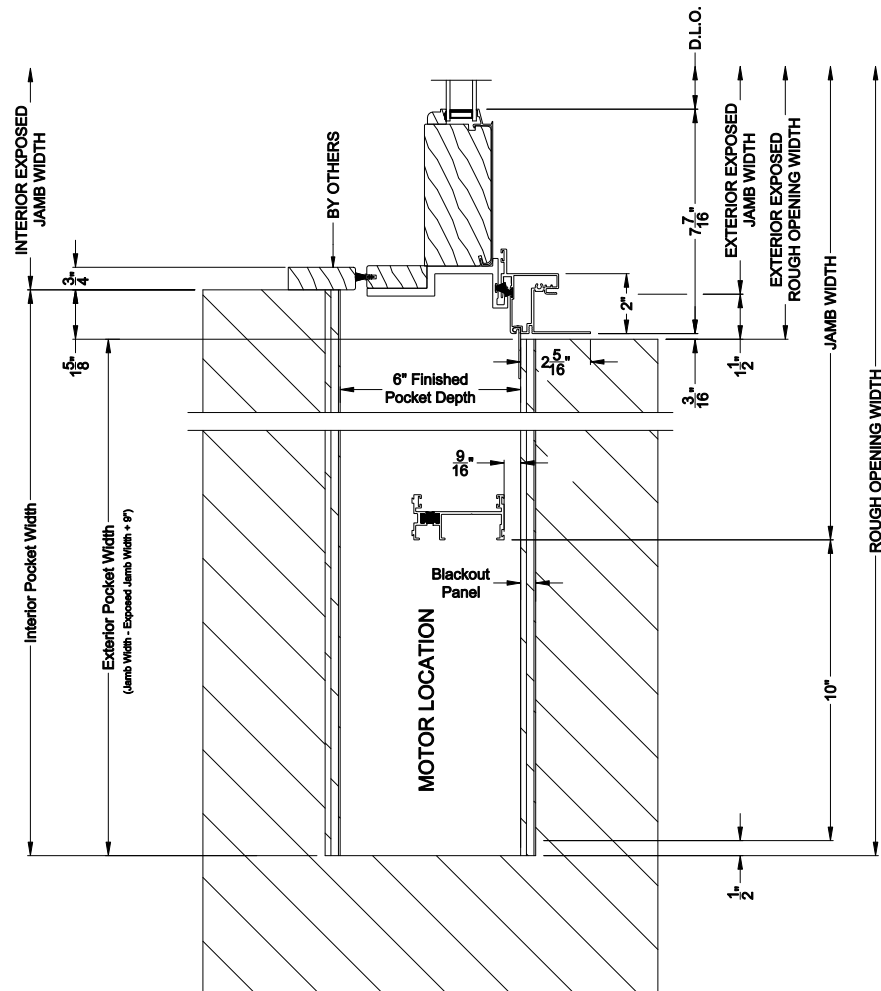

PREMIUM 2-1/4" MULTI-SLIDE PATIO DOOR (8721)
Vertical Section - with T-track sill - 1 or Bi-parting 2 Panel Door

PREMIUM 2-1/4" MULTI-SLIDE PATIO DOOR (8721)
Vertical Section - With sill pan

Note: All dimensions are approximate. Weather Shield reserves the right to change specifications without notice.

Weather Shield®

Premium Series™

2-1/4" Multi-Slide Doors

CROSS SECTION DETAILS

PREMIUM 2-1/4" MULTI-SLIDE PATIO DOOR (8721)
Horizontal Section - Bi-parting stiles

PREMIUM 2-1/4" MULTI-SLIDE PATIO DOOR (8721)
Horizontal Pocket Section - 1 or Bi-parting 2 Panel Door

Note: All dimensions are approximate. Weather Shield reserves the right to change specifications without notice.

PREMIUM 2-1/4" MULTI-SLIDE PATIO DOOR (8721)
Horizontal Motorized Pocket Section - 1 or Bi-parting 2 Panel Door

Note: All dimensions are approximate. Weather Shield reserves the right to change specifications without notice.