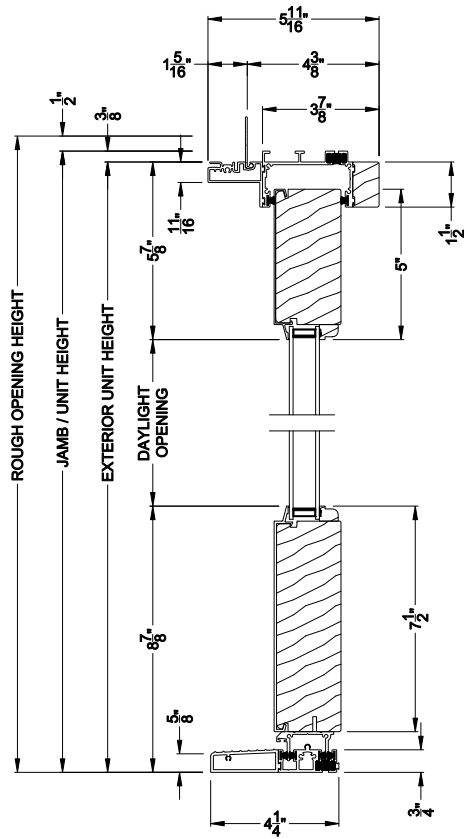

Weather Shield®

Premium Series™

2-1/4" Multi-Slide Doors

CROSS SECTION DETAILS

PREMIUM 2-1/4" MULTI-SLIDE PATIO DOOR (8721)
Vertical Section - Standard Sill - 1 or Bi-parting 2 Panel Door

PREMIUM 2-1/4" MULTI-SLIDE PATIO DOOR (8721)
Vertical Section - with Sill Riser - 1 or Bi-parting 2 Panel Door

PREMIUM 2-1/4" MULTI-SLIDE PATIO DOOR (8721)
Vertical Section - with T-track sill - 1 or Bi-parting 2 Panel Door

PREMIUM 2-1/4" MULTI-SLIDE PATIO DOOR (8721)
Vertical Section - With sill pan

Note: All dimensions are approximate. Weather Shield reserves the right to change specifications without notice.

Note: All dimensions are approximate. Weather Shield reserves the right to change specifications without notice.

PREMIUM 2-1/4" MULTI-SLIDE PATIO DOOR (8721)
Horizontal Motorized Pocket Section - 1 or Bi-parting 2 Panel Door

Note: All dimensions are approximate. Weather Shield reserves the right to change specifications without notice.