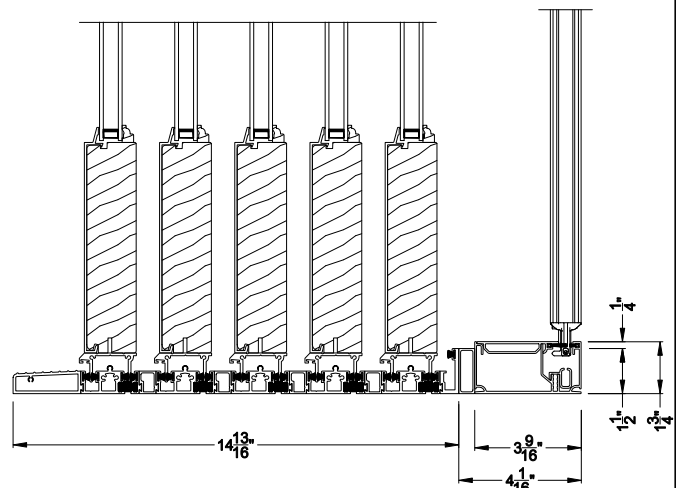

Weather Shield®

Premium Series™

1-3/4" Multi-Slide Doors

CROSS SECTION DETAILS

PREMIUM 1-3/4" MULTI-SLIDE PATIO DOOR (8719)
 Vertical Section - Standard Sill - 5 or Bi-parting 10 Panel Door
 Shown with optional Center screen - recess mounted

PREMIUM 1-3/4" MULTI-SLIDE PATIO DOOR (8719)
 Vertical Section - with Sill Riser - 5 or Bi-parting 10 Panel Door
 Shown with optional Center screen - recess mounted

PREMIUM 1-3/4" MULTI-SLIDE PATIO DOOR (8719)
 Vertical Section - Standard Sill - 5 or Bi-parting 10 Panel Door
 Shown with optional Center screen - flush mounted

PREMIUM 1-3/4" MULTI-SLIDE PATIO DOOR (8719)
 Vertical Section - with Sill Riser - 5 or Bi-parting 10 Panel Door
 Shown with optional Center screen - flush mounted

Note: All dimensions are approximate. Weather Shield reserves the right to change specifications without notice.