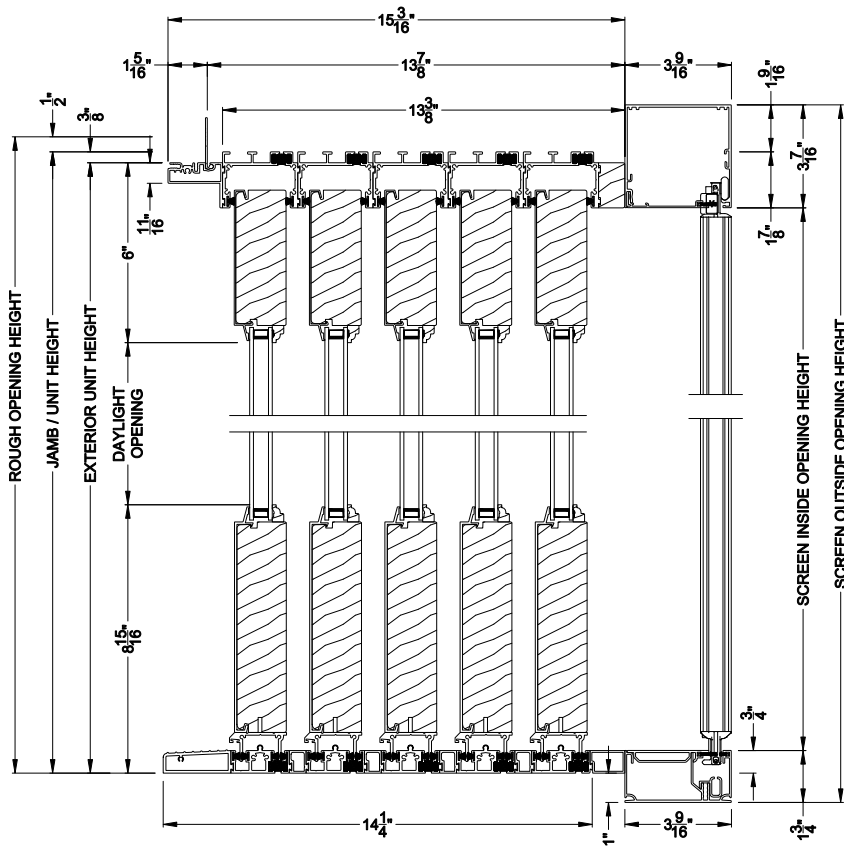

Weather Shield®

Premium Series™

1-3/4" Multi-Slide Doors

CROSS SECTION DETAILS

PREMIUM 1-3/4" MULTI-SLIDE PATIO DOOR (8719)
 Vertical Section - Standard Sill - 5 or Bi-parting 10 Panel Door
 Shown with optional Center screen - recess mounted

PREMIUM 1-3/4" MULTI-SLIDE PATIO DOOR (8719)
 Vertical Section - with Sill Riser - 5 or Bi-parting 10 Panel Door
 Shown with optional Center screen - recess mounted

PREMIUM 1-3/4" MULTI-SLIDE PATIO DOOR (8719)
 Vertical Section - Standard Sill - 5 or Bi-parting 10 Panel Door
 Shown with optional Center screen - flush mounted

PREMIUM 1-3/4" MULTI-SLIDE PATIO DOOR (8719)
 Vertical Section - with Sill Riser - 5 or Bi-parting 10 Panel Door
 Shown with optional Center screen - flush mounted

Note: All dimensions are approximate. Weather Shield reserves the right to change specifications without notice.

Horizontal Section - 5 Panel or Bi-parting 10 Panel Door
Shown with optional Center screen

Note: All dimensions are approximate. Weather Shield reserves the right to change specifications without notice.