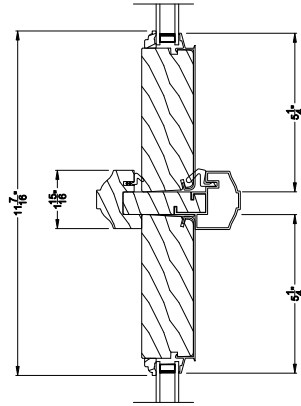

Weather Shield®

Premium Series™

1-3/4" Multi-Slide Doors

CROSS SECTION DETAILS

PREMIUM 1-3/4" MULTI-SLIDE PATIO DOOR (8719)

Horizontal Section - 5 Panel Door
Shown with optional Center screen

Note: All dimensions are approximate. Weather Shield reserves the right to change specifications without notice.

Weather Shield®

Premium Series™

1-3/4" Multi-Slide Doors

CROSS SECTION DETAILS

PREMIUM 1-3/4" MULTI-SLIDE PATIO DOOR (8719)
Horizontal Section - Bi-parting stiles

PREMIUM 1-3/4" MULTI-SLIDE PATIO DOOR (8719)