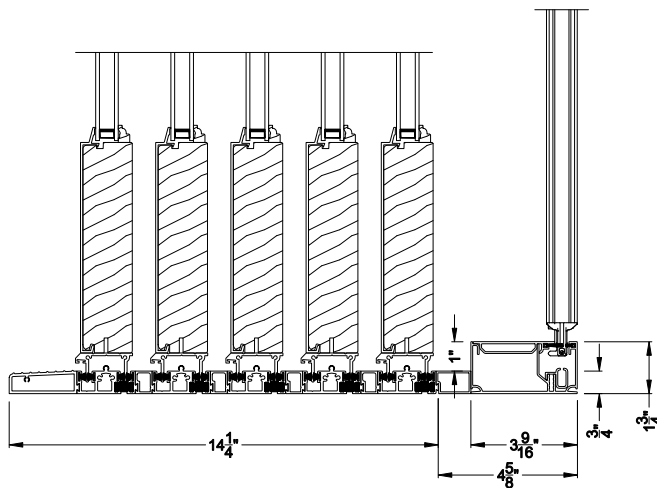

Weather Shield®

Premium Series™

1-3/4" Multi-Slide Doors

CROSS SECTION DETAILS

PREMIUM 1-3/4" MULTI-SLIDE PATIO DOOR (8719)
 Vertical Section - Standard Sill - 5 or Bi-parting 10 Panel Door
 Shown with optional Center screen - recess mounted

PREMIUM 1-3/4" MULTI-SLIDE PATIO DOOR (8719)
 Vertical Section - with Sill Riser - 5 or Bi-parting 10 Panel Door
 Shown with optional Center screen - recess mounted

PREMIUM 1-3/4" MULTI-SLIDE PATIO DOOR (8719)
 Vertical Section - Standard Sill - 5 or Bi-parting 10 Panel Door
 Shown with optional Center screen - flush mounted

PREMIUM 1-3/4" MULTI-SLIDE PATIO DOOR (8719)
 Vertical Section - with Sill Riser - 5 or Bi-parting 10 Panel Door
 Shown with optional Center screen - flush mounted

Note: All dimensions are approximate. Weather Shield reserves the right to change specifications without notice.