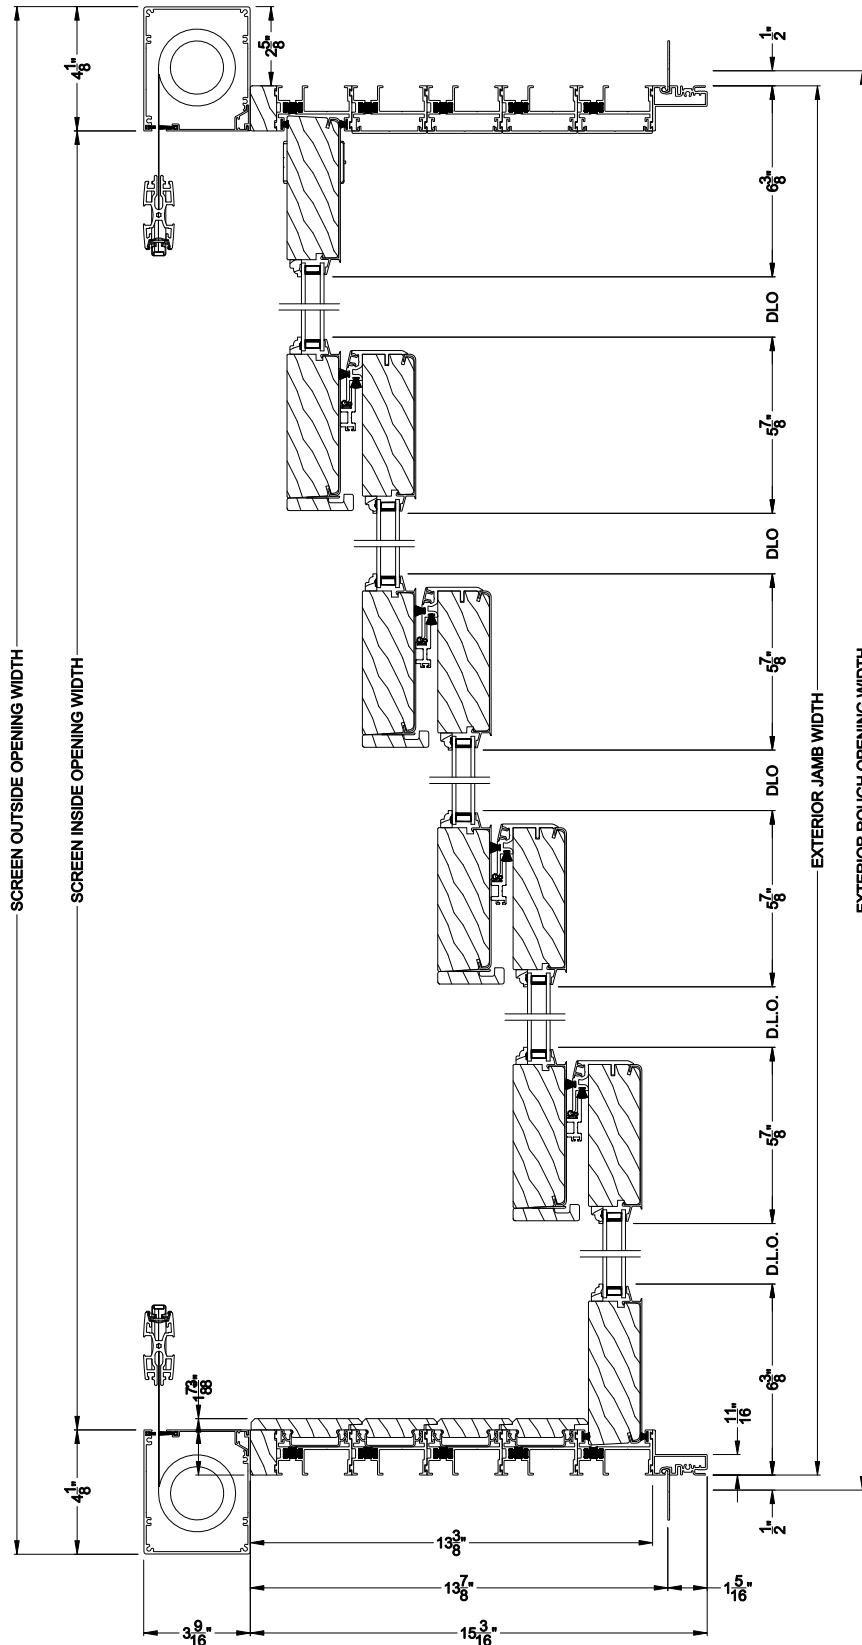

Weather Shield®

Premium Series™

1-3/4" Multi-Slide Doors

CROSS SECTION DETAILS

PREMIUM 1-3/4" MULTI-SLIDE PATIO DOOR (8719)
 Vertical Section - Standard Sill - 5 or Bi-parting 10 Panel Door
 Shown with optional Center screen - recess mounted

PREMIUM 1-3/4" MULTI-SLIDE PATIO DOOR (8719)
 Vertical Section - with Sill Riser - 5 or Bi-parting 10 Panel Door
 Shown with optional Center screen - flush mounted

Note: All dimensions are approximate. Weather Shield reserves the right to change specifications without notice.

Weather Shield®

Premium Series™

1-3/4" Multi-Slide Doors

CROSS SECTION DETAILS

PREMIUM 1-3/4" MULTI-SLIDE PATIO DOOR (8719)

Horizontal Section - 5 Panel Door
Shown with optional Center screen

Note: All dimensions are approximate. Weather Shield reserves the right to change specifications without notice.

Horizontal Section - 5 Panel or Bi-parting 10 Panel Door
Shown with optional Center screen

Note: All dimensions are approximate. Weather Shield reserves the right to change specifications without notice.