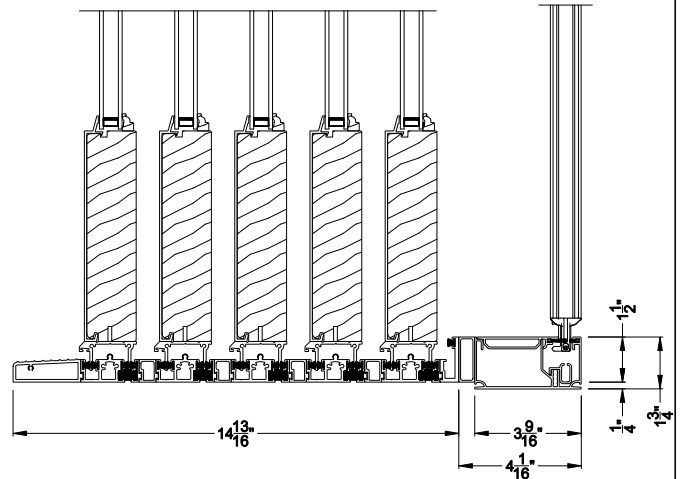

Weather Shield®

Premium Series™

1-3/4" Multi-Slide Doors

CROSS SECTION DETAILS

PREMIUM 1-3/4" MULTI-SLIDE PATIO DOOR (8719)
 Vertical Section - Standard Sill - 5 or Bi-parting 10 Panel Door
 Shown with optional Center screen - recess mounted

PREMIUM 1-3/4" MULTI-SLIDE PATIO DOOR (8719)
 Vertical Section - with Sill Riser - 5 or Bi-parting 10 Panel Door
 Shown with optional Center screen - recess mounted

PREMIUM 1-3/4" MULTI-SLIDE PATIO DOOR (8719)
 Vertical Section - Standard Sill - 5 or Bi-parting 10 Panel Door
 Shown with optional Center screen - flush mounted

PREMIUM 1-3/4" MULTI-SLIDE PATIO DOOR (8719)
 Vertical Section - with Sill Riser - 5 or Bi-parting 10 Panel Door
 Shown with optional Center screen - flush mounted

Note: All dimensions are approximate. Weather Shield reserves the right to change specifications without notice.

Weather Shield®

Premium Series™

1-3/4" Multi-Slide Doors

CROSS SECTION DETAILS

PREMIUM 1-3/4" MULTI-SLIDE PATIO DOOR (8719)

Horizontal Section - 5 Panel Door
Shown with optional Center screen

Note: All dimensions are approximate. Weather Shield reserves the right to change specifications without notice.