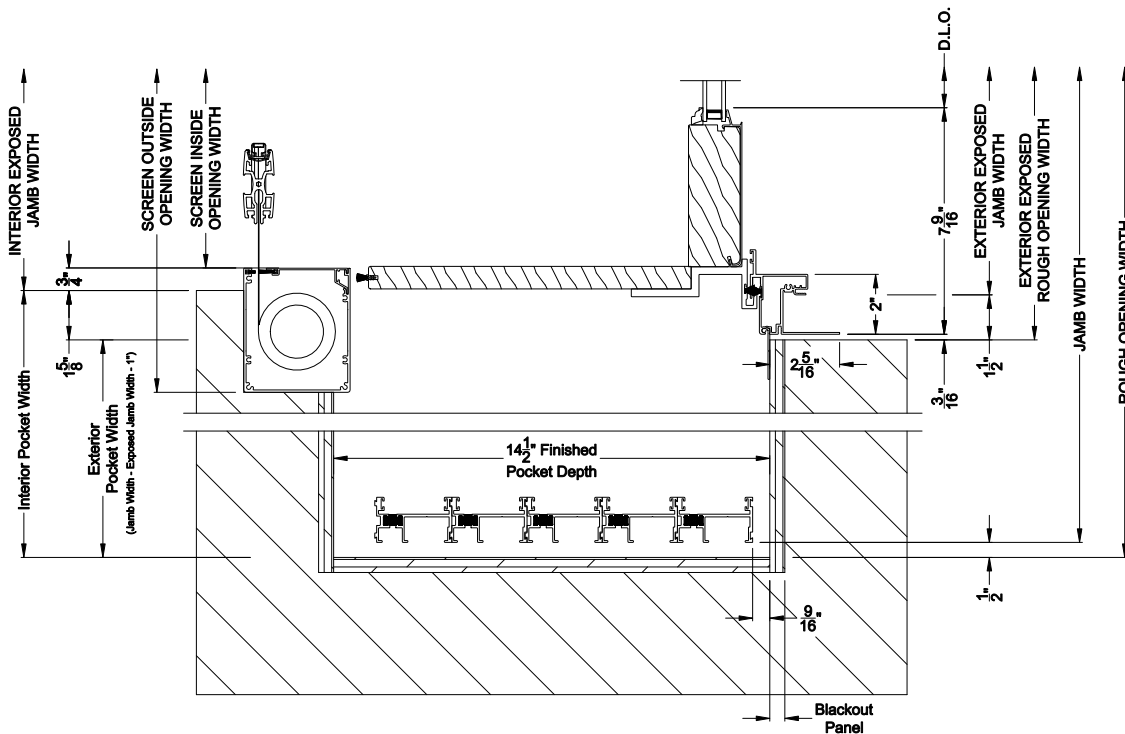

Weather Shield®

Premium Series™

1-3/4" Multi-Slide Doors

CROSS SECTION DETAILS

PREMIUM 1-3/4" MULTI-SLIDE PATIO DOOR (8719)

Horizontal Section - 5 Panel Door
Shown with optional Center screen

Note: All dimensions are approximate. Weather Shield reserves the right to change specifications without notice.

Weather Shield®

Premium Series™

1-3/4" Multi-Slide Doors

CROSS SECTION DETAILS

PREMIUM 1-3/4" MULTI-SLIDE PATIO DOOR (8719)
Horizontal Section - Bi-parting stiles

PREMIUM 1-3/4" MULTI-SLIDE PATIO DOOR (8719)

Horizontal Section - 5 Panel or Bi-parting 10 Panel Door
Shown with optional Center screen

Note: All dimensions are approximate. Weather Shield reserves the right to change specifications without notice.