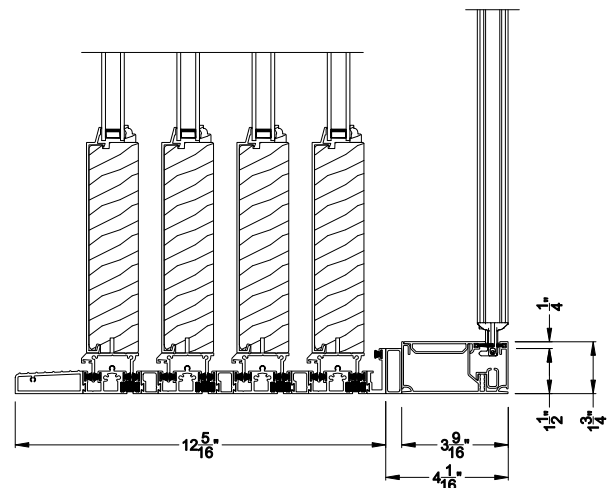

PREMIUM 1-3/4" MULTI-SLIDE PATIO DOOR (8719)

Vertical Section - with Sill Riser - 4 or Bi-parting 8 Panel Door
Shown with optional Center screen - flush mounted

Note: All dimensions are approximate. Weather Shield reserves the right to change specifications without notice.