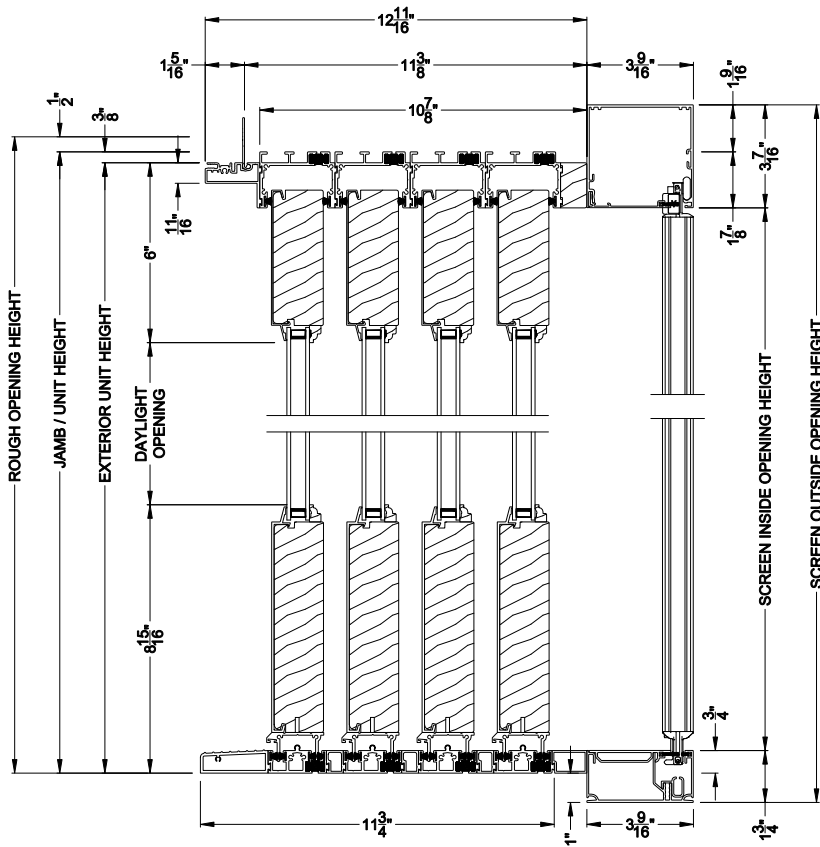

Weather Shield®

Premium Series™

1-3/4" Multi-Slide Doors

CROSS SECTION DETAILS

PREMIUM 1-3/4" MULTI-SLIDE PATIO DOOR (8719)

Vertical Section - Standard Sill - 4 or Bi-parting 8 Panel Door
Shown with optional Center screen - recess mounted

PREMIUM 1-3/4" MULTI-SLIDE PATIO DOOR (8719)

Vertical Section - with Sill Riser - 4 or Bi-parting 8 Panel Door
Shown with optional Center screen - recess mounted

PREMIUM 1-3/4" MULTI-SLIDE PATIO DOOR (8719)

Note: All dimensions are approximate. Weather Shield reserves the right to change specifications without notice.

Weather Shield®

Premium Series™

1-3/4" Multi-Slide Doors

CROSS SECTION DETAILS

PREMIUM 1-3/4" MULTI-SLIDE PATIO DOOR (8719)

Horizontal Section - 4 Panel Door
Shown with optional Center screen

Note: All dimensions are approximate. Weather Shield reserves the right to change specifications without notice.

Weather Shield®

Premium Series™