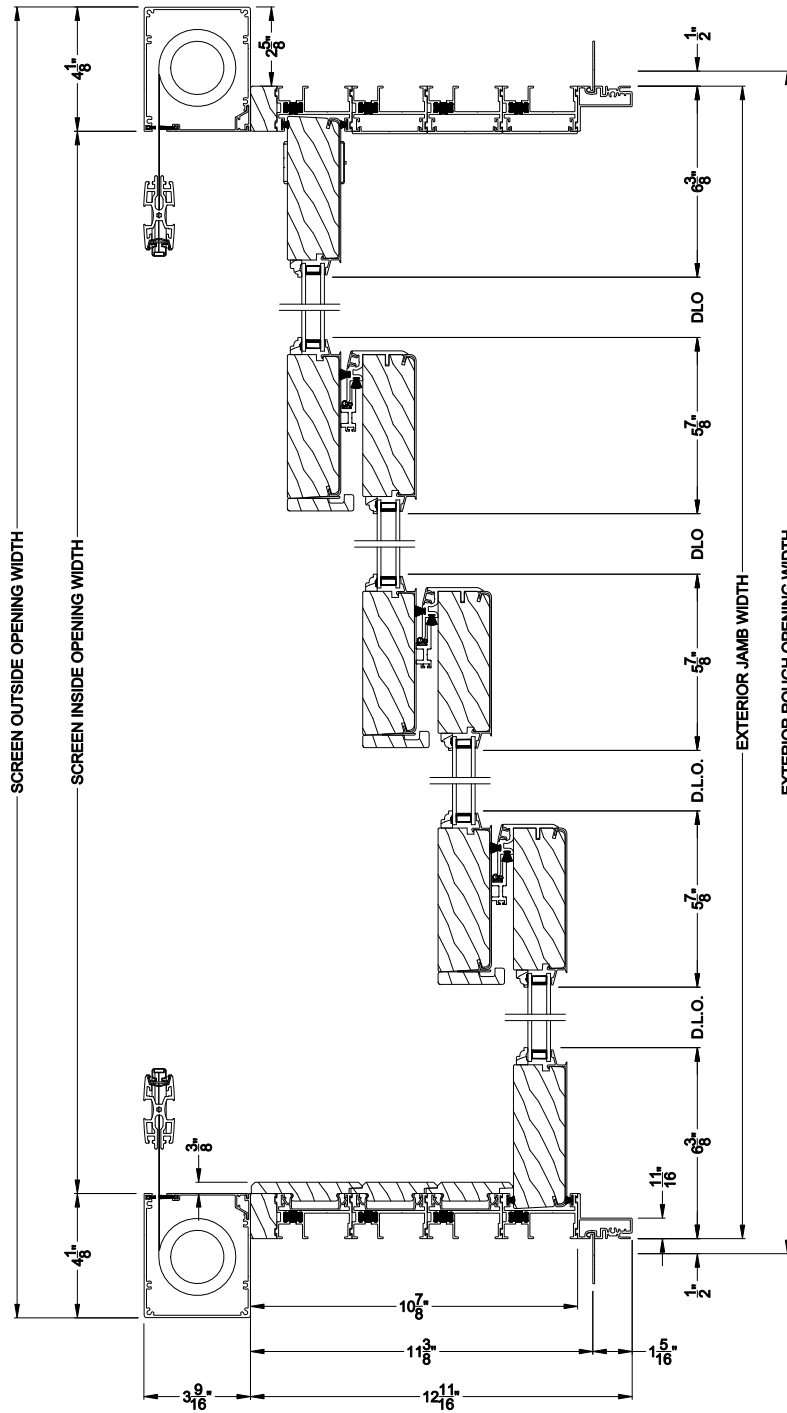

Weather Shield®

Premium Series™

1-3/4" Multi-Slide Doors

CROSS SECTION DETAILS

PREMIUM 1-3/4" MULTI-SLIDE PATIO DOOR (8719)

Vertical Section - Standard Sill - 4 or Bi-parting 8 Panel Door
Shown with optional Center screen - recess mounted

Vertical Section - Standard Sill - 4 or Bi-parting 8 Panel Door
Shown with optional Center screen - flush mounted

PREMIUM 1-3/4" MULTI-SLIDE PATIO DOOR (8719)

Vertical Section - with Sill Riser - 4 or Bi-parting 8 Panel Door
Shown with optional Center screen - flush mounted

Note: All dimensions are approximate. Weather Shield reserves the right to change specifications without notice.

Weather Shield®

Premium Series™

1-3/4" Multi-Slide Doors

CROSS SECTION DETAILS

PREMIUM 1-3/4" MULTI-SLIDE PATIO DOOR (8719)

Horizontal Section - 4 Panel Door
Shown with optional Center screen

Note: All dimensions are approximate. Weather Shield reserves the right to change specifications without notice.

Weather Shield®

Premium Series™