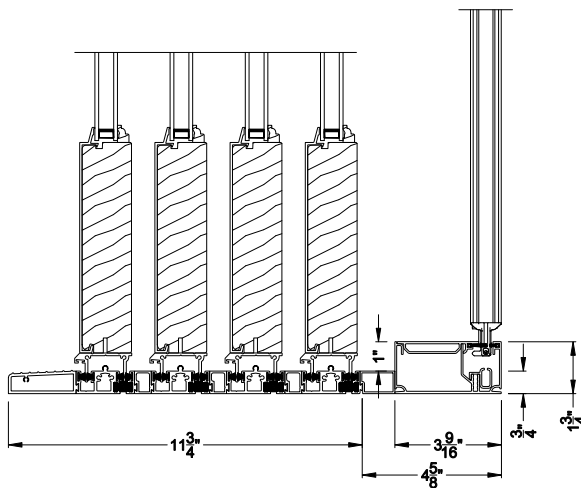

PREMIUM 1-3/4" MULTI-SLIDE PATIO DOOR (8719)

Vertical Section - Standard Sill - 4 or Bi-parting 8 Panel Door
Shown with optional Center screen - flush mounted