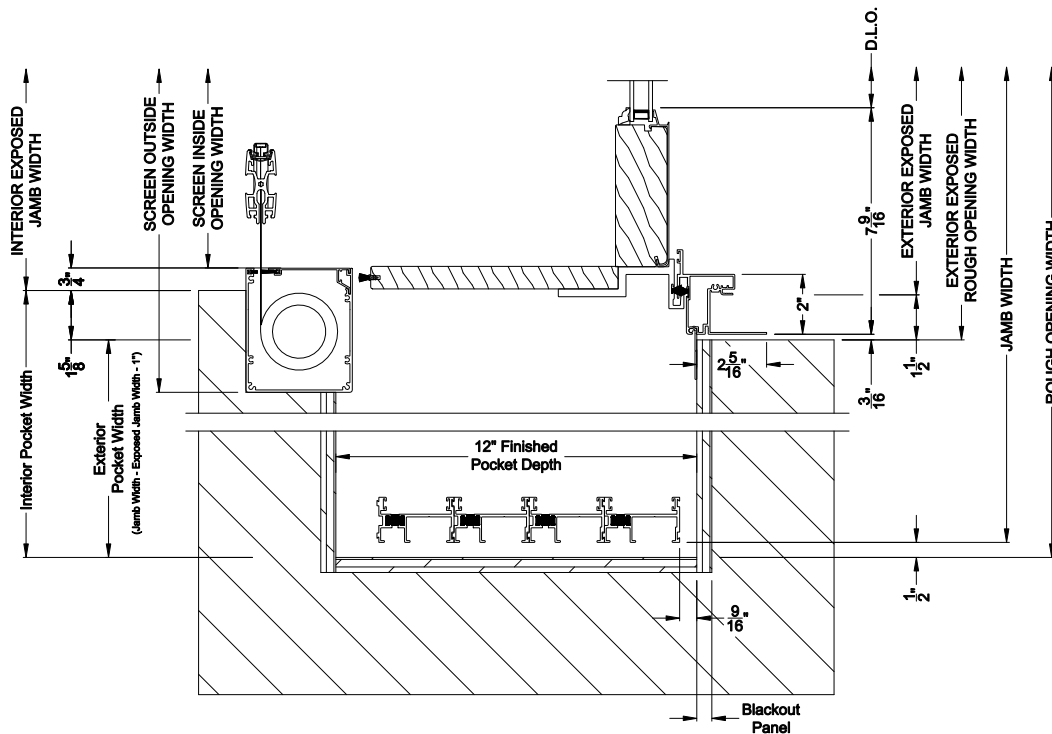

Note: All dimensions are approximate. Weather Shield reserves the right to change specifications without notice.

Weather Shield®

Premium Series™

1-3/4" Multi-Slide Doors

CROSS SECTION DETAILS

PREMIUM 1-3/4" MULTI-SLIDE PATIO DOOR (8719)

Horizontal Section - 4 Panel Door
Shown with optional Center screen

Note: All dimensions are approximate. Weather Shield reserves the right to change specifications without notice.

Weather Shield®

Premium Series™

1-3/4" Multi-Slide Doors

CROSS SECTION DETAILS

PREMIUM 1-3/4" MULTI-SLIDE PATIO DOOR (8719)
Horizontal Section - Bi-parting stiles

PREMIUM 1-3/4" MULTI-SLIDE PATIO DOOR (8719)
Horizontal Section - 4 Panel or Bi-parting 8 Panel Door
Shown with optional Center screen

Note: All dimensions are approximate. Weather Shield reserves the right to change specifications without notice.