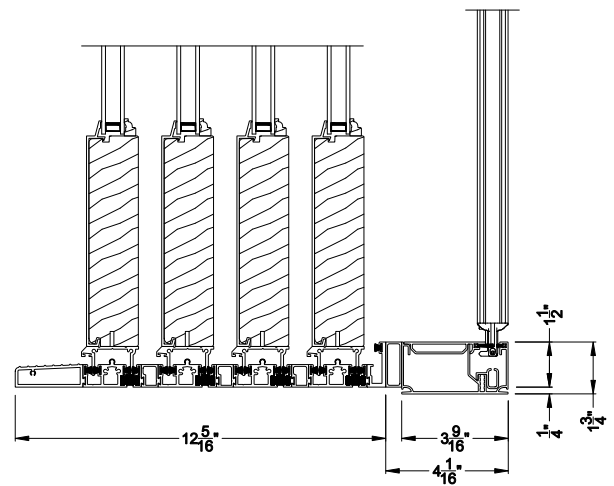

Weather Shield®

Premium Series™

1-3/4" Multi-Slide Doors

CROSS SECTION DETAILS

PREMIUM 1-3/4" MULTI-SLIDE PATIO DOOR (8719)

Vertical Section - Standard Sill - 4 or Bi-parting 8 Panel Door
Shown with optional Center screen - recess mounted

PREMIUM 1-3/4" MULTI-SLIDE PATIO DOOR (8719)

Vertical Section - with Sill Riser - 4 or Bi-parting 8 Panel Door
Shown with optional Center screen - recess mounted

PREMIUM 1-3/4" MULTI-SLIDE PATIO DOOR (8719)

Note: All dimensions are approximate. Weather Shield reserves the right to change specifications without notice.

Weather Shield®

Premium Series™

1-3/4" Multi-Slide Doors

CROSS SECTION DETAILS

PREMIUM 1-3/4" MULTI-SLIDE PATIO DOOR (8719)

Horizontal Section - 4 Panel Door
Shown with optional Center screen

Note: All dimensions are approximate. Weather Shield reserves the right to change specifications without notice.

Weather Shield®

Premium Series™