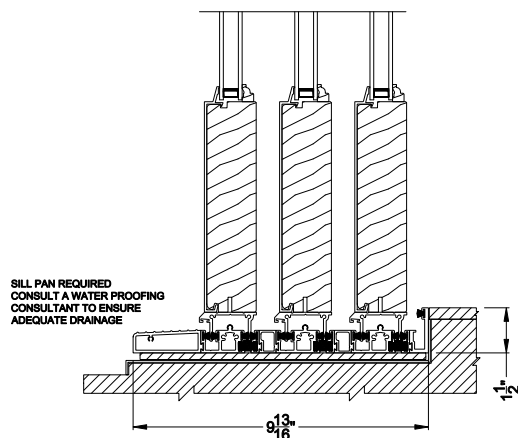

PREMIUM 1-3/4" MULTI-SLIDE PATIO DOOR (8719)
Horizontal Section - 3 Panel Door

PREMIUM 1-3/4" MULTI-SLIDE PATIO DOOR (8719)
Vertical Section - With sill pan

Note: All dimensions are approximate. Weather Shield reserves the right to change specifications without notice.