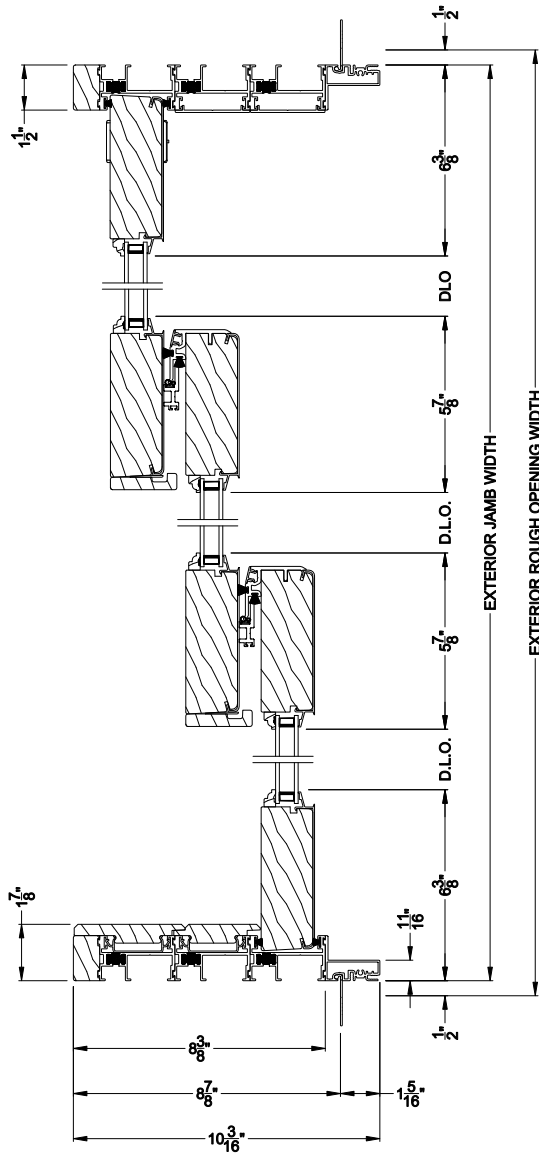

Weather Shield®

Premium Series™

1-3/4" Multi-Slide Doors

CROSS SECTION DETAILS

PREMIUM 1-3/4" MULTI-SLIDE PATIO DOOR (8719)
Vertical Section - Standard Sill - 3 or Bi-parting 6 Panel Door

PREMIUM 1-3/4" MULTI-SLIDE PATIO DOOR (8719)
Vertical Section - with T-track sill - 3 or Bi-parting 6 Panel Door

PREMIUM 1-3/4" MULTI-SLIDE PATIO DOOR (8719)
Vertical Section - with Sill Riser - 3 or Bi-parting 6 Panel Door

PREMIUM 1-3/4" MULTI-SLIDE PATIO DOOR (8719)
Vertical Section - With sill pan

PREMIUM 1-3/4" MULTI-SLIDE PATIO DOOR (8719)
Vertical Section - With sill pan

Note: All dimensions are approximate. Weather Shield reserves the right to change specifications without notice.

PREMIUM 1-3/4" MULTI-SLIDE PATIO DOOR (8719)
Horizontal Section - 3 Panel Door

Note: All dimensions are approximate. Weather Shield reserves the right to change specifications without notice.

PREMIUM 1-3/4" MULTI-SLIDE PATIO DOOR (8719)
Horizontal Section - Bi-parting stiles

PREMIUM 1-3/4" MULTI-SLIDE PATIO DOOR (8719)
Horizontal Pocket Section - 3 or Bi-parting 6 Panel Door

Note: All dimensions are approximate. Weather Shield reserves the right to change specifications without notice.