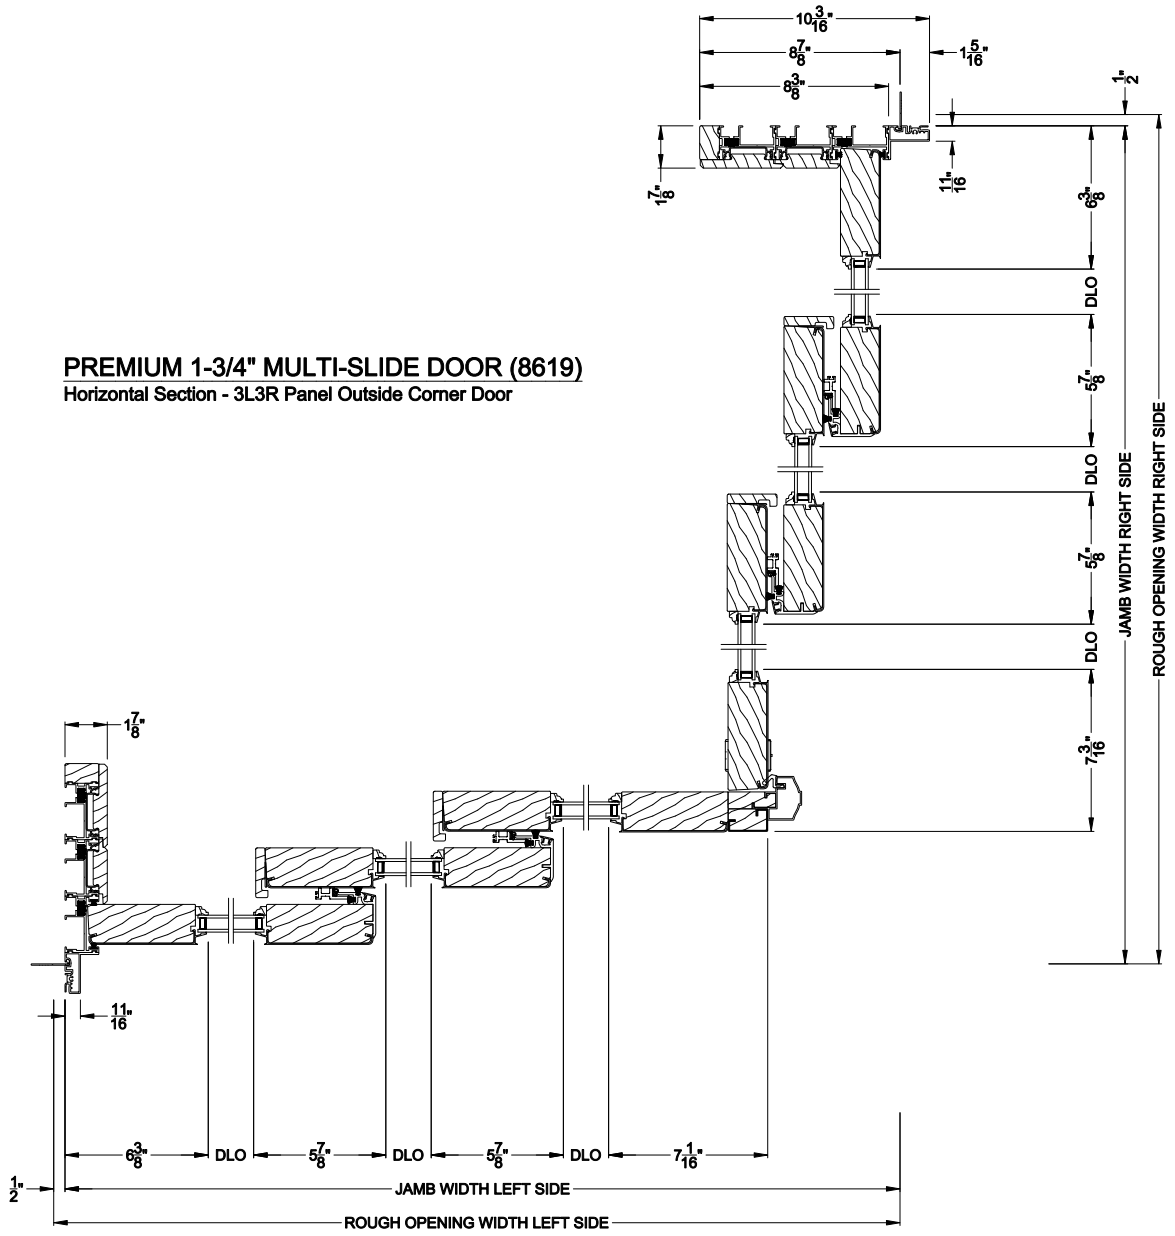

Weather Shield® Premium Series™

1-3/4" Multi-Slide Doors CROSS SECTION DETAILS

PREMIUM 1-3/4" MULTI-SLIDE DOOR (8619)
Horizontal Section - 3L3R Panel Inside Corner Door

Note: All dimensions are approximate. Weather Shield reserves the right to change specifications without notice.

Weather Shield®

Premium Series™

1-3/4" Multi-Slide Doors

CROSS SECTION DETAILS

PREMIUM 1-3/4" MULTI-SLIDE DOOR (8619)
Horizontal Section - 3L3R Panel Outside Corner Door

Note: All dimensions are approximate. Weather Shield reserves the right to change specifications without notice.