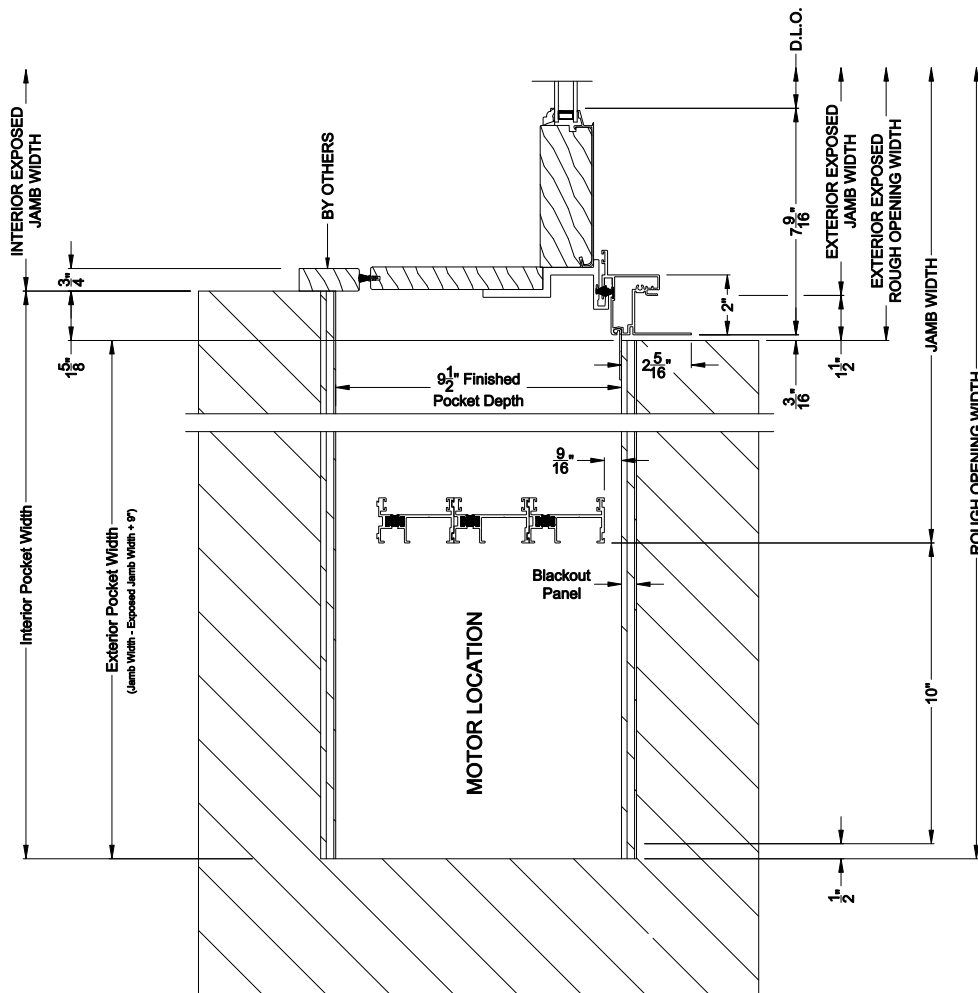

PREMIUM 1-3/4" MULTI-SLIDE PATIO DOOR (8719)
Horizontal Section - Bi-parting stiles

PREMIUM 1-3/4" MULTI-SLIDE PATIO DOOR (8719)
Horizontal Pocket Section - 3 or Bi-parting 6 Panel Door

Note: All dimensions are approximate. Weather Shield reserves the right to change specifications without notice.

Weather Shield®

Premium Series™

1-3/4" Multi-Slide Doors

CROSS SECTION DETAILS

PREMIUM 1-3/4" MULTI-SLIDE PATIO DOOR (8719)
Horizontal Motorized Pocket Section - 3 or BI-parting 6 Panel Door

Note: All dimensions are approximate. Weather Shield reserves the right to change specifications without notice.

Weather Shield® Premium Series™

1-3/4" Multi-Slide Doors CROSS SECTION DETAILS

PREMIUM 1-3/4" MULTI-SLIDE DOOR (8619)
Horizontal Section - 3L3R Panel Inside Corner Door

Note: All dimensions are approximate. Weather Shield reserves the right to change specifications without notice.