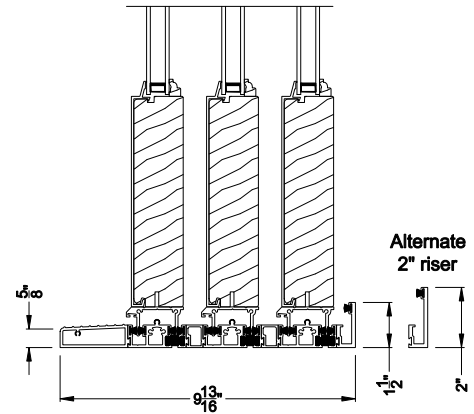

Weather Shield®

Premium Series™

1-3/4" Multi-Slide Doors

CROSS SECTION DETAILS

PREMIUM 1-3/4" MULTI-SLIDE PATIO DOOR (8719)
Vertical Section - Standard Sill - 3 or Bi-parting 6 Panel Door

PREMIUM 1-3/4" MULTI-SLIDE PATIO DOOR (8719)
Vertical Section - with T-track sill - 3 or Bi-parting 6 Panel Door

PREMIUM 1-3/4" MULTI-SLIDE PATIO DOOR (8719)
Vertical Section - with Sill Riser - 3 or Bi-parting 6 Panel Door

PREMIUM 1-3/4" MULTI-SLIDE PATIO DOOR (8719)
Vertical Section - With sill pan

PREMIUM 1-3/4" MULTI-SLIDE PATIO DOOR (8719)
Vertical Section - With sill pan

Note: All dimensions are approximate. Weather Shield reserves the right to change specifications without notice.

PREMIUM 1-3/4" MULTI-SLIDE PATIO DOOR (8719)
Horizontal Section - 3 Panel Door

Note: All dimensions are approximate. Weather Shield reserves the right to change specifications without notice.