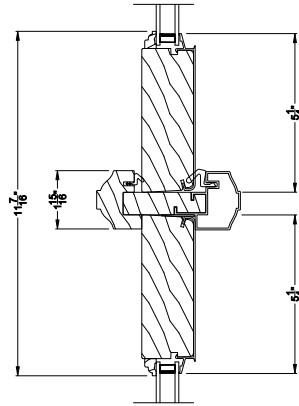

Weather Shield®

Premium Series™

1-3/4" Multi-Slide Doors

CROSS SECTION DETAILS

PREMIUM 1-3/4" MULTI-SLIDE PATIO DOOR (8719)
Vertical Section - Standard Sill - 3 or Bi-parting 6 Panel Door

PREMIUM 1-3/4" MULTI-SLIDE PATIO DOOR (8719)
Vertical Section - with T-track sill - 3 or Bi-parting 6 Panel Door

PREMIUM 1-3/4" MULTI-SLIDE PATIO DOOR (8719)
Vertical Section - with Sill Riser - 3 or Bi-parting 6 Panel Door

PREMIUM 1-3/4" MULTI-SLIDE PATIO DOOR (8719)
Vertical Section - With sill pan

PREMIUM 1-3/4" MULTI-SLIDE PATIO DOOR (8719)
Vertical Section - With sill pan

Note: All dimensions are approximate. Weather Shield reserves the right to change specifications without notice.

PREMIUM 1-3/4" MULTI-SLIDE PATIO DOOR (8719)
Horizontal Section - 3 Panel Door

Note: All dimensions are approximate. Weather Shield reserves the right to change specifications without notice.