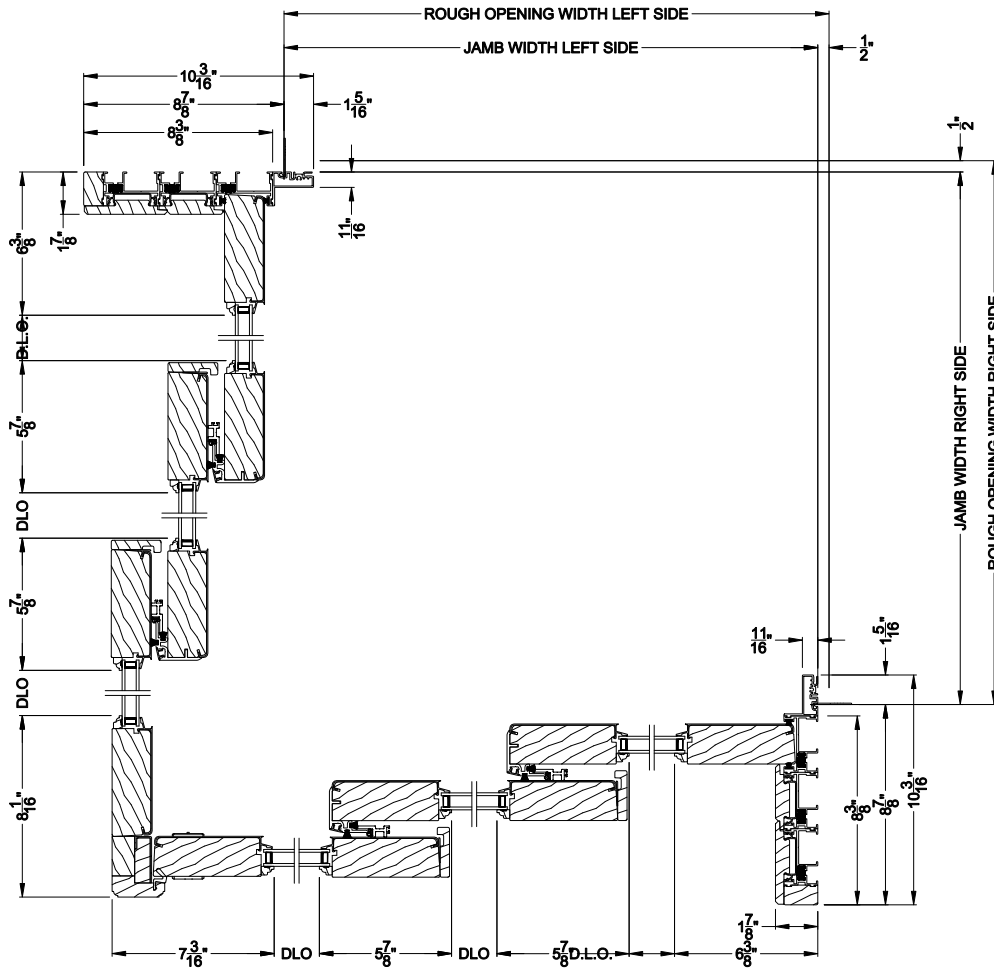

Weather Shield®

Premium Series™

1-3/4" Multi-Slide Doors

CROSS SECTION DETAILS

PREMIUM 1-3/4" MULTI-SLIDE PATIO DOOR (8719)
Horizontal Motorized Pocket Section - 3 or BI-parting 6 Panel Door

Note: All dimensions are approximate. Weather Shield reserves the right to change specifications without notice.

Weather Shield® Premium Series™

1-3/4" Multi-Slide Doors CROSS SECTION DETAILS

PREMIUM 1-3/4" MULTI-SLIDE DOOR (8619)
Horizontal Section - 3L3R Panel Inside Corner Door

Note: All dimensions are approximate. Weather Shield reserves the right to change specifications without notice.