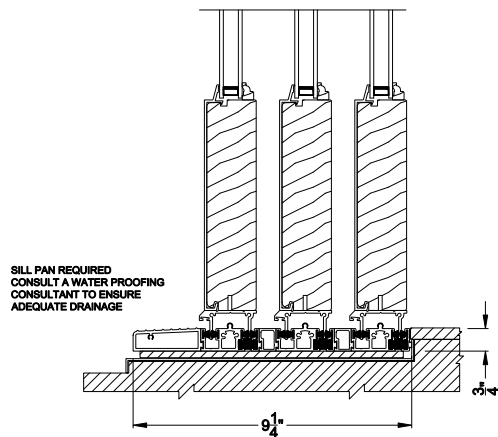

PREMIUM 1-3/4" MULTI-SLIDE PATIO DOOR (8719)
Vertical Section - With sill pan