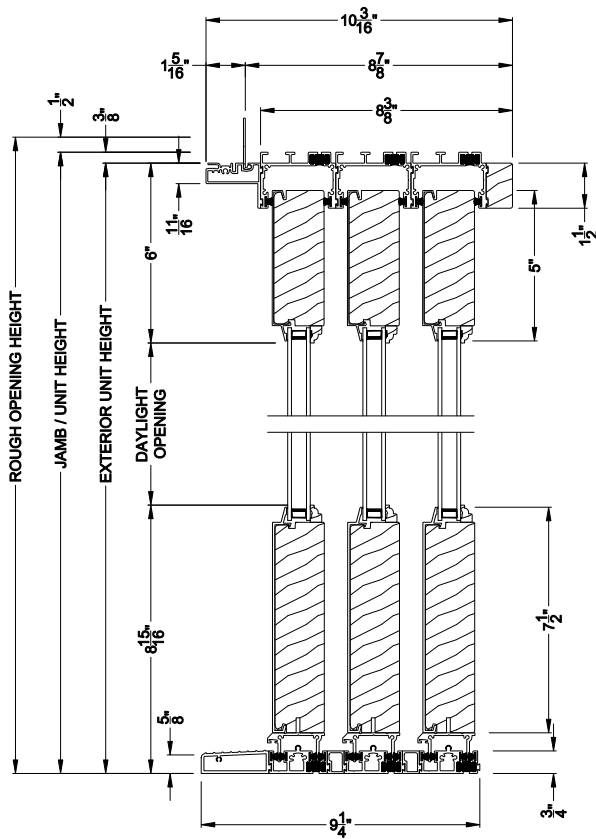

Weather Shield®

Premium Series™

1-3/4" Multi-Slide Doors

CROSS SECTION DETAILS

PREMIUM 1-3/4" MULTI-SLIDE PATIO DOOR (8719)
Vertical Section - Standard Sill - 3 or Bi-parting 6 Panel Door

PREMIUM 1-3/4" MULTI-SLIDE PATIO DOOR (8719)
Vertical Section - with T-track sill - 3 or Bi-parting 6 Panel Door

PREMIUM 1-3/4" MULTI-SLIDE PATIO DOOR (8719)
Vertical Section - with Sill Riser - 3 or Bi-parting 6 Panel Door

PREMIUM 1-3/4" MULTI-SLIDE PATIO DOOR (8719)
Vertical Section - With sill pan

PREMIUM 1-3/4" MULTI-SLIDE PATIO DOOR (8719)
Vertical Section - With sill pan

Note: All dimensions are approximate. Weather Shield reserves the right to change specifications without notice.

PREMIUM 1-3/4" MULTI-SLIDE PATIO DOOR (8719)
Horizontal Section - 3 Panel Door

Note: All dimensions are approximate. Weather Shield reserves the right to change specifications without notice.

Weather Shield® Premium Series™

1-3/4" Multi-Slide Doors CROSS SECTION DETAILS

PREMIUM 1-3/4" MULTI-SLIDE DOOR (8619)
Horizontal Section - 3L3R Panel Inside Corner Door

Note: All dimensions are approximate. Weather Shield reserves the right to change specifications without notice.