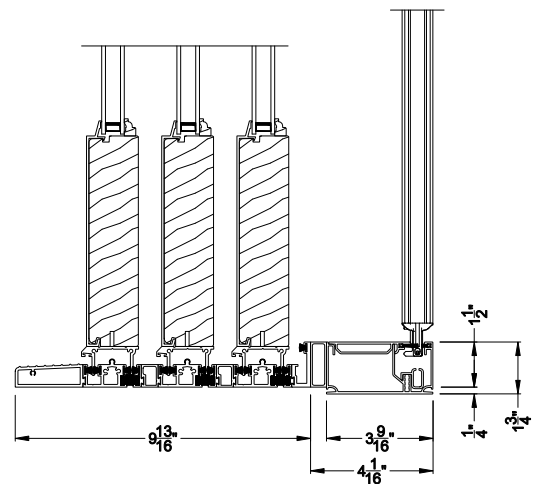

Weather Shield®

Premium Series™

1-3/4" Multi-Slide Doors

CROSS SECTION DETAILS

PREMIUM 1-3/4" MULTI-SLIDE PATIO DOOR (8719)

Vertical Section - Standard Sill - 3 or Bi-parting 6 Panel Door
Shown with optional Center screen - recess mounted

PREMIUM 1-3/4" MULTI-SLIDE PATIO DOOR (8719)

Vertical Section - with Sill Riser - 3 or Bi-parting 6 Panel Door
Shown with optional Center screen - recess mounted

PREMIUM 1-3/4" MULTI-SLIDE PATIO DOOR (8719)

Vertical Section - Standard Sill - 3 or Bi-parting 6 Panel Door
Shown with optional Center screen - flush mounted

PREMIUM 1-3/4" MULTI-SLIDE PATIO DOOR (8719)

Vertical Section - with Sill Riser - 3 or Bi-parting 6 Panel Door
Shown with optional Center screen - flush mounted