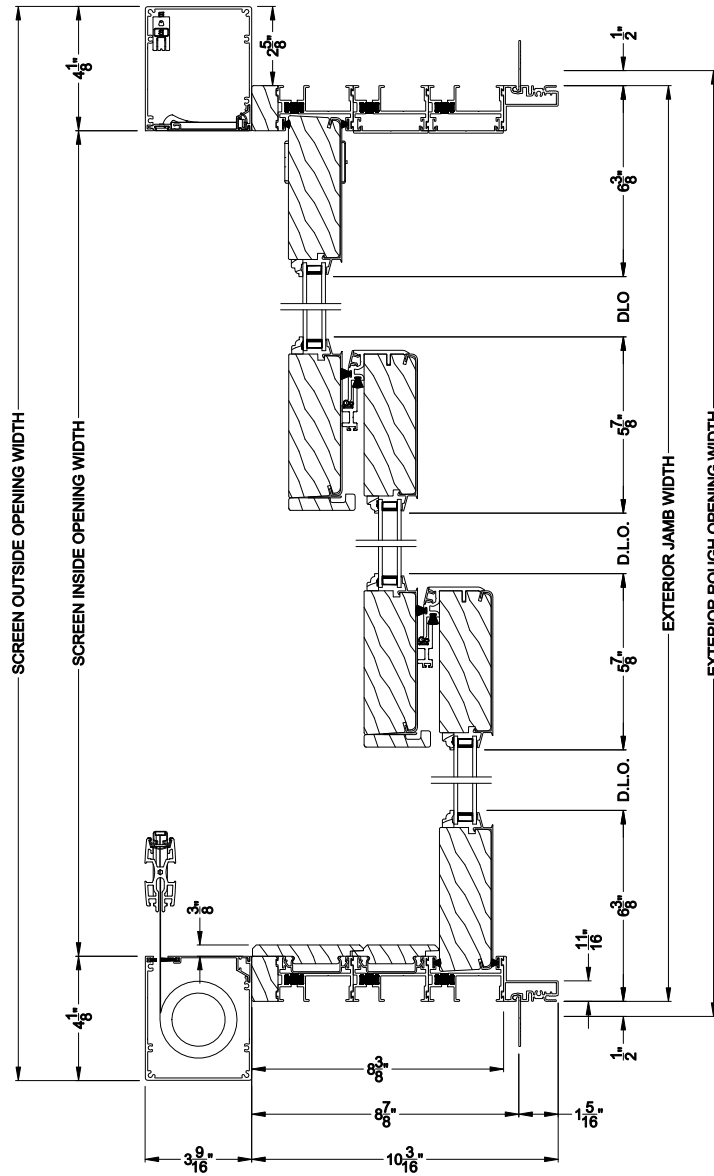

Weather Shield®

Premium Series™

1-3/4" Multi-Slide Doors

CROSS SECTION DETAILS

PREMIUM 1-3/4" MULTI-SLIDE PATIO DOOR (8719)

Vertical Section - Standard Sill - 3 or Bi-parting 6 Panel Door
Shown with optional Center screen - recess mounted

PREMIUM 1-3/4" MULTI-SLIDE PATIO DOOR (8719)

Vertical Section - with Sill Riser - 3 or Bi-parting 6 Panel Door
Shown with optional Center screen - recess mounted

PREMIUM 1-3/4" MULTI-SLIDE PATIO DOOR (8719)

Vertical Section - Standard Sill - 3 or Bi-parting 6 Panel Door
Shown with optional Center screen - flush mounted

PREMIUM 1-3/4" MULTI-SLIDE PATIO DOOR (8719)

Vertical Section - with Sill Riser - 3 or Bi-parting 6 Panel Door
Shown with optional Center screen - flush mounted

Note: All dimensions are approximate. Weather Shield reserves the right to change specifications without notice.

PREMIUM 1-3/4" MULTI-SLIDE PATIO DOOR (8719)

Horizontal Section - 3 Panel Door
 Shown with optional Center screen