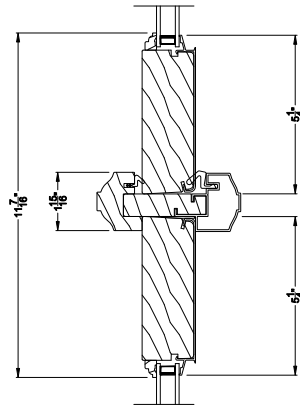

Note: All dimensions are approximate. Weather Shield reserves the right to change specifications without notice.

PREMIUM 1-3/4" MULTI-SLIDE PATIO DOOR (8719)

Horizontal Section - 3 Panel Door
 Shown with optional Center screen

Note: All dimensions are approximate. Weather Shield reserves the right to change specifications without notice.

Weather Shield®

Premium Series™

1-3/4" Multi-Slide Doors

CROSS SECTION DETAILS

PREMIUM 1-3/4" MULTI-SLIDE PATIO DOOR (8719)
Horizontal Section - Bi-parting stiles