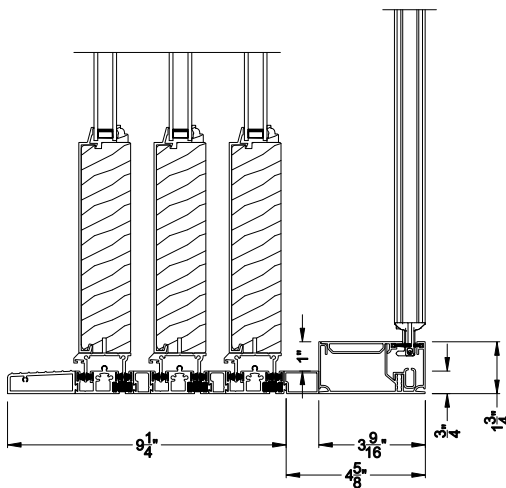

Weather Shield®

Premium Series™

1-3/4" Multi-Slide Doors

CROSS SECTION DETAILS

PREMIUM 1-3/4" MULTI-SLIDE PATIO DOOR (8719)

Vertical Section - Standard Sill - 3 or Bi-parting 6 Panel Door
Shown with optional Center screen - recess mounted

PREMIUM 1-3/4" MULTI-SLIDE PATIO DOOR (8719)

Vertical Section - with Sill Riser - 3 or Bi-parting 6 Panel Door
Shown with optional Center screen - recess mounted

PREMIUM 1-3/4" MULTI-SLIDE PATIO DOOR (8719)

Vertical Section - Standard Sill - 3 or Bi-parting 6 Panel Door
Shown with optional Center screen - flush mounted

PREMIUM 1-3/4" MULTI-SLIDE PATIO DOOR (8719)

Vertical Section - with Sill Riser - 3 or Bi-parting 6 Panel Door
Shown with optional Center screen - flush mounted