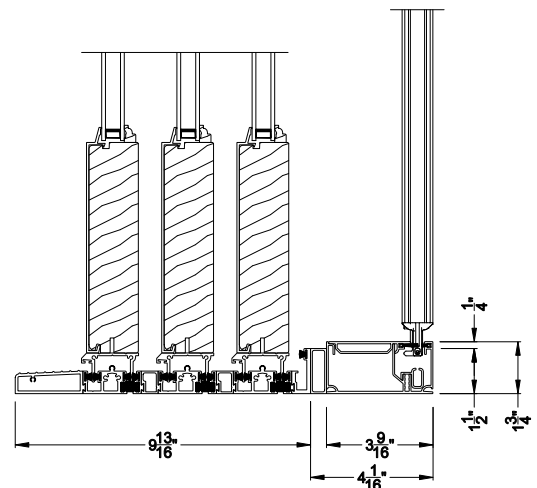

Weather Shield®

Premium Series™

1-3/4" Multi-Slide Doors

CROSS SECTION DETAILS

PREMIUM 1-3/4" MULTI-SLIDE PATIO DOOR (8719)

Vertical Section - Standard Sill - 3 or Bi-parting 6 Panel Door
Shown with optional Center screen - recess mounted

PREMIUM 1-3/4" MULTI-SLIDE PATIO DOOR (8719)

Vertical Section - with Sill Riser - 3 or Bi-parting 6 Panel Door
Shown with optional Center screen - recess mounted

PREMIUM 1-3/4" MULTI-SLIDE PATIO DOOR (8719)

Vertical Section - Standard Sill - 3 or Bi-parting 6 Panel Door
Shown with optional Center screen - flush mounted

PREMIUM 1-3/4" MULTI-SLIDE PATIO DOOR (8719)

Vertical Section - with Sill Riser - 3 or Bi-parting 6 Panel Door
Shown with optional Center screen - flush mounted