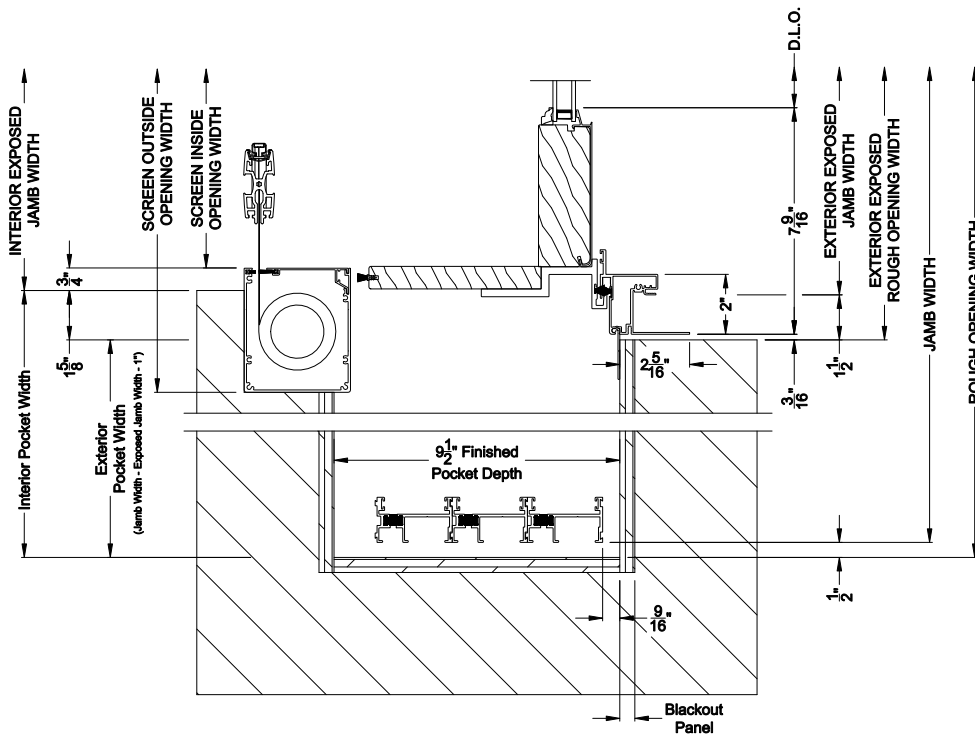

Note: All dimensions are approximate. Weather Shield reserves the right to change specifications without notice.

PREMIUM 1-3/4" MULTI-SLIDE PATIO DOOR (8719)

Horizontal Section - 3 Panel Door
 Shown with optional Center screen

Note: All dimensions are approximate. Weather Shield reserves the right to change specifications without notice.

Weather Shield®

Premium Series™

1-3/4" Multi-Slide Doors

CROSS SECTION DETAILS

PREMIUM 1-3/4" MULTI-SLIDE PATIO DOOR (8719)
Horizontal Section - Bi-parting stiles

PREMIUM 1-3/4" MULTI-SLIDE PATIO DOOR (8719)
Horizontal Section - 3 Panel or Bi-parting 6 Panel Door
Shown with optional Center screen

Note: All dimensions are approximate. Weather Shield reserves the right to change specifications without notice.