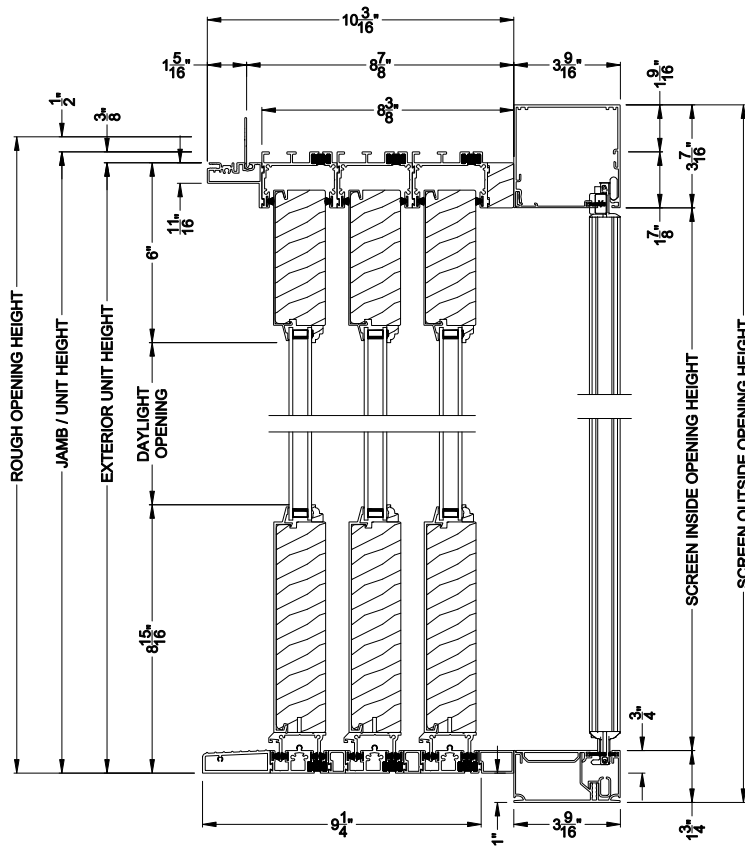

Weather Shield®

Premium Series™

1-3/4" Multi-Slide Doors

CROSS SECTION DETAILS

PREMIUM 1-3/4" MULTI-SLIDE PATIO DOOR (8719)

Vertical Section - Standard Sill - 3 or Bi-parting 6 Panel Door
Shown with optional Center screen - recess mounted

PREMIUM 1-3/4" MULTI-SLIDE PATIO DOOR (8719)

Vertical Section - with Sill Riser - 3 or Bi-parting 6 Panel Door
Shown with optional Center screen - recess mounted

PREMIUM 1-3/4" MULTI-SLIDE PATIO DOOR (8719)

Vertical Section - Standard Sill - 3 or Bi-parting 6 Panel Door
Shown with optional Center screen - flush mounted

PREMIUM 1-3/4" MULTI-SLIDE PATIO DOOR (8719)

Vertical Section - with Sill Riser - 3 or Bi-parting 6 Panel Door
Shown with optional Center screen - flush mounted

Note: All dimensions are approximate. Weather Shield reserves the right to change specifications without notice.

PREMIUM 1-3/4" MULTI-SLIDE PATIO DOOR (8719)

Horizontal Section - 3 Panel Door
 Shown with optional Center screen