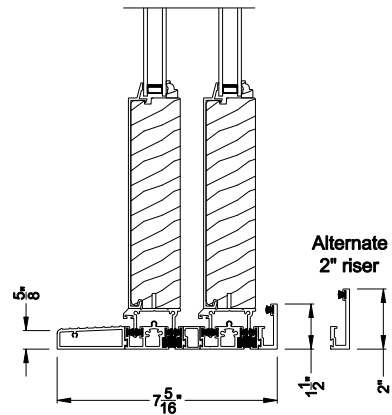

Weather Shield®

Premium Series™

1-3/4" Multi-Slide Doors

CROSS SECTION DETAILS

PREMIUM 1-3/4" MULTI-SLIDE PATIO DOOR (8719)
Vertical Section - Standard Sill - 2 or Bi-parting 4 Panel Door

PREMIUM 1-3/4" MULTI-SLIDE PATIO DOOR (8719)
Vertical Section - with Sill Riser - 2 or Bi-parting 4 Panel Door

PREMIUM 1-3/4" MULTI-SLIDE PATIO DOOR (8719)
Vertical Section - with T-track sill - 2 or Bi-parting 4 Panel Door

PREMIUM 1-3/4" MULTI-SLIDE PATIO DOOR (8719)
Vertical Section - With sill pan

Note: All dimensions are approximate. Weather Shield reserves the right to change specifications without notice.

PREMIUM 1-3/4" MULTI-SLIDE PATIO DOOR (8719)
Horizontal Section - Bi-parting stiles

PREMIUM 1-3/4" MULTI-SLIDE PATIO DOOR (8719)
Horizontal Pocket Section - 2 or Bi-parting 4 Panel Door

Note: All dimensions are approximate. Weather Shield reserves the right to change specifications without notice.