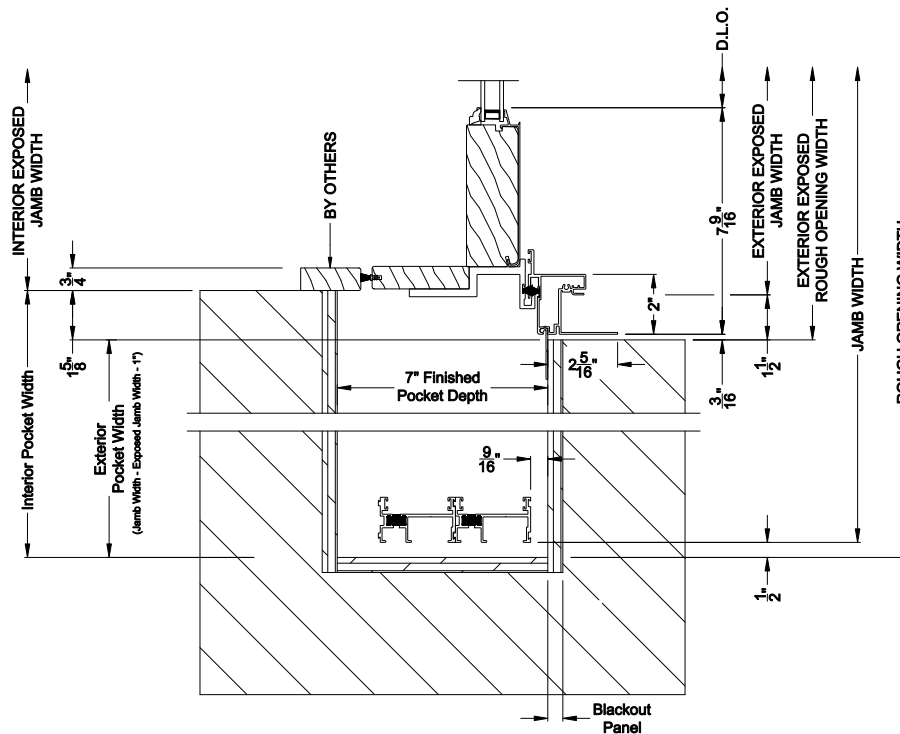

PREMIUM 1-3/4" MULTI-SLIDE PATIO DOOR (8719)
Vertical Section - with T-track sill - 2 or Bi-parting 4 Panel Door

PREMIUM 1-3/4" MULTI-SLIDE PATIO DOOR (8719)
Vertical Section - With sill pan

Note: All dimensions are approximate. Weather Shield reserves the right to change specifications without notice.

PREMIUM 1-3/4" MULTI-SLIDE PATIO DOOR (8719)
Horizontal Section - Bi-parting stiles

PREMIUM 1-3/4" MULTI-SLIDE PATIO DOOR (8719)
Horizontal Pocket Section - 2 or Bi-parting 4 Panel Door

Note: All dimensions are approximate. Weather Shield reserves the right to change specifications without notice.

PREMIUM 1-3/4" MULTI-SLIDE PATIO DOOR (8719)
Horizontal Motorized Pocket Section - 2 or Bi-parting 4 Panel Door

Note: All dimensions are approximate. Weather Shield reserves the right to change specifications without notice.

PREMIUM 1-3/4" MULTI-SLIDE DOOR (8619)
Horizontal Section - 2L2R Panel Inside Corner Door

Note: All dimensions are approximate. Weather Shield reserves the right to change specifications without notice.