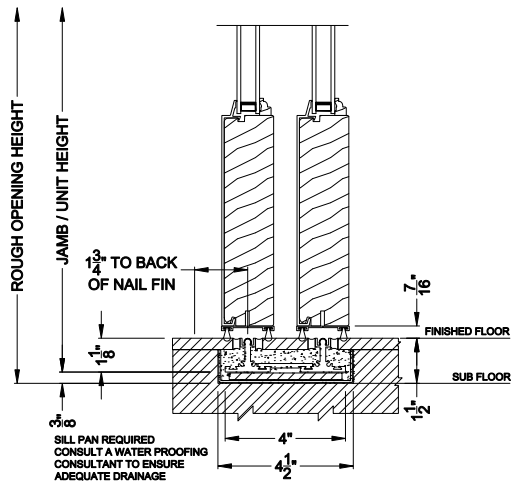

Weather Shield®

Premium Series™

1-3/4" Multi-Slide Doors

CROSS SECTION DETAILS

PREMIUM 1-3/4" MULTI-SLIDE PATIO DOOR (8719)
Vertical Section - Standard Sill - 2 or Bi-parting 4 Panel Door

PREMIUM 1-3/4" MULTI-SLIDE PATIO DOOR (8719)
Vertical Section - with Sill Riser - 2 or Bi-parting 4 Panel Door

PREMIUM 1-3/4" MULTI-SLIDE PATIO DOOR (8719)
Vertical Section - with T-track sill - 2 or Bi-parting 4 Panel Door

PREMIUM 1-3/4" MULTI-SLIDE PATIO DOOR (8719)
Vertical Section - With sill pan

Note: All dimensions are approximate. Weather Shield reserves the right to change specifications without notice.