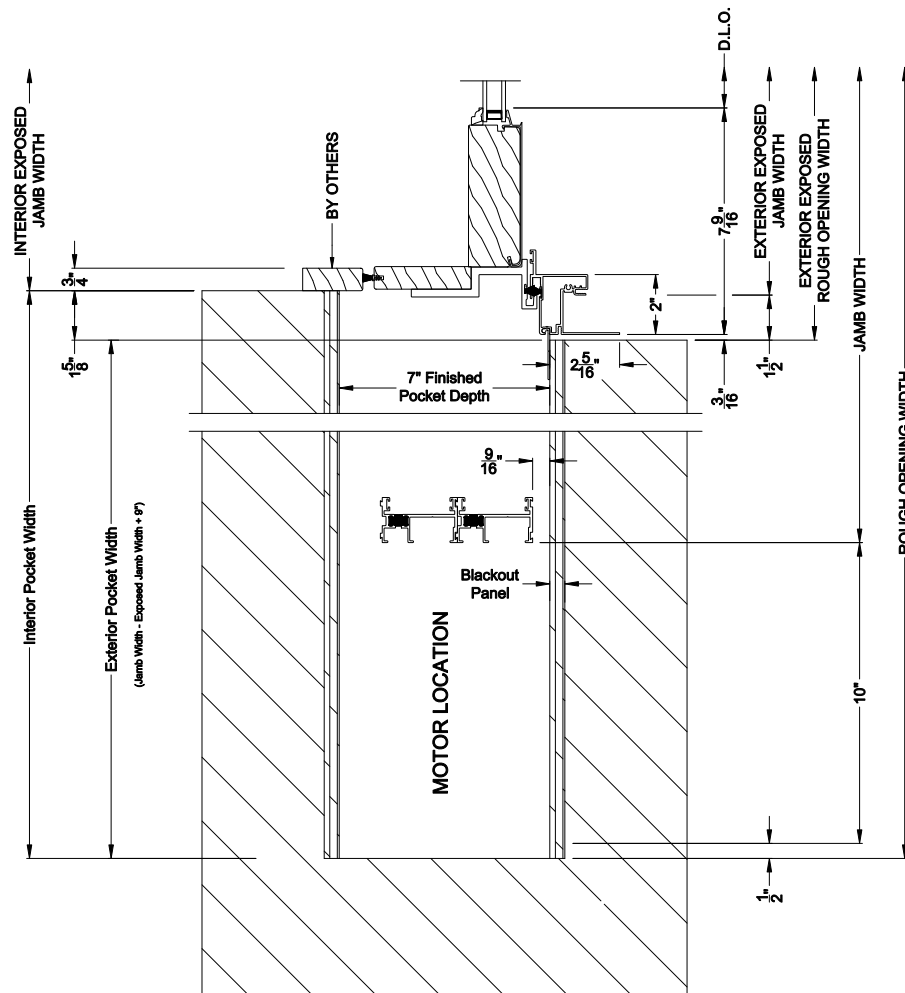

Weather Shield®

Premium Series™

1-3/4" Multi-Slide Doors

CROSS SECTION DETAILS

PREMIUM 1-3/4" MULTI-SLIDE PATIO DOOR (8719)
Vertical Section - Standard Sill - 2 or Bi-parting 4 Panel Door

PREMIUM 1-3/4" MULTI-SLIDE PATIO DOOR (8719)
Vertical Section - with Sill Riser - 2 or Bi-parting 4 Panel Door

PREMIUM 1-3/4" MULTI-SLIDE PATIO DOOR (8719)
Vertical Section - with T-track sill - 2 or Bi-parting 4 Panel Door

PREMIUM 1-3/4" MULTI-SLIDE PATIO DOOR (8719)
Vertical Section - With sill pan

Note: All dimensions are approximate. Weather Shield reserves the right to change specifications without notice.

PREMIUM 1-3/4" MULTI-SLIDE PATIO DOOR (8719)
Horizontal Section - Bi-parting stiles

PREMIUM 1-3/4" MULTI-SLIDE PATIO DOOR (8719)
Horizontal Pocket Section - 2 or Bi-parting 4 Panel Door

Note: All dimensions are approximate. Weather Shield reserves the right to change specifications without notice.

PREMIUM 1-3/4" MULTI-SLIDE PATIO DOOR (8719)
Horizontal Motorized Pocket Section - 2 or Bi-parting 4 Panel Door

Note: All dimensions are approximate. Weather Shield reserves the right to change specifications without notice.