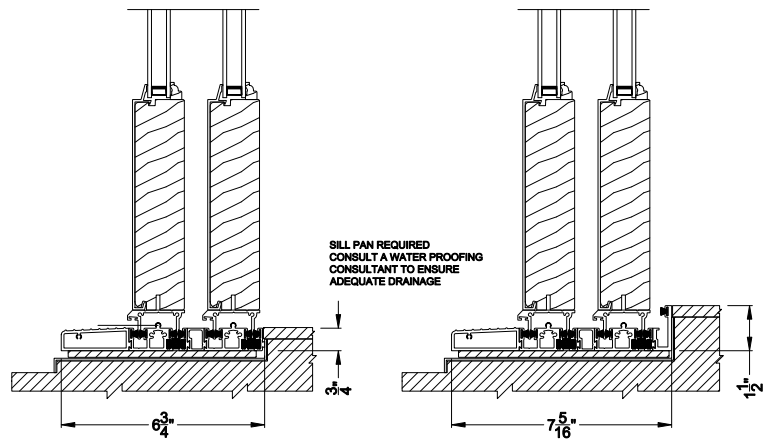

Weather Shield®

Premium Series™

1-3/4" Multi-Slide Doors

CROSS SECTION DETAILS

PREMIUM 1-3/4" MULTI-SLIDE PATIO DOOR (8719)
Vertical Section - Standard Sill - 2 or Bi-parting 4 Panel Door

PREMIUM 1-3/4" MULTI-SLIDE PATIO DOOR (8719)
Vertical Section - with Sill Riser - 2 or Bi-parting 4 Panel Door

PREMIUM 1-3/4" MULTI-SLIDE PATIO DOOR (8719)
Vertical Section - with T-track sill - 2 or Bi-parting 4 Panel Door

PREMIUM 1-3/4" MULTI-SLIDE PATIO DOOR (8719)
Vertical Section - With sill pan

Note: All dimensions are approximate. Weather Shield reserves the right to change specifications without notice.