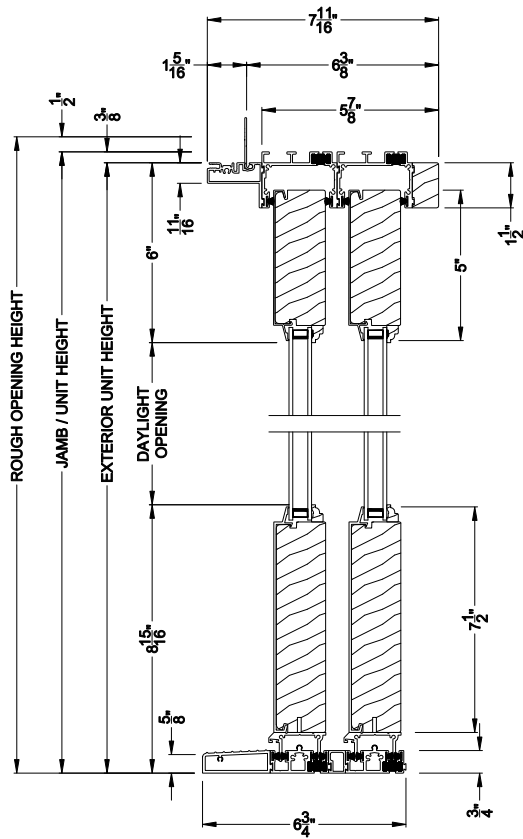

Weather Shield®

Premium Series™

1-3/4" Multi-Slide Doors

CROSS SECTION DETAILS

PREMIUM 1-3/4" MULTI-SLIDE PATIO DOOR (8719)
Vertical Section - Standard Sill - 2 or Bi-parting 4 Panel Door

PREMIUM 1-3/4" MULTI-SLIDE PATIO DOOR (8719)
Vertical Section - with Sill Riser - 2 or Bi-parting 4 Panel Door

PREMIUM 1-3/4" MULTI-SLIDE PATIO DOOR (8719)
Vertical Section - with T-track sill - 2 or Bi-parting 4 Panel Door

PREMIUM 1-3/4" MULTI-SLIDE PATIO DOOR (8719)
Vertical Section - With sill pan

Note: All dimensions are approximate. Weather Shield reserves the right to change specifications without notice.

PREMIUM 1-3/4" MULTI-SLIDE PATIO DOOR (8719)
Horizontal Section - Bi-parting stiles

PREMIUM 1-3/4" MULTI-SLIDE PATIO DOOR (8719)
Horizontal Pocket Section - 2 or Bi-parting 4 Panel Door

Note: All dimensions are approximate. Weather Shield reserves the right to change specifications without notice.

PREMIUM 1-3/4" MULTI-SLIDE DOOR (8619)
Horizontal Section - 2L2R Panel Inside Corner Door

Note: All dimensions are approximate. Weather Shield reserves the right to change specifications without notice.