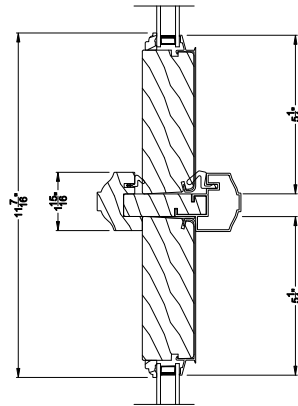

Weather Shield®

Premium Series™

1-3/4" Multi-Slide Doors

CROSS SECTION DETAILS

PREMIUM 1-3/4" MULTI-SLIDE PATIO DOOR (8719)
Vertical Section - Standard Sill - 2 or Bi-parting 4 Panel Door

PREMIUM 1-3/4" MULTI-SLIDE PATIO DOOR (8719)
Vertical Section - with Sill Riser - 2 or Bi-parting 4 Panel Door

PREMIUM 1-3/4" MULTI-SLIDE PATIO DOOR (8719)
Vertical Section - with T-track sill - 2 or Bi-parting 4 Panel Door

PREMIUM 1-3/4" MULTI-SLIDE PATIO DOOR (8719)
Vertical Section - With sill pan

Note: All dimensions are approximate. Weather Shield reserves the right to change specifications without notice.

PREMIUM 1-3/4" MULTI-SLIDE PATIO DOOR (8719)
Horizontal Section - Bi-parting stiles

PREMIUM 1-3/4" MULTI-SLIDE PATIO DOOR (8719)
Horizontal Pocket Section - 2 or Bi-parting 4 Panel Door

Note: All dimensions are approximate. Weather Shield reserves the right to change specifications without notice.

PREMIUM 1-3/4" MULTI-SLIDE DOOR (8619)
Horizontal Section - 2L2R Panel Inside Corner Door

Note: All dimensions are approximate. Weather Shield reserves the right to change specifications without notice.