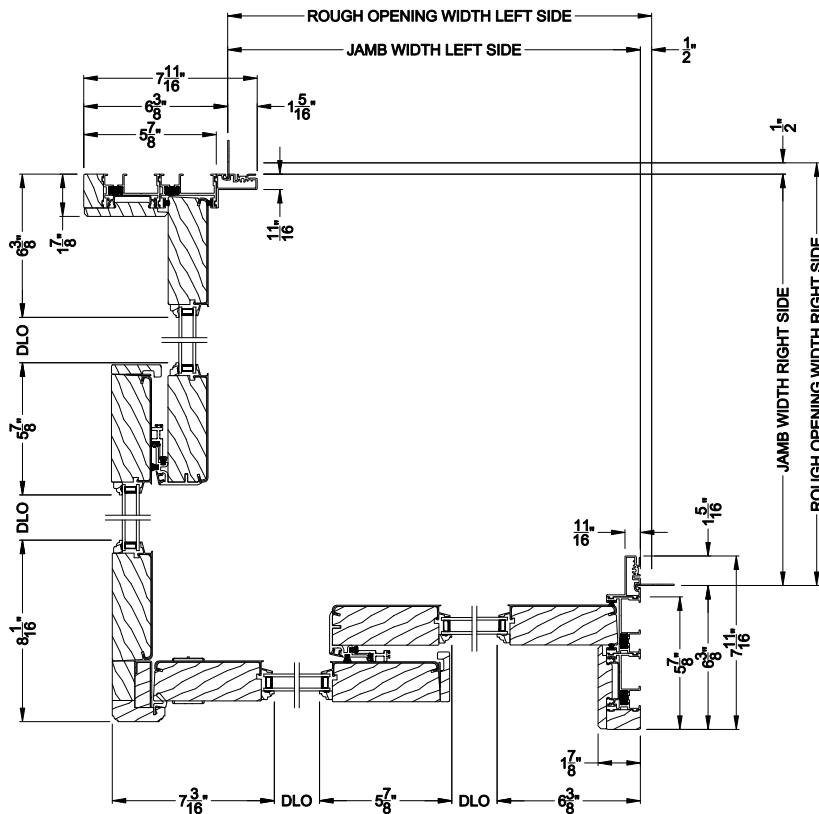

PREMIUM 1-3/4" MULTI-SLIDE PATIO DOOR (8719)
Horizontal Section - Bi-parting stiles

PREMIUM 1-3/4" MULTI-SLIDE PATIO DOOR (8719)
Horizontal Pocket Section - 2 or Bi-parting 4 Panel Door

Note: All dimensions are approximate. Weather Shield reserves the right to change specifications without notice.

PREMIUM 1-3/4" MULTI-SLIDE PATIO DOOR (8719)
Horizontal Motorized Pocket Section - 2 or Bi-parting 4 Panel Door

Note: All dimensions are approximate. Weather Shield reserves the right to change specifications without notice.