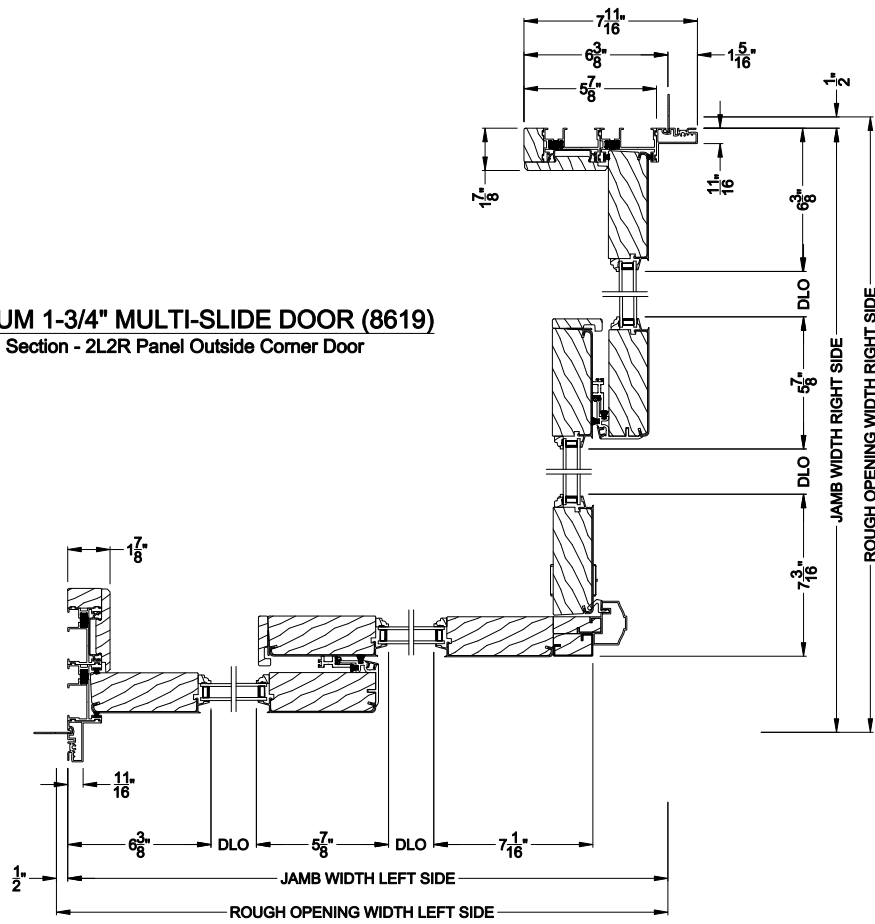

PREMIUM 1-3/4" MULTI-SLIDE PATIO DOOR (8719)
Horizontal Motorized Pocket Section - 2 or Bi-parting 4 Panel Door

Note: All dimensions are approximate. Weather Shield reserves the right to change specifications without notice.

PREMIUM 1-3/4" MULTI-SLIDE DOOR (8619)
Horizontal Section - 2L2R Panel Inside Corner Door

Note: All dimensions are approximate. Weather Shield reserves the right to change specifications without notice.

Weather Shield®

Premium Series™

1-3/4" Multi-Slide Doors

CROSS SECTION DETAILS

PREMIUM 1-3/4" MULTI-SLIDE DOOR (8619)
Horizontal Section - 2L2R Panel Outside Corner Door

Note: All dimensions are approximate. Weather Shield reserves the right to change specifications without notice.