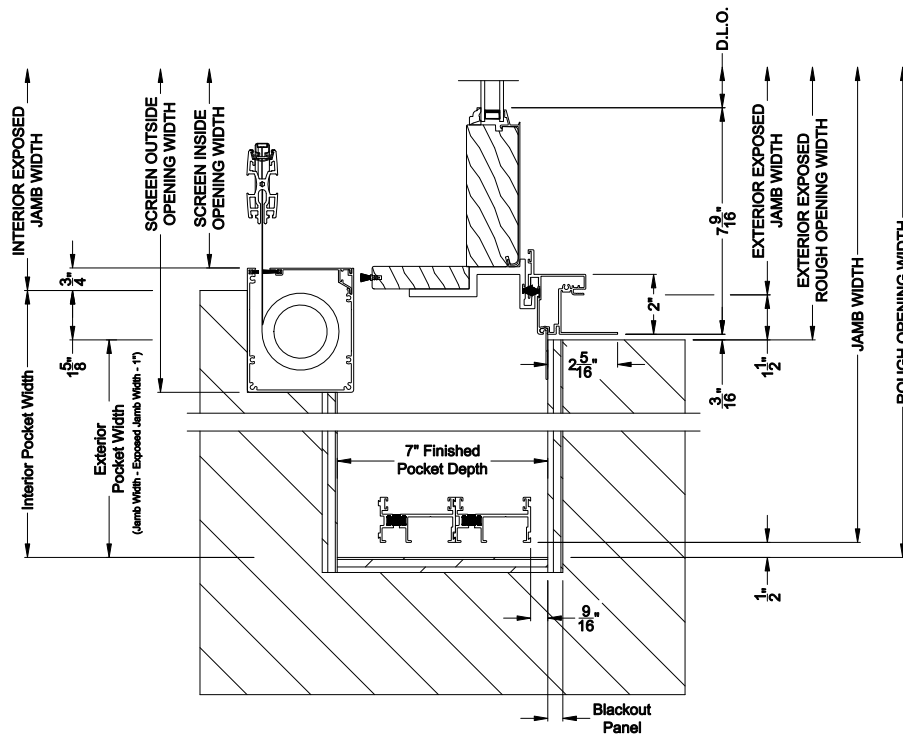

Note: All dimensions are approximate. Weather Shield reserves the right to change specifications without notice.

**PREMIUM 1-3/4" MULTI-SLIDE PATIO DOOR (8719)**

Horizontal Section - 2 Panel Door  
Shown with optional Center screen

Note: All dimensions are approximate. Weather Shield reserves the right to change specifications without notice.

**PREMIUM 1-3/4" MULTI-SLIDE PATIO DOOR (8719)**  
Horizontal Section - Bi-parting stiles