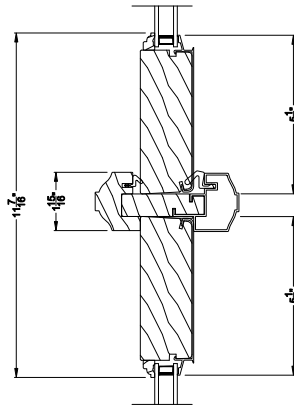

PREMIUM 1-3/4" MULTI-SLIDE PATIO DOOR (8719)
Horizontal Section - Bi-parting stiles