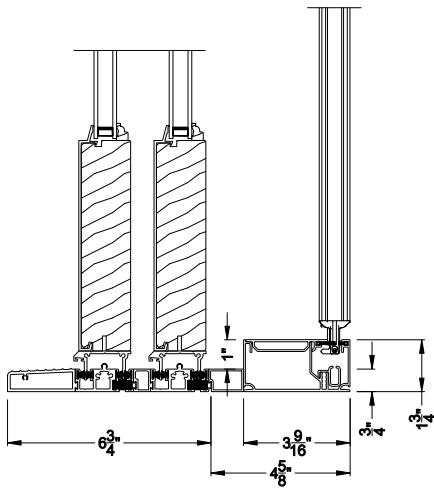

## CROSS SECTION DETAILS

**PREMIUM 1-3/4" MULTI-SLIDE PATIO DOOR (8719)**  
 Vertical Section - Standard Sill - 2 or Bi-parting 4 Panel Door  
 Shown with optional Center screen - recess mounted

**PREMIUM 1-3/4" MULTI-SLIDE PATIO DOOR (8719)**  
 Vertical Section - with Sill Riser - 2 or Bi-parting 4 Panel Door  
 Shown with optional Center screen - recess mounted