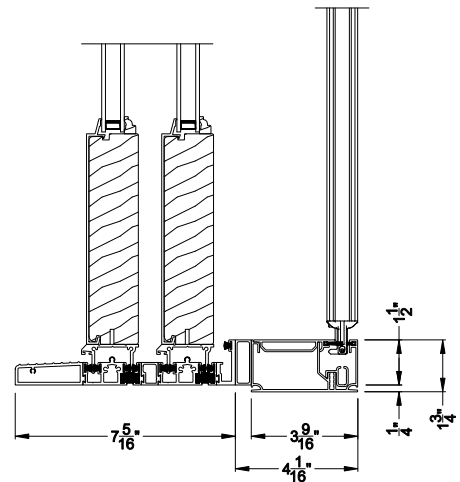

## CROSS SECTION DETAILS

**PREMIUM 1-3/4" MULTI-SLIDE PATIO DOOR (8719)**  
 Vertical Section - Standard Sill - 2 or Bi-parting 4 Panel Door  
 Shown with optional Center screen - recess mounted

**PREMIUM 1-3/4" MULTI-SLIDE PATIO DOOR (8719)**  
 Vertical Section - with Sill Riser - 2 or Bi-parting 4 Panel Door  
 Shown with optional Center screen - recess mounted