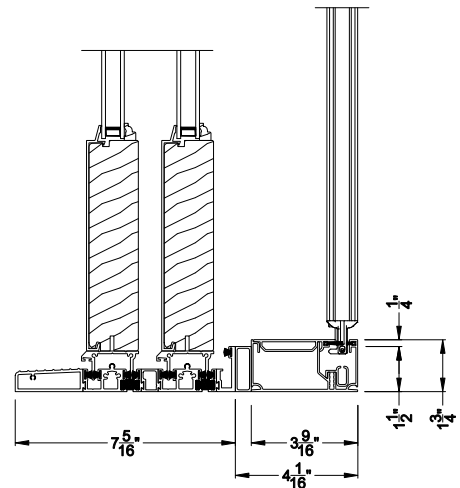

PREMIUM 1-3/4" MULTI-SLIDE PATIO DOOR (8719)
Vertical Section - with Sill Riser - 2 or Bi-parting 4 Panel Door
Shown with optional Center screen - flush mounted

Note: All dimensions are approximate. Weather Shield reserves the right to change specifications without notice.