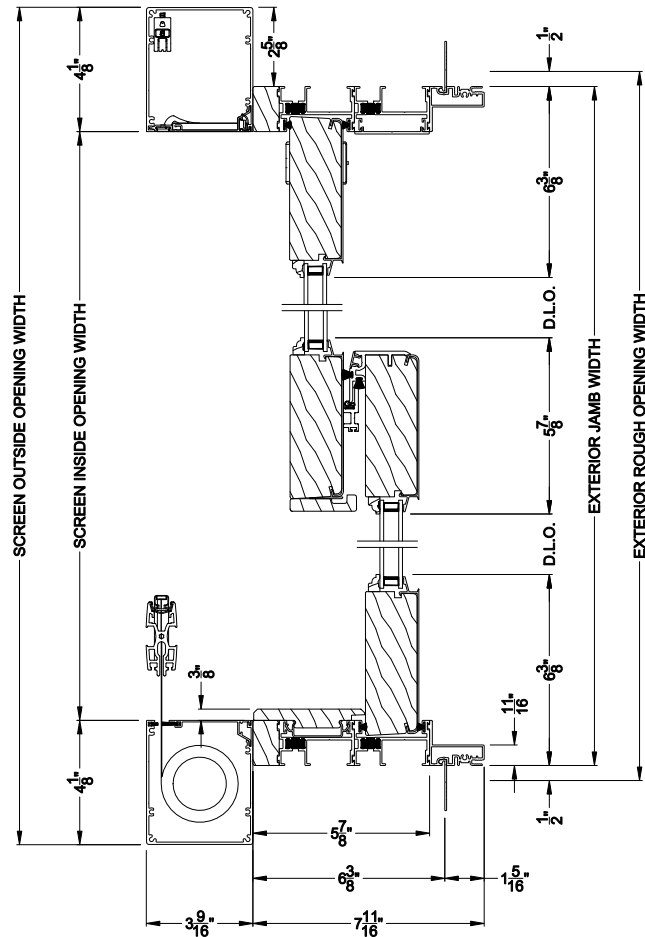

PREMIUM 1-3/4" MULTI-SLIDE PATIO DOOR (8719)

Horizontal Section - 2 Panel Door
Shown with optional Center screen

Note: All dimensions are approximate. Weather Shield reserves the right to change specifications without notice.