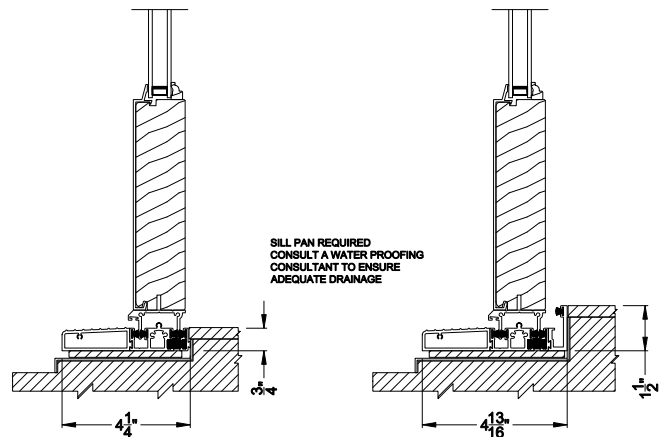

Weather Shield®

Premium Series™

1-3/4" Multi-Slide Doors

CROSS SECTION DETAILS

PREMIUM 1-3/4" MULTI-SLIDE PATIO DOOR (8719)
Vertical Section - Standard Sill - 1 or Bi-parting 2 Panel Door

PREMIUM 1-3/4" MULTI-SLIDE PATIO DOOR (8719)
Vertical Section - with Sill Riser - 1 or Bi-parting 2 Panel Door

PREMIUM 1-3/4" MULTI-SLIDE PATIO DOOR (8719)
Vertical Section - with T-track sill - 1 or Bi-parting 2 Panel Door

PREMIUM 1-3/4" MULTI-SLIDE PATIO DOOR (8719)
Vertical Section - With sill pan

Note: All dimensions are approximate. Weather Shield reserves the right to change specifications without notice.

Note: All dimensions are approximate. Weather Shield reserves the right to change specifications without notice.

Weather Shield®

Premium Series™

1-3/4" Multi-Slide Doors

CROSS SECTION DETAILS

PREMIUM 1-3/4" MULTI-SLIDE PATIO DOOR (8719)
Horizontal Motorized Pocket Section - 1 or Bi-parting 2 Panel Door

Note: All dimensions are approximate. Weather Shield reserves the right to change specifications without notice.