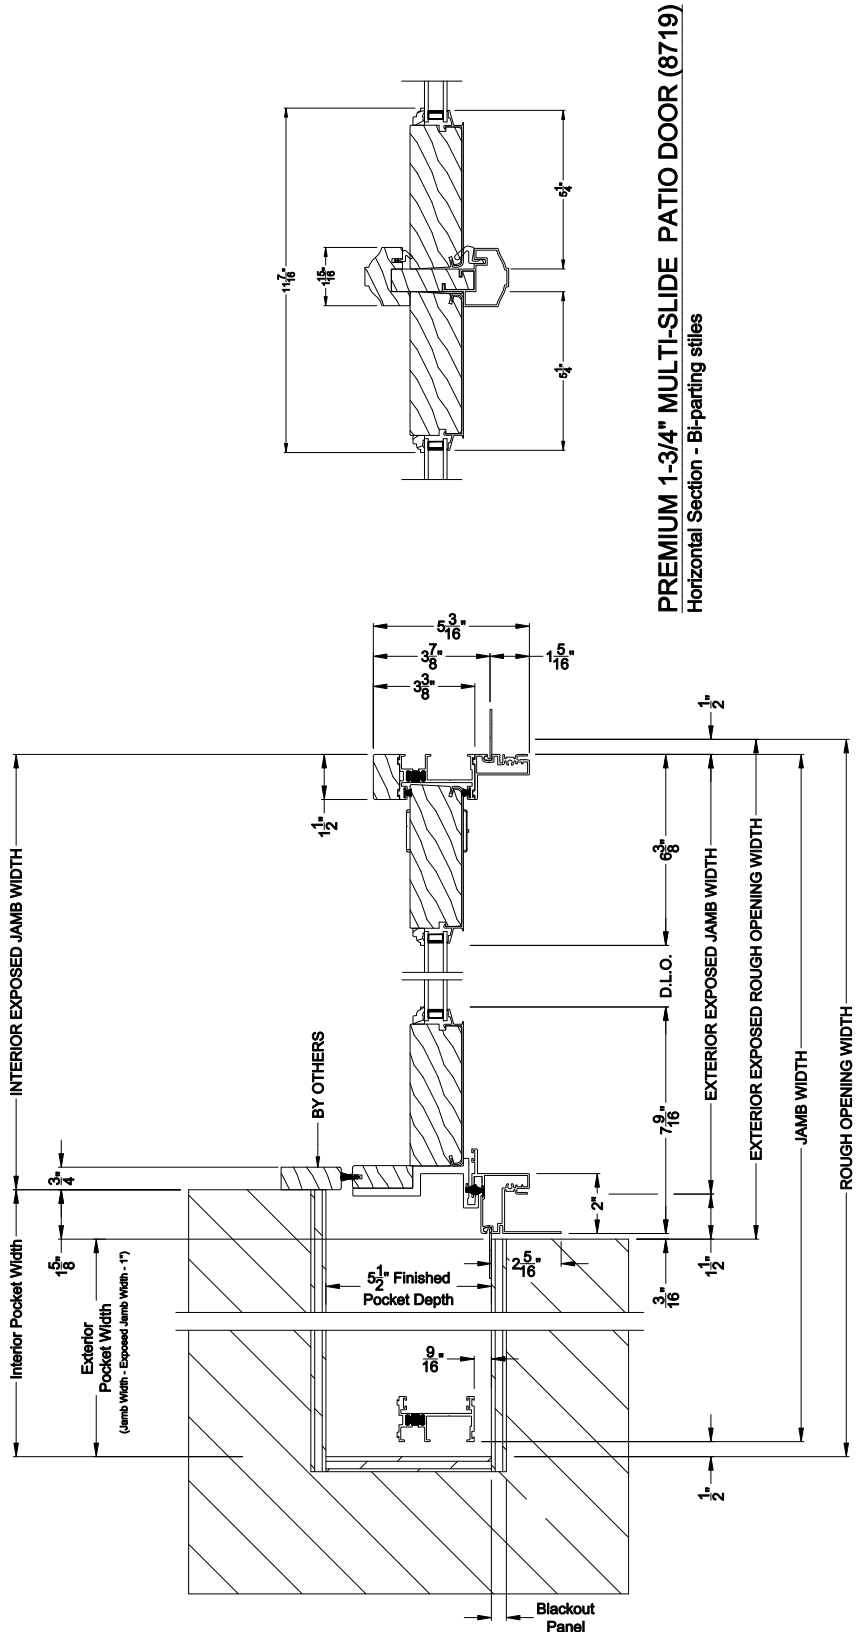

PREMIUM 1-3/4" MULTI-SLIDE PATIO DOOR (8719)
Vertical Section - with T-track sill - 1 or Bi-parting 2 Panel Door

PREMIUM 1-3/4" MULTI-SLIDE PATIO DOOR (8719)
Vertical Section - With sill pan

Weather Shield®

Premium Series™

1-3/4" Multi-Slide Doors

CROSS SECTION DETAILS

PREMIUM 1-3/4" MULTI-SLIDE PATIO DOOR (8719)
Horizontal Section - Bi-parting stiles

Note: All dimensions are approximate. Weather Shield reserves the right to change specifications without notice.