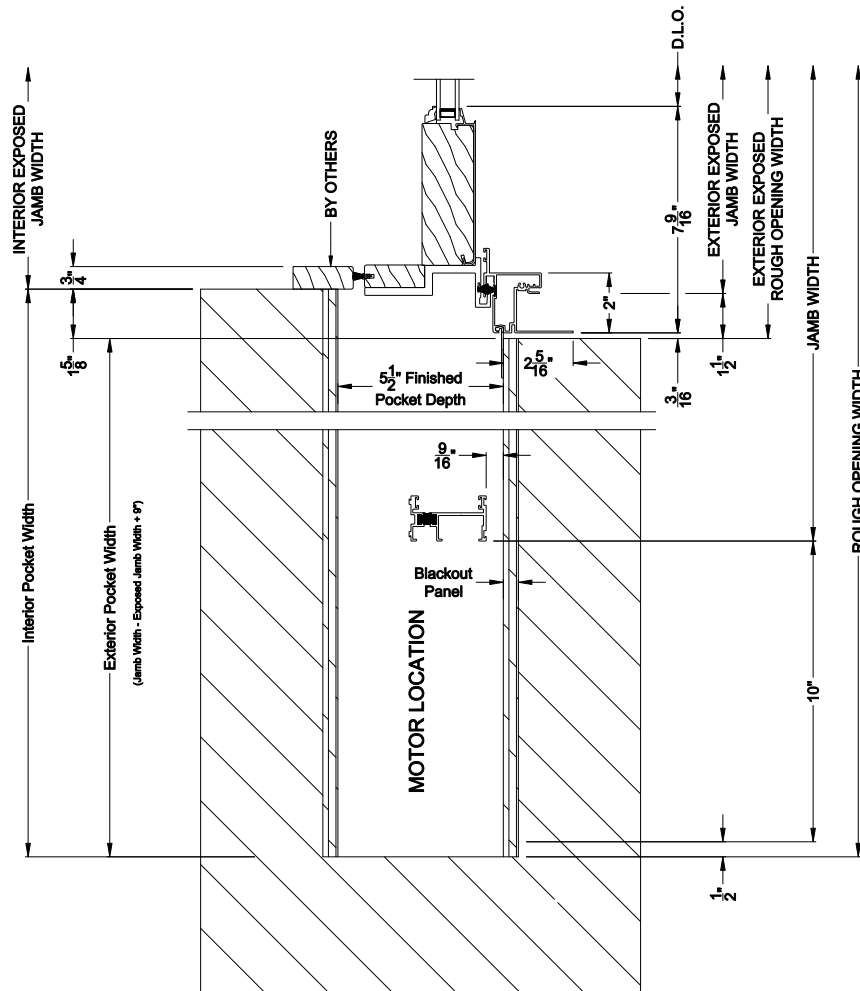

PREMIUM 1-3/4" MULTI-SLIDE PATIO DOOR (8719)
Vertical Section - with T-track sill - 1 or Bi-parting 2 Panel Door

PREMIUM 1-3/4" MULTI-SLIDE PATIO DOOR (8719)
Vertical Section - With sill pan

Note: All dimensions are approximate. Weather Shield reserves the right to change specifications without notice.

Weather Shield®

Premium Series™

1-3/4" Multi-Slide Doors

CROSS SECTION DETAILS

PREMIUM 1-3/4" MULTI-SLIDE PATIO DOOR (8719)
 Horizontal Section - Bi-parting stiles

PREMIUM 1-3/4" MULTI-SLIDE PATIO DOOR (8719)
 Horizontal Pocket Section - 1 or Bi-parting 2 Panel Door

Note: All dimensions are approximate. Weather Shield reserves the right to change specifications without notice.

Weather Shield®

Premium Series™

1-3/4" Multi-Slide Doors

CROSS SECTION DETAILS

PREMIUM 1-3/4" MULTI-SLIDE PATIO DOOR (8719)
Horizontal Motorized Pocket Section - 1 or Bi-parting 2 Panel Door

Note: All dimensions are approximate. Weather Shield reserves the right to change specifications without notice.