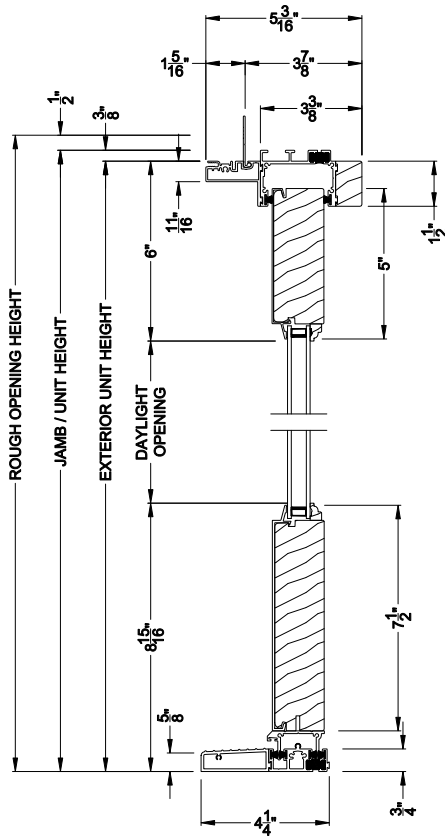

Weather Shield®

Premium Series™

1-3/4" Multi-Slide Doors

CROSS SECTION DETAILS

PREMIUM 1-3/4" MULTI-SLIDE PATIO DOOR (8719)
Vertical Section - Standard Sill - 1 or Bi-parting 2 Panel Door

PREMIUM 1-3/4" MULTI-SLIDE PATIO DOOR (8719)
Vertical Section - with Sill Riser - 1 or Bi-parting 2 Panel Door

PREMIUM 1-3/4" MULTI-SLIDE PATIO DOOR (8719)
Vertical Section - with T-track sill - 1 or Bi-parting 2 Panel Door

PREMIUM 1-3/4" MULTI-SLIDE PATIO DOOR (8719)
Vertical Section - With sill pan

Note: All dimensions are approximate. Weather Shield reserves the right to change specifications without notice.

Note: All dimensions are approximate. Weather Shield reserves the right to change specifications without notice.

Weather Shield®

Premium Series™

1-3/4" Multi-Slide Doors

CROSS SECTION DETAILS

PREMIUM 1-3/4" MULTI-SLIDE PATIO DOOR (8719)
Horizontal Motorized Pocket Section - 1 or Bi-parting 2 Panel Door

Note: All dimensions are approximate. Weather Shield reserves the right to change specifications without notice.