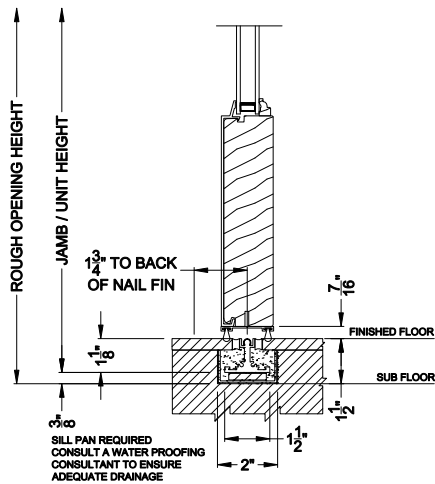

Weather Shield®

Premium Series™

1-3/4" Multi-Slide Doors

CROSS SECTION DETAILS

PREMIUM 1-3/4" MULTI-SLIDE PATIO DOOR (8719)
Vertical Section - Standard Sill - 1 or Bi-parting 2 Panel Door

PREMIUM 1-3/4" MULTI-SLIDE PATIO DOOR (8719)
Vertical Section - with Sill Riser - 1 or Bi-parting 2 Panel Door

PREMIUM 1-3/4" MULTI-SLIDE PATIO DOOR (8719)
Vertical Section - with T-track sill - 1 or Bi-parting 2 Panel Door

PREMIUM 1-3/4" MULTI-SLIDE PATIO DOOR (8719)
Vertical Section - With sill pan

Note: All dimensions are approximate. Weather Shield reserves the right to change specifications without notice.

Note: All dimensions are approximate. Weather Shield reserves the right to change specifications without notice.