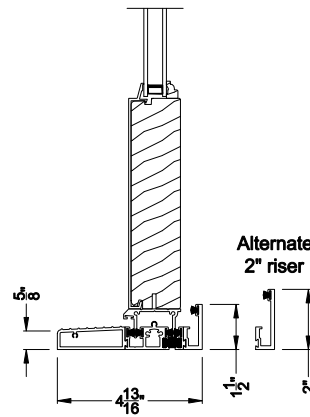

Weather Shield®

Premium Series™

1-3/4" Multi-Slide Doors

CROSS SECTION DETAILS

PREMIUM 1-3/4" MULTI-SLIDE PATIO DOOR (8719)
Vertical Section - Standard Sill - 1 or Bi-parting 2 Panel Door

PREMIUM 1-3/4" MULTI-SLIDE PATIO DOOR (8719)
Vertical Section - with Sill Riser - 1 or Bi-parting 2 Panel Door

PREMIUM 1-3/4" MULTI-SLIDE PATIO DOOR (8719)
Vertical Section - with T-track sill - 1 or Bi-parting 2 Panel Door

PREMIUM 1-3/4" MULTI-SLIDE PATIO DOOR (8719)
Vertical Section - With sill pan

Note: All dimensions are approximate. Weather Shield reserves the right to change specifications without notice.

Note: All dimensions are approximate. Weather Shield reserves the right to change specifications without notice.