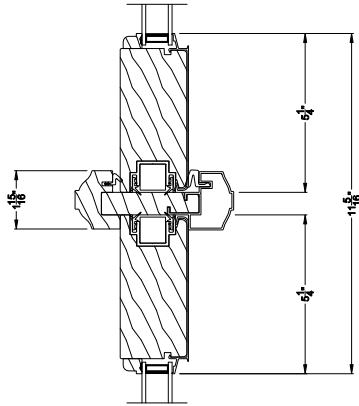

PREMIUM LIFT & SLIDE PATIO DOOR (8716)
Vertical Section - with sill pan

PREMIUM LIFT & SLIDE PATIO DOOR (8716)
Vertical Section - with sill pan

Note: All dimensions are approximate. Weather Shield reserves the right to change specifications without notice.

Weather Shield®

Premium Series™

Lift & Slide Doors

CROSS SECTION DETAILS

PREMIUM LIFT & SLIDE PATIO DOOR (8716)
Horizontal Section - 5 Panel Door

Note: All dimensions are approximate. Weather Shield reserves the right to change specifications without notice.

Weather Shield®

Premium Series™

Lift & Slide Doors

CROSS SECTION DETAILS

PREMIUM LIFT & SLIDE PATIO DOOR (8716)
Horizontal Section - Bi-parting sillies

PREMIUM LIFT & SLIDE PATIO DOOR (8716)
Horizontal Pocket Section - 5 or Bi-parting 10 Panel Door