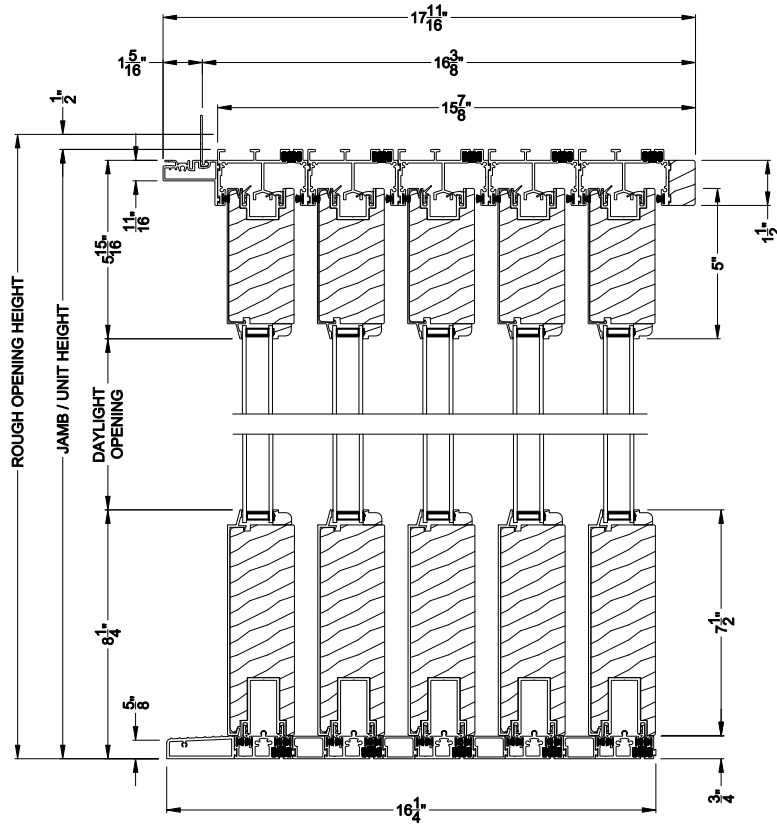

Weather Shield®

Premium Series™

Lift & Slide Doors

CROSS SECTION DETAILS

PREMIUM LIFT & SLIDE PATIO DOOR (8716)
Vertical Section - Standard Sill - 5 or Bi-parting 10 Panel Door

PREMIUM LIFT & SLIDE PATIO DOOR (8716)
Vertical Section - with Sill Riser - 5 or Bi-parting 10 Panel Door

PREMIUM LIFT & SLIDE PATIO DOOR (8716)
Vertical Section - with sill pan

PREMIUM LIFT & SLIDE PATIO DOOR (8716)
Vertical Section - with sill pan

Note: All dimensions are approximate. Weather Shield reserves the right to change specifications without notice.

Weather Shield®

Premium Series™

Lift & Slide Doors

CROSS SECTION DETAILS

PREMIUM LIFT & SLIDE PATIO DOOR (8716)
Horizontal Section - 5 Panel Door

Note: All dimensions are approximate. Weather Shield reserves the right to change specifications without notice.

Note: All dimensions are approximate. Weather Shield reserves the right to change specifications without notice.