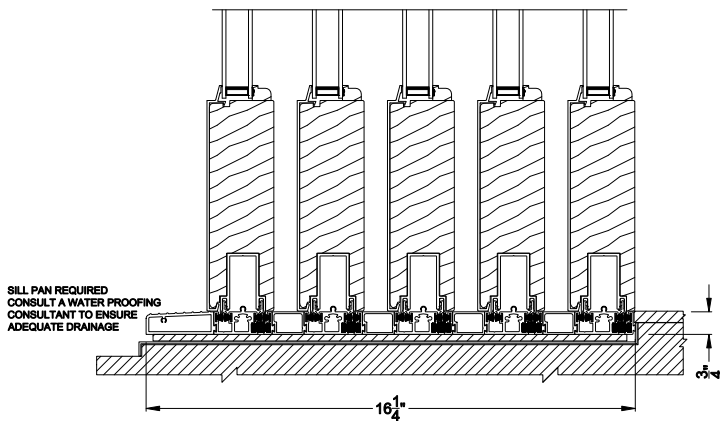

Weather Shield®

Premium Series™

Lift & Slide Doors

CROSS SECTION DETAILS

PREMIUM LIFT & SLIDE PATIO DOOR (8716)
Vertical Section - Standard Sill - 5 or Bi-parting 10 Panel Door

PREMIUM LIFT & SLIDE PATIO DOOR (8716)
Vertical Section - with Sill Riser - 5 or Bi-parting 10 Panel Door

PREMIUM LIFT & SLIDE PATIO DOOR (8716)
Vertical Section - with sill pan

PREMIUM LIFT & SLIDE PATIO DOOR (8716)
Vertical Section - with sill pan

Note: All dimensions are approximate. Weather Shield reserves the right to change specifications without notice.

Weather Shield®

Premium Series™

Lift & Slide Doors

CROSS SECTION DETAILS

PREMIUM LIFT & SLIDE PATIO DOOR (8716)
Horizontal Section - 5 Panel Door

Note: All dimensions are approximate. Weather Shield reserves the right to change specifications without notice.

Note: All dimensions are approximate. Weather Shield reserves the right to change specifications without notice.