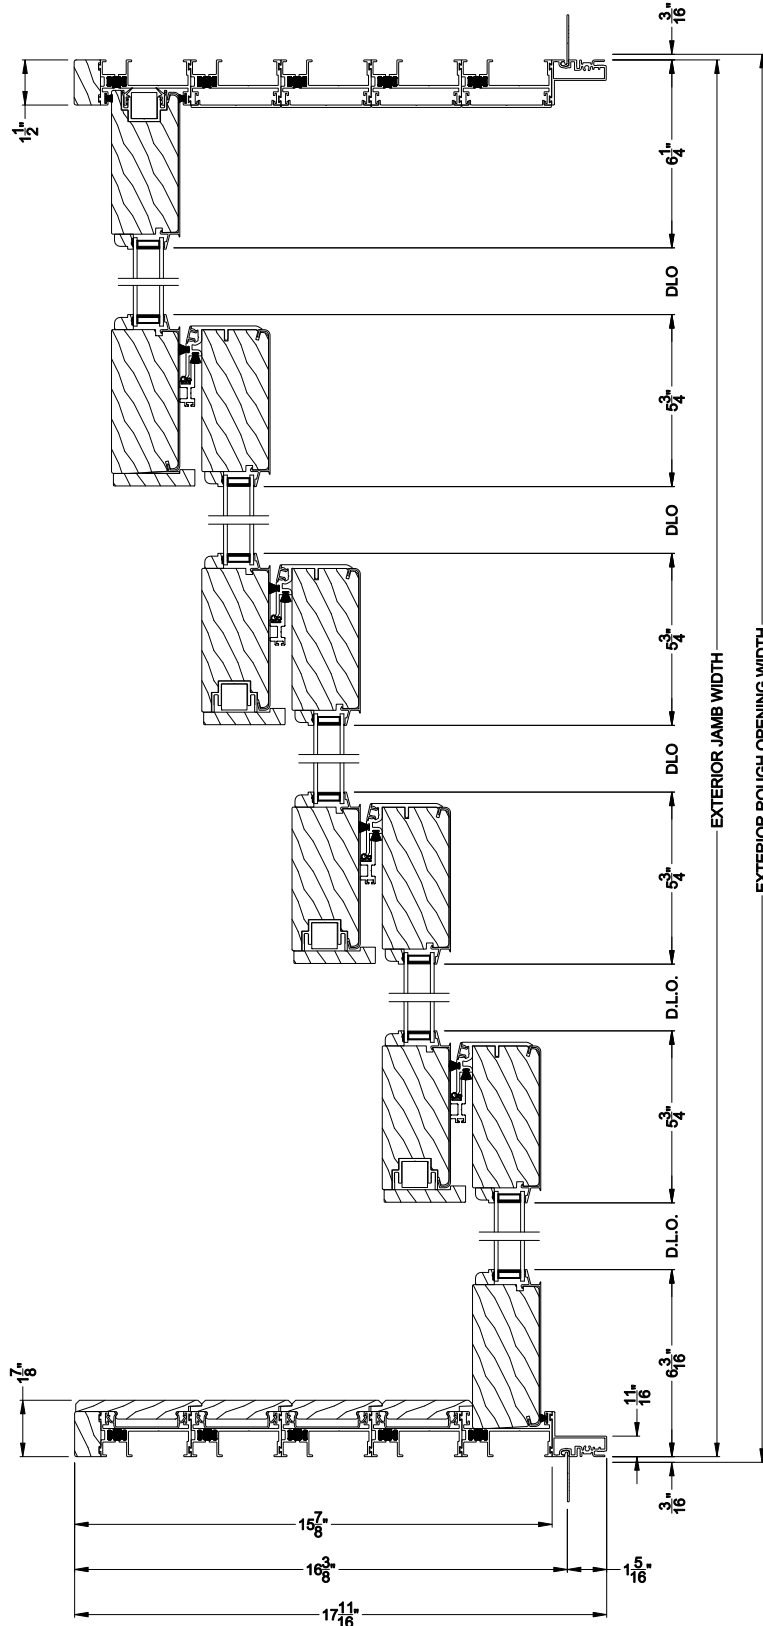

Weather Shield®

Premium Series™

Lift & Slide Doors

CROSS SECTION DETAILS

PREMIUM LIFT & SLIDE PATIO DOOR (8716)
Vertical Section - Standard Sill - 5 or Bi-parting 10 Panel Door

PREMIUM LIFT & SLIDE PATIO DOOR (8716)
Vertical Section - with Sill Riser - 5 or Bi-parting 10 Panel Door

PREMIUM LIFT & SLIDE PATIO DOOR (8716)
Vertical Section - with sill pan

PREMIUM LIFT & SLIDE PATIO DOOR (8716)
Vertical Section - with sill pan

Note: All dimensions are approximate. Weather Shield reserves the right to change specifications without notice.

Weather Shield®

Premium Series™

Lift & Slide Doors

CROSS SECTION DETAILS

PREMIUM LIFT & SLIDE PATIO DOOR (8716)
Horizontal Section - 5 Panel Door

Note: All dimensions are approximate. Weather Shield reserves the right to change specifications without notice.

Note: All dimensions are approximate. Weather Shield reserves the right to change specifications without notice.