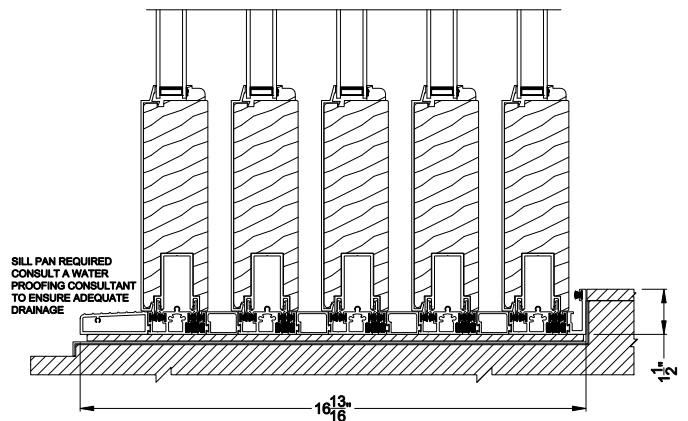

Weather Shield®

Premium Series™

Lift & Slide Doors

CROSS SECTION DETAILS

PREMIUM LIFT & SLIDE PATIO DOOR (8716)
Vertical Section - Standard Sill - 5 or Bi-parting 10 Panel Door

PREMIUM LIFT & SLIDE PATIO DOOR (8716)
Vertical Section - with Sill Riser - 5 or Bi-parting 10 Panel Door

PREMIUM LIFT & SLIDE PATIO DOOR (8716)
Vertical Section - with sill pan

PREMIUM LIFT & SLIDE PATIO DOOR (8716)
Vertical Section - with sill pan

Note: All dimensions are approximate. Weather Shield reserves the right to change specifications without notice.

Weather Shield®

Premium Series™

Lift & Slide Doors

CROSS SECTION DETAILS

PREMIUM LIFT & SLIDE PATIO DOOR (8716)
Horizontal Section - 5 Panel Door

Note: All dimensions are approximate. Weather Shield reserves the right to change specifications without notice.

Note: All dimensions are approximate. Weather Shield reserves the right to change specifications without notice.