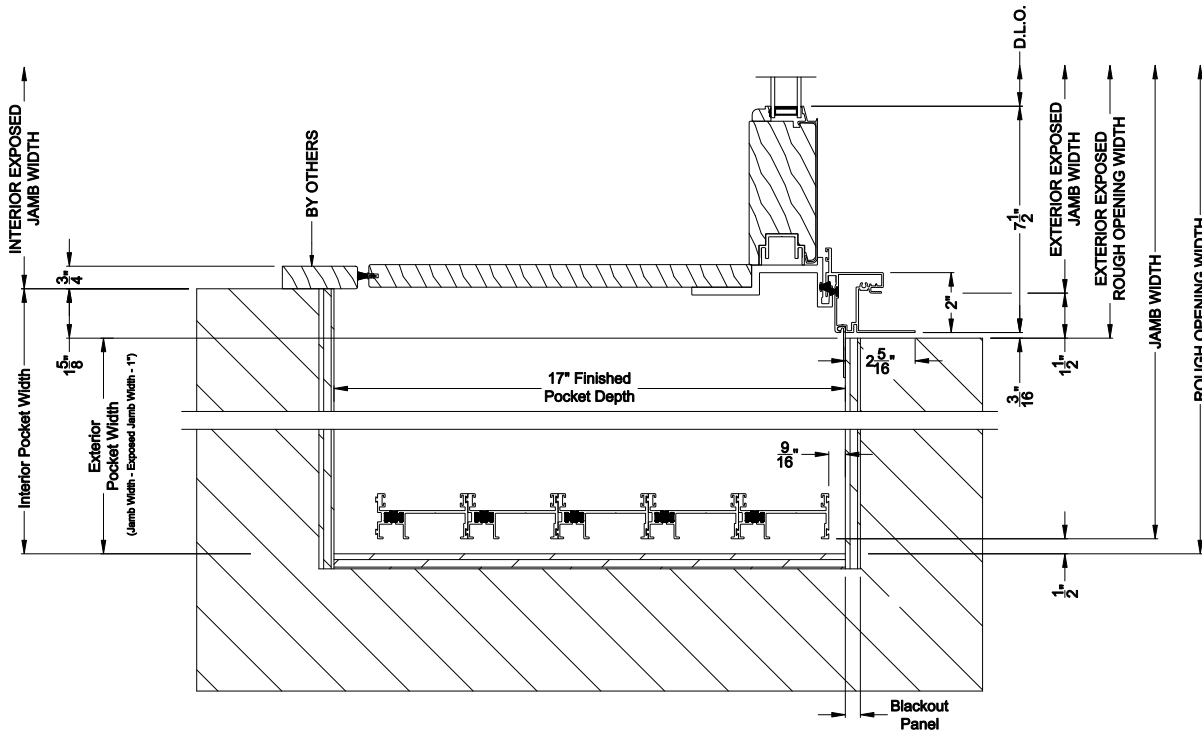

Weather Shield®

Premium Series™

Lift & Slide Doors

CROSS SECTION DETAILS

PREMIUM LIFT & SLIDE PATIO DOOR (8716)
Horizontal Section - 5 Panel Door

Note: All dimensions are approximate. Weather Shield reserves the right to change specifications without notice.

Weather Shield®

Premium Series™

Lift & Slide Doors

CROSS SECTION DETAILS

PREMIUM LIFT & SLIDE PATIO DOOR (8716)
Horizontal Section - Bi-parting sillies

PREMIUM LIFT & SLIDE PATIO DOOR (8716)
Horizontal Pocket Section - 5 or Bi-parting 10 Panel Door

Note: All dimensions are approximate. Weather Shield reserves the right to change specifications without notice.