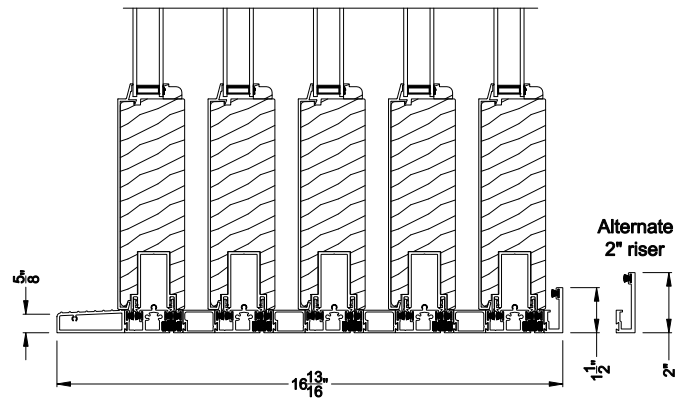

Weather Shield®

Premium Series™

Lift & Slide Doors

CROSS SECTION DETAILS

PREMIUM LIFT & SLIDE PATIO DOOR (8716)
Vertical Section - Standard Sill - 5 or Bi-parting 10 Panel Door

PREMIUM LIFT & SLIDE PATIO DOOR (8716)
Vertical Section - with Sill Riser - 5 or Bi-parting 10 Panel Door

PREMIUM LIFT & SLIDE PATIO DOOR (8716)
Vertical Section - with sill pan

PREMIUM LIFT & SLIDE PATIO DOOR (8716)
Vertical Section - with sill pan

Note: All dimensions are approximate. Weather Shield reserves the right to change specifications without notice.

Weather Shield®

Premium Series™

Lift & Slide Doors

CROSS SECTION DETAILS

PREMIUM LIFT & SLIDE PATIO DOOR (8716)
Horizontal Section - 5 Panel Door

Note: All dimensions are approximate. Weather Shield reserves the right to change specifications without notice.

Note: All dimensions are approximate. Weather Shield reserves the right to change specifications without notice.