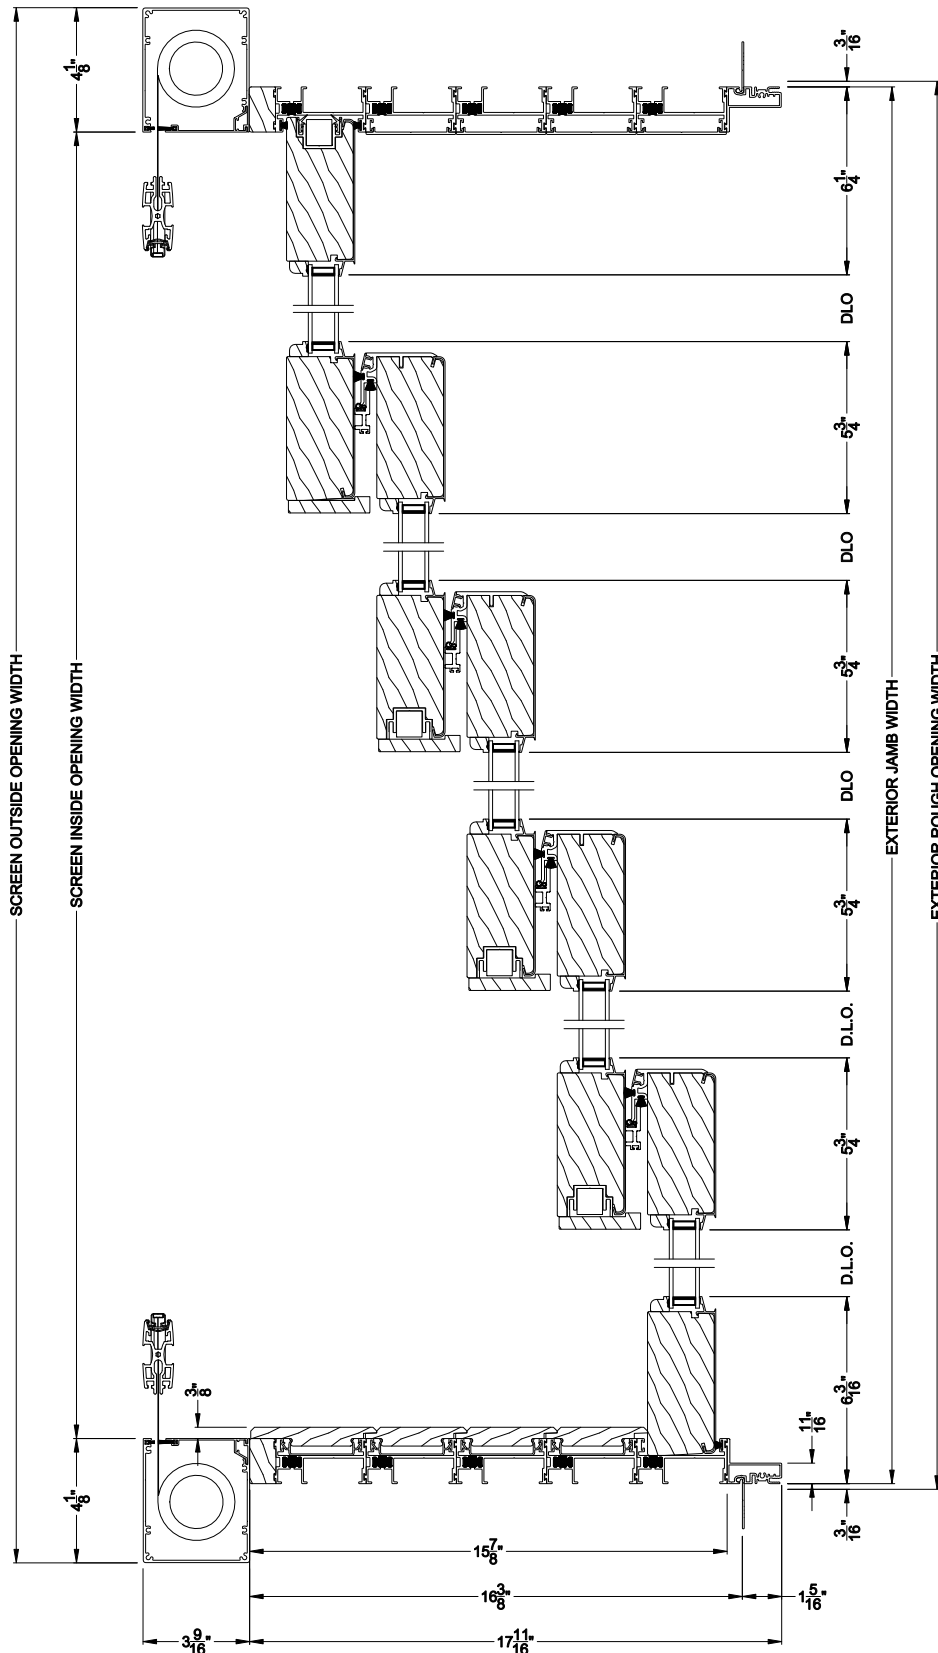

Weather Shield®

Premium Series™

Lift & Slide Doors

CROSS SECTION DETAILS

PREMIUM LIFT & SLIDE PATIO DOOR (8716)
 Vertical Section - Standard Sill - 5 or Bi-parting 10 Panel Door
 Shown with optional Center screen - flush mounted

PREMIUM LIFT & SLIDE PATIO DOOR (8716)
 Vertical Section - with Sill Riser - 5 or Bi-parting 10 Panel Door
 Shown with optional Center screen - flush mounted

PREMIUM LIFT & SLIDE PATIO DOOR (8716)
 Vertical Section - Standard Sill - 5 or Bi-parting 10 Panel Door
 Shown with optional Center screen - flush mounted

PREMIUM LIFT & SLIDE PATIO DOOR (8716)
 Vertical Section - with Sill Riser - 5 or Bi-parting 10 Panel Door
 Shown with optional Center screen - flush mounted

Note: All dimensions are approximate. Weather Shield reserves the right to change specifications without notice.

Weather Shield®

Premium Series™

Lift & Slide Doors

CROSS SECTION DETAILS

PREMIUM LIFT & SLIDE PATIO DOOR (8716)

Horizontal Section - 5 Panel Door
Shown with optional Center screen

Note: All dimensions are approximate. Weather Shield reserves the right to change specifications without notice.