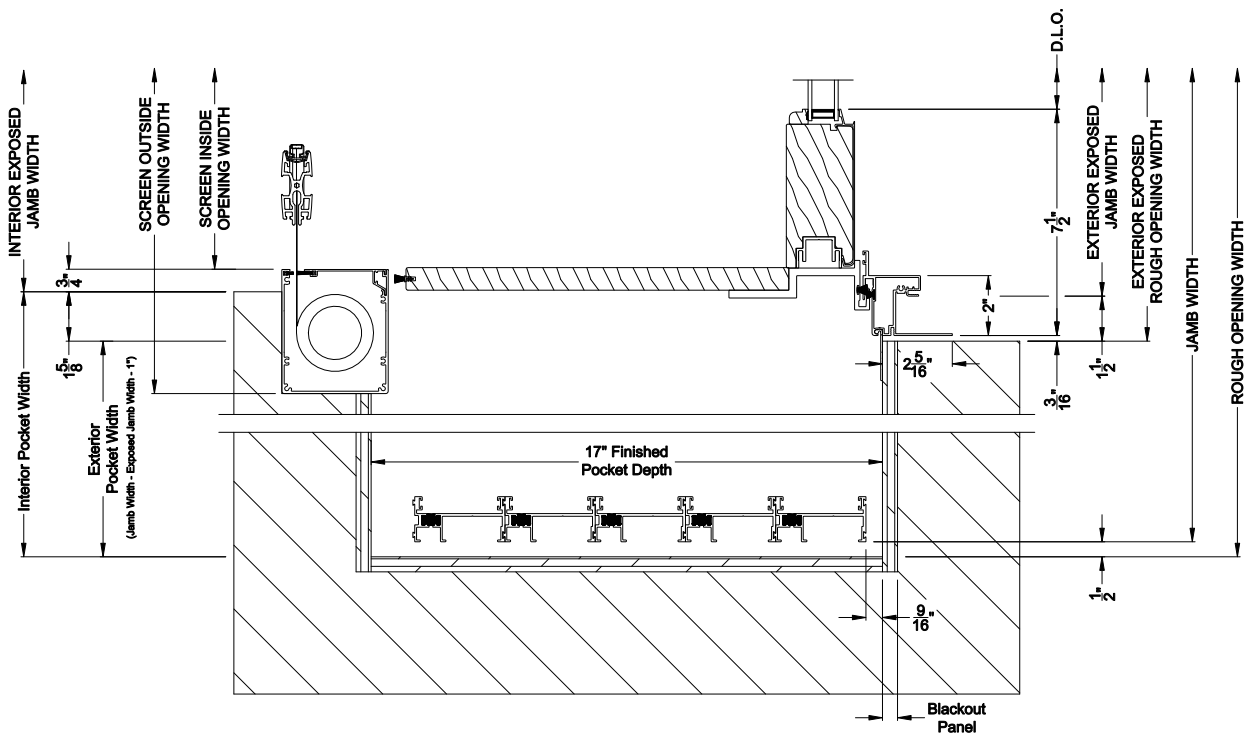

Weather Shield®

Premium Series™

Lift & Slide Doors

CROSS SECTION DETAILS

PREMIUM LIFT & SLIDE PATIO DOOR (8716)

Horizontal Section - 5 Panel Door
Shown with optional Center screen

Note: All dimensions are approximate. Weather Shield reserves the right to change specifications without notice.

Weather Shield®

Premium Series™

Lift & Slide Doors

CROSS SECTION DETAILS

PREMIUM LIFT & SLIDE PATIO DOOR (8716)
Horizontal Section - Bi-parting silies

PREMIUM LIFT & SLIDE PATIO DOOR (8716)

Horizontal Pocket Section - 5 or Bi-parting 10 Panel Door
Shown with optional Center screen

Note: All dimensions are approximate. Weather Shield reserves the right to change specifications without notice.