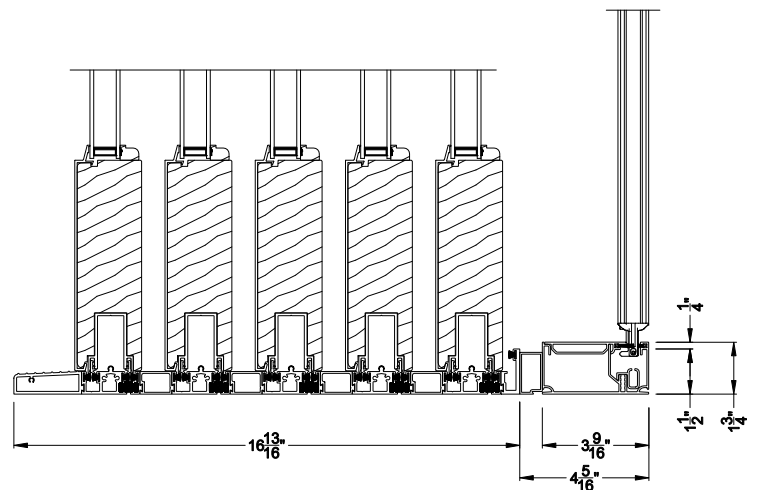

Weather Shield®

Premium Series™

Lift & Slide Doors

CROSS SECTION DETAILS

PREMIUM LIFT & SLIDE PATIO DOOR (8716)
 Vertical Section - Standard Sill - 5 or Bi-parting 10 Panel Door
 Shown with optional Center screen - flush mounted

PREMIUM LIFT & SLIDE PATIO DOOR (8716)
 Vertical Section - with Sill Riser - 5 or Bi-parting 10 Panel Door
 Shown with optional Center screen - flush mounted

PREMIUM LIFT & SLIDE PATIO DOOR (8716)
 Vertical Section - Standard Sill - 5 or Bi-parting 10 Panel Door
 Shown with optional Center screen - flush mounted

PREMIUM LIFT & SLIDE PATIO DOOR (8716)
 Vertical Section - with Sill Riser - 5 or Bi-parting 10 Panel Door
 Shown with optional Center screen - flush mounted

Note: All dimensions are approximate. Weather Shield reserves the right to change specifications without notice.