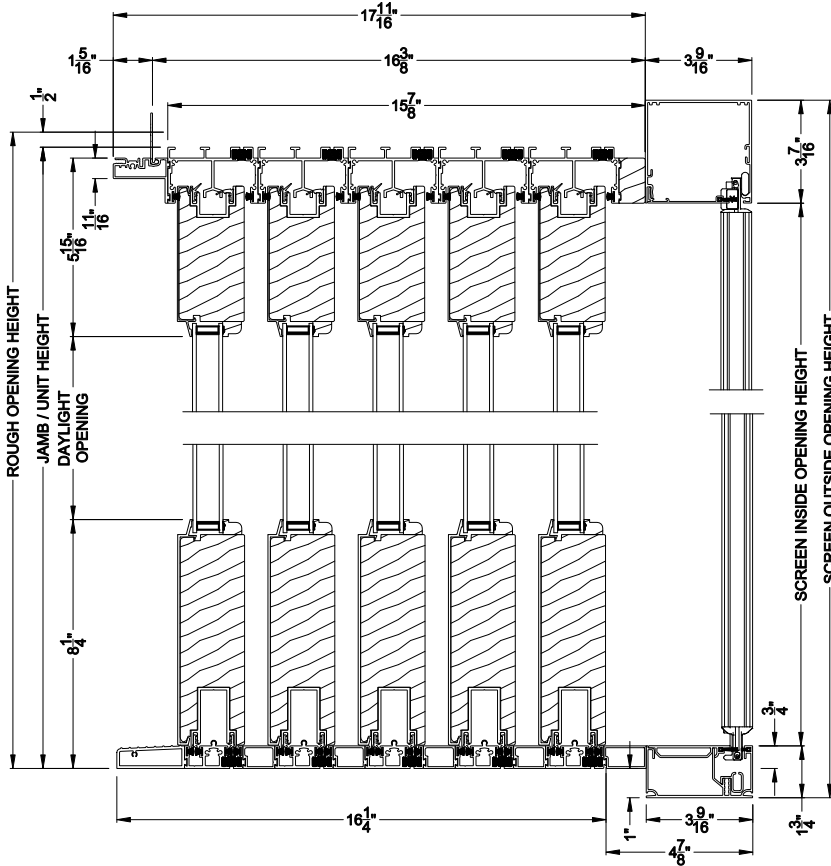

Weather Shield®

Premium Series™

Lift & Slide Doors

CROSS SECTION DETAILS

PREMIUM LIFT & SLIDE PATIO DOOR (8716)
 Vertical Section - Standard Sill - 5 or Bi-parting 10 Panel Door
 Shown with optional Center screen - flush mounted

PREMIUM LIFT & SLIDE PATIO DOOR (8716)
 Vertical Section - with Sill Riser - 5 or Bi-parting 10 Panel Door
 Shown with optional Center screen - flush mounted

PREMIUM LIFT & SLIDE PATIO DOOR (8716)
 Vertical Section - Standard Sill - 5 or Bi-parting 10 Panel Door
 Shown with optional Center screen - flush mounted

PREMIUM LIFT & SLIDE PATIO DOOR (8716)
 Vertical Section - with Sill Riser - 5 or Bi-parting 10 Panel Door
 Shown with optional Center screen - flush mounted

Note: All dimensions are approximate. Weather Shield reserves the right to change specifications without notice.