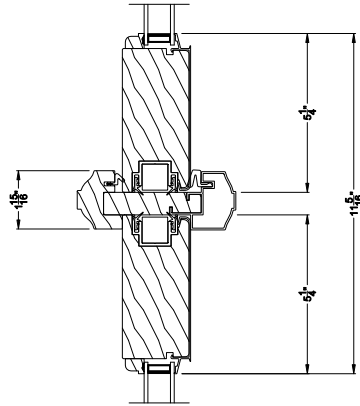

Weather Shield®

Premium Series™

Lift & Slide Doors

CROSS SECTION DETAILS

PREMIUM LIFT & SLIDE PATIO DOOR (8716)

Horizontal Section - 5 Panel Door
Shown with optional Center screen

Note: All dimensions are approximate. Weather Shield reserves the right to change specifications without notice.

Weather Shield®

Premium Series™

Lift & Slide Doors

CROSS SECTION DETAILS

PREMIUM LIFT & SLIDE PATIO DOOR (8716)
Horizontal Section - Bi-parting silies

PREMIUM LIFT & SLIDE PATIO DOOR (8716)

Horizontal Pocket Section - 5 or Bi-parting 10 Panel Door
Shown with optional Center screen