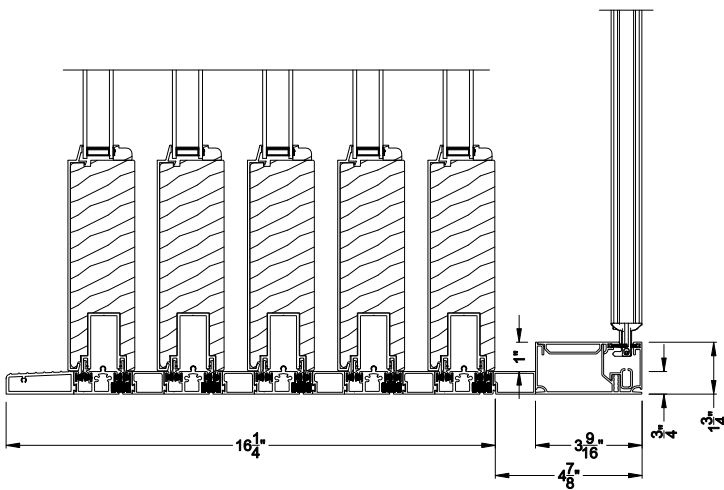

Weather Shield®

Premium Series™

Lift & Slide Doors

CROSS SECTION DETAILS

PREMIUM LIFT & SLIDE PATIO DOOR (8716)
 Vertical Section - Standard Sill - 5 or Bi-parting 10 Panel Door
 Shown with optional Center screen - flush mounted

PREMIUM LIFT & SLIDE PATIO DOOR (8716)
 Vertical Section - with Sill Riser - 5 or Bi-parting 10 Panel Door
 Shown with optional Center screen - flush mounted

PREMIUM LIFT & SLIDE PATIO DOOR (8716)
 Vertical Section - Standard Sill - 5 or Bi-parting 10 Panel Door
 Shown with optional Center screen - flush mounted

PREMIUM LIFT & SLIDE PATIO DOOR (8716)
 Vertical Section - with Sill Riser - 5 or Bi-parting 10 Panel Door
 Shown with optional Center screen - flush mounted

Note: All dimensions are approximate. Weather Shield reserves the right to change specifications without notice.

Note: All dimensions are approximate. Weather Shield reserves the right to change specifications without notice.