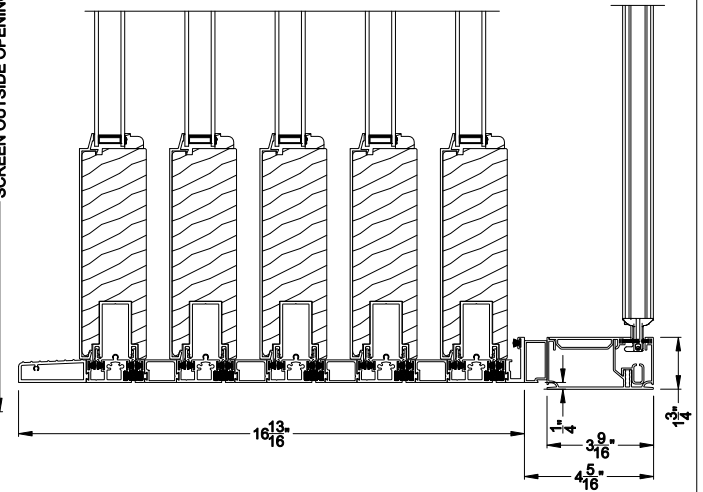

Weather Shield®

Premium Series™

Lift & Slide Doors

CROSS SECTION DETAILS

PREMIUM LIFT & SLIDE PATIO DOOR (8716)
 Vertical Section - Standard Sill - 5 or Bi-parting 10 Panel Door
 Shown with optional Center screen - flush mounted

PREMIUM LIFT & SLIDE PATIO DOOR (8716)
 Vertical Section - with Sill Riser - 5 or Bi-parting 10 Panel Door
 Shown with optional Center screen - flush mounted

PREMIUM LIFT & SLIDE PATIO DOOR (8716)
 Vertical Section - Standard Sill - 5 or Bi-parting 10 Panel Door
 Shown with optional Center screen - flush mounted

PREMIUM LIFT & SLIDE PATIO DOOR (8716)
 Vertical Section - with Sill Riser - 5 or Bi-parting 10 Panel Door
 Shown with optional Center screen - flush mounted

Note: All dimensions are approximate. Weather Shield reserves the right to change specifications without notice.