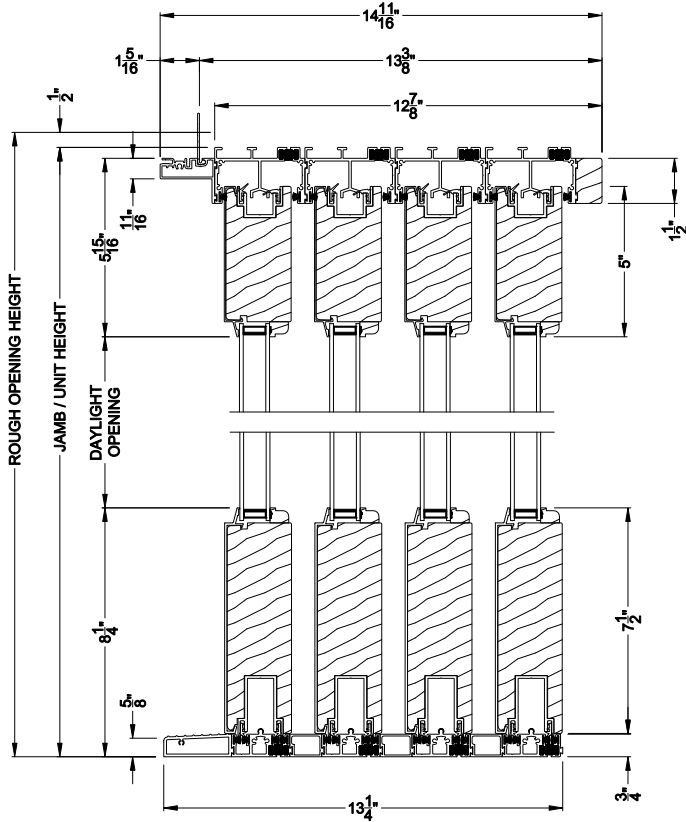

Weather Shield®

Premium Series™

Lift & Slide Doors

CROSS SECTION DETAILS

PREMIUM LIFT & SLIDE PATIO DOOR (8716)
Vertical Section - Standard Sill - 4 or Bi-parting 8 Panel Door

PREMIUM LIFT & SLIDE PATIO DOOR (8716)
Vertical Section - with Sill Riser - 4 or Bi-parting 8 Panel Door

PREMIUM LIFT & SLIDE PATIO DOOR (8716)
Vertical Section - With sill pan

PREMIUM LIFT & SLIDE PATIO DOOR (8716)
Vertical Section - With sill pan

Note: All dimensions are approximate. Weather Shield reserves the right to change specifications without notice.

PREMIUM LIFT & SLIDE PATIO DOOR (8716)
Horizontal Section - 4 Panel Door

Note: All dimensions are approximate. Weather Shield reserves the right to change specifications without notice.

Weather Shield®

Premium Series™

Note: All dimensions are approximate. Weather Shield reserves the right to change specifications without notice.