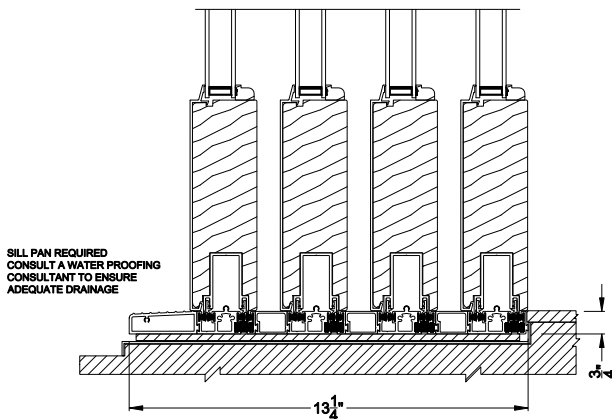

Weather Shield®

Premium Series™

Lift & Slide Doors

CROSS SECTION DETAILS

PREMIUM LIFT & SLIDE PATIO DOOR (8716)
Vertical Section - Standard Sill - 4 or Bi-parting 8 Panel Door

PREMIUM LIFT & SLIDE PATIO DOOR (8716)
Vertical Section - with Sill Riser - 4 or Bi-parting 8 Panel Door

PREMIUM LIFT & SLIDE PATIO DOOR (8716)
Vertical Section - With sill pan

PREMIUM LIFT & SLIDE PATIO DOOR (8716)
Vertical Section - With sill pan

Note: All dimensions are approximate. Weather Shield reserves the right to change specifications without notice.

PREMIUM LIFT & SLIDE PATIO DOOR (8716)
Horizontal Section - 4 Panel Door

Note: All dimensions are approximate. Weather Shield reserves the right to change specifications without notice.

Weather Shield®

Premium Series™

Note: All dimensions are approximate. Weather Shield reserves the right to change specifications without notice.