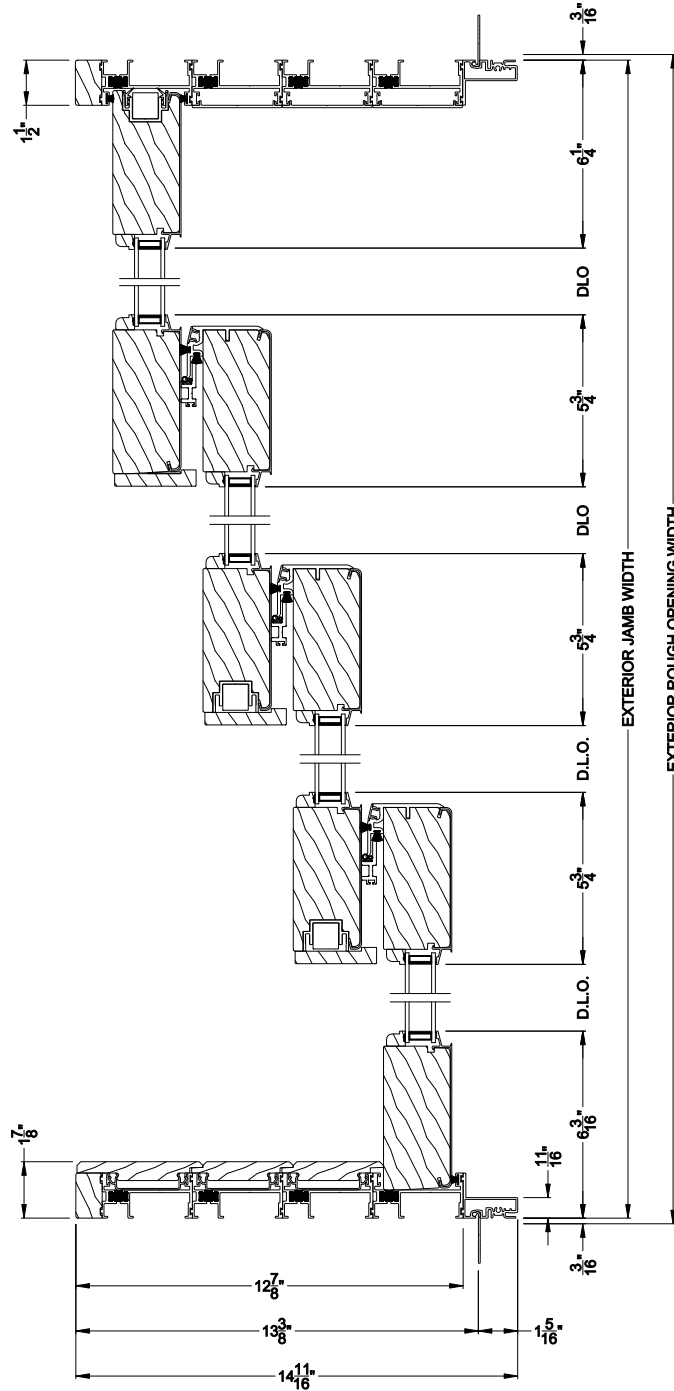

Weather Shield®

Premium Series™

Lift & Slide Doors

CROSS SECTION DETAILS

PREMIUM LIFT & SLIDE PATIO DOOR (8716)
Vertical Section - Standard Sill - 4 or Bi-parting 8 Panel Door

PREMIUM LIFT & SLIDE PATIO DOOR (8716)
Vertical Section - with Sill Riser - 4 or Bi-parting 8 Panel Door

PREMIUM LIFT & SLIDE PATIO DOOR (8716)
Vertical Section - With sill pan

PREMIUM LIFT & SLIDE PATIO DOOR (8716)
Vertical Section - With sill pan

Note: All dimensions are approximate. Weather Shield reserves the right to change specifications without notice.

PREMIUM LIFT & SLIDE PATIO DOOR (8716)
Horizontal Section - 4 Panel Door

Note: All dimensions are approximate. Weather Shield reserves the right to change specifications without notice.

Weather Shield®

Premium Series™

Note: All dimensions are approximate. Weather Shield reserves the right to change specifications without notice.