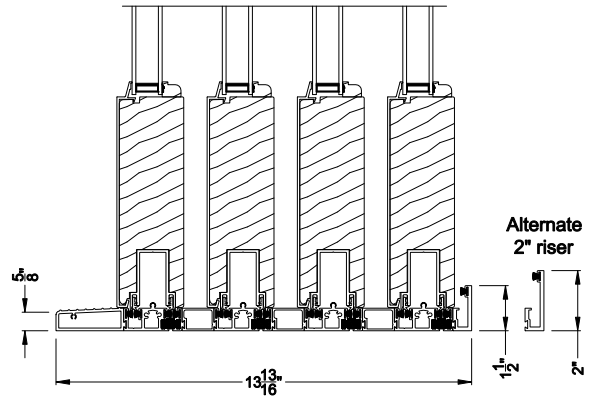

Weather Shield®

Premium Series™

Lift & Slide Doors

CROSS SECTION DETAILS

PREMIUM LIFT & SLIDE PATIO DOOR (8716)
Vertical Section - Standard Sill - 4 or Bi-parting 8 Panel Door

PREMIUM LIFT & SLIDE PATIO DOOR (8716)
Vertical Section - with Sill Riser - 4 or Bi-parting 8 Panel Door

PREMIUM LIFT & SLIDE PATIO DOOR (8716)
Vertical Section - With sill pan

PREMIUM LIFT & SLIDE PATIO DOOR (8716)
Vertical Section - With sill pan

Note: All dimensions are approximate. Weather Shield reserves the right to change specifications without notice.

PREMIUM LIFT & SLIDE PATIO DOOR (8716)
Horizontal Section - 4 Panel Door

Note: All dimensions are approximate. Weather Shield reserves the right to change specifications without notice.

Weather Shield®

Premium Series™

Note: All dimensions are approximate. Weather Shield reserves the right to change specifications without notice.