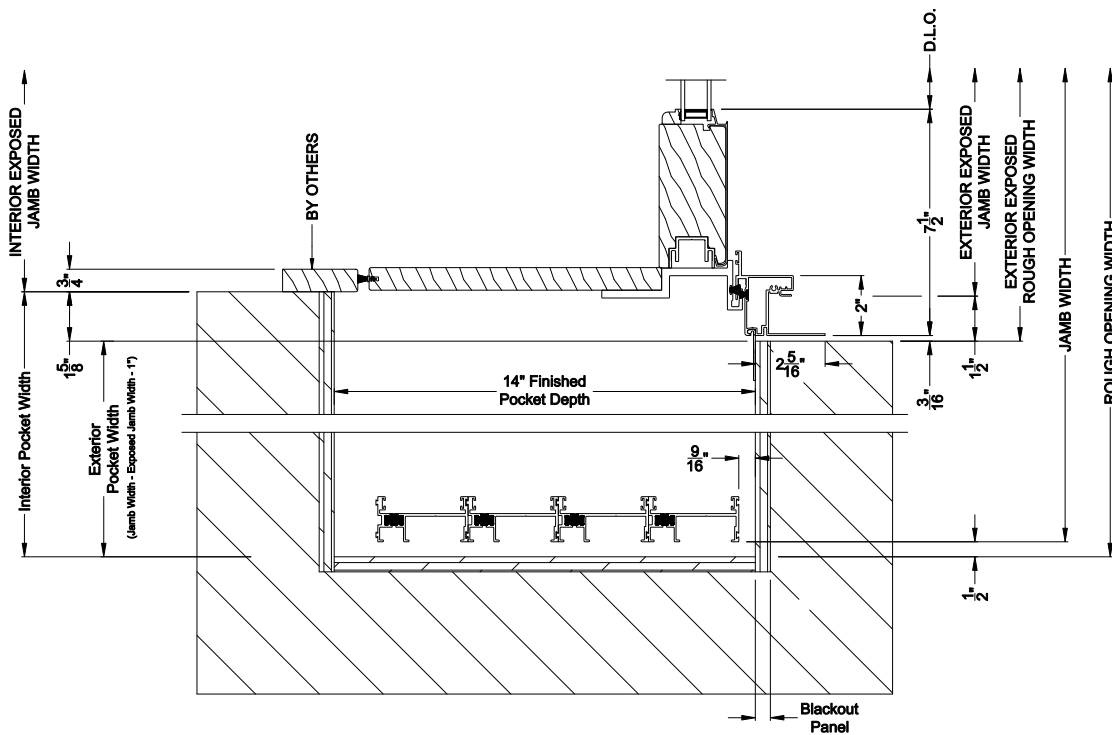

PREMIUM LIFT & SLIDE PATIO DOOR (8716)
Vertical Section - With sill pan

PREMIUM LIFT & SLIDE PATIO DOOR (8716)
Vertical Section - With sill pan

Note: All dimensions are approximate. Weather Shield reserves the right to change specifications without notice.

PREMIUM LIFT & SLIDE PATIO DOOR (8716)
Horizontal Section - 4 Panel Door

Note: All dimensions are approximate. Weather Shield reserves the right to change specifications without notice.

Weather Shield®

Premium Series™

Lift & Slide Doors

CROSS SECTION DETAILS

PREMIUM LIFT & SLIDE PATIO DOOR (8716)
Horizontal Section - Bi-parting stiles

PREMIUM LIFT & SLIDE PATIO DOOR (8716)
Horizontal Pocket Section - 4 or Bi-parting 8 Panel Door

Note: All dimensions are approximate. Weather Shield reserves the right to change specifications without notice.