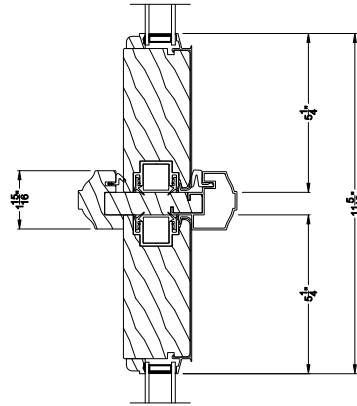

PREMIUM LIFT & SLIDE PATIO DOOR (8716)
Vertical Section - With sill pan

PREMIUM LIFT & SLIDE PATIO DOOR (8716)
Vertical Section - With sill pan

Note: All dimensions are approximate. Weather Shield reserves the right to change specifications without notice.

PREMIUM LIFT & SLIDE PATIO DOOR (8716)
Horizontal Section - 4 Panel Door

Note: All dimensions are approximate. Weather Shield reserves the right to change specifications without notice.

Weather Shield®

Premium Series™

Lift & Slide Doors

CROSS SECTION DETAILS

PREMIUM LIFT & SLIDE PATIO DOOR (8716)
Horizontal Section - Bi-parting stiles

PREMIUM LIFT & SLIDE PATIO DOOR (8716)
Horizontal Pocket Section - 4 or Bi-parting 8 Panel Door

Note: All dimensions are approximate. Weather Shield reserves the right to change specifications without notice.