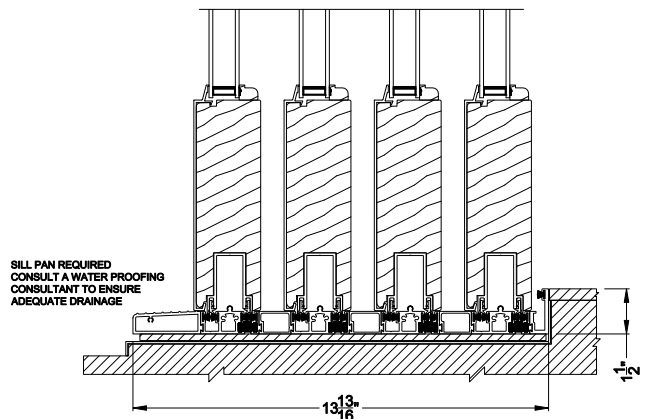

Weather Shield®

Premium Series™

Lift & Slide Doors

CROSS SECTION DETAILS

PREMIUM LIFT & SLIDE PATIO DOOR (8716)
Vertical Section - Standard Sill - 4 or Bi-parting 8 Panel Door

PREMIUM LIFT & SLIDE PATIO DOOR (8716)
Vertical Section - with Sill Riser - 4 or Bi-parting 8 Panel Door

PREMIUM LIFT & SLIDE PATIO DOOR (8716)
Vertical Section - With sill pan

PREMIUM LIFT & SLIDE PATIO DOOR (8716)
Vertical Section - With sill pan

Note: All dimensions are approximate. Weather Shield reserves the right to change specifications without notice.

PREMIUM LIFT & SLIDE PATIO DOOR (8716)
Horizontal Section - 4 Panel Door

Note: All dimensions are approximate. Weather Shield reserves the right to change specifications without notice.

Weather Shield®

Premium Series™

Note: All dimensions are approximate. Weather Shield reserves the right to change specifications without notice.