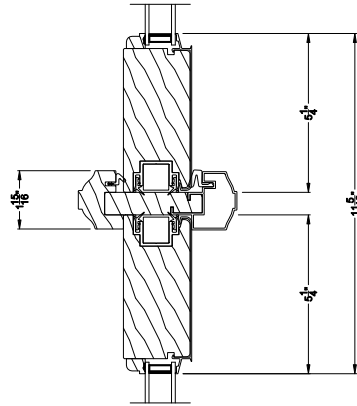

Weather Shield®

Premium Series™

Lift & Slide Doors

CROSS SECTION DETAILS

PREMIUM LIFT & SLIDE PATIO DOOR (8716)
Horizontal Section - Bi-parting stiles