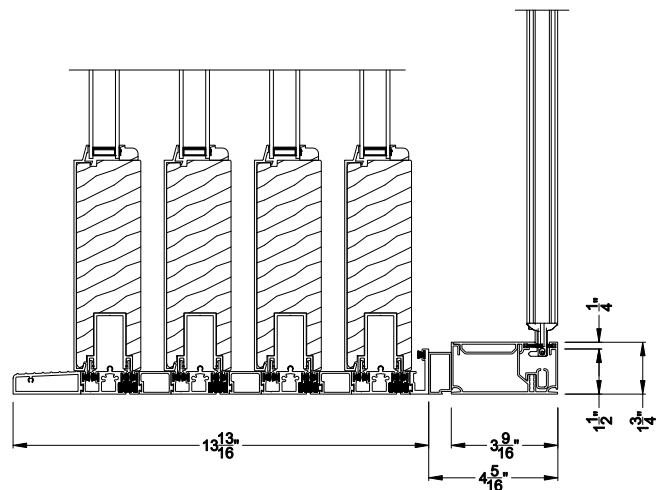

PREMIUM LIFT & SLIDE PATIO DOOR (8716)
Vertical Section - with Sill Riser - 4 or Bi-parting 8 Panel Door
Shown with optional Center screen - flush mounted

Note: All dimensions are approximate. Weather Shield reserves the right to change specifications without notice.