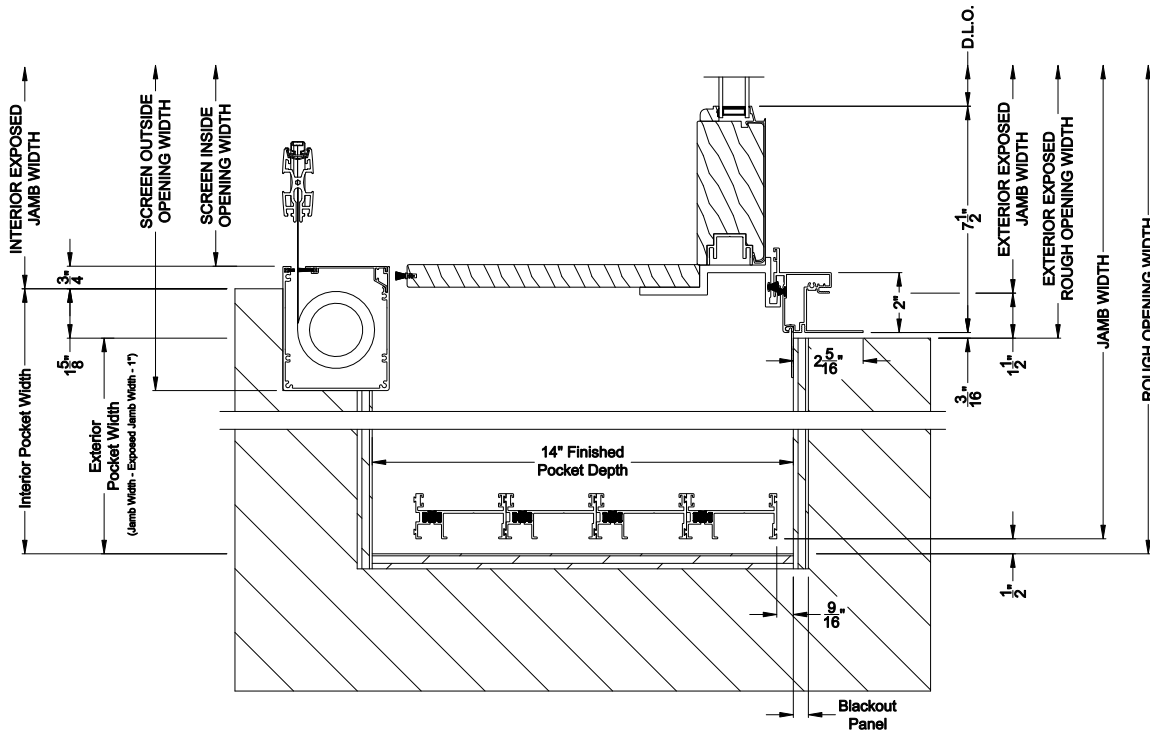

PREMIUM LIFT & SLIDE PATIO DOOR (8716)

Horizontal Pocket Section - 4 or Bi-parting 8 Panel Door
Shown with optional Center screen

Note: All dimensions are approximate. Weather Shield reserves the right to change specifications without notice.