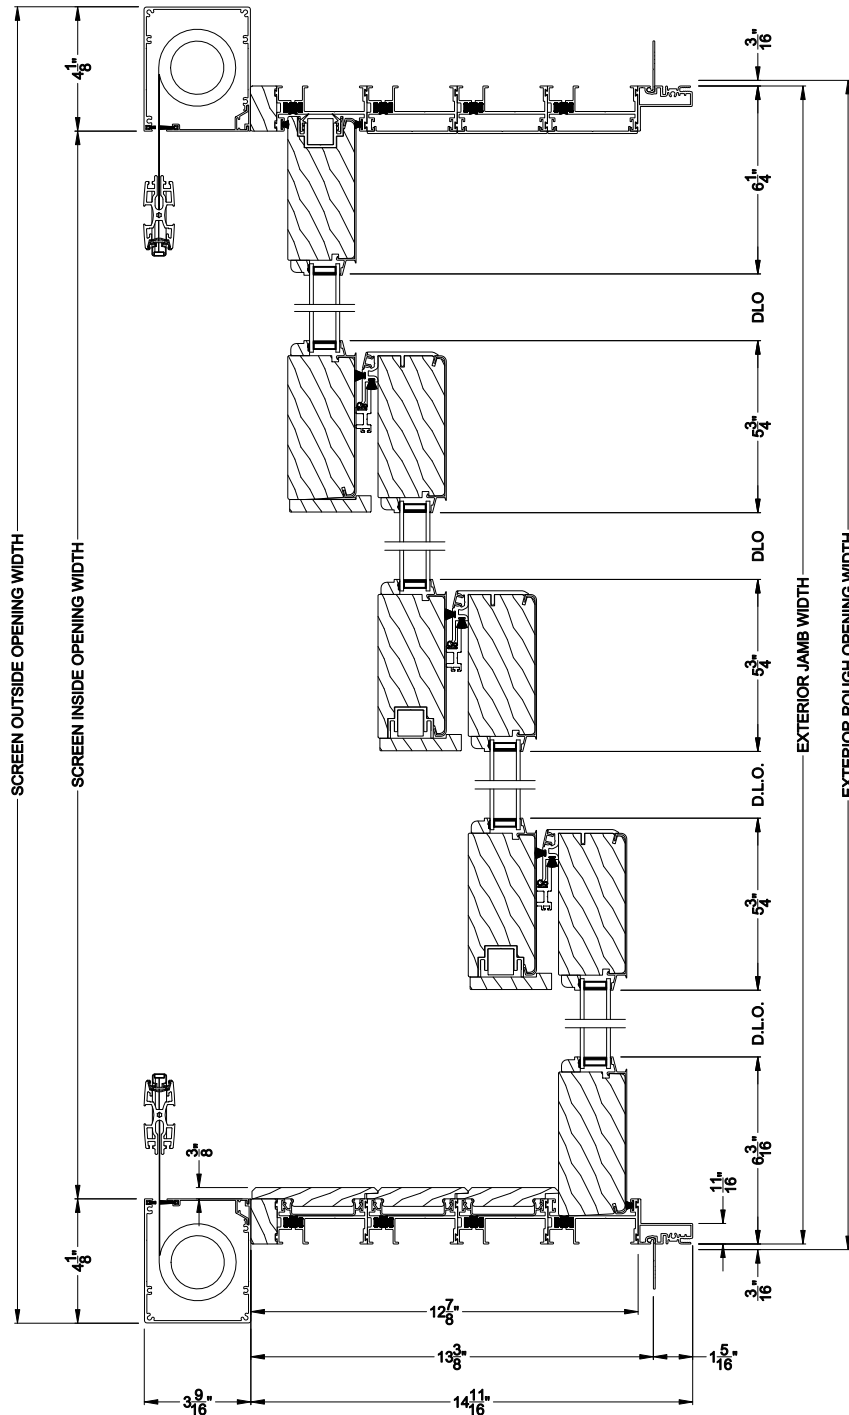

## CROSS SECTION DETAILS

**PREMIUM LIFT & SLIDE PATIO DOOR (8716)**  
 Vertical Section - Standard Sill - 4 or Bi-parting 8 Panel Door  
 Shown with optional Center screen - flush mounted

**PREMIUM LIFT & SLIDE PATIO DOOR (8716)**  
 Vertical Section - with Sill Riser - 4 or Bi-parting 8 Panel Door  
 Shown with optional Center screen - flush mounted

Note: All dimensions are approximate. Weather Shield reserves the right to change specifications without notice.