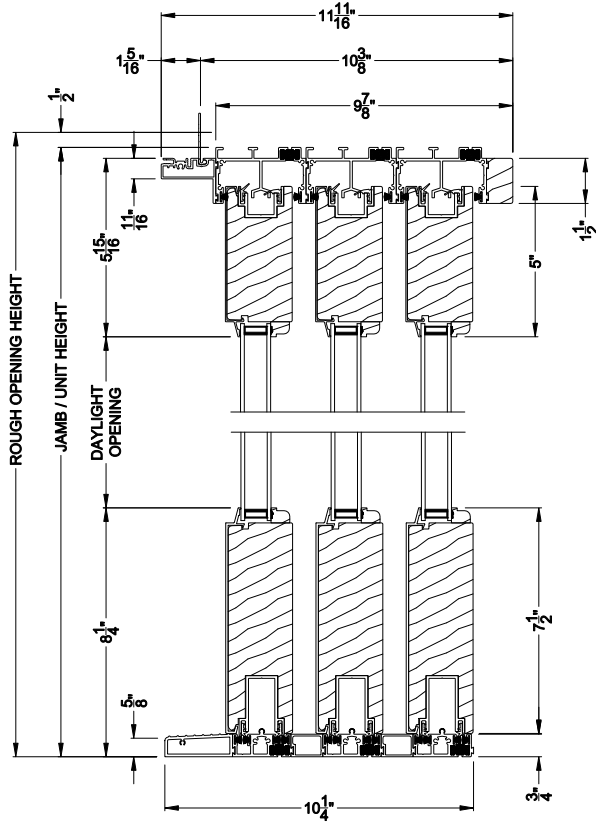

Weather Shield®

Premium Series™

Lift & Slide Doors

CROSS SECTION DETAILS

PREMIUM LIFT & SLIDE PATIO DOOR (8716)
Vertical Section - Standard Sill - 3 or Bi-parting 6 Panel Door

PREMIUM LIFT & SLIDE PATIO DOOR (8716)
Vertical Section - with Sill Riser - 3 or Bi-parting 6 Panel Door

PREMIUM LIFT & SLIDE PATIO DOOR (8716)
Vertical Section - With sill pan

PREMIUM LIFT & SLIDE PATIO DOOR (8716)
Vertical Section - With sill pan

Note: All dimensions are approximate. Weather Shield reserves the right to change specifications without notice.

PREMIUM LIFT & SLIDE PATIO DOOR (8716)
 Horizontal Section - 3 Panel Door

Note: All dimensions are approximate. Weather Shield reserves the right to change specifications without notice.

Weather Shield®

Note: All dimensions are approximate. Weather Shield reserves the right to change specifications without notice.