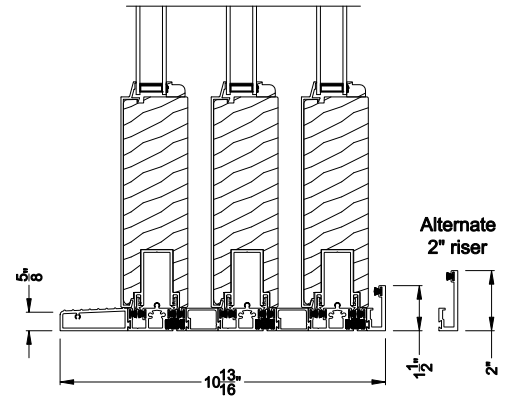

Weather Shield®

Premium Series™

Lift & Slide Doors

CROSS SECTION DETAILS

PREMIUM LIFT & SLIDE PATIO DOOR (8716)
Vertical Section - Standard Sill - 3 or Bi-parting 6 Panel Door

PREMIUM LIFT & SLIDE PATIO DOOR (8716)
Vertical Section - with Sill Riser - 3 or Bi-parting 6 Panel Door

PREMIUM LIFT & SLIDE PATIO DOOR (8716)
Vertical Section - With sill pan

PREMIUM LIFT & SLIDE PATIO DOOR (8716)
Vertical Section - With sill pan

Note: All dimensions are approximate. Weather Shield reserves the right to change specifications without notice.

PREMIUM LIFT & SLIDE PATIO DOOR (8716)
 Horizontal Section - 3 Panel Door

Note: All dimensions are approximate. Weather Shield reserves the right to change specifications without notice.

Weather Shield®

Note: All dimensions are approximate. Weather Shield reserves the right to change specifications without notice.