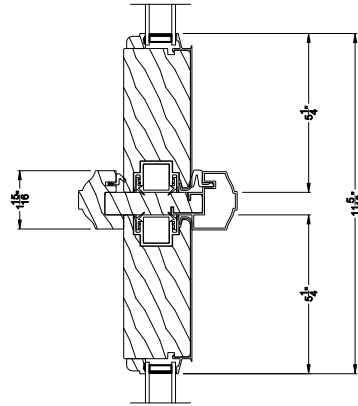

Weather Shield®

Premium Series™

Lift & Slide Doors

CROSS SECTION DETAILS

PREMIUM LIFT & SLIDE PATIO DOOR (8716)
Horizontal Section - Bi-parting stiles