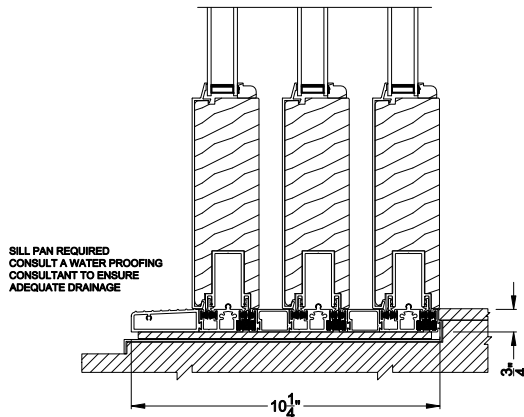

Weather Shield®

Premium Series™

Lift & Slide Doors

CROSS SECTION DETAILS

PREMIUM LIFT & SLIDE PATIO DOOR (8716)
Vertical Section - Standard Sill - 3 or Bi-parting 6 Panel Door

PREMIUM LIFT & SLIDE PATIO DOOR (8716)
Vertical Section - with Sill Riser - 3 or Bi-parting 6 Panel Door

PREMIUM LIFT & SLIDE PATIO DOOR (8716)
Vertical Section - With sill pan

PREMIUM LIFT & SLIDE PATIO DOOR (8716)
Vertical Section - With sill pan

Note: All dimensions are approximate. Weather Shield reserves the right to change specifications without notice.

PREMIUM LIFT & SLIDE PATIO DOOR (8716)
 Horizontal Section - 3 Panel Door

Note: All dimensions are approximate. Weather Shield reserves the right to change specifications without notice.

Weather Shield®

Note: All dimensions are approximate. Weather Shield reserves the right to change specifications without notice.