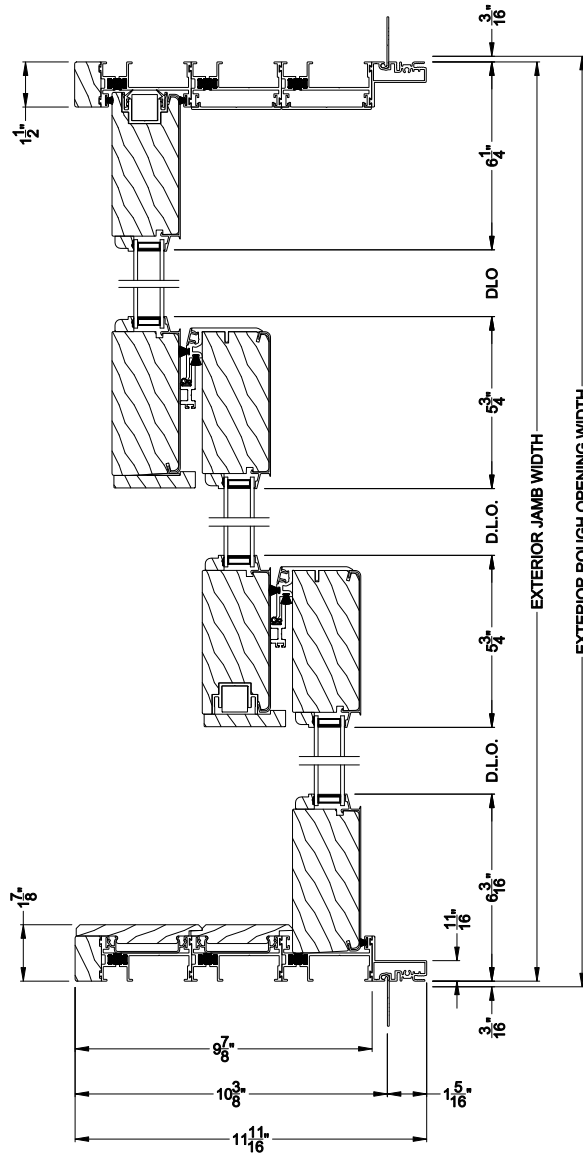

Weather Shield®

Premium Series™

Lift & Slide Doors

CROSS SECTION DETAILS

PREMIUM LIFT & SLIDE PATIO DOOR (8716)
Vertical Section - Standard Sill - 3 or Bi-parting 6 Panel Door

PREMIUM LIFT & SLIDE PATIO DOOR (8716)
Vertical Section - with Sill Riser - 3 or Bi-parting 6 Panel Door

PREMIUM LIFT & SLIDE PATIO DOOR (8716)
Vertical Section - With sill pan

PREMIUM LIFT & SLIDE PATIO DOOR (8716)
Vertical Section - With sill pan

Note: All dimensions are approximate. Weather Shield reserves the right to change specifications without notice.

PREMIUM LIFT & SLIDE PATIO DOOR (8716)
 Horizontal Section - 3 Panel Door

Note: All dimensions are approximate. Weather Shield reserves the right to change specifications without notice.

Weather Shield®

Note: All dimensions are approximate. Weather Shield reserves the right to change specifications without notice.