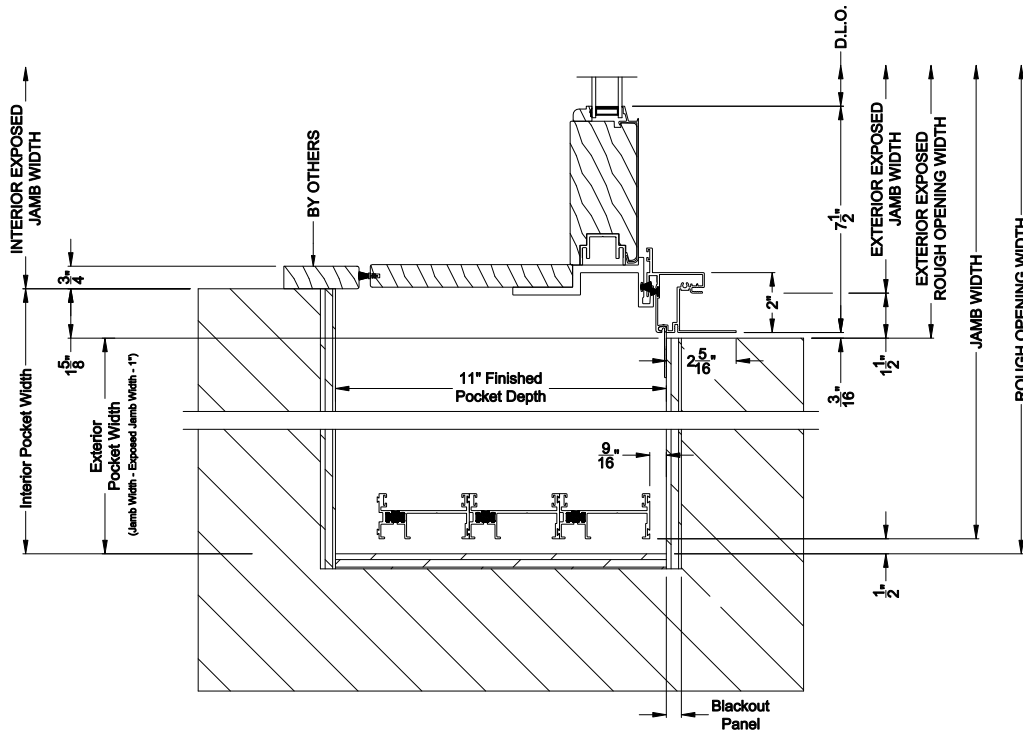

PREMIUM LIFT & SLIDE PATIO DOOR (8716)
Vertical Section - With sill pan

PREMIUM LIFT & SLIDE PATIO DOOR (8716)
Vertical Section - With sill pan

Note: All dimensions are approximate. Weather Shield reserves the right to change specifications without notice.

PREMIUM LIFT & SLIDE PATIO DOOR (8716)
 Horizontal Section - 3 Panel Door

Note: All dimensions are approximate. Weather Shield reserves the right to change specifications without notice.

Weather Shield®

Premium Series™

Lift & Slide Doors

CROSS SECTION DETAILS

PREMIUM LIFT & SLIDE PATIO DOOR (8716)
Horizontal Section - Bi-parting stiles

PREMIUM LIFT & SLIDE PATIO DOOR (8716)
Horizontal Pocket Section - 3 or Bi-parting 6 Panel Door

Note: All dimensions are approximate. Weather Shield reserves the right to change specifications without notice.