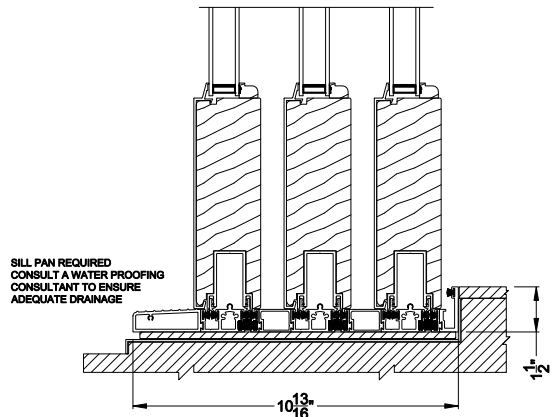

Weather Shield®

Premium Series™

Lift & Slide Doors

CROSS SECTION DETAILS

PREMIUM LIFT & SLIDE PATIO DOOR (8716)
Vertical Section - Standard Sill - 3 or Bi-parting 6 Panel Door

PREMIUM LIFT & SLIDE PATIO DOOR (8716)
Vertical Section - with Sill Riser - 3 or Bi-parting 6 Panel Door

PREMIUM LIFT & SLIDE PATIO DOOR (8716)
Vertical Section - With sill pan

PREMIUM LIFT & SLIDE PATIO DOOR (8716)
Vertical Section - With sill pan

Note: All dimensions are approximate. Weather Shield reserves the right to change specifications without notice.

PREMIUM LIFT & SLIDE PATIO DOOR (8716)
 Horizontal Section - 3 Panel Door

Note: All dimensions are approximate. Weather Shield reserves the right to change specifications without notice.

Weather Shield®

Note: All dimensions are approximate. Weather Shield reserves the right to change specifications without notice.